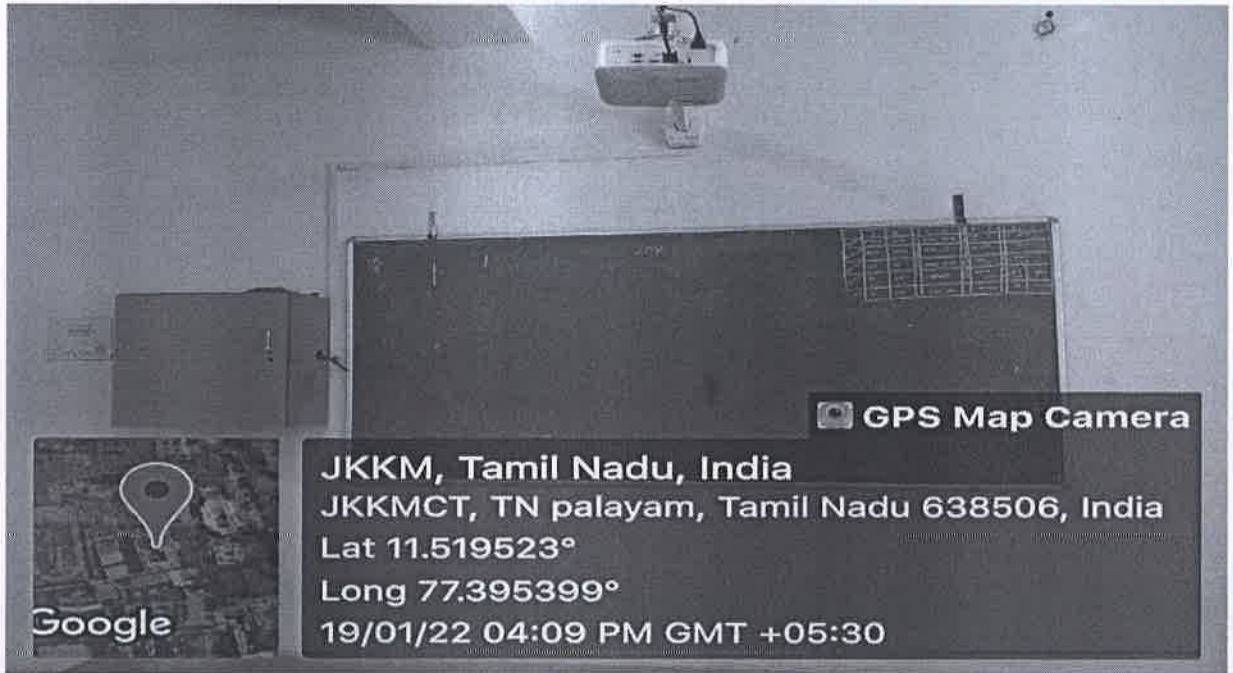

J.K.K.MUNIRAJAH COLLEGE OF TECHNOLOGY

T.N.PALAYAM (PO), GOBI (TK), ERODE (DT) – 638 506

www.jkkmct.edu.in, Landline no: 04285260754 / 260755

Seedle
PRINCIPAL

JKK MUNIRAJAH COLLEGE
OF TECHNOLOGY
T.N. PALAYAM (Po)-638 506.
GOBI (TK), ERODE (Dt).