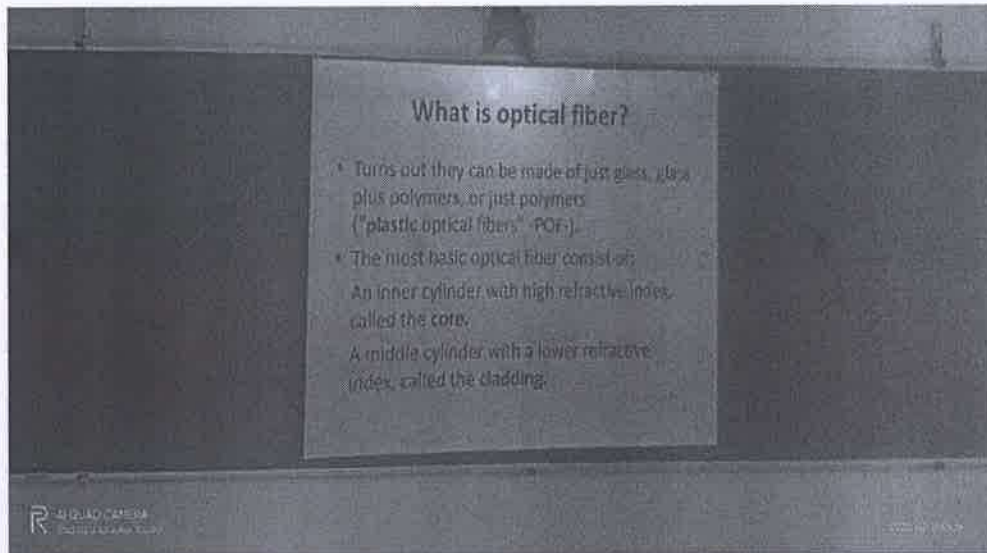

PPT SAMPLES FOR EFFECTIVE TEACHING LEARNING PROCESS

PRINCIPAL
PRINCIPAL
JKK MUNIRAJAH COLLEGE
OF TECHNOLOGY
T.N. PALAYAM (Po)-638 506.
GOBI (TK), ERODE (Dt).

J.K.K.MUNIRAJAH COLLEGE OF TECHNOLOGY

T.N.PALAYAM (PO), GOBI (TK), ERODE (DT) – 638 506
www.jkkmct.edu.in, Landline no: 04285260754 / 260755

LAB MANUAL

INDEX LIST OF EXPERIMENTS

S. No	Date	Name of the Experiment	Page no	Marks	Signature
1		Generation of Discrete Time Signals			
2		Correlation of Sequences			
3		Linear and Circular Convolutions			
4		Spectrum Analysis using DFT			
5a		Design of FIR Filters (rectangular window design)			
5b		Design of FIR Filters (Hanning window design)			
6a		Design of IIR Butterworth Filters			
6b		Design of IIR Chebyshev Filters			
7		Study of Architecture of Digital Signal Processor			
8		MAC Operation using Various Addressing Modes			
9		Generation of various signals and random noise			
10		Design of FIR Filters			
11		Design of IIR Filters			
12a		Up-sampling			
12b		Down-sampling			

Scanned by TapScanner

PRINCIPAL

JKK MUNIRAJAH COLLEGE
OF TECHNOLOGY
T.N. PALAYAM (Po)-638 506.
GOBI (TK), ERODE (Dt).