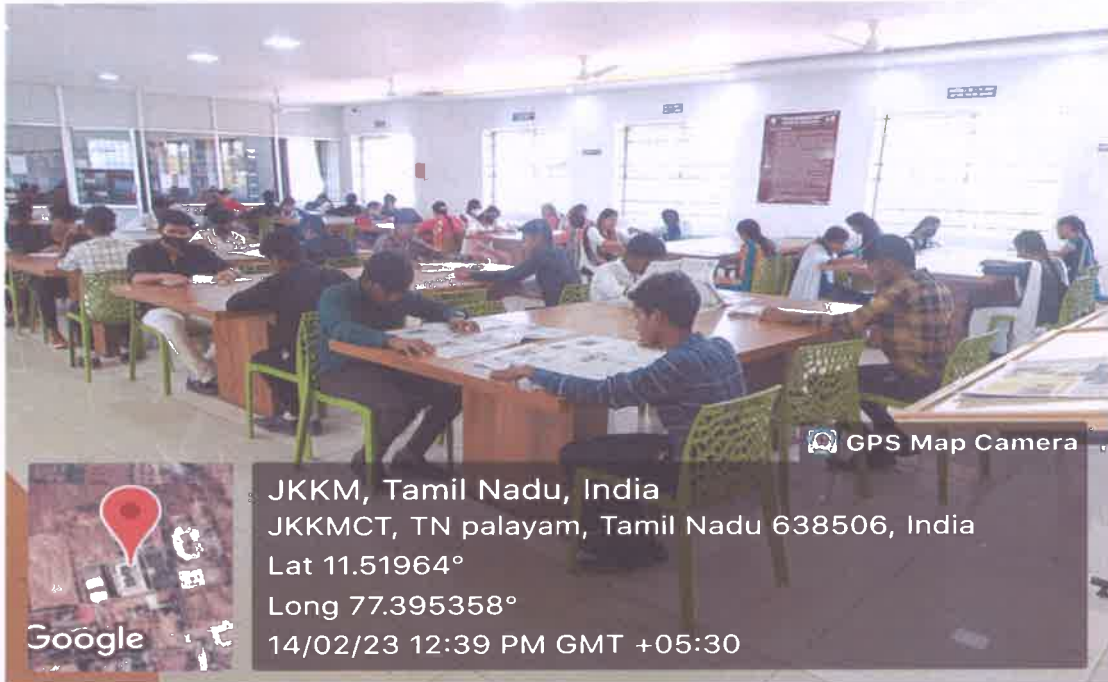

J.K.K. MUNIRAJAH COLLEGE OF TECHNOLOGY

(Approved by AICTE, New Delhi And Affiliated to Anna University, Chennai.)

Accredited by NAAC with "A" grade

T.N. Palayam (Po), Gobi (Tk), Erode (Dt) – 638 506

FIG 23: CENTRAL LIBRARY READING SECTION