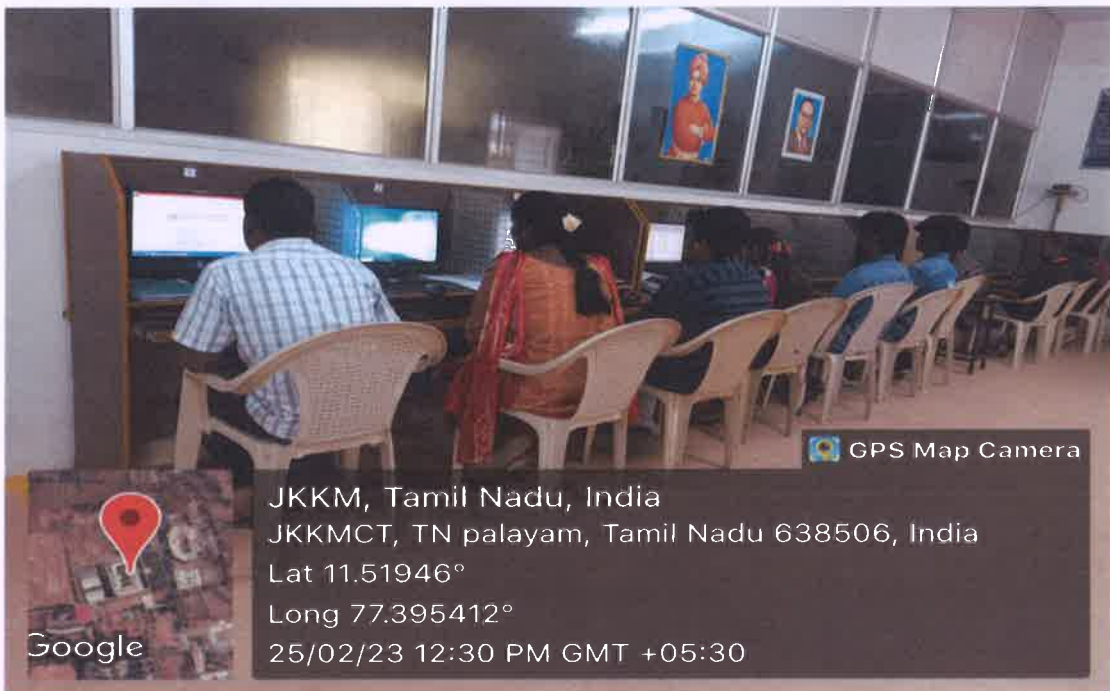

FIG 12: COMPUTER CENTRE-VI

Seedh
PRINCIPAL
JKK MUNIRAJAH COLLEGE
OF TECHNOLOGY
T.N. PALAYAM (Po)-638 506.
GOBI (TK), ERODE (Dt).