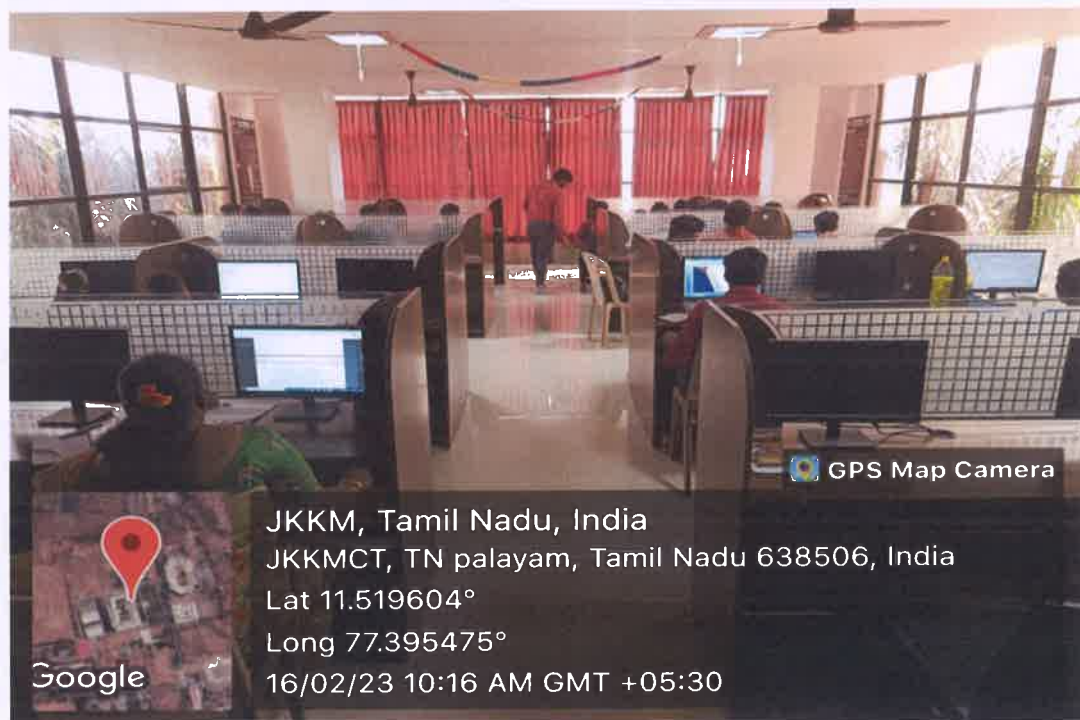

FIG 10: COMPUTER CENTRE-IV

Seedle
PRINCIPAL
JKK MUNIRAJAH COLLEGE
OF TECHNOLOGY
T.N. PALAYAM (Po)-638 506.
GOBI (Tk), ERODE (Dt),...