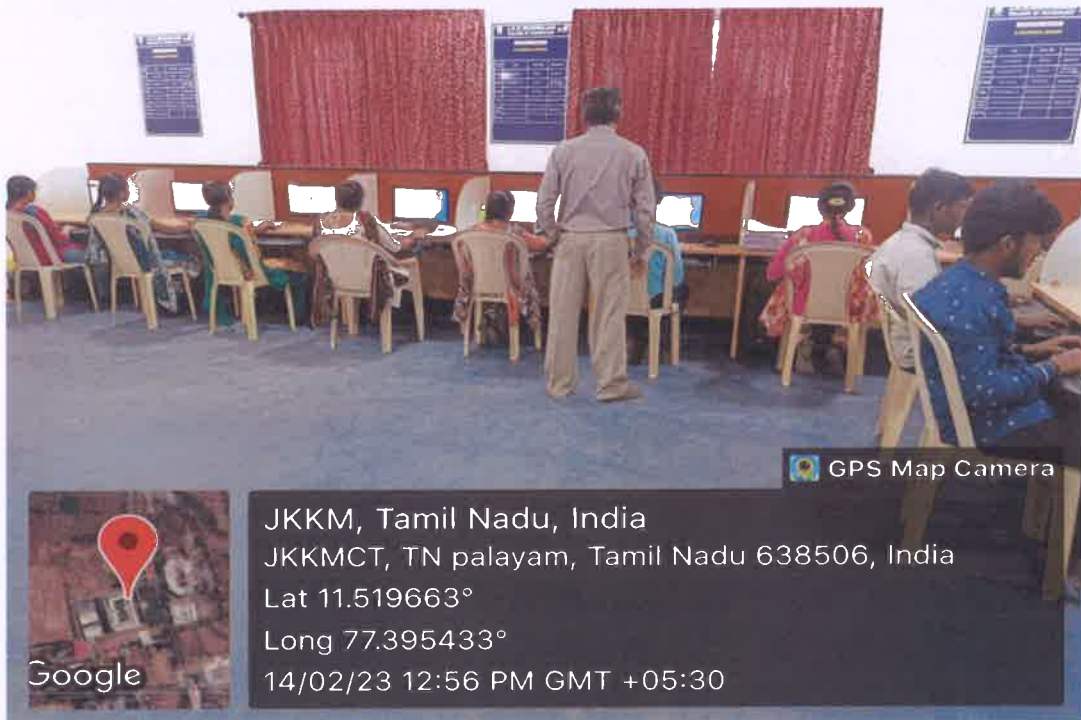

FIG 16: DIGITAL LIBRARY

Seedh
PRINCIPAL
JKK MUNIRAJAH COLLEGE
OF TECHNOLOGY
T.N. PALAYAM (Po)-638 506.
GOBI (Tk), ERODE (Dt),