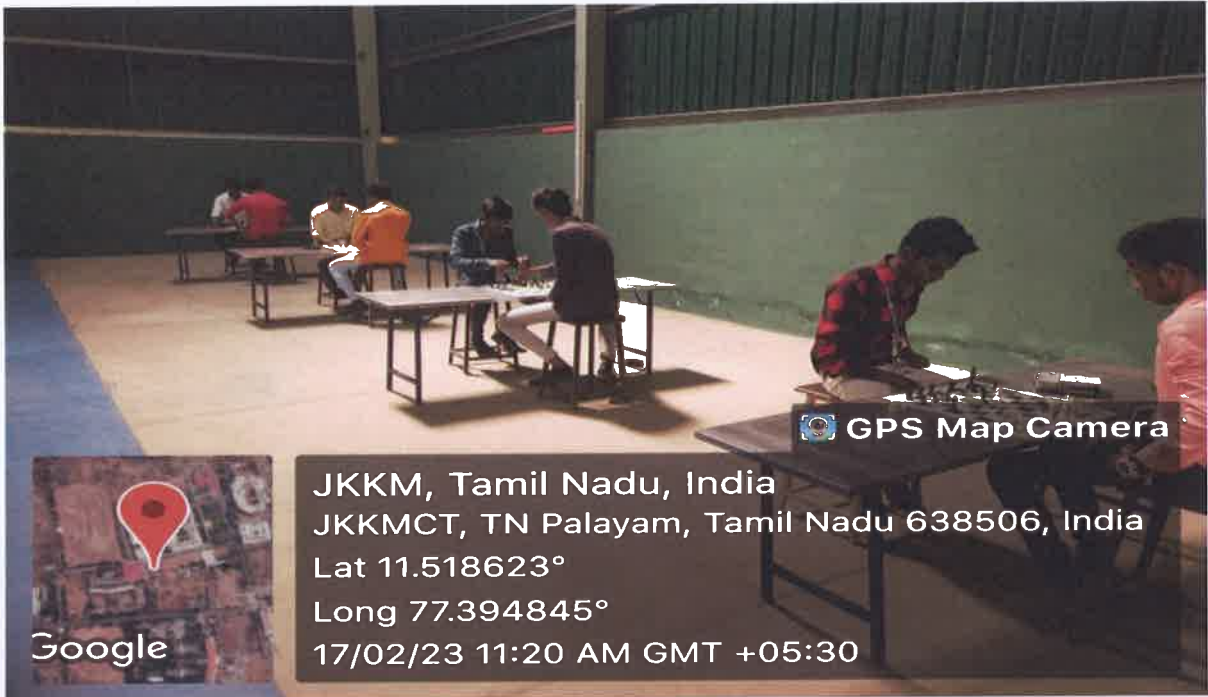

Approved by AICTE, New Delhi And Affiliated to Anna University, Chennai.

Accredited by NAAC with "A" grade

T.N. Palayam (Po), Gobi (Tk), Erode (Dt) – 638 506

Figure 5: Chess

Figure 6: Chess

Seetha
PRINCIPAL