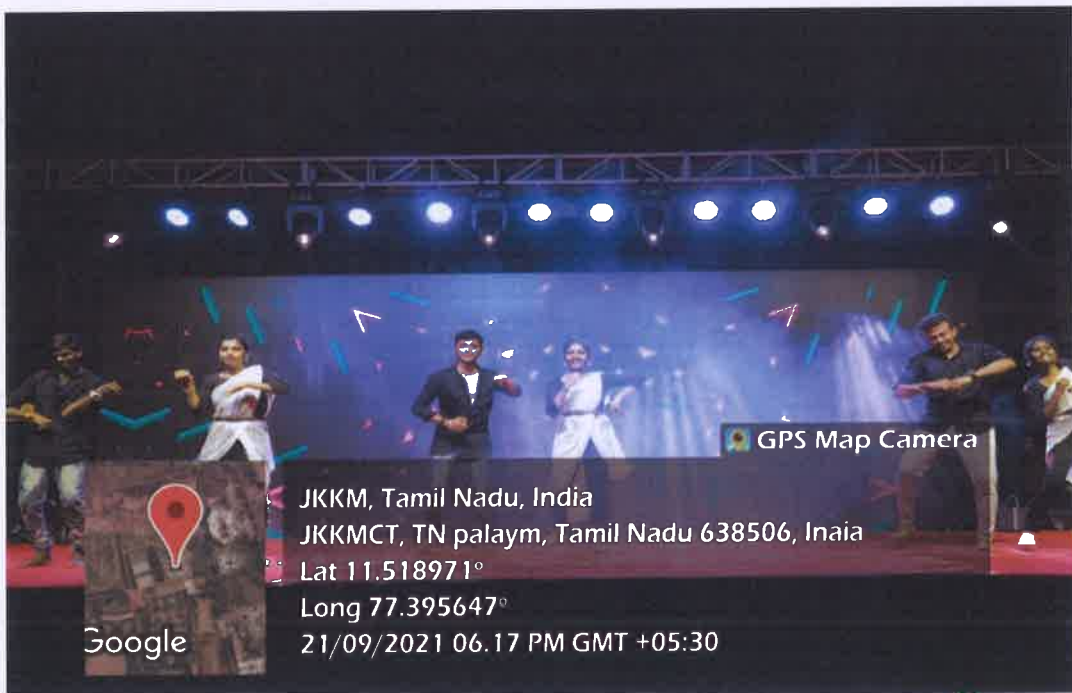

Dance Program

Seed
PRINCIPAL

**JKK MUNIRAJAH COLLEGE
OF TECHNOLOGY
T.N. PALAYAM (Po)-638 506.
GOBI (Tk), ERODE (Dt).**