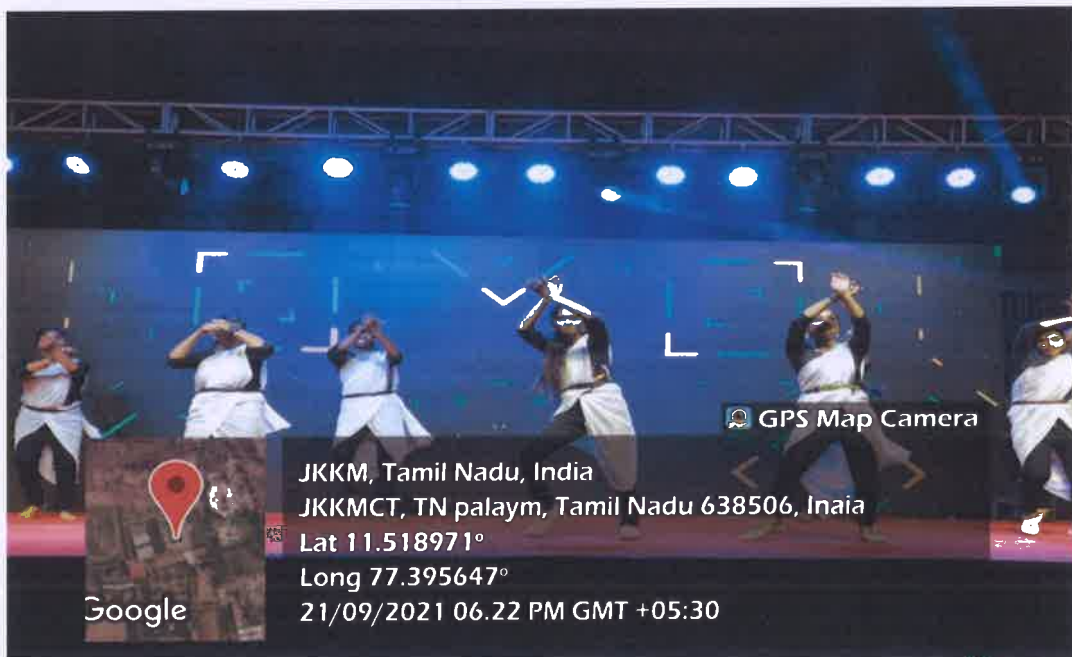

Singing Program

Dance Program

Seedh
PRINCIPAL

JKK MUNIRAJAH COLLEGE
OF TECHNOLOGY
T.N. PALAYAM (Po)-638 506.
GOBI (TK), ERODE (Dt).