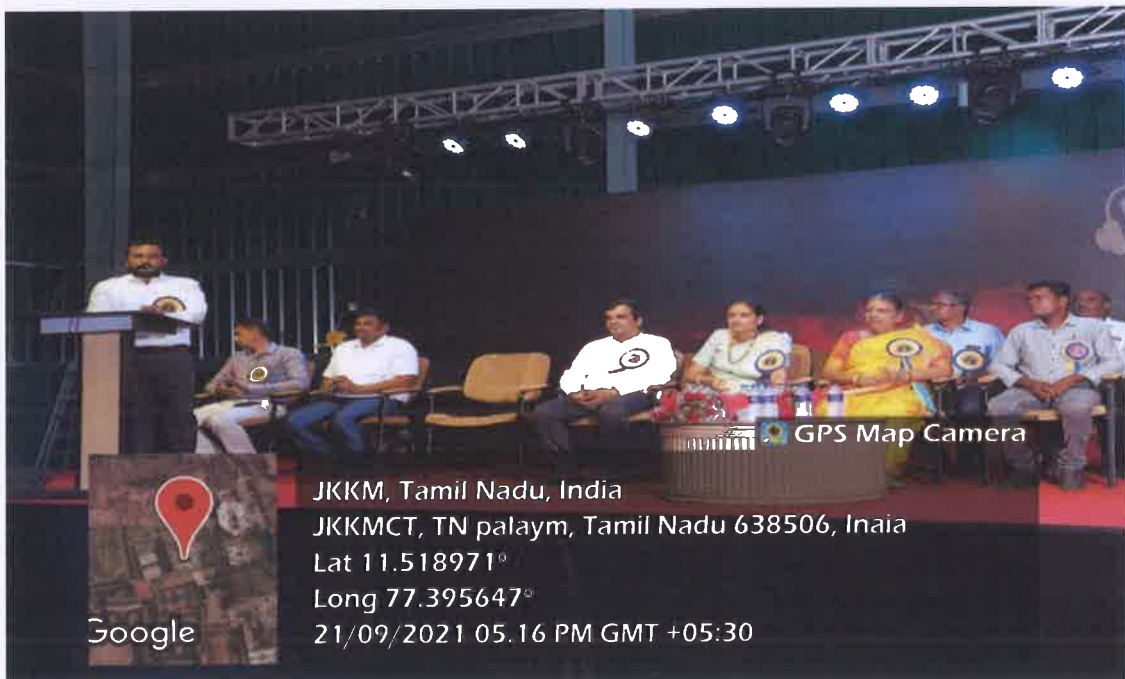

J.K.K. MUNIRAJAH COLLEGE OF TECHNOLOGY

Approved by AICTE, New Delhi And Affiliated to Anna University, Chennai.

Accredited by NAAC with "A" grade

T.N. Palayam (Po), Gobi (Tk), Erode (Dt) – 638 506

Chief Guest introduction

Handwritten signature
PRINCIPAL

JKK MUNIRAJAH COLLEGE
OF TECHNOLOGY
T.N. PALAYAM (Po)-638 506.
GOBI (Tk), ERODE (Dt).