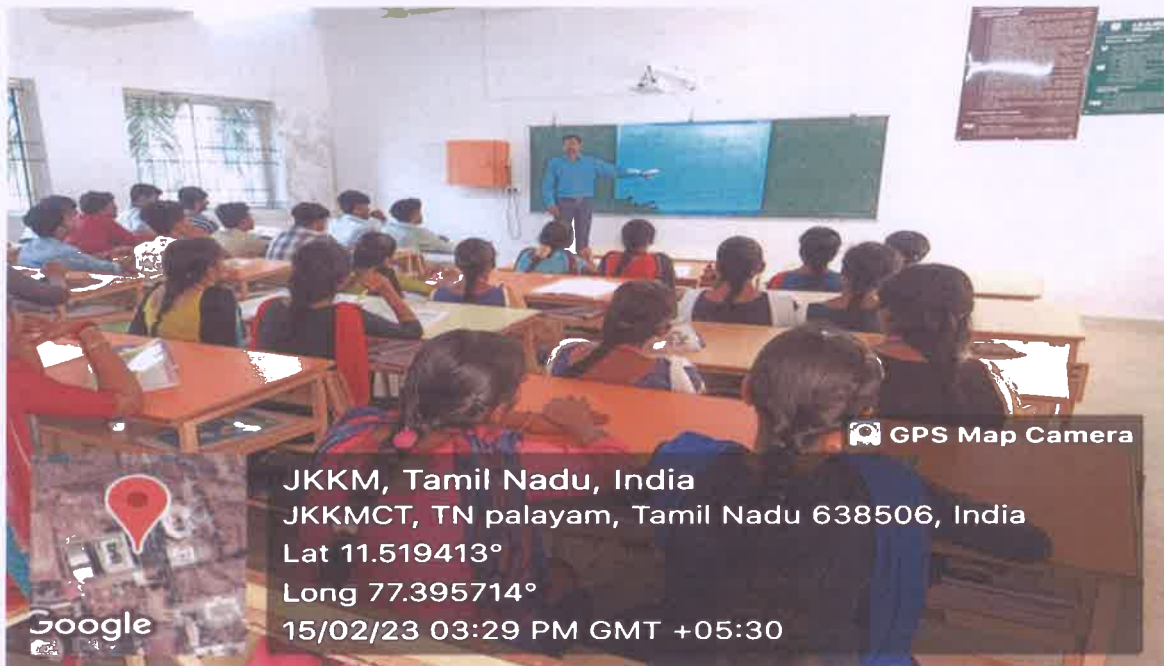

H-202 Classroom inside view

Seed
PRINCIPAL
JKK MUNIRAJAH COLLEGE
OF TECHNOLOGY
T.N. PALAYAM (Po)-638 506.
GOBI (TK), ERODE (Dt).