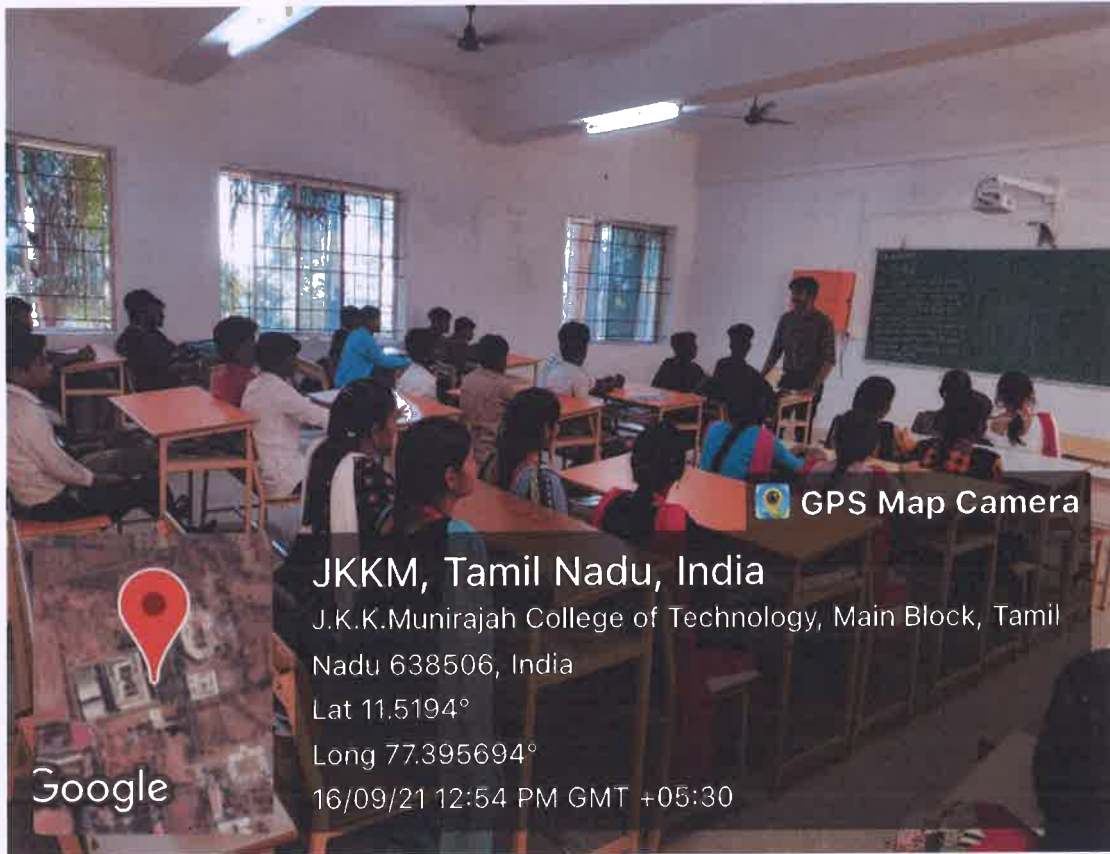

### REPORT OF THE EVENT:

The Department of Science and Humanities has conducted two days MASTERING IN LANGUAGE on topic 'Speaking skill in Public' on 16-09-2021 & 17-09-2021. The resource person of the Program was Mr.S.PREMKUMAR M.A., M.Phil.,B.Ed., Assistant Professor/ English, S&H Department Mrs S.POORNIMA M.A., M.Ed., Assistant Professor/ English, S&H Department.

**EVENT: MASTERING IN LANGUAGE**

**TOPIC: SPEAKING SKILL IN PUBLIC**

**DATE/ TIME: 16-09-2021 & 17-09-2021**

**RESOURCE PERSON: Mr.S.PREMKUMAR M.A., M.Phil.,B.Ed.,**

**Mrs S.POORNIMA M.A., M.Ed.,**

**No. of Students Benefitted: 119**