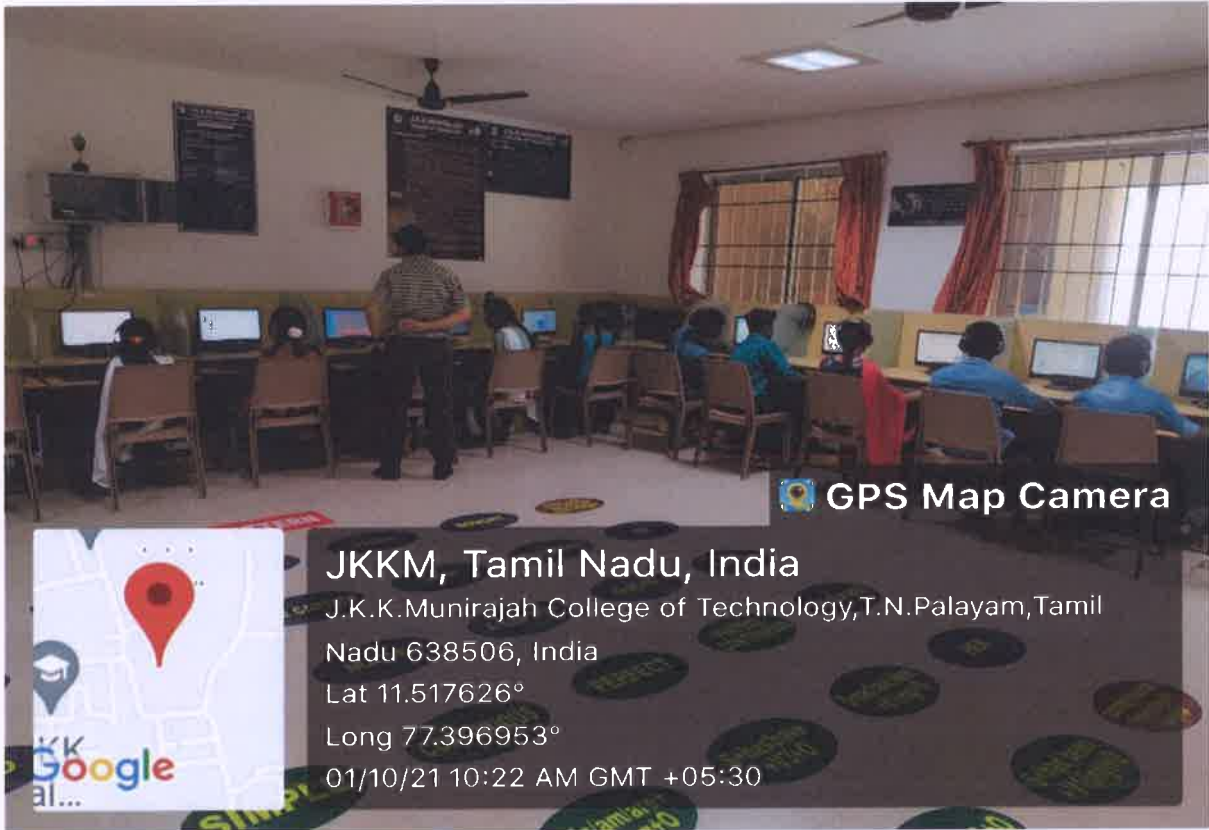

**DATE/ TIME : 30-09-2021 & 01-11-2021 9.00 AM TO 5.00 PM**

**THE RESOURCE PERSON : Mr E.MATHIVANNAN M.A., MPhil.,B.Ed.  
Mrs K.RANJITHA M.A., B.Ed,**

**NO.OF STUDENTS BENEFITTED : 115**

**TOPIC: Nonverbal Communications' Importance and Importance of Vocabulary, Idioms and Phrases, DATE/ TIME: 01-10-2021 / 9.00 AM TO 5.00 PM**