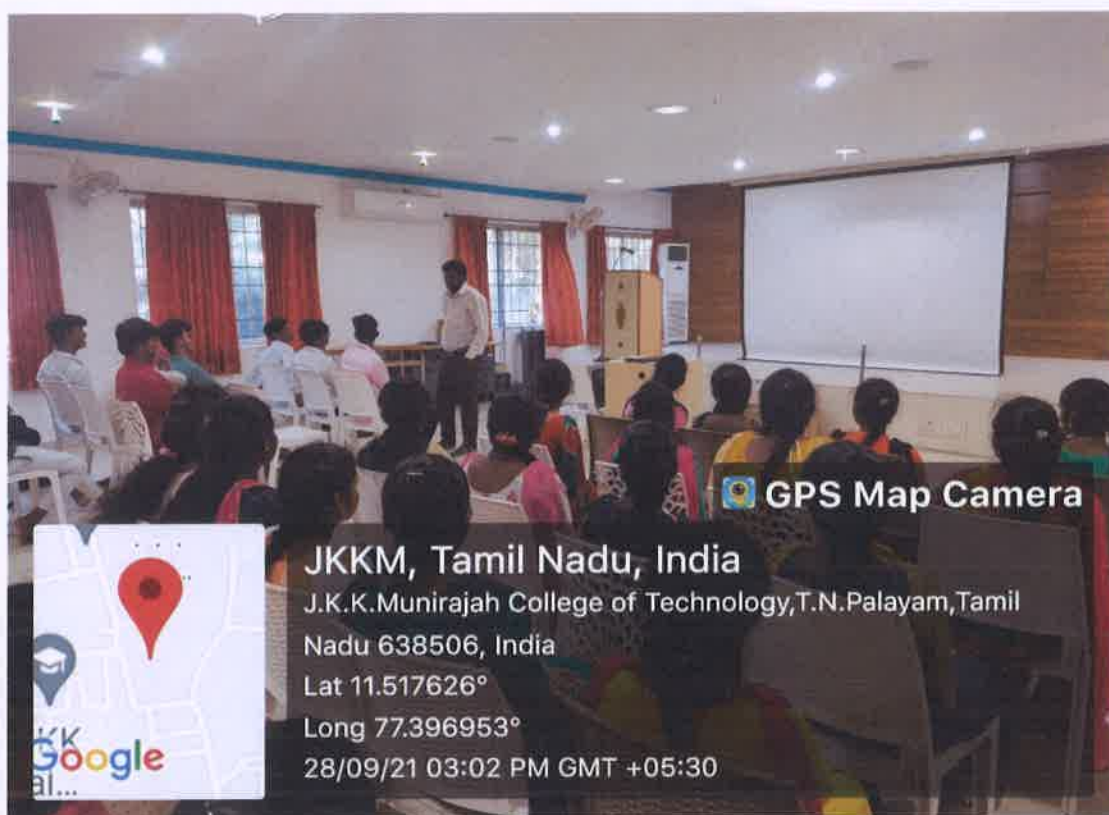

J.K.K. MUNIRAJAH COLLEGE OF TECHNOLOGY

Approved by AICTE, New Delhi And Affiliated to Anna University, Chennai.

T.N. Palayam (Po), Gobi (Tk), Erode (Dt) – 638 506

PLACEMENT AND TRAINING CELL

S.NO	ACTIVITY	ORGANIZED UNIT	YEAR OF THE ACTIVITY	TOTAL NO.OF PARTICIPANTS
1	CAREER COUNSELING	PLACEMENT AND TRAINING CELL	2021-2022	183

PLAN YOUR PATH FOR A SUCCESSFUL CAREER CONDUCTED BY
Mr.E. L. PRAVEEN KIRUBAGARAN on 28.09.2021 from 09.30 am to 4.30 pm.

PRINCIPAL
JKK MUNIRAJAH COLLEGE
OF TECHNOLOGY
T.N. PALAYAM (Po)-638 506.
GOBI (Tk), ERODE (Dt).