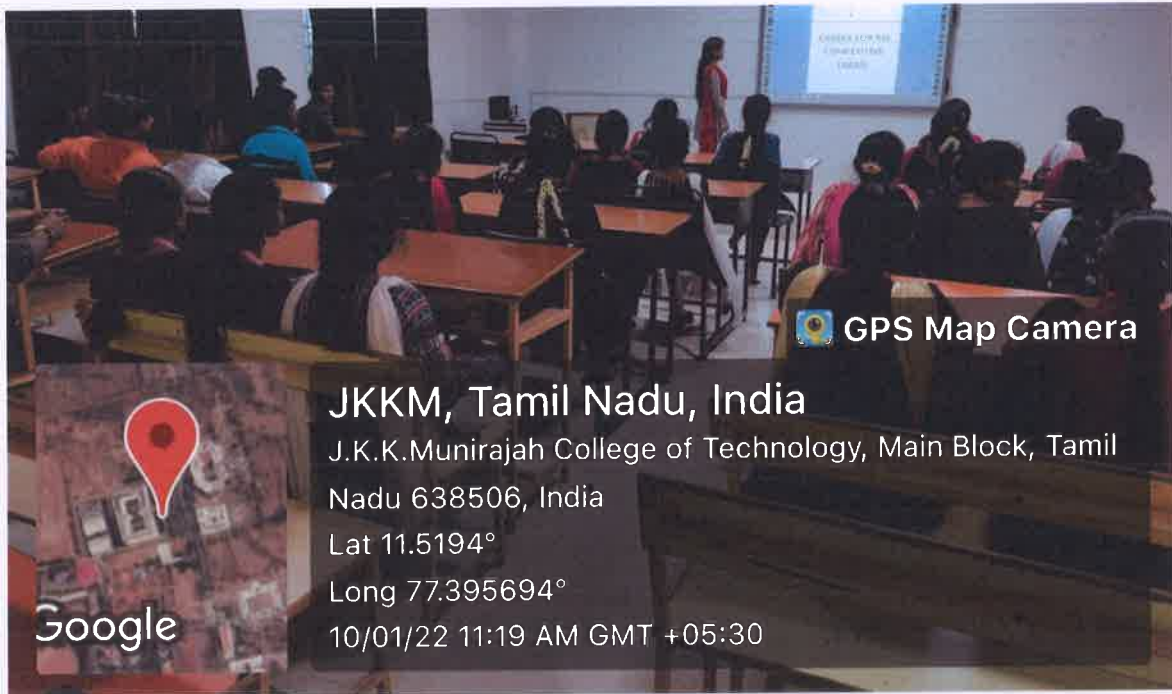

J.K.K. MUNIRAJAH COLLEGE OF TECHNOLOGY

Approved by AICTE, New Delhi And Affiliated to Anna University, Chennai.

T.N. Palayam (Po), Gobi (Tk), Erode (Dt) – 638 506

PLACEMENT AND TRAINING CELL

COMPETITIVE EXAMINATION TRAINING PROGRAM

S.NO	ACTIVITY	ORGANIZING UNIT	YEAR OF THE ACTIVITY	TOTAL NO.OF PARTICIPANTS
1	CAREER FOR ALL COMPETITIVE EXAMS	PLACEMENT AND TRAINING CELL	2021-2022	131

“CAREER GUIDANCE FOR ALL COMPETITIVE EXAMS” BY
Ms.KARTHIKA PANEER. Date : 10.01.2022 , Time :09.30 am to 4.30 pm.

PRINCIPAL

**JKK MUNIRAJAH COLLEGE
OF TECHNOLOGY**
T.N. PALAYAM (Po)-638 506.
GOBI (Tk), ERODE (Dt).