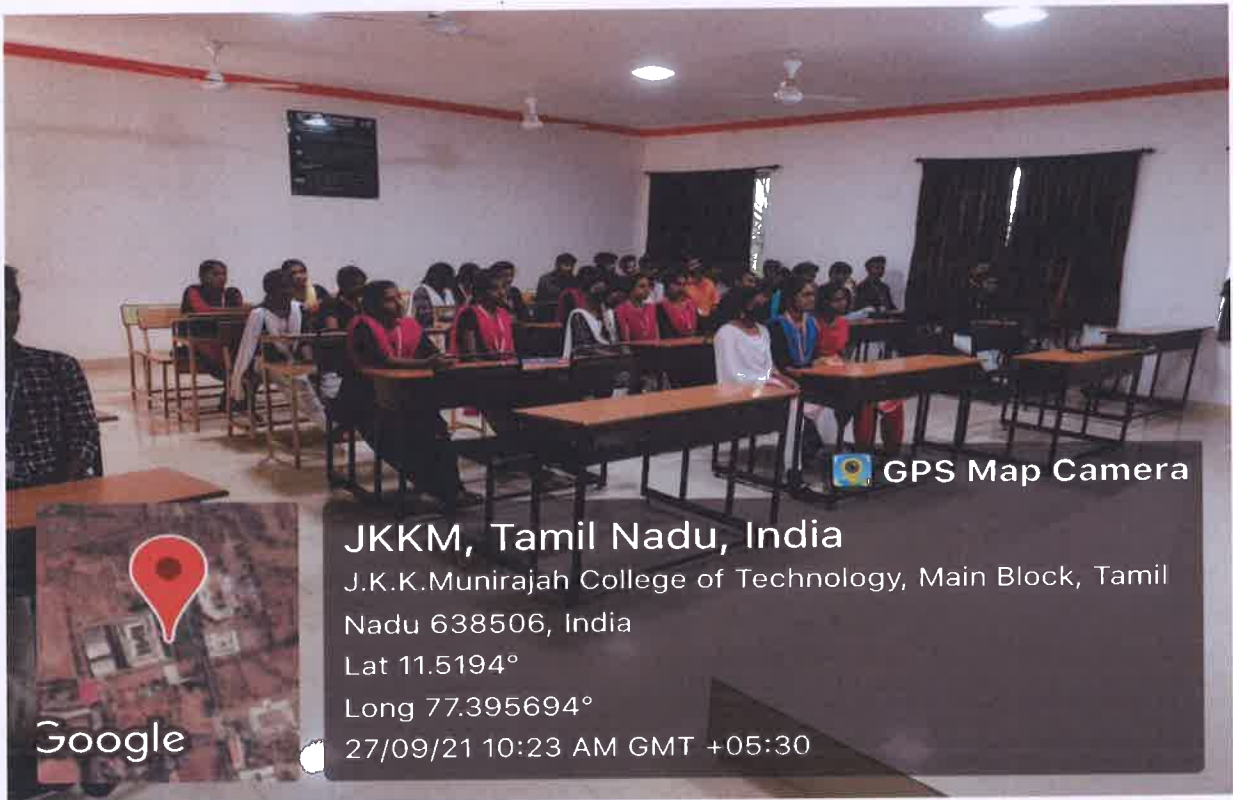

J.K.K. MUNIRAJAH COLLEGE OF TECHNOLOGY

Approved by AICTE, New Delhi And Affiliated to Anna University, Chennai.

T.N. Palayam (Po), Gobi (Tk), Erode (Dt) – 638 506

PLACEMENT AND TRAINING CELL

S.NO	ACTIVITY	ORGANIZED UNIT	YEAR OF THE ACTIVITY	TOTAL NO.OF PARTICIPANTS
1	CAREER COUNSELING	PLACEMENT AND TRAINING CELL	2021-2022	183

PLAN YOUR PATH FOR A SUCCESSFUL CAREER CONDUCTED BY
Mr.E. L. PRAVEEN KIRUBAGARAN on 28.09.2021 from 09.30 am to 4.30 pm

PRINCIPAL
JKK MUNIRAJAH COLLEGE
OF TECHNOLOGY
T.N. PALAYAM (Po)-638 506.
GOBI (TK), ERODE (Dt).