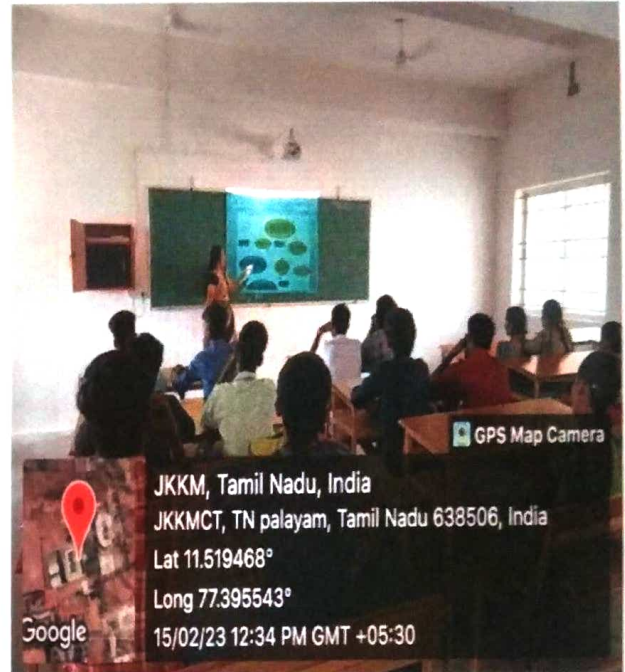

J.K.K. MUNIRAJAH COLLEGE OF TECHNOLOGY

Approved by AICTE, New Delhi And Affiliated to Anna University, Chennai.

T.N. Palayam (Po), Gobi (Tk), Erode (Dt) – 638 506

206 - III Year Electronics and Communication Engineering Class room / ICT Hall / LCD Facilities with Wi-Fi

207 - II Year Electronics and Communication Engineering Class room / ICT Hall / LCD Facilities with Wi-Fi