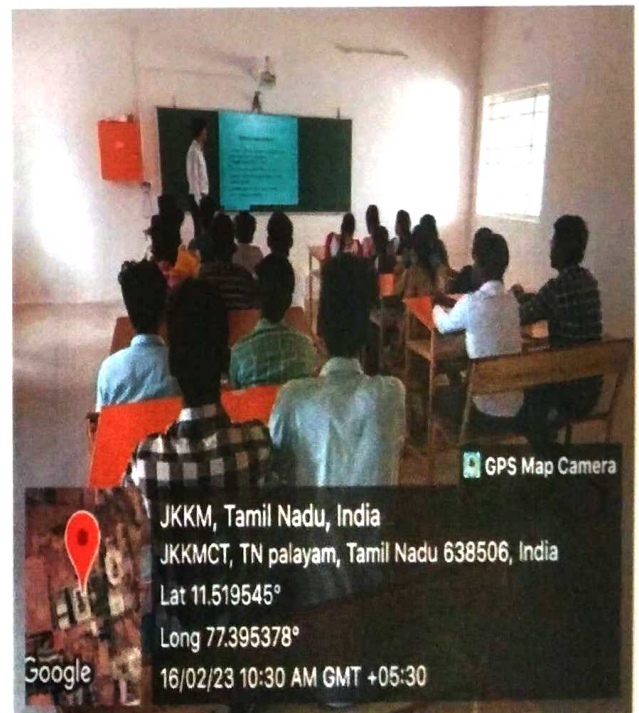

Seedh
PRINCIPAL

JKK MUNIRAJAH COLLEGE
OF TECHNOLOGY
T.N. PALAYAM (Po)-638 506.
GOBI (Tk), ERODE (Dt).