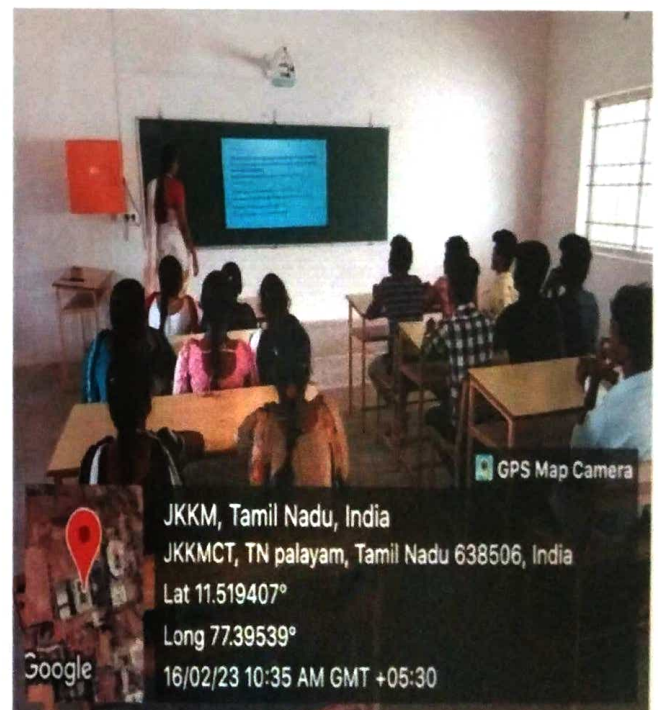

205 - IV Year- Electronics and Communication Engineering Class room / ICT Hall / LCD Facilities with Wi-Fi

Seedle
PRINCIPAL

JKK MUNIRAJAH COLLEGE
OF TECHNOLOGY
T.N. PALAYAM (Po)-638 506.
GOBI (Tk), ERODE (Dt).