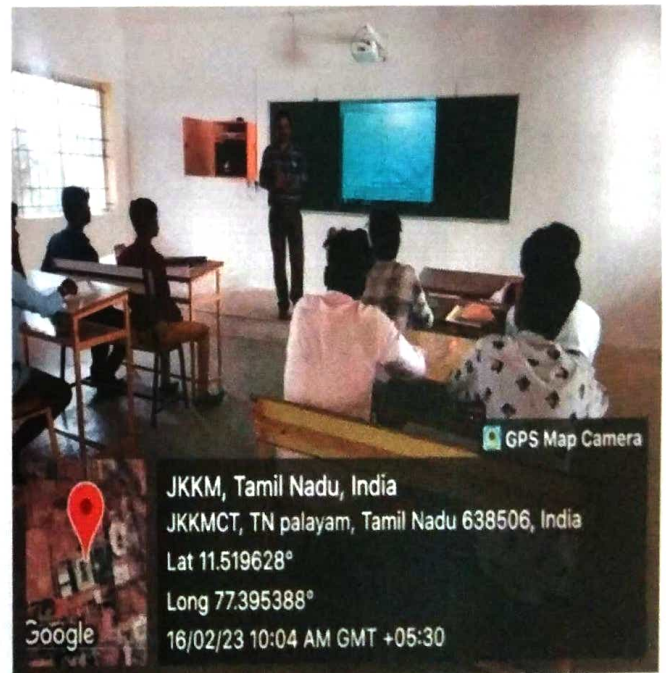

Seed
PRINCIPAL

JKK MUNIRAJAH COLLEGE
OF TECHNOLOGY
T.N. PALAYAM (Po)-638 506.
GOBI (TK), ERODE (DT).