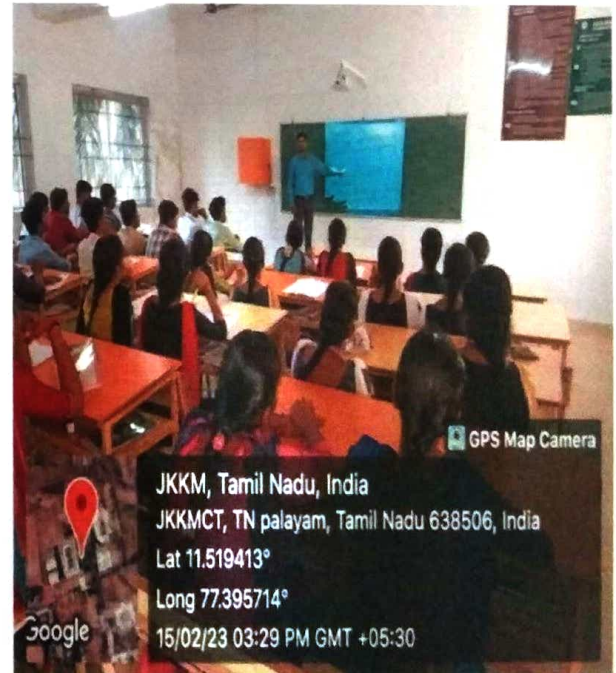

JKKM, Tamil Nadu, India
JKKMCT, TN palayam, Tamil Nadu 638506, India
Lat 11.519413°
Long 77.395714°
15/02/23 03:29 PM GMT +05:30

Seedh
PRINCIPAL

JKK MUNIRAJAH COLLEGE
OF TECHNOLOGY
T.N. PALAYAM (Po)-638 506.
GOBI (TK), ERODE (Dt).