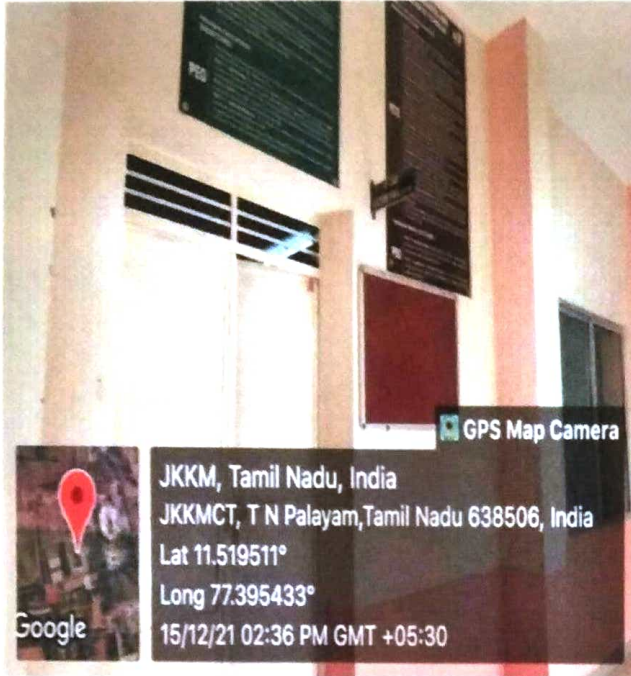

J.K.K. MUNIRAJAH COLLEGE OF TECHNOLOGY

Approved by AICTE, New Delhi And Affiliated to Anna University, Chennai.

T.N. Palayam (Po), Gobi (Tk), Erode (Dt) – 638 506

305 - II Year Electrical and Electronics Engineering Class room / ICT Hall / LCD Facilities with Wi-Fi