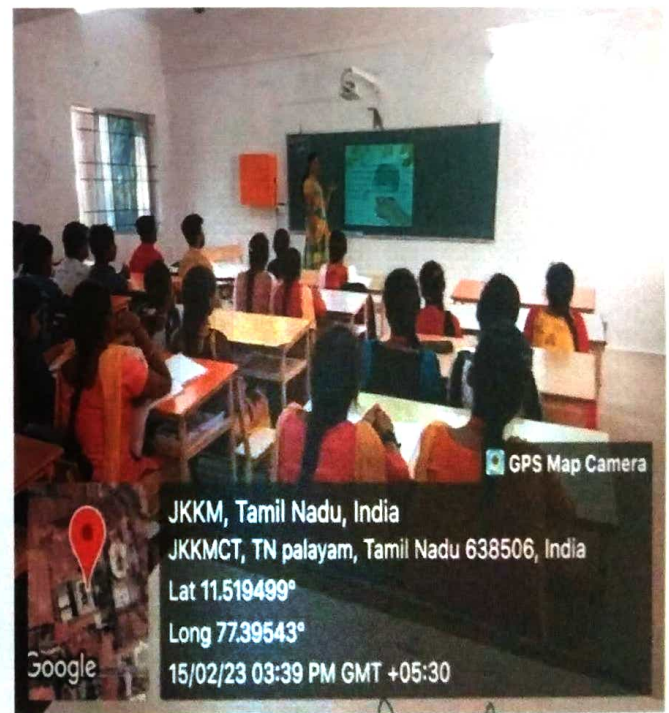

T.N. Palayam (Po), Gobi (Tk), Erode (Dt) – 638 506

201 - III Year B. Tech., (Information Technology) Class room / ICT Hall / LCD Facilities with Wi-Fi

203 - II Year B. Tech., (Information Technology) Class room / ICT Hall / LCD Facilities with Wi-Fi