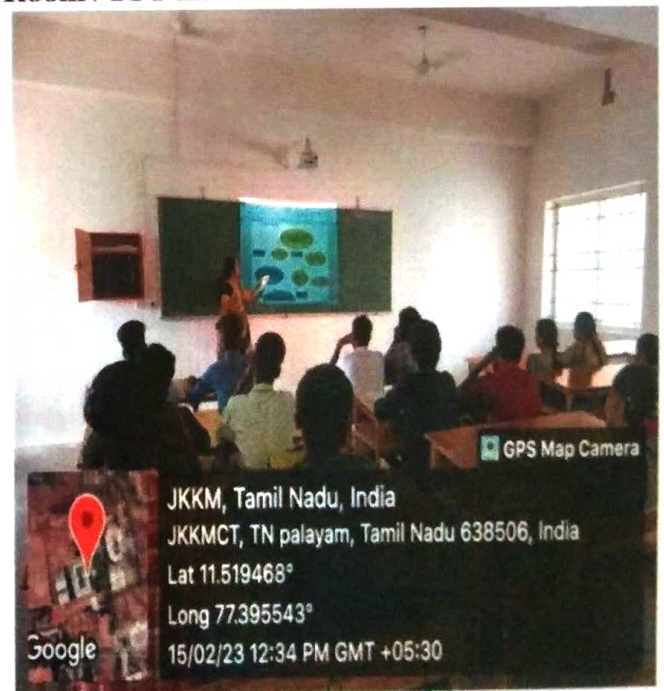

T.N. Palayam (Po), Gobi (Tk), Erode (Dt) – 638 506

302 -IV Year Computer Science Engineering class room / ICT hall / Smart board , LCD Facilities with Wi-Fi connection

303 -III Year Computer Science Engineering Class Room / ICT hall / LCD Facilities with Wi-Fi