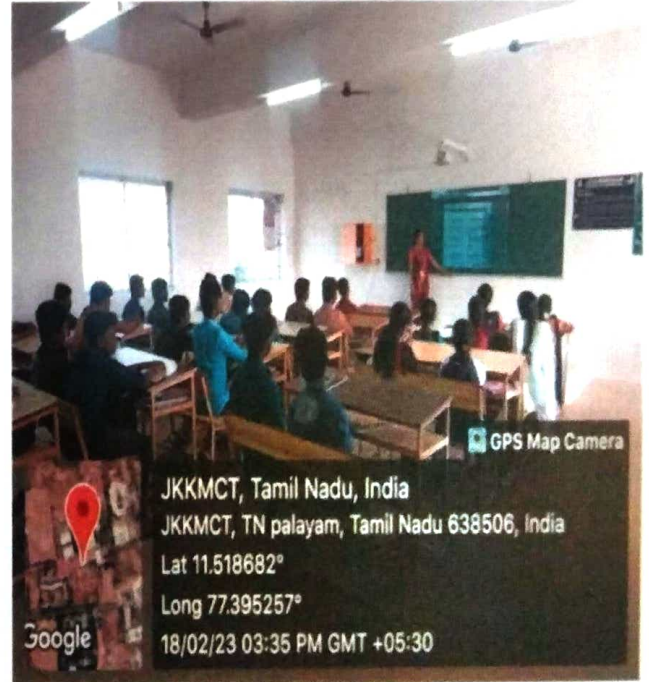

T.N. Palayam (Po), Gobi (Tk), Erode (Dt) – 638 506

410 - I Year Electronics and Communication Engineering class room / ICT Hall / LCD Facilities

with Wi-Fi

411 - I Year Mechanical Engineering class room / ICT Hall / LCD Facilities with Wi-Fi