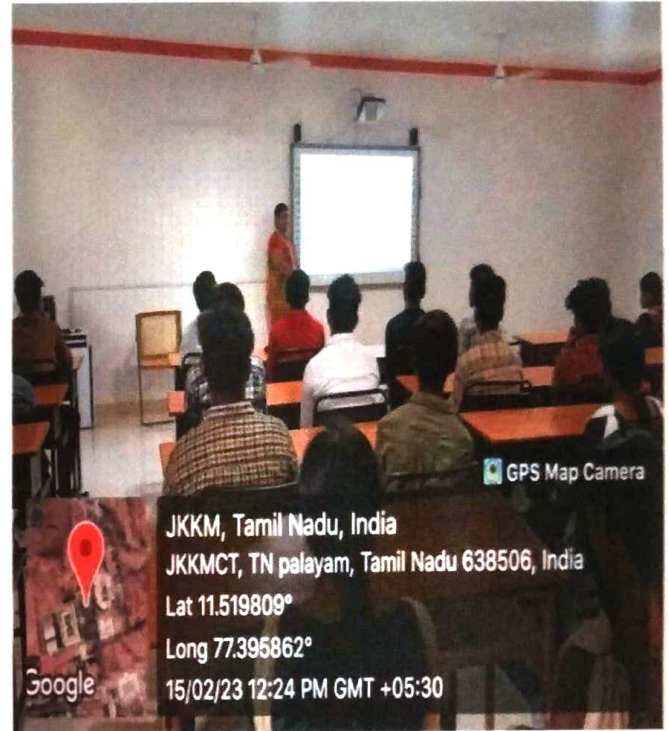

T.N. Palayam (Po), Gobi (Tk), Erode (Dt) – 638 506

302 -IV Year Computer Science Engineering class room / ICT hall / Smart board , LCD Facilities with Wi-Fi connection

303 -III Year Computer Science Engineering Class Room / ICT hall / LCD Facilities with Wi-Fi