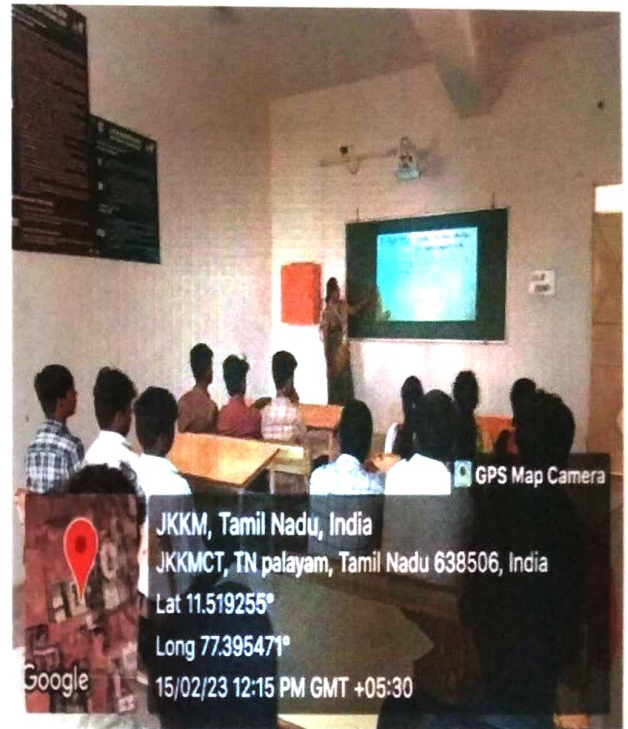

JKKM, Tamil Nadu, India
JKKMCT, TN palayam, Tamil Nadu 638506, India
Lat 11.519255°
Long 77.395471°
15/02/23 12:15 PM GMT +05:30

202 - IV Year B. Tech., (Information Technology) Class room / ICT Hall / LCD Facilities with Wi-Fi