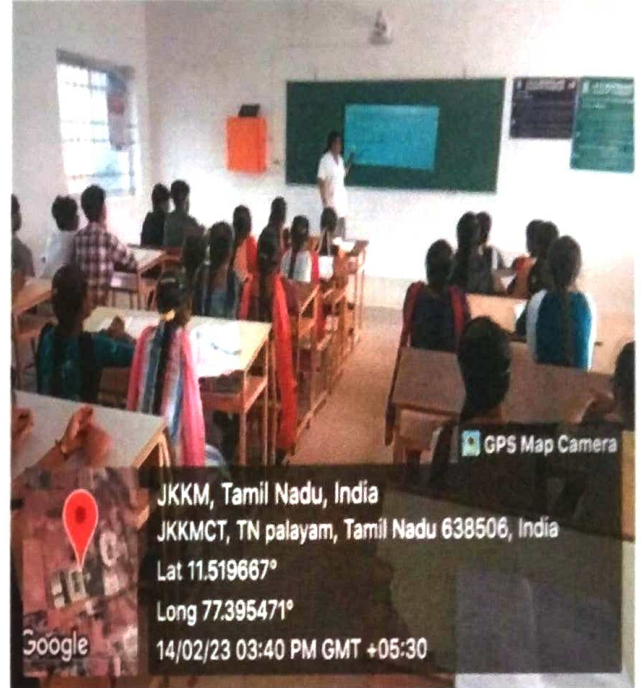

J.K.K. MUNIRAJAH COLLEGE OF TECHNOLOGY

Approved by AICTE, New Delhi And Affiliated to Anna University, Chennai.

T.N. Palayam (Po), Gobi (Tk), Erode (Dt) – 638 506

410 - I Year Electronics and Communication Engineering class room / ICT Hall / LCD Facilities

with Wi-Fi