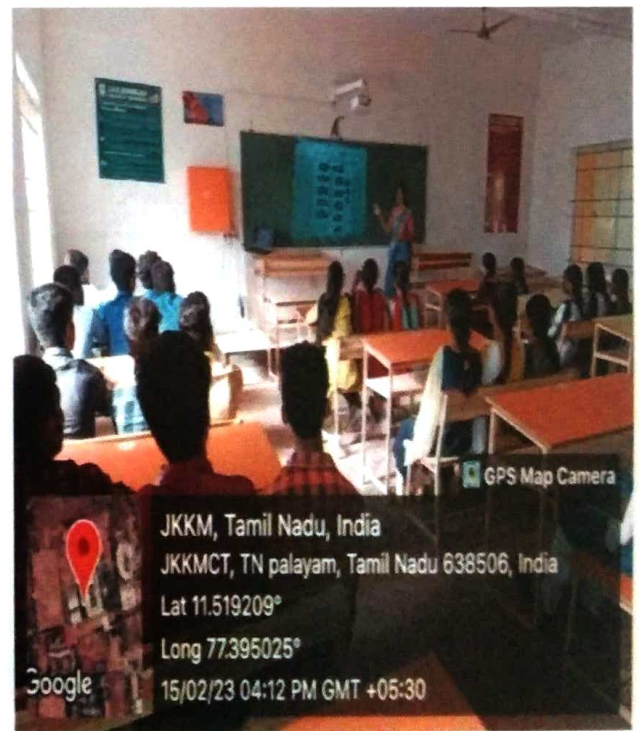

Seedh

PRINCIPAL
JKK MUNIRAJAH COLLEGE
OF TECHNOLOGY
T.N. PALAYAM (Po)-638 506.
GOBI (Tk), ERODE (Dt).

.419 - IV Year Civil Engineering class room / ICT Hall / LCD Facilities with Wi-Fi

418 - III Year - Civil Engineering Class room / ICT hall / LCD Facilities with Wi-Fi