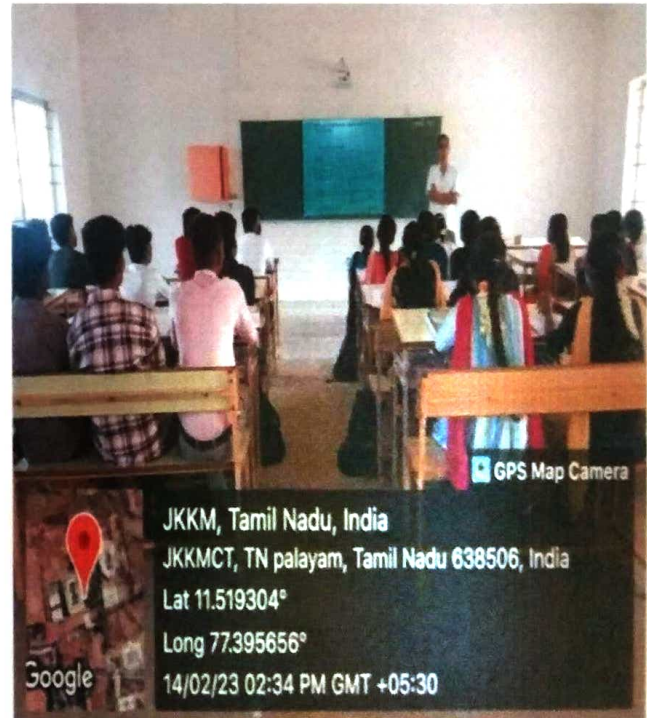

Seedh
PRINCIPAL
JKK MUNIRAJAH COLLEGE
OF TECHNOLOGY
T.N. PALAYAM (Po)-638 506,
GOBI (TK), ERODE (Dt).