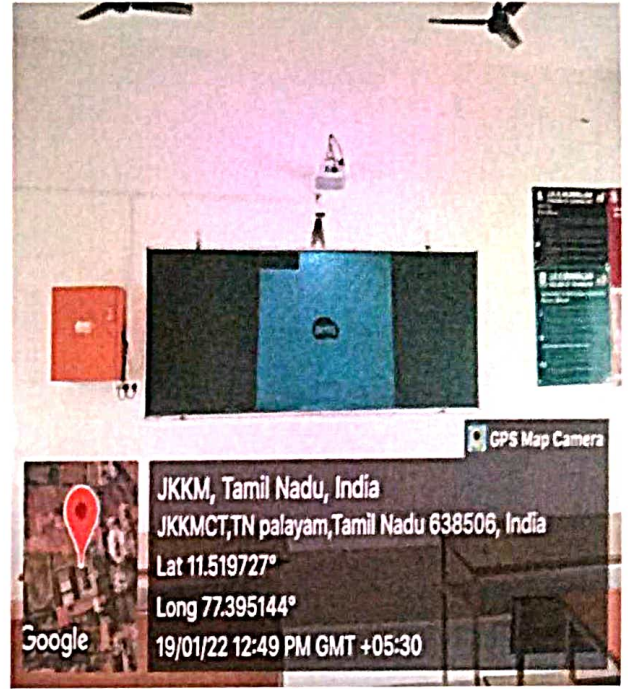

J.K.K. MUNIRAJAH COLLEGE OF TECHNOLOGY

Approved by AICTE, New Delhi And Affiliated to Anna University, Chennai.

T.N. Palayam (Po), Gobi (Tk), Erode (Dt) – 638 506

415 - II Year Mechanical Engineering Class room / ICT Hall / LCD Facilities with Wi-Fi