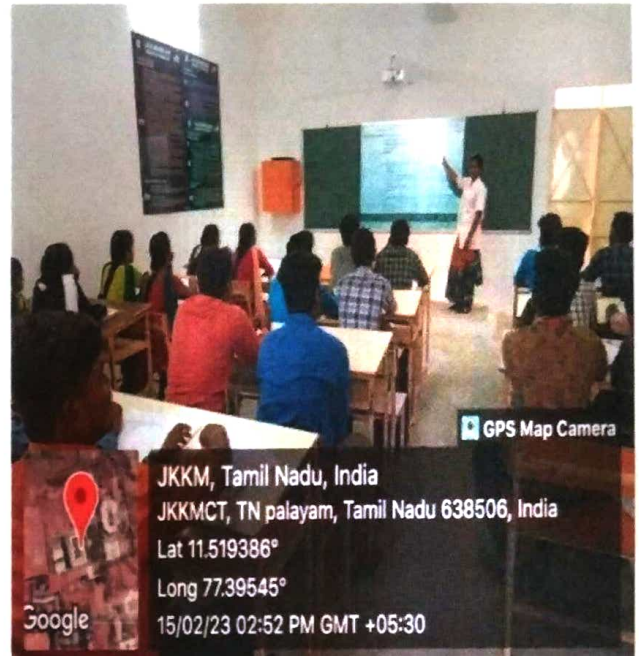

T.N. Palayam (Po), Gobi (Tk), Erode (Dt) – 638 506

201 - III Year B. Tech., (Information Technology) Class room / ICT Hall / LCD Facilities with Wi-Fi

203 - II Year B. Tech., (Information Technology) Class room / ICT Hall / LCD Facilities with Wi-Fi