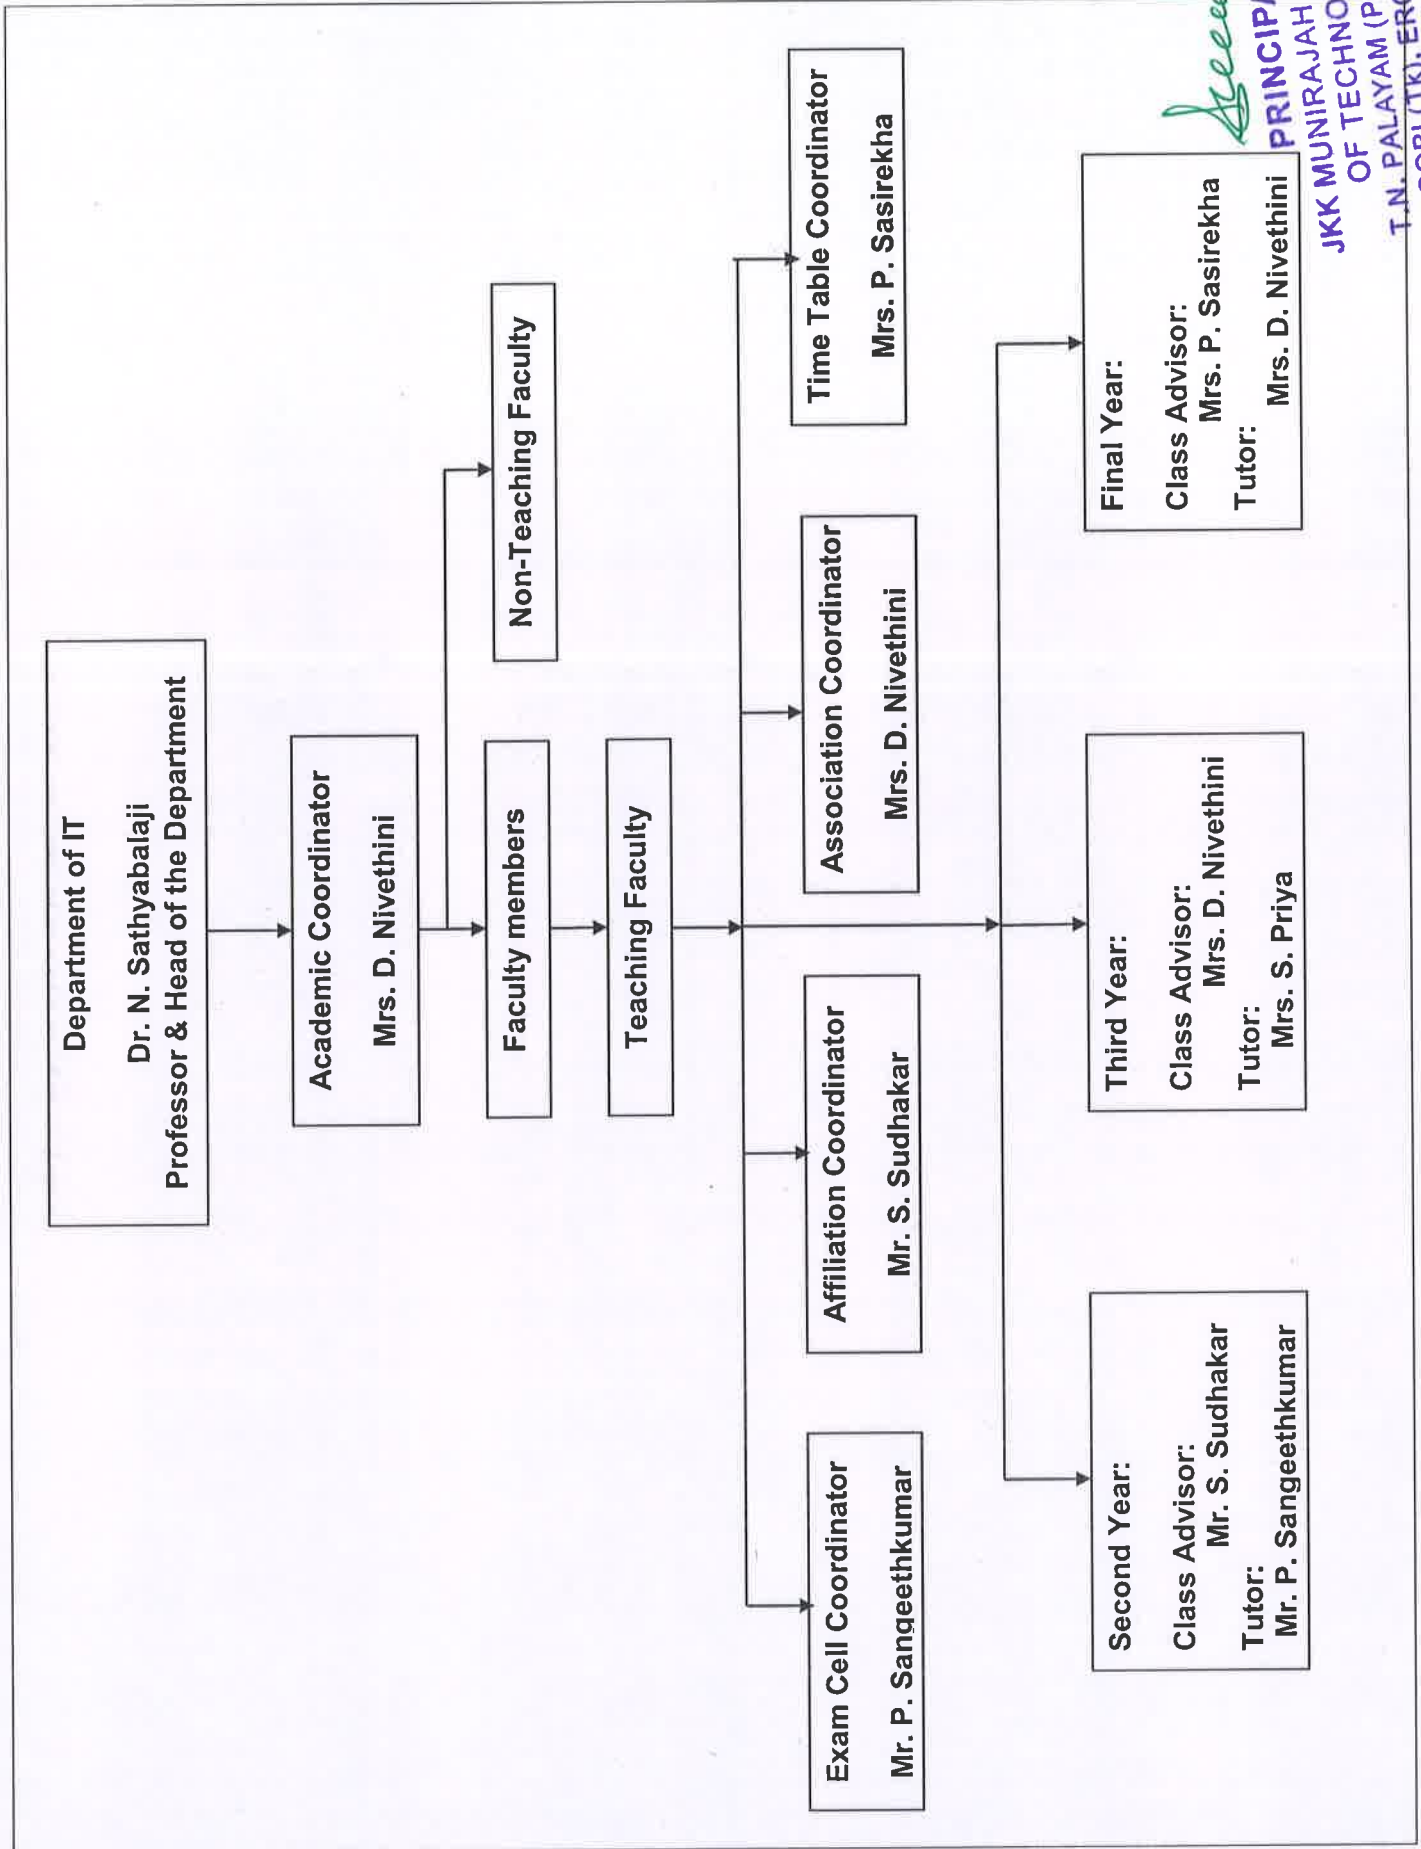

Sreedh
PRINCIPAL
JKK MUNIRAJAH COLLEGE
OF TECHNOLOGY
T. N. PALAYAM (Pp)-638 506
GOBI (TK), ERODE (DI).