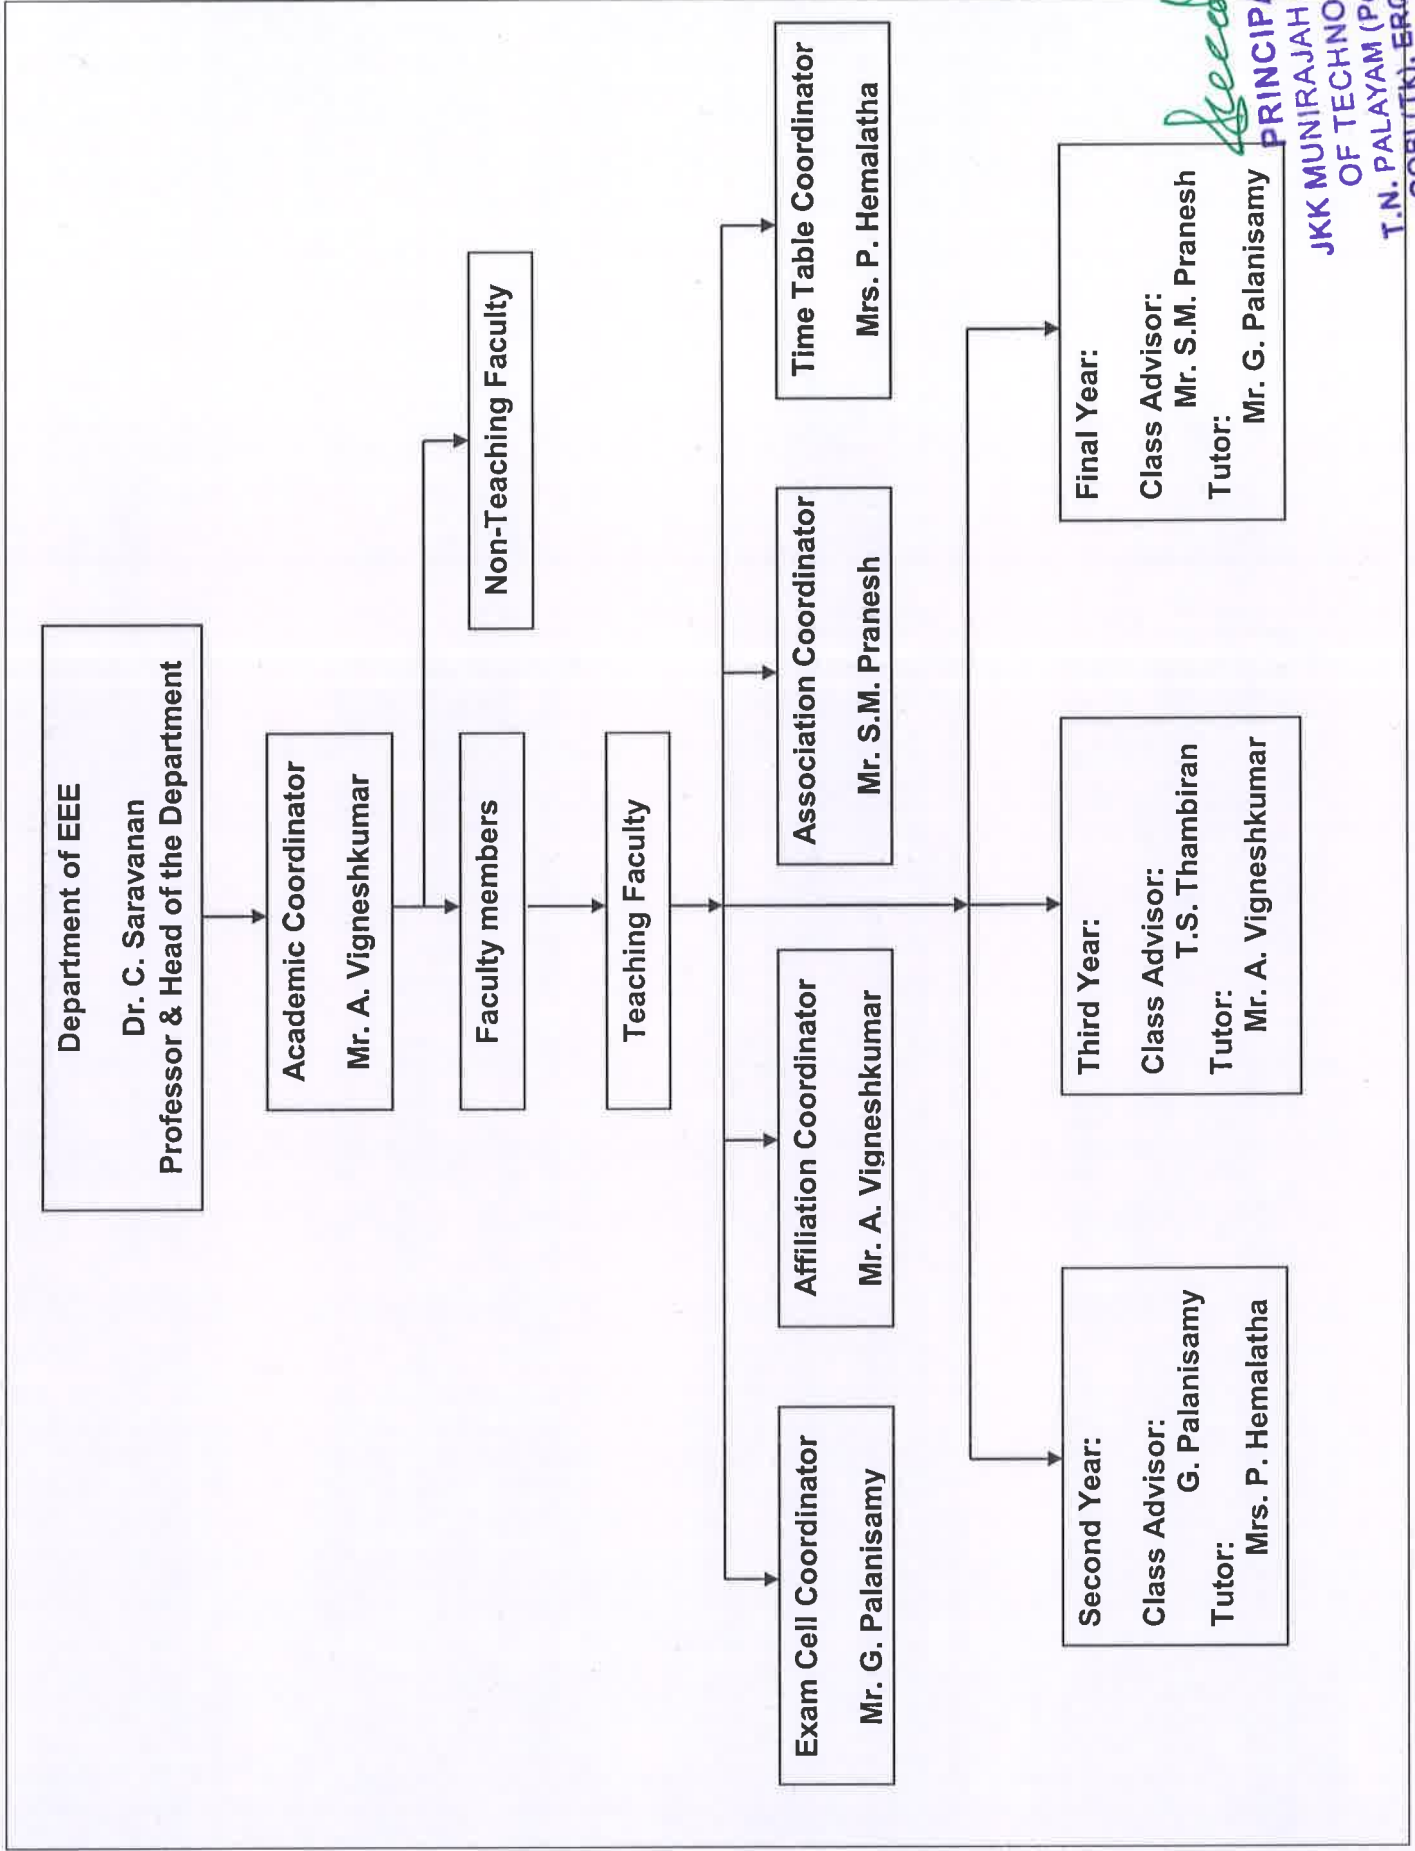

PRINCIPAL
JKK MUNIRAJAH COLLEGE
OF TECHNOLOGY
T.N. PALAYAM (Po)-638 508,
GOBI(TK), ERODE (Dt):