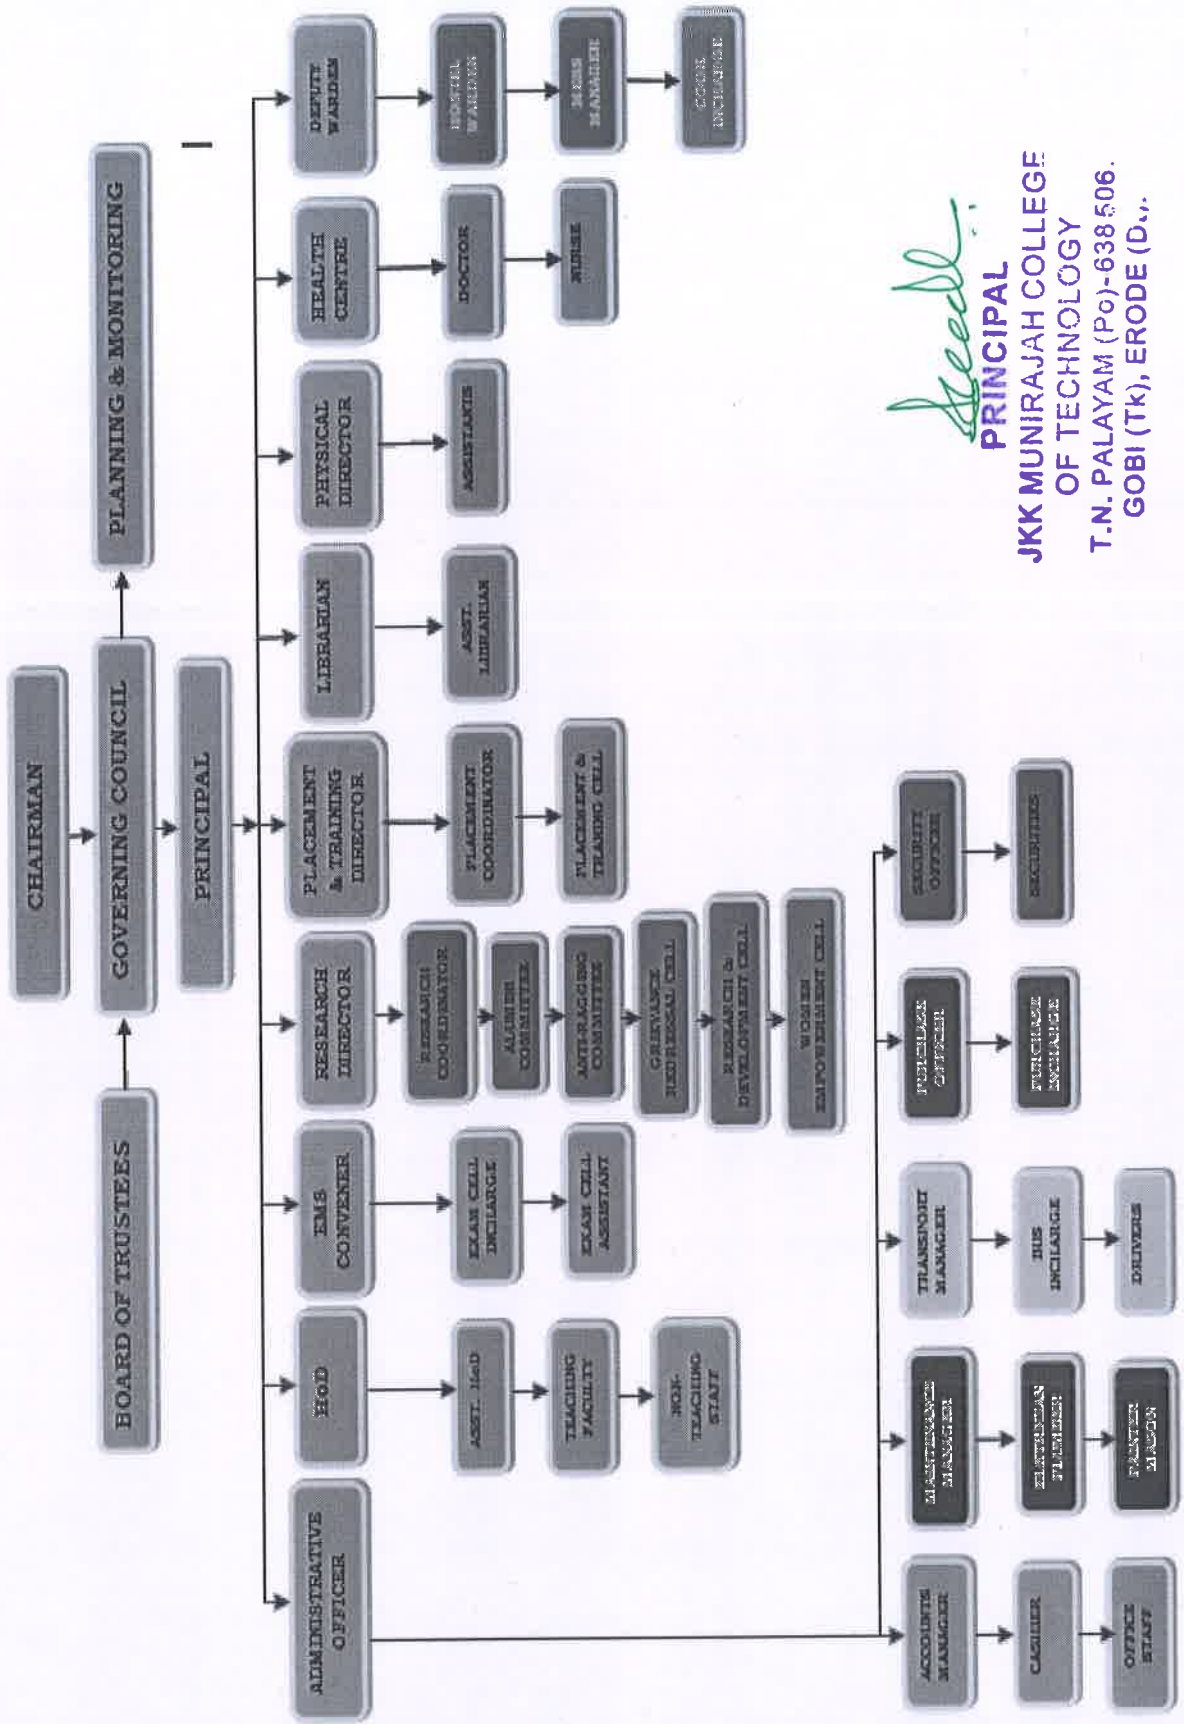

ORGANOGRAM OF INSTITUTION

PRINCIPAL
JKK MUNIRAJAH COLLEGE
OF TECHNOLOGY
T.N. PALAYAM (Po)-638 506.
GOBI (Tk), ERODE (D.,).