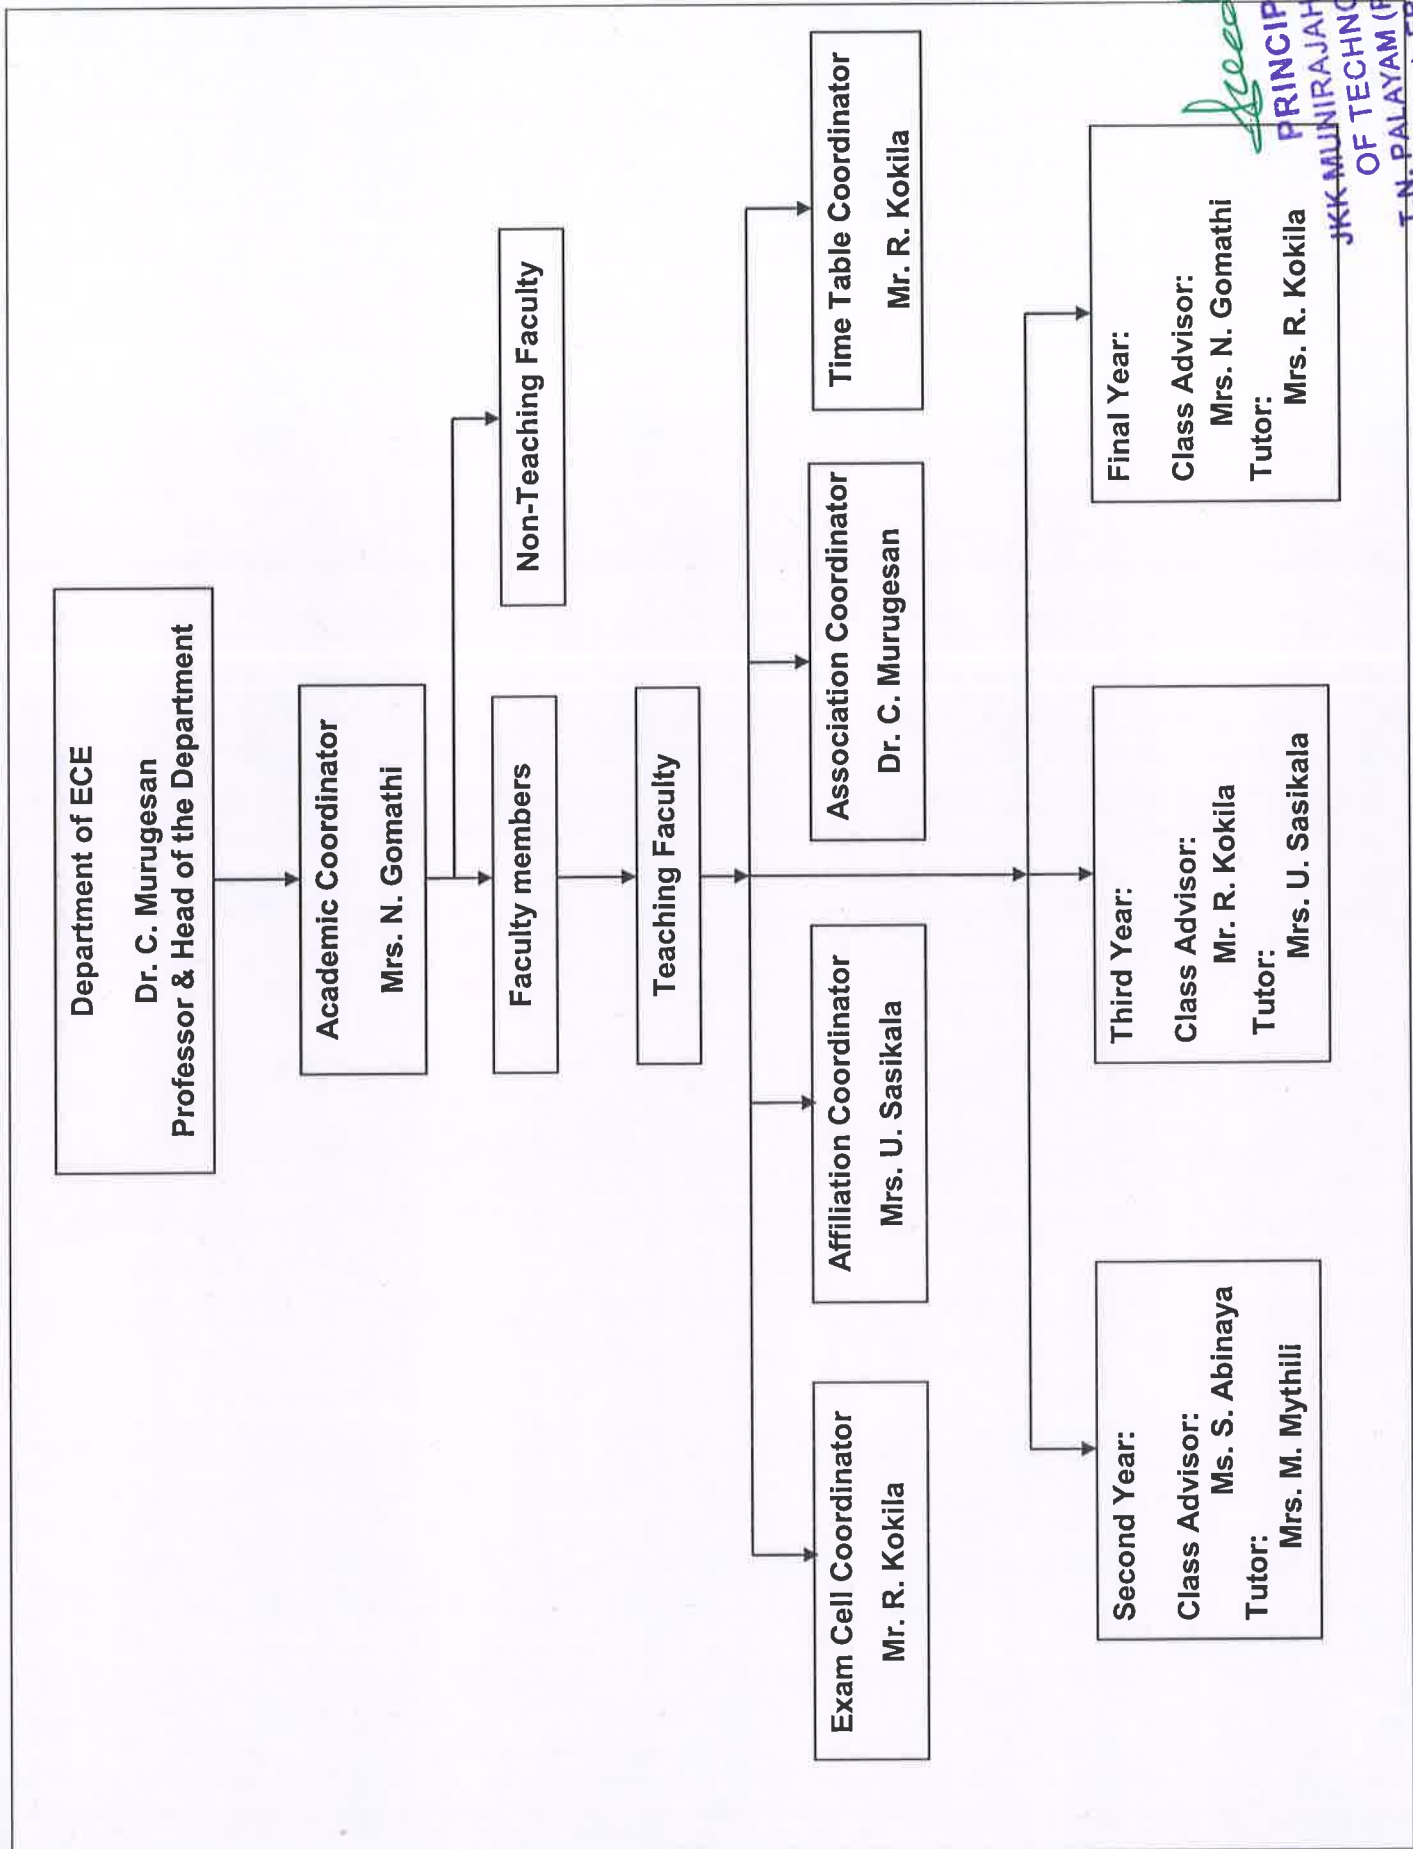

Handwritten signature

PRINCIPAL
JKK-MUNIRAJAH COLLEGE
OF TECHNOLOGY
T.N.-PALAYAM (Po)-638 506
GOBI (Tk), ERODE (Dt).