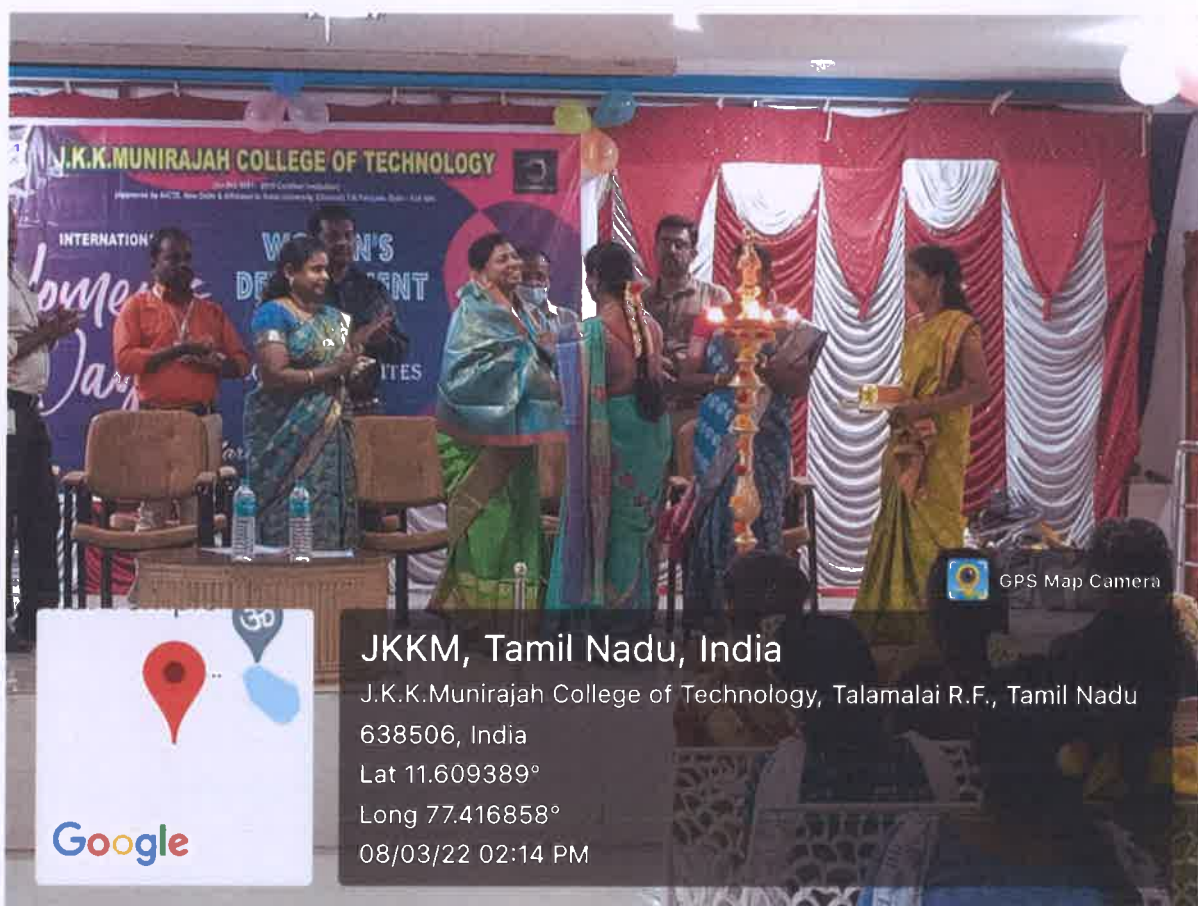

### HONOURING THE GUEST WITH SHAWL

“A smile is the universal welcome” - The chief guests were honored with shawl and memento by the faculty members of JKKMCT in the “INTERNATIONAL WOMEN’S DAY”.

**Photo of Chief Guest Mrs.Mrs. K.Nagasandhoshini, B.Com., LLB.Com & Mrs.V.Vijaya,B.Lit., was honored with shawl by Mrs.M.C.Savithri at Seminar Hall on 08.03.2022 .**