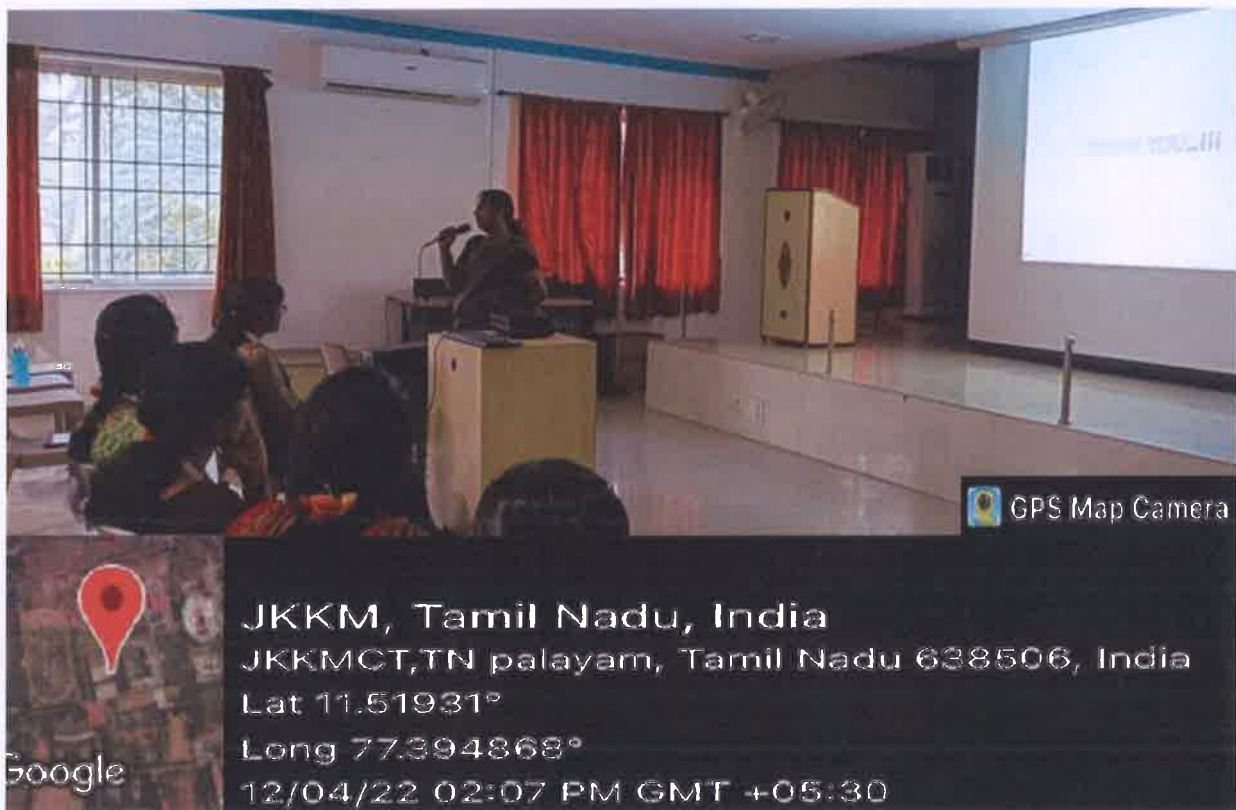

J.K.K.MUNIRAJAH COLLEGE OF TECHNOLOGY

Approved by AICTE, New Delhi and Affiliated to Anna University, Chennai.

T.N.Palayam (Po), Gobi (Tk), Erode (Dt) – 638 506

VOTE OF THANKS

Mrs .V. MOHANAPRIYA .M.E., WEC I/C (HOD / CIVIL), was expressed her gratitude to all those present and thanked the faculties Ms.V.Sathiyapriya AP/CIVIL , Mrs.Hemalatha AP/ EEE ,Ms.S.Samyuktha AP/ S&H Department and Mrs.Bhakyalakshmi ECE for their valuable advice to the students.

Photo of Vote of Thanks Delivered by Mrs.V.Mohanapriya M.E HOD/CIVIL WEC I/C