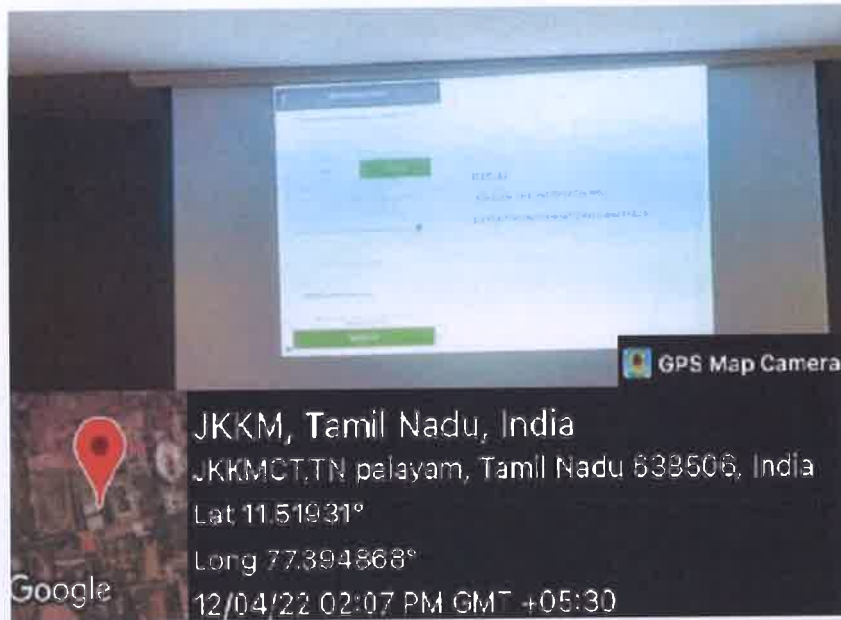

J.K.K.MUNIRAJAH COLLEGE OF TECHNOLOGY

Approved by AICTE, New Delhi and Affiliated to Anna University, Chennai.

T.N.Palayam (Po), Gobi (Tk), Erode (Dt) – 638 506

Photos of Presentation about SOS Kavalan App

Seede
PRINCIPAL
JKK MUNIRAJAH COLLEGE
OF TECHNOLOGY
T.N. PALAYAM (Po)-638 506.
GOBI (Tk), ERODE (Dt).