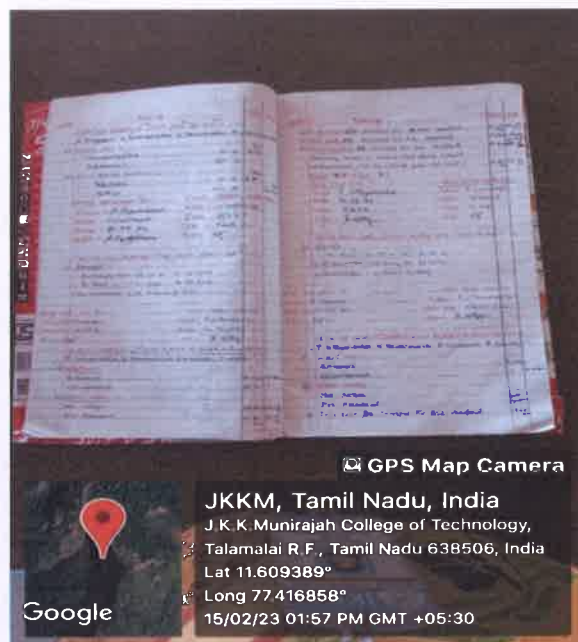

J.K.K.MUNIRAJAH COLLEGE OF TECHNOLOGY

Approved by AICTE, New Delhi And Affiliated to Anna University, Chennai.

Accredited by NAAC with "A" grade

T.N. Palayam (Po), Gobi (Tk), Erode (Dt) – 638 506

Photos of Staff Permission Leave IN/ OUT Note