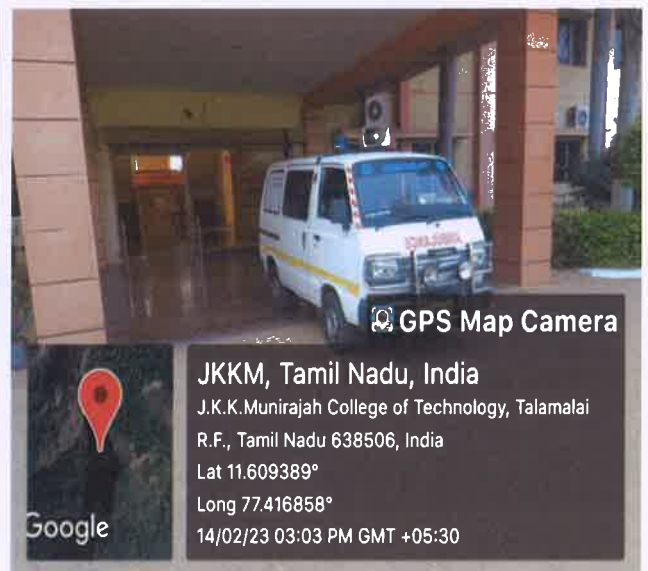

J.K.K.MUNIRAJAH COLLEGE OF TECHNOLOGY

Approved by AICTE, New Delhi And Affiliated to Anna University, Chennai.

Accredited by NAAC with "A" grade

T.N. Palayam (Po), Gobi (Tk), Erode (Dt) – 638 506

Photo of Emergency Van