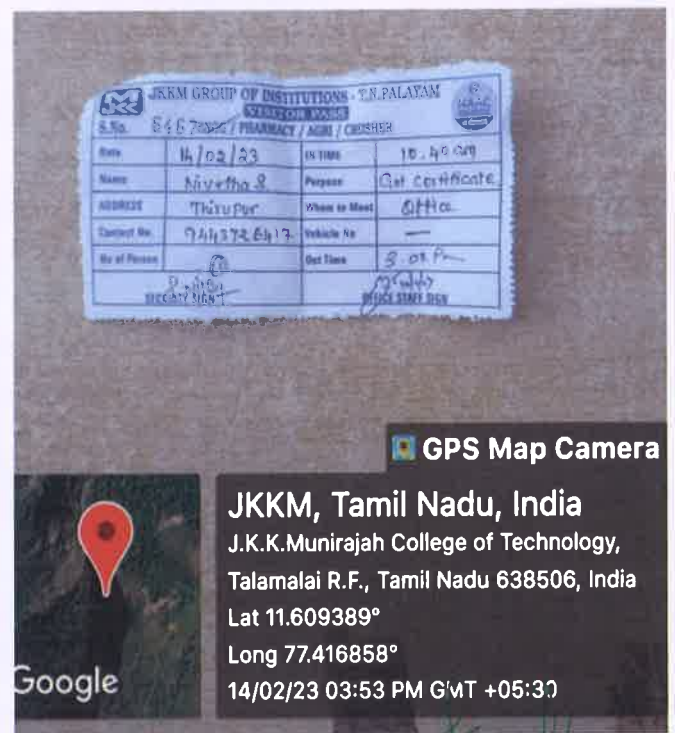

Photo of Student Out Pass Form

Photo of Visitor Out Pass Form

PRINCIPAL
JKK MUNIRAJAH COLLEGE OF TECHNOLOGY

T.N. PALAYAM (Po)-638 506.
GOBI (Tk), ERODE (Dt).

J.K.K.MUNIRAJAH COLLEGE OF TECHNOLOGY

Approved by AICTE, New Delhi And Affiliated to Anna University, Chennai.