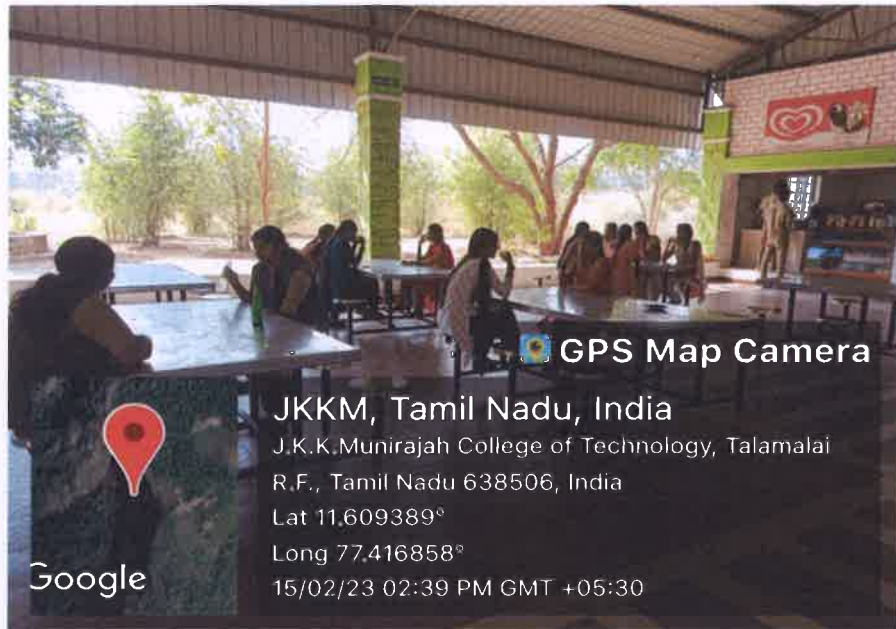

J.K.K.MUNIRAJAH COLLEGE OF TECHNOLOGY

Approved by AICTE, New Delhi And Affiliated to Anna University, Chennai.

Accredited by NAAC with "A" grade

T.N. Palayam (Po), Gobi (Tk), Erode (Dt) – 638 506

Photo of Cafeteria for Girls students