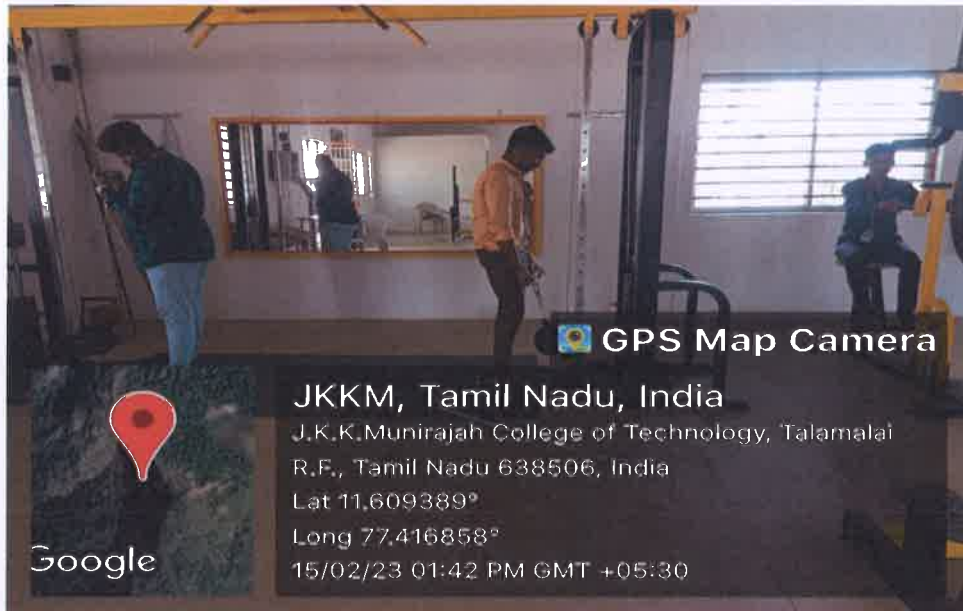

Accredited by NAAC with "A" grade

T.N. Palayam (Po), Gobi (Tk), Erode (Dt) – 638 506

JKKM FITNESS CENTRE FOR MEN

Photo of Fitness Centre for Boys students

PRINCIPAL

**JKK MUNIRAJAH COLLEGE
OF TECHNOLOGY
T.N. PALAYAM (Po), 638 506
GOBI (Tk), ERODE (Dt).**