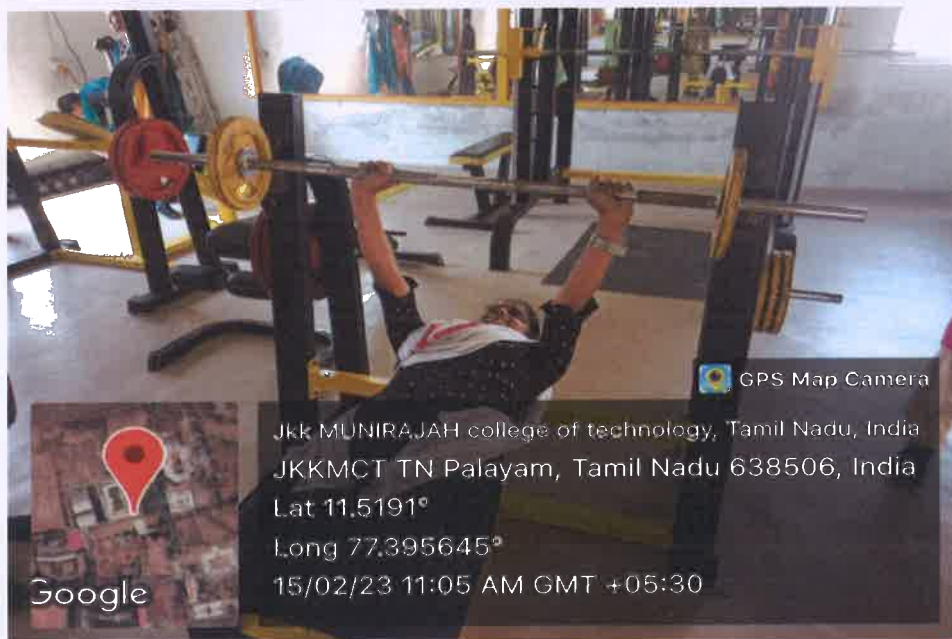

J.K.K.MUNIRAJAH COLLEGE OF TECHNOLOGY

Approved by AICTE, New Delhi And Affiliated to Anna University, Chennai.

Accredited by NAAC with "A" grade

T.N. Palayam (Po), Gobi (Tk), Erode (Dt) – 638 506

JKKM FITNESS CENTRE FOR WOMEN