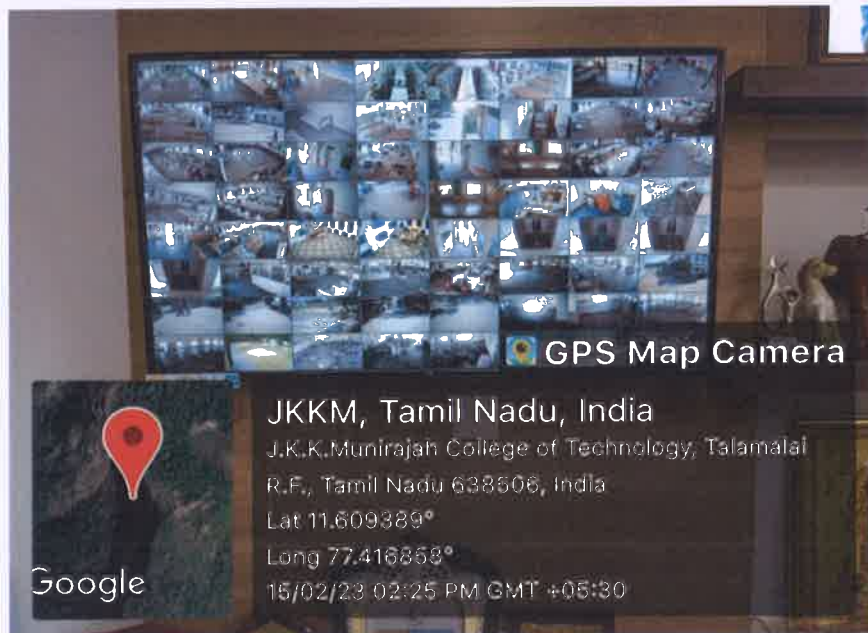

Photo of Security Room

GPS Map Camera
JKKM, Tamil Nadu, India
J.K.K.Munirajah College of Technology, Talamalai
R.F., Tamil Nadu 638506, India
Lat 11.609389°
Long 77.416858°
15/02/23 02:25 PM GMT +05:30

Photo of Monitoring Surveillance -Overall Campus

Seede
PRINCIPAL

**JKK MUNIRAJAH COLLEGE
OF TECHNOLOGY**

**T.N. PALAYAM (Po)-638 506,
GOBI (Tk), ERODE (Dt).**