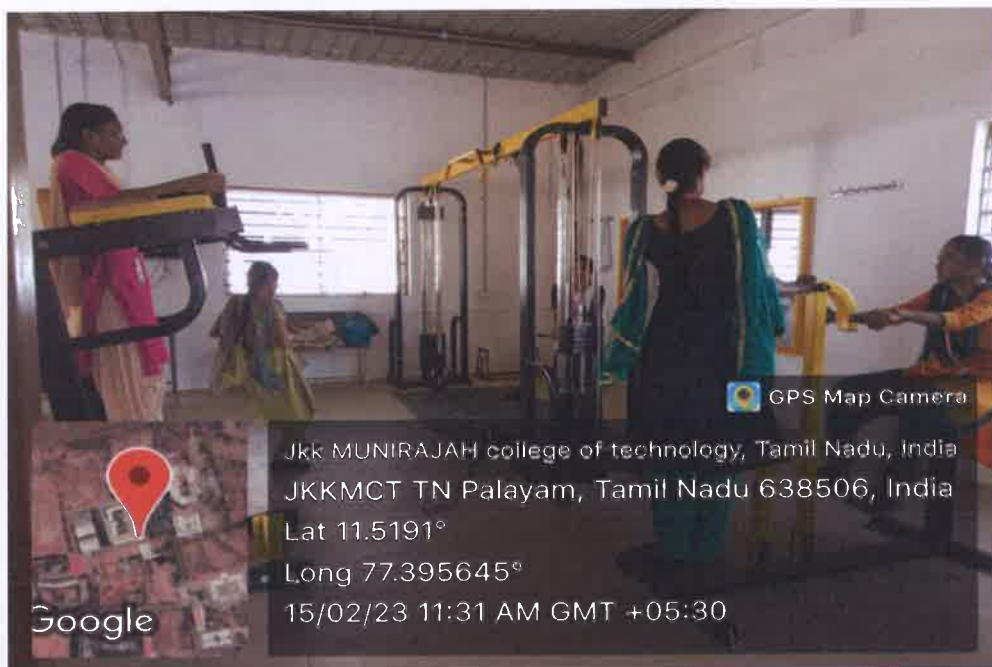

J.K.K.MUNIRAJAH COLLEGE OF TECHNOLOGY

Approved by AICTE, New Delhi And Affiliated to Anna University, Chennai.

Accredited by NAAC with "A" grade

T.N. Palayam (Po), Gobi (Tk), Erode (Dt) – 638 506

JKKM FITNESS CENTRE FOR WOMEN