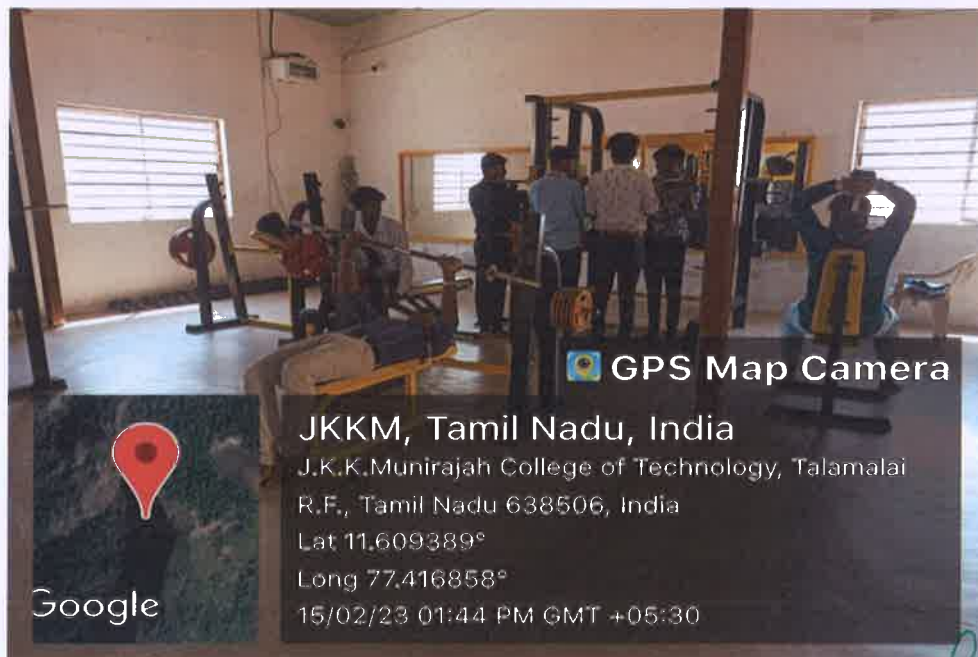

Accredited by NAAC with "A" grade

T.N. Palayam (Po), Gobi (Tk), Erode (Dt) – 638 506

JKKM FITNESS CENTRE FOR MEN

Photo of Fitness Centre for Boys students

PRINCIPAL

**JKK MUNIRAJAH COLLEGE
OF TECHNOLOGY
T.N. PALAYAM (Po), 638 506
GOBI (Tk), ERODE (Dt).**