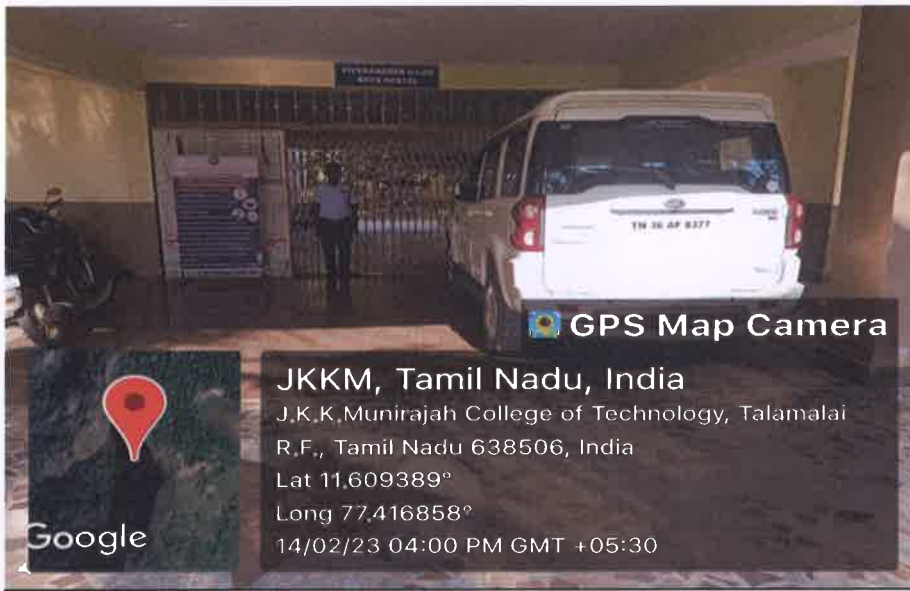

Accredited by NAAC with "A" grade

T.N. Palayam (Po), Gobi (Tk), Erode (Dt) – 638 506

BOYS HOSTEL

Photo of Boys Hostel

PRINCIPAL

**JKK MUNIRAJAH COLLEGE
OF TECHNOLOGY**

**T.N. PALAYAM (Po)-638 506.
GOBI (Tk), ERODE (Dt).**