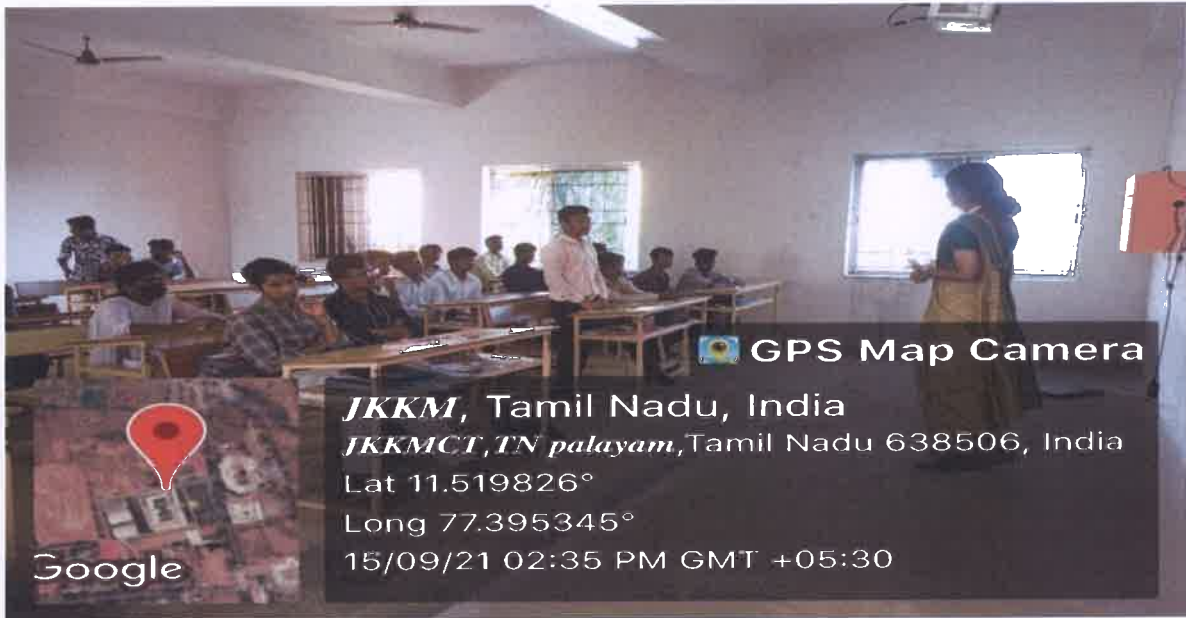

J.K.K. MUNIRAJAH COLLEGE OF TECHNOLOGY

Approved by AICTE, New Delhi and Affiliated to Anna University, Chennai.

T.N. Palayam (Po), Gobi (Tk), Erode (Dt) – 638 506

3.ENGINEER'S DAY CELEBRATION

Seedle
PRINCIPAL
JKK MUNIRAJAH COLLEGE
OF TECHNOLOGY
T.N. PALAYAM (PO)-638506
GOBI (TK), ERODE (DT).