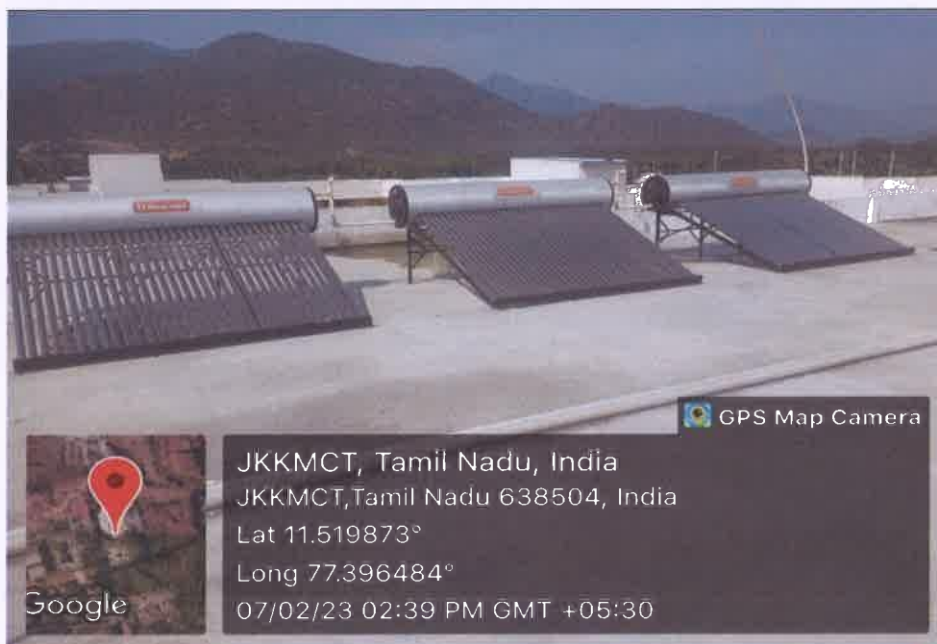

Approved by AICTE, New Delhi and Affiliated to Anna University, Chennai.

Accredited by NAAC with "A" grade

T.N. Palayam (Po), Gobi (Tk), Erode (Dt) – 638 506

Photos of Solar Water Heater located at Boys Hostel