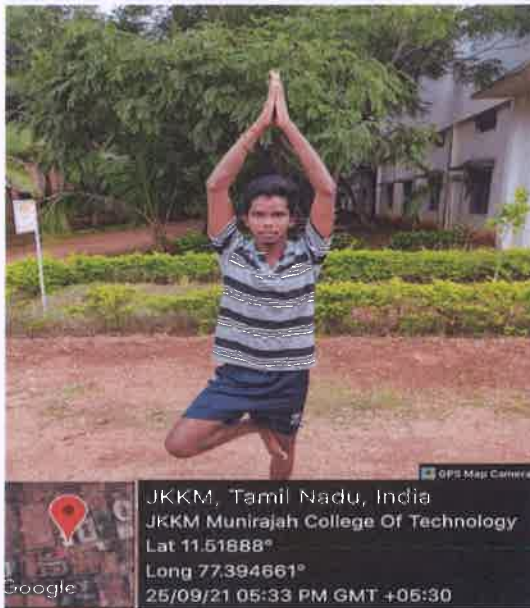

Place : JKKMCT

Date : 25.09.2021

Photo of Fit India Freedom Run activity at JKKMCT campus on 25.09.2021

Principle
PRINCIPAL

JKK MUNIRAJAH COLLEGE
OF TECHNOLOGY
T.N. PALAYAM (Po)-638506.
GOBI (TK), ERODE (Dt).