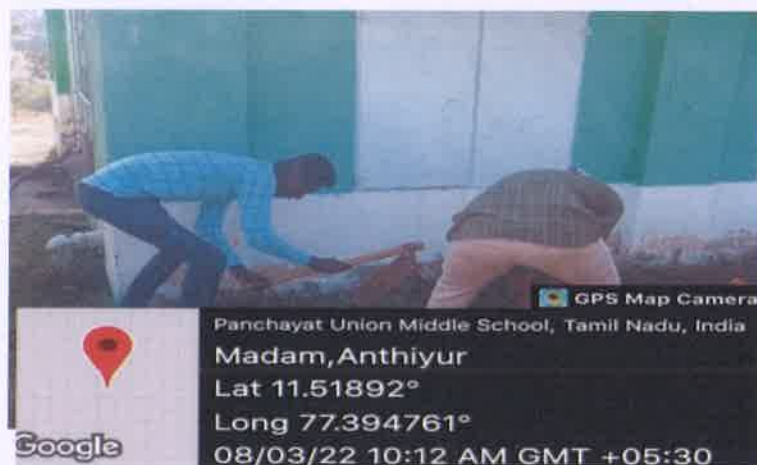

PAINTING FOR SCHOOL –TUESDAY(08.03.2022)10.00AM