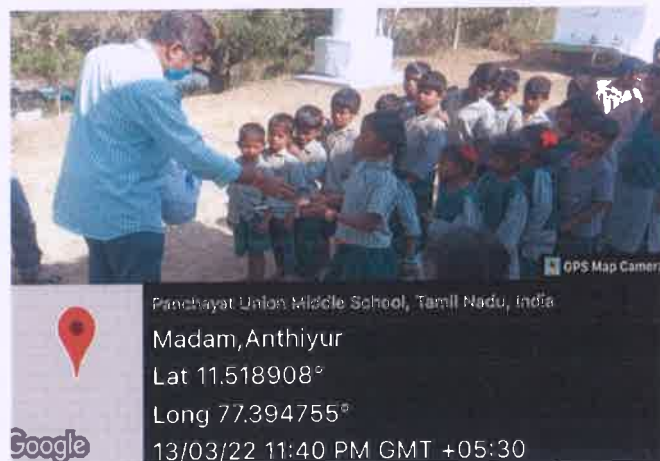

In the morning session Principal – JKKMCT and our NSS volunteers were distributed notice for the awareness of drug and alcohol for village peoples.

VALEDICTORY FUNCTION OF N.S.S SPECIAL CAMP–SUNDAY (13.03.2022)-11AM