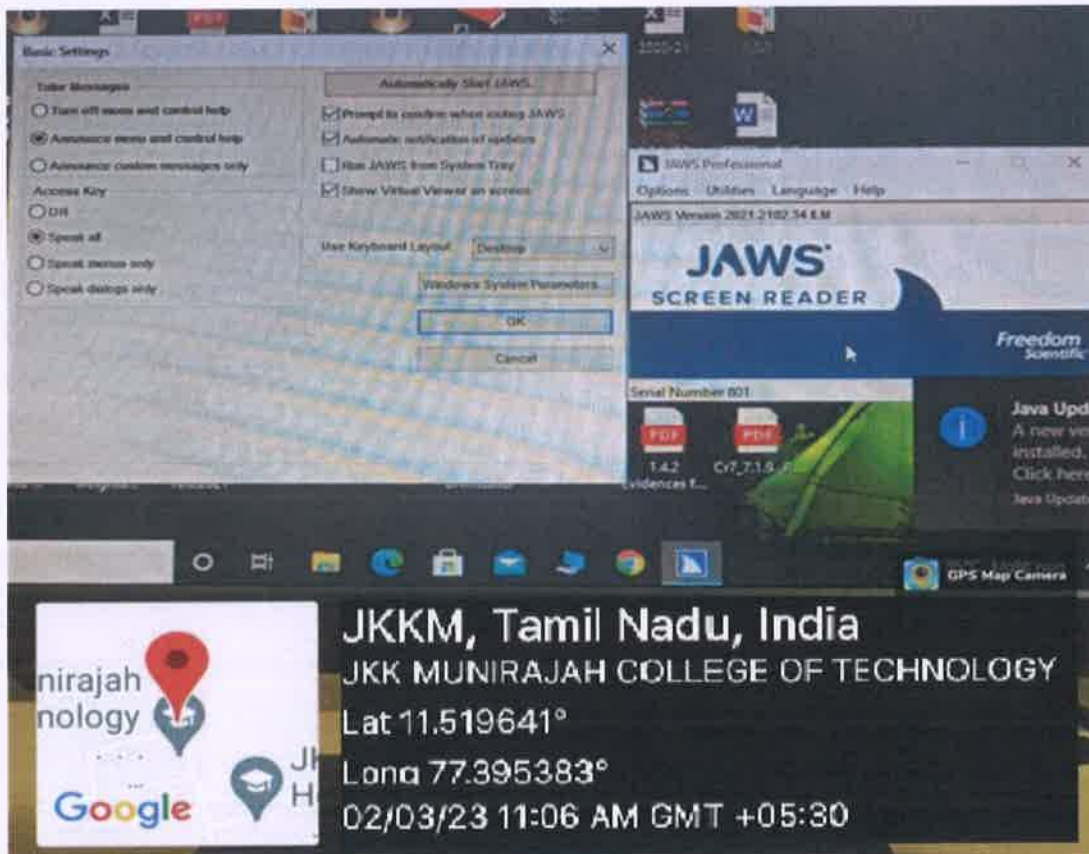

## JAWS SOFTWARE

### SYSTEM CONFIGURATION

**Hard Disk** : 1 TB  
**RAM** : 4 GB  
**Operating System** : WINDOWS 10 or WINDOWS 7  
**Processor** : INTEL I 3

Photo of JAWS Software

*[Signature]*

**PRINCIPAL**  
**J.K.K. MUNIRAJAH COLLEGE**  
**OF TECHNOLOGY**