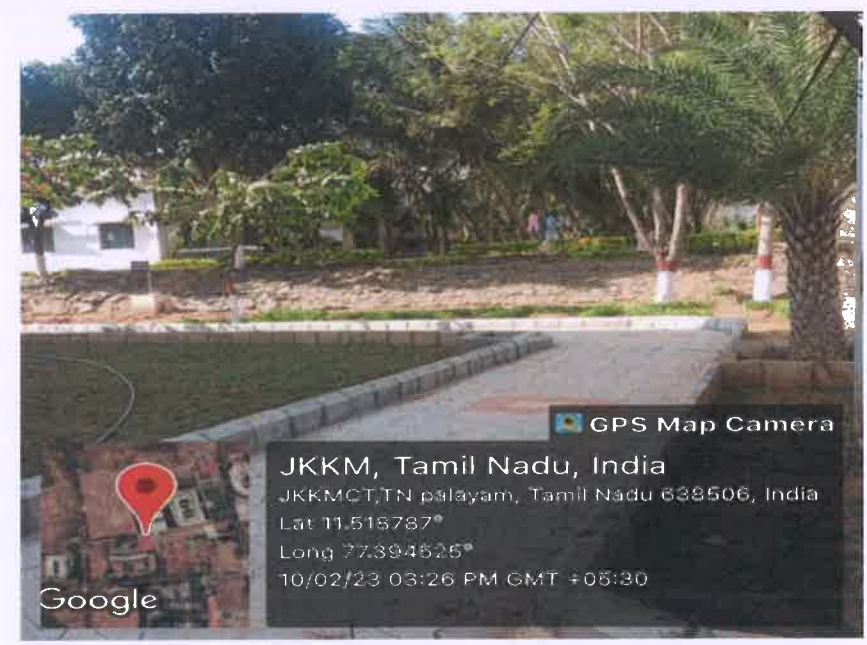

Accredited by NAAC with "A" grade

T.N. Palayam (Po), Gobi (Tk), Erode (Dt) – 638 506

Wheelchair Friendly Pathways – To Access the Indoor & Outdoor Playground

Handwritten signature
PRINCIPAL

J.K.K. MUNIRAJAH COLLEGE
OF TECHNOLOGY
T.N. PALAYAM (Po)-638 506.
GOBI(Tk), ERODE (Dt).