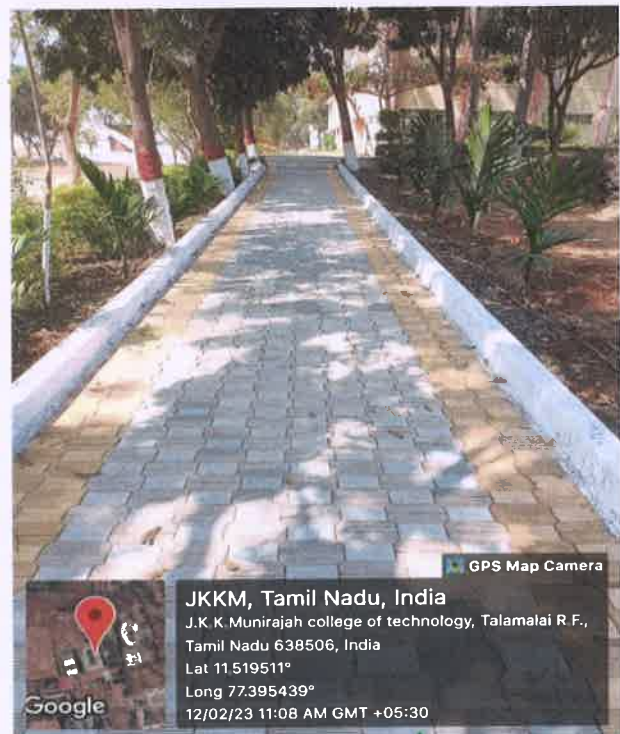

J.K.K. MUNIRAJAH COLLEGE OF TECHNOLOGY

Approved by AICTE, New Delhi and Affiliated to Anna University, Chennai.

Accredited by NAAC with "A" grade

T.N. Palayam (Po), Gobi (Tk), Erode (Dt) – 638 506

0

Photos of Tactile path

Seede
PRINCIPAL

**JKK MUNIRAJAH COLLEGE
OF TECHNOLOGY**

**T.N. PALAYAM (Po)-638 506.
GOBI (TK), ERODE (Dt).**