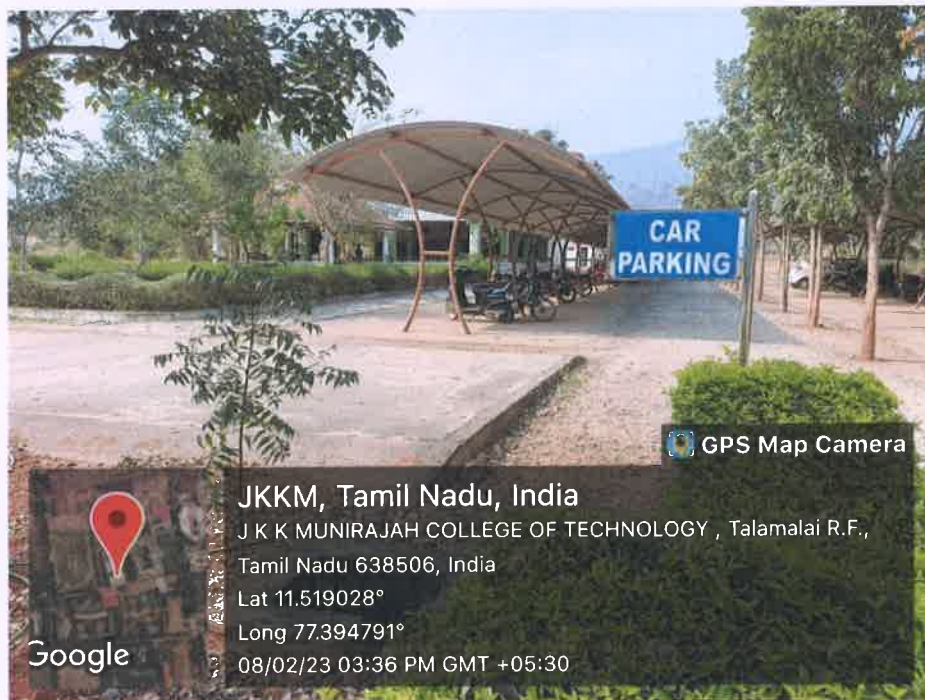

Accredited by NAAC with "A" grade

T.N. Palayam (Po), Gobi (Tk), Erode (Dt) – 638 506

Photo for display board of parking

Seede
PRINCIPAL

JKK MUNIRAJAH COLLEGE
OF TECHNOLOGY
T.N. PALAYAM (Po)-638 506.
GOBI (Tk) ERODE (Dt).