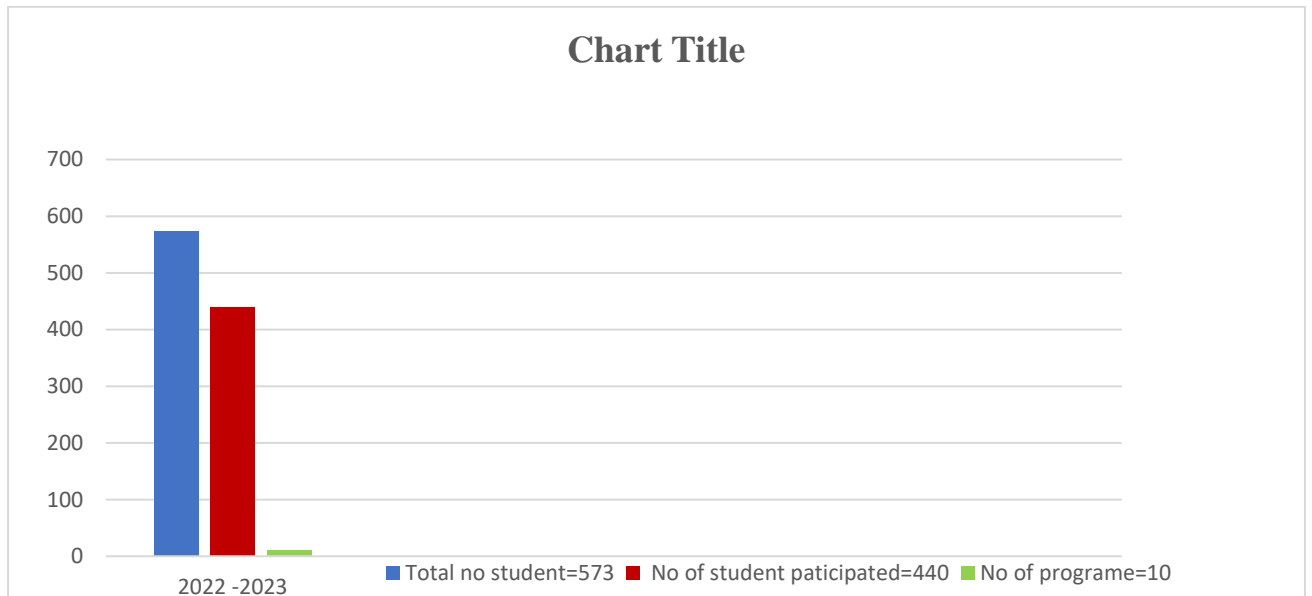

Approved by AICTE, New Delhi and Affiliated to Anna University, Chennai

Accredited by NAAC with 'A' Grade

T.N. Palayam (Po), Gobi (Tk), Erode (Dt) – 638 506

SUMMARY OF THE STUDENTS PARTICIPATED IN THE EXTENSION ACTIVITIES FOR THE YEARS 2022-2023