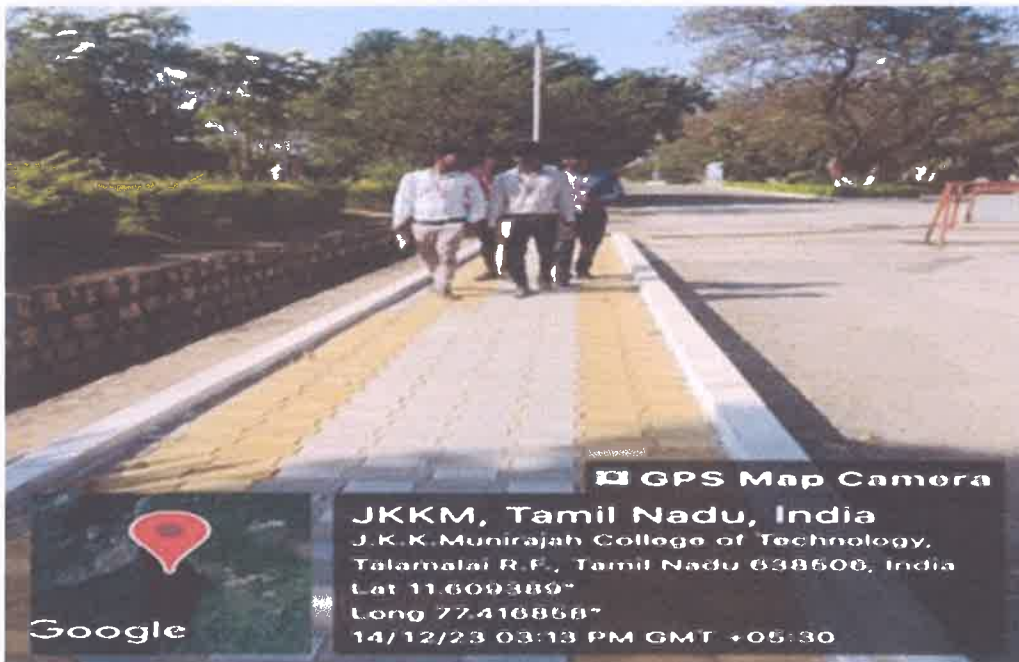

FIG 46: PEDESTRIAN WALK AREA-II

[Handwritten Signature]
PRINCIPAL
JKK MUNIRAJAH COLLEGE
OF TECHNOLOGY
T.N. PALAYAM (Po)-638 506.
GOBI (TK), ERODE (DT).