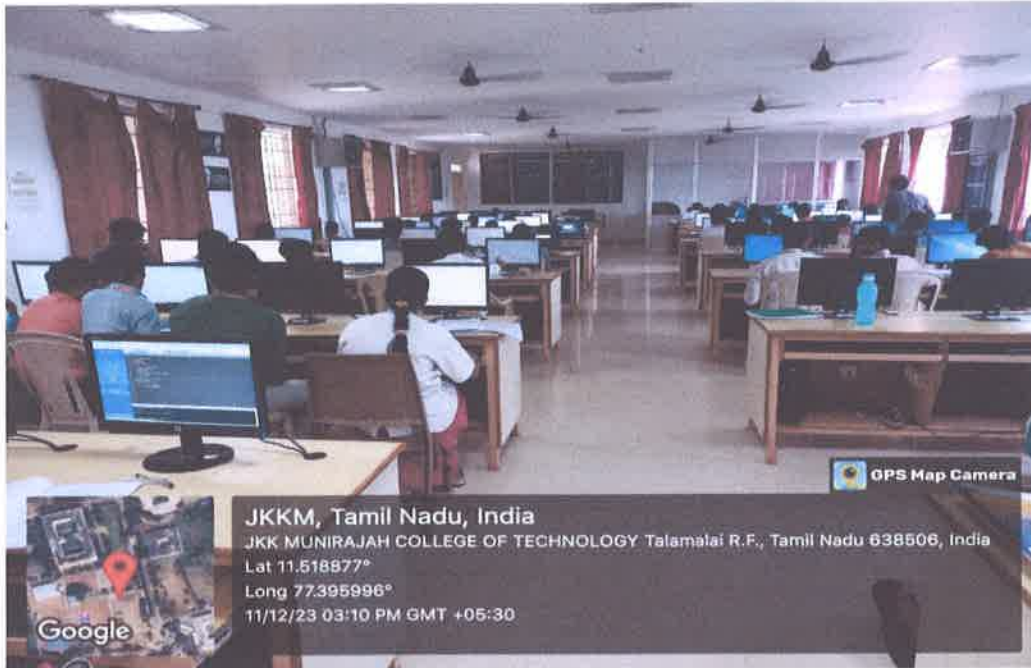

J.K.K. MUNIRAJAH COLLEGE OF TECHNOLOGY

Approved by AICTE, New Delhi And Affiliated to Anna University, Chennai.

Accredited by NAAC with "A" grade

T.N. Palayam (Po), Gobi (Tk), Erode (Dt) – 638 506

FIG 11: COMPUTER CENTRE-V