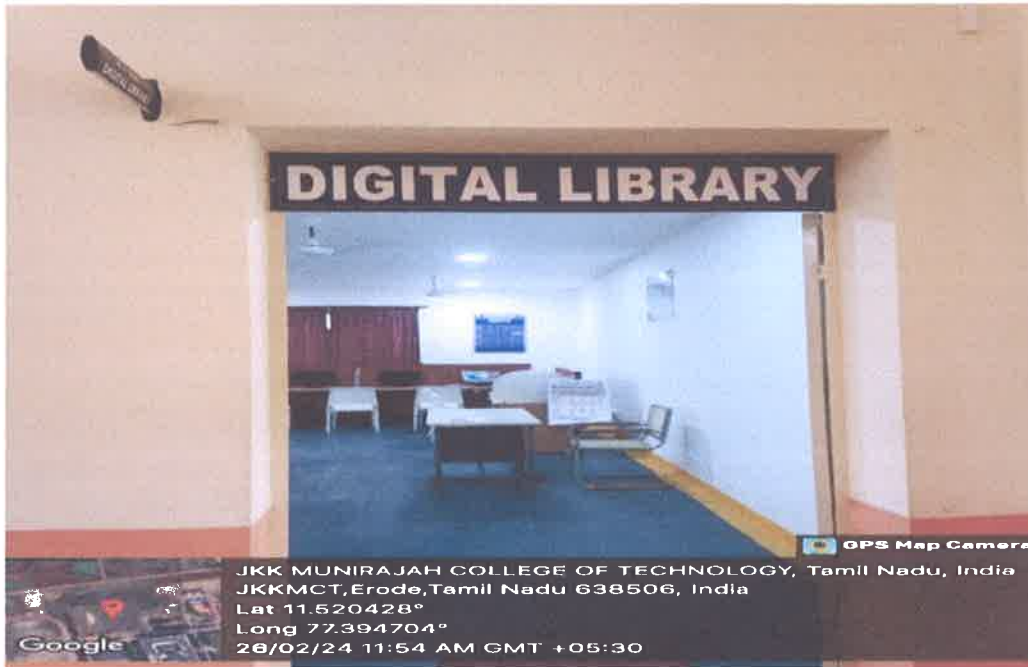

J.K.K. MUNIRAJAH COLLEGE OF TECHNOLOGY

Approved by AICTE, New Delhi And Affiliated to Anna University, Chennai.

Accredited by NAAC with "A" grade

T.N. Palayam (Po), Gobi (Tk), Erode (Dt) – 638 506

FIG 15: DIGITAL LIBRARY