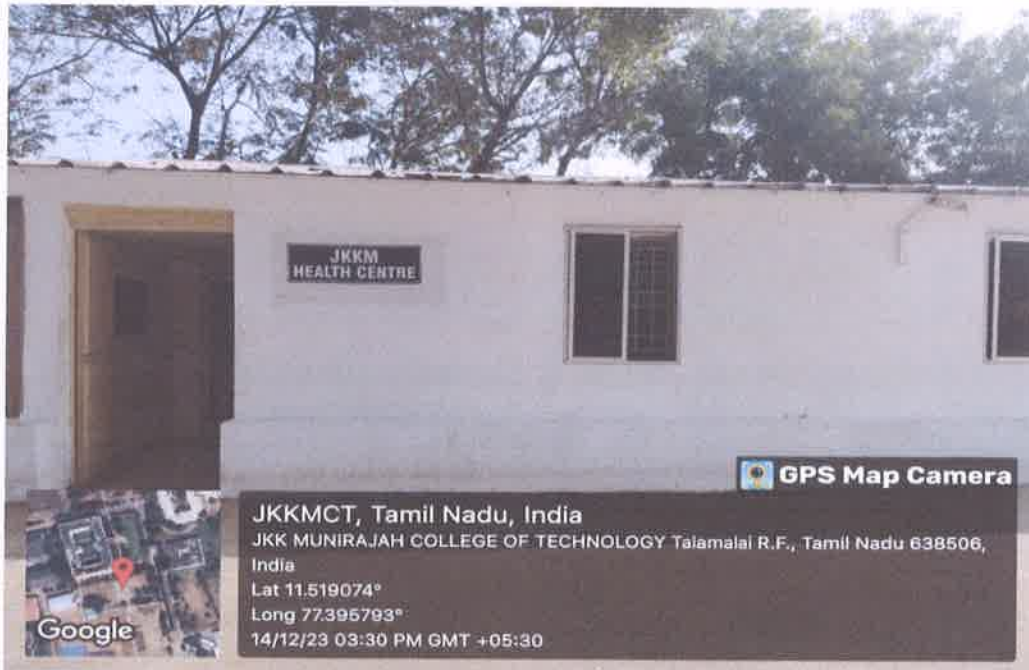

Accredited by NAAC with "A" grade

T.N. Palayam (Po), Gobi (Tk), Erode (Dt) – 638 506

FIG 19: GIRLS HOSTEL

FIG 20: HEALTH CENTRE OUTSIDE VIEW

PRINCIPAL
JKK MUNIRAJAH COLLEGE
OF TECHNOLOGY
T.N. PALAYAM (Po)-638 506.
Gobi (Tk), Erode (Dt).