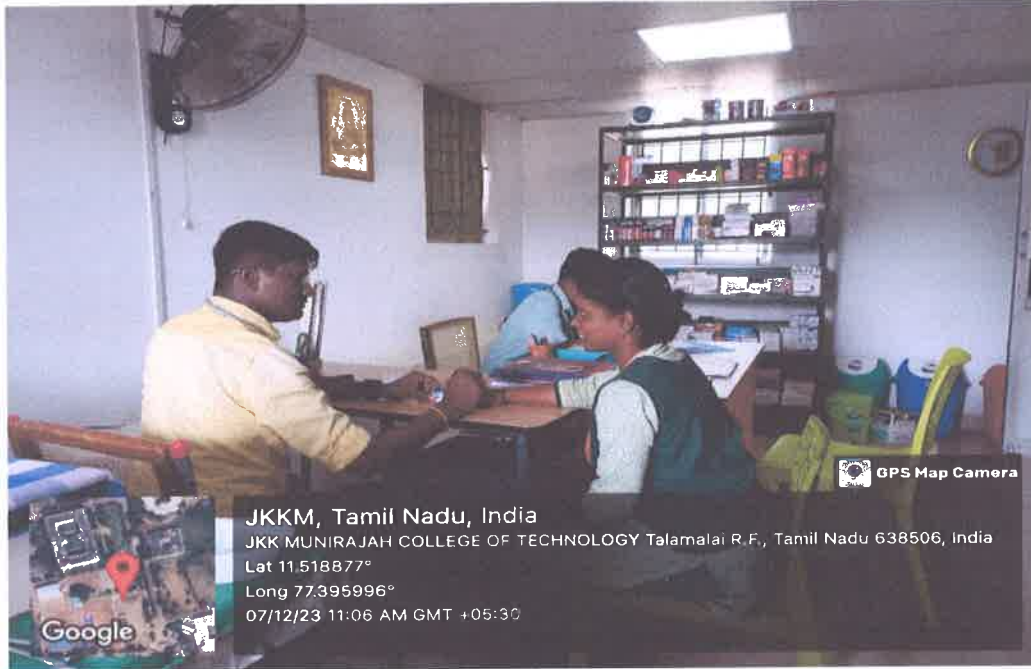

J.K.K. MUNIRAJAH COLLEGE OF TECHNOLOGY

Approved by AICTE, New Delhi And Affiliated to Anna University, Chennai.

Accredited by NAAC with "A" grade

T.N. Palayam (Po), Gobi (Tk), Erode (Dt) – 638 506

FIG 21: HEALTH CENTRE INSIDE VIEW