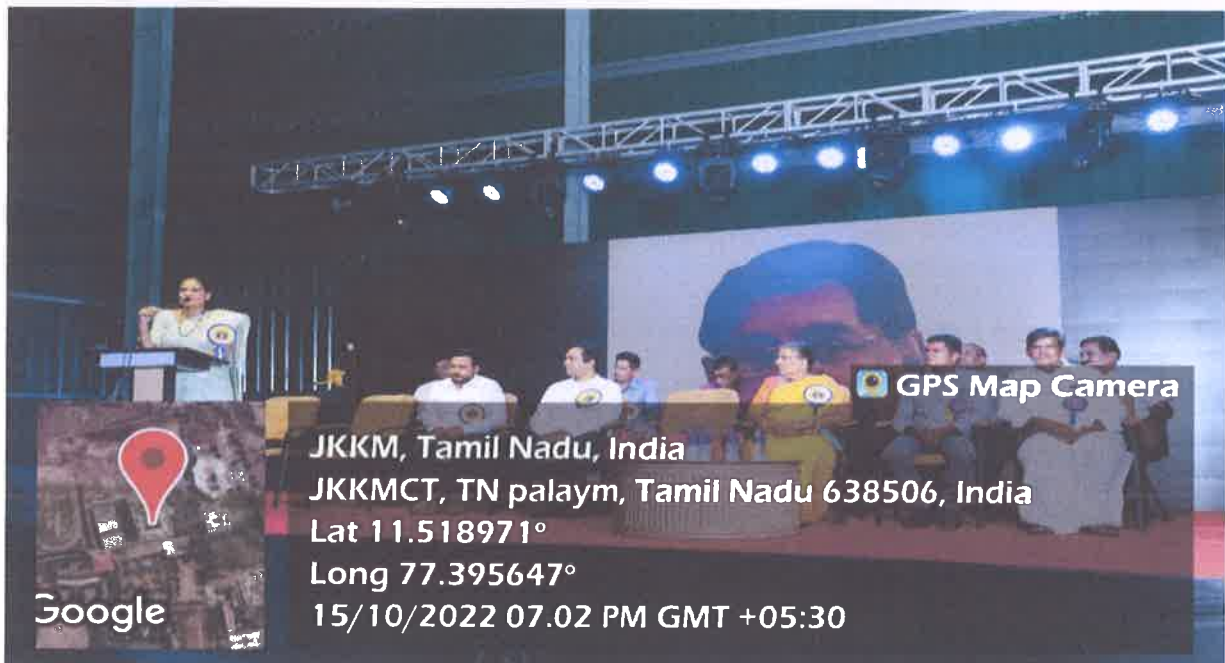

Chief guest introduction

PRINCIPAL
JKK MUNIRAJAH COLLEGE
OF TECHNOLOGY
T.N. PALAYAM (Po)-638 506.
GOBI (TK), ERODE (DT).