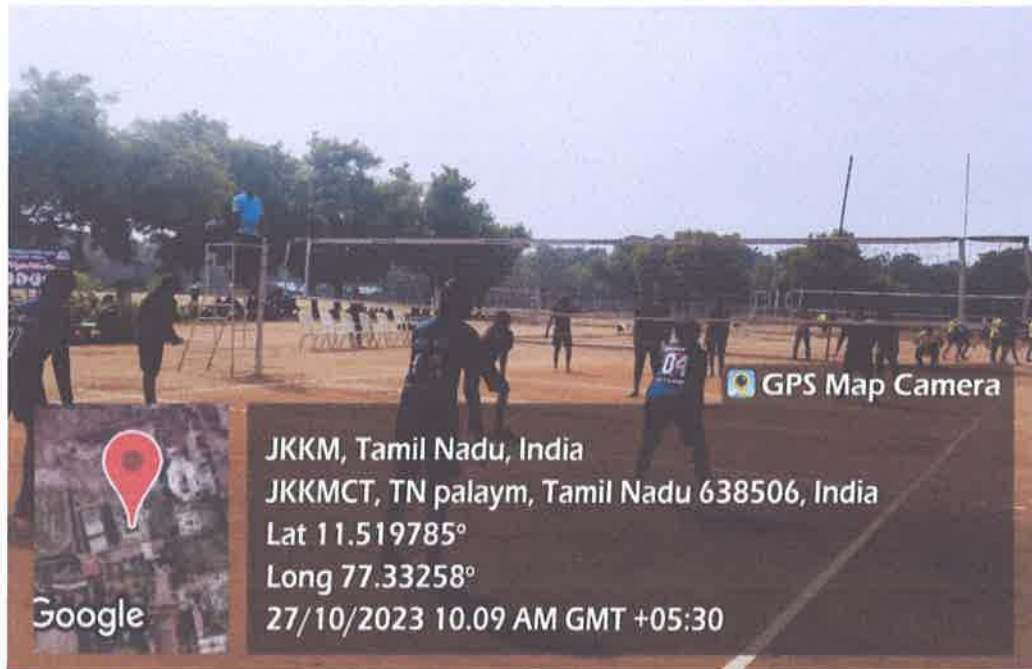

J.K.K. MUNIRAJAH COLLEGE OF TECHNOLOGY

Approved by AICTE, New Delhi And Affiliated to Anna University, Chennai.

Accredited by NAAC with "A" grade

T.N. Palayam (Po), Gobi (Tk), Erode (Dt) – 638 506

Figure 25: Volley Ball