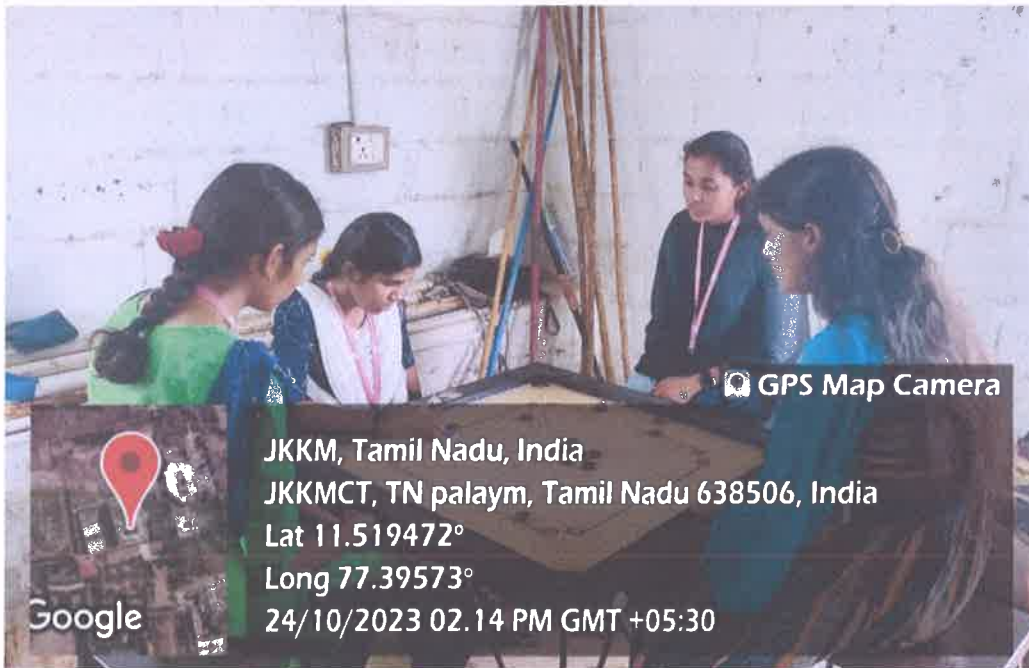

**J.K.K. MUNIRAJAH COLLEGE OF TECHNOLOGY**

Approved by AICTE, New Delhi And Affiliated to Anna University, Chennai.

Accredited by NAAC with "A" grade

T.N. Palayam (Po), Gobi (Tk), Erode (Dt) – 638 506

**Figure3: Carrom**