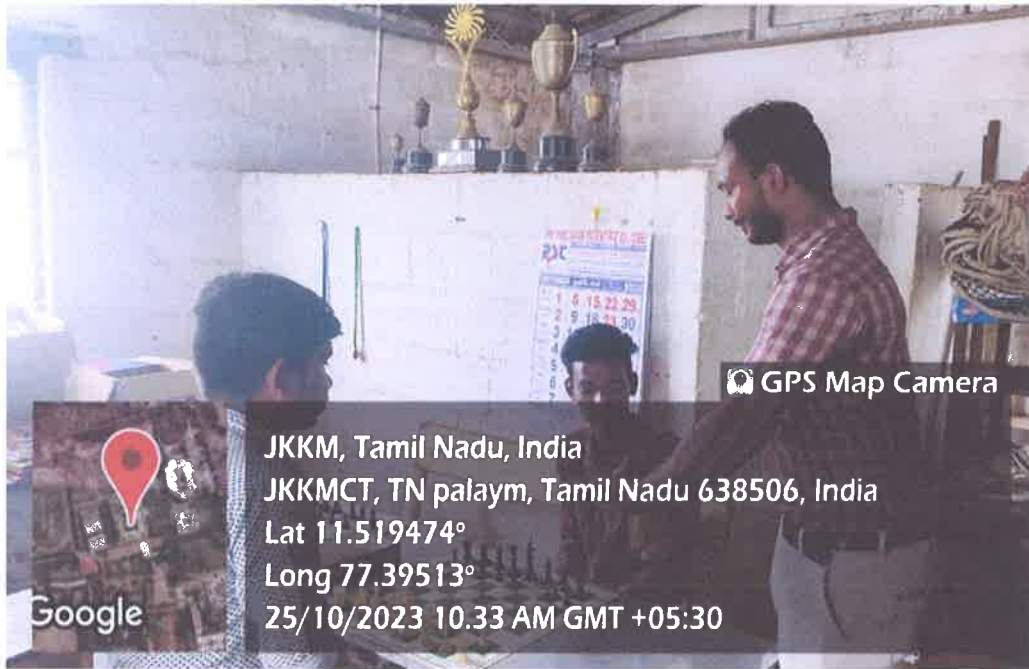

J.K.K. MUNIRAJAH COLLEGE OF TECHNOLOGY

Approved by AICTE, New Delhi And Affiliated to Anna University, Chennai.

Accredited by NAAC with "A" grade

T.N. Palayam (Po), Gobi (Tk), Erode (Dt) – 638 506

Figure 5: Chess