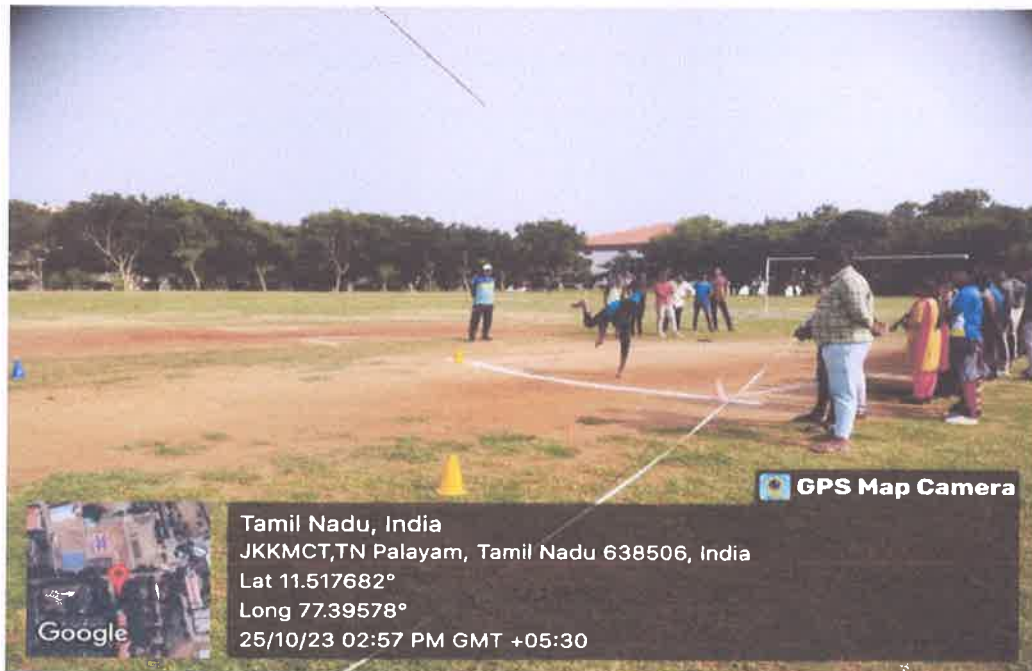

**J.K.K. MUNIRAJAH COLLEGE OF TECHNOLOGY**

Approved by AICTE, New Delhi And Affiliated to Anna University, Chennai.

Accredited by NAAC with "A" grade

T.N. Palayam (Po), Gobi (Tk), Erode (Dt) – 638 506

**Figure 11: Javelin Throw**