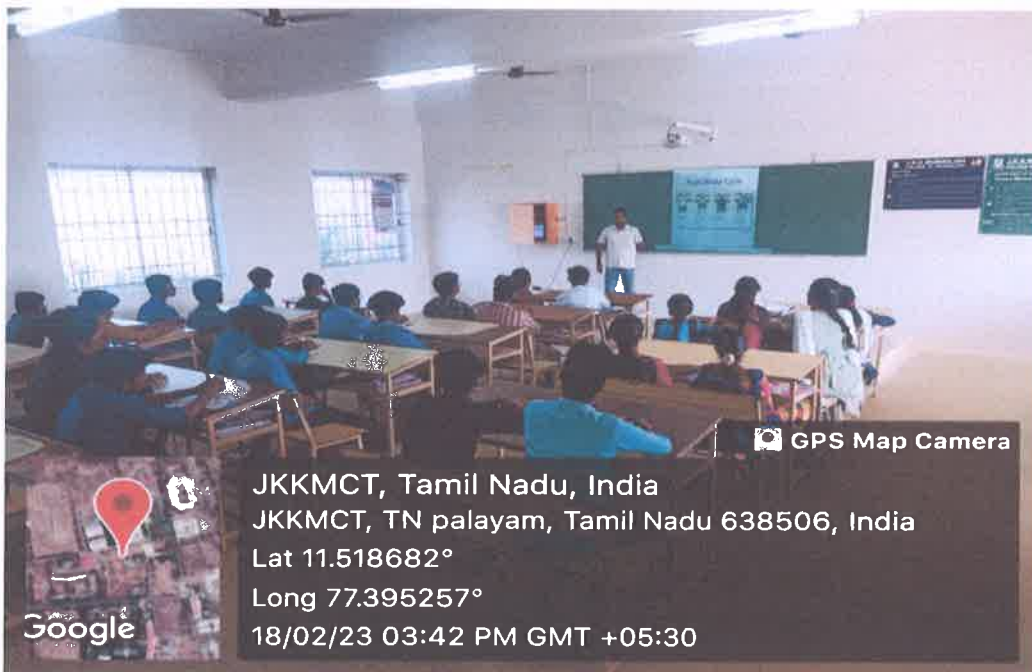

H-412 Classroom inside view

PRINCIPAL
JKK MUNIRAJAH COLLEGE
OF TECHNOLOGY
T.N. PALAYAM (Po)-638 506.
GOBI (Tk), ERODE (Dt).