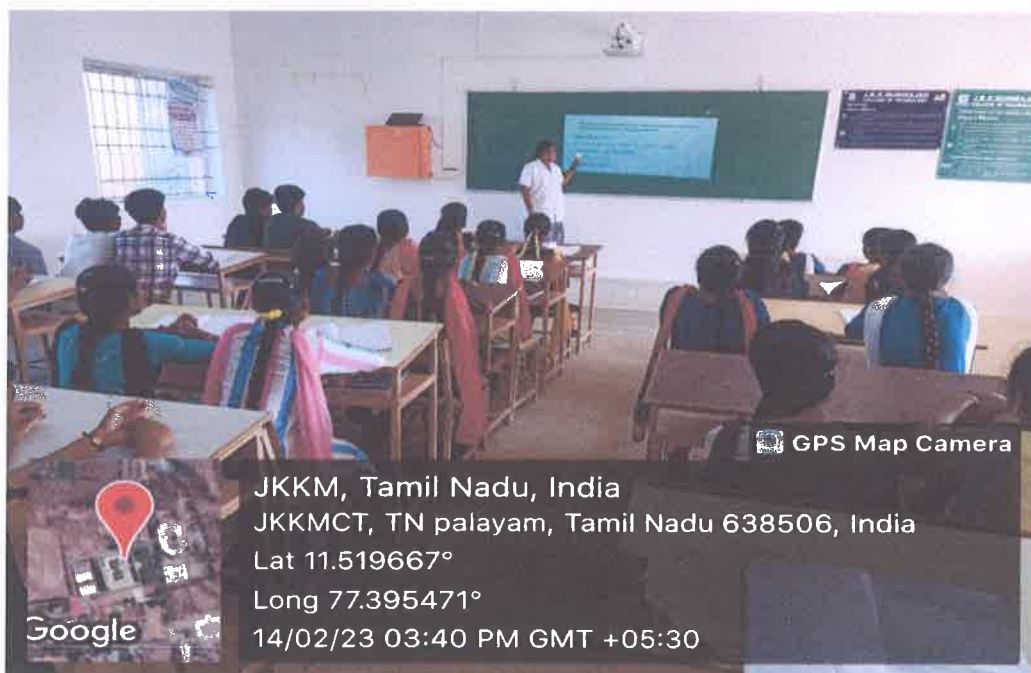

H-410 Classroom inside view

[Handwritten Signature]

PRINCIPAL
JKK MUNIRAJAH COLLEGE
OF TECHNOLOGY
T.N. PALAYAM (Po)-638 506.
GOBI (Tk), ERODE (Dt).