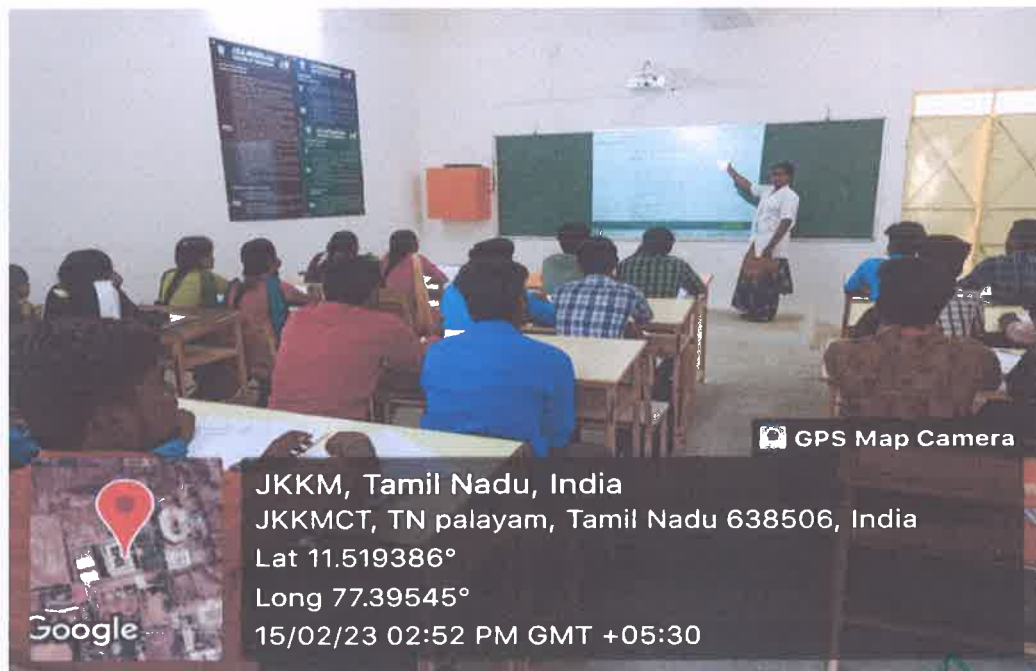

**J.K.K. MUNIRAJAH COLLEGE OF TECHNOLOGY**

Approved by AICTE, New Delhi And Affiliated to Anna University, Chennai.

Accredited by NAAC with "A" grade

T.N. Palayam (Po), Gobi (Tk), Erode (Dt) – 638 506

**H-201 Classroom outside view**