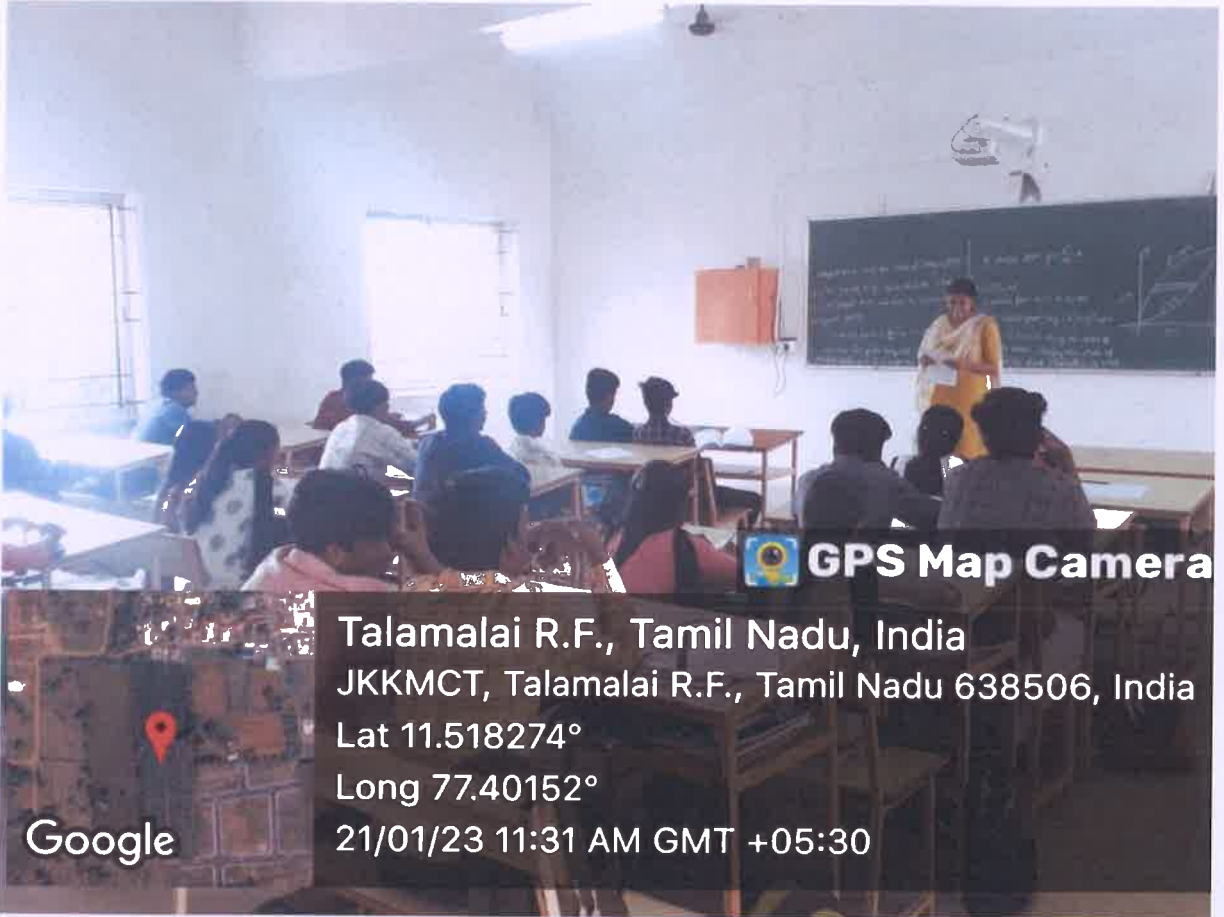

EVENT : MASTERING IN LANGUAGE
TOPIC : Uses of Vocabulary, Idioms and Phrases
DATE/ TIME : 20-01-2023 & 21-01-2023 9.00 AM TO 5.00 PM
THE RESOURCE PERSON : Mr. E.MATHIVANNAN M.A., MPhil.,B.Ed.
Mrs. K.RANJITHA M.A., B.Ed,
NO.OF STUDENTS BENIFITTED : 163