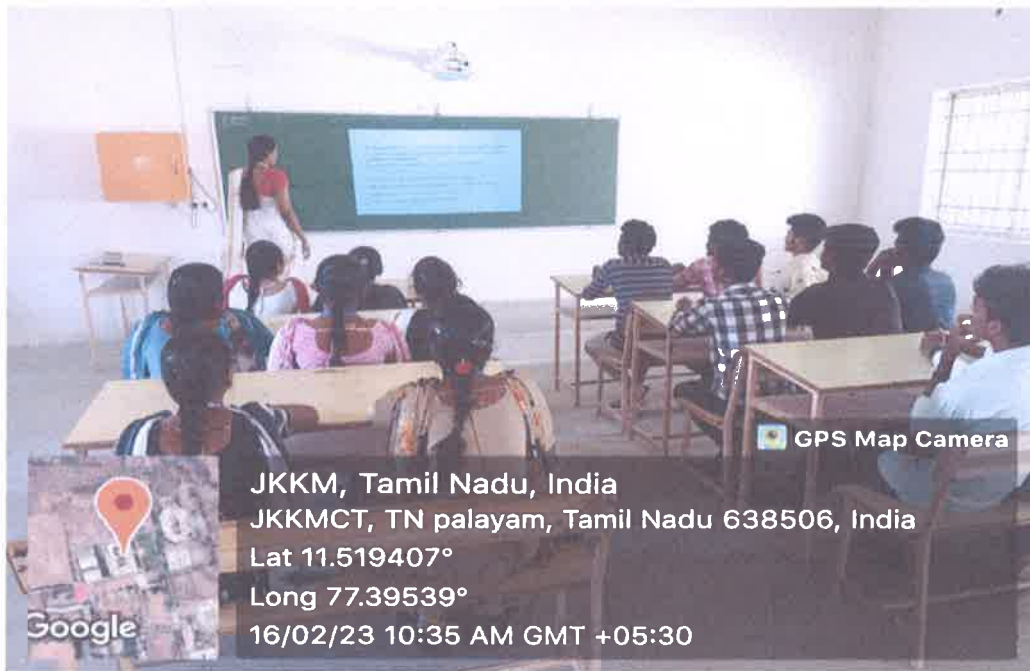

H-205 Classroom inside view

[Signature]
PRINCIPAL
JKK MUNIRAJAH COLLEGE
OF TECHNOLOGY
T.N. PALAYAM (Po)-638 506.
ERODE (Dt).