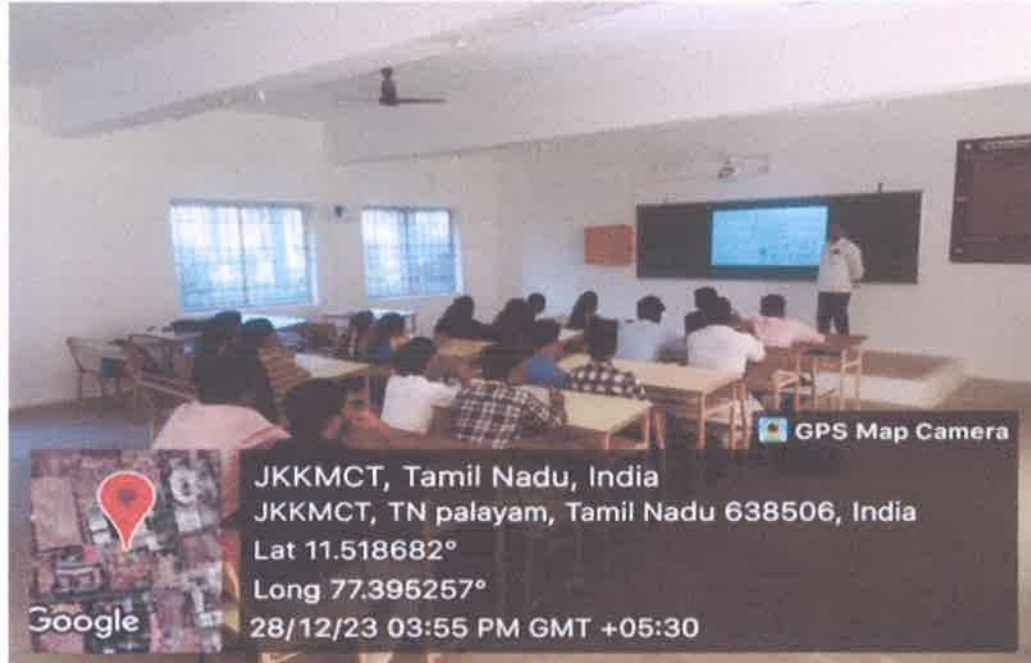

H-104 Classroom inside view

PRINCIPAL
JKK MUNIRAJAH COLLEGE
OF TECHNOLOGY
T.N. PALAYAM (Po)-638 506.
GOBI (Tk), ERODE (Dt).