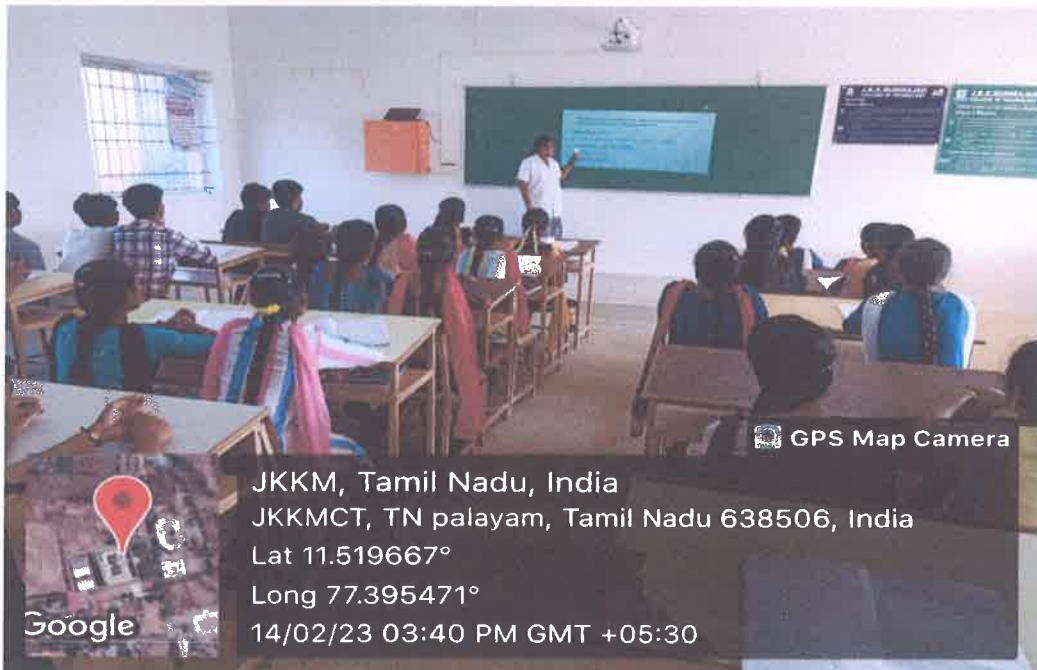

H-410 Classroom inside view

[Handwritten Signature]

PRINCIPAL
JKK MUNIRAJAH COLLEGE
OF TECHNOLOGY
T.N. PALAYAM (Po)-638 506.
GOBI (Tk), ERODE (Dt).