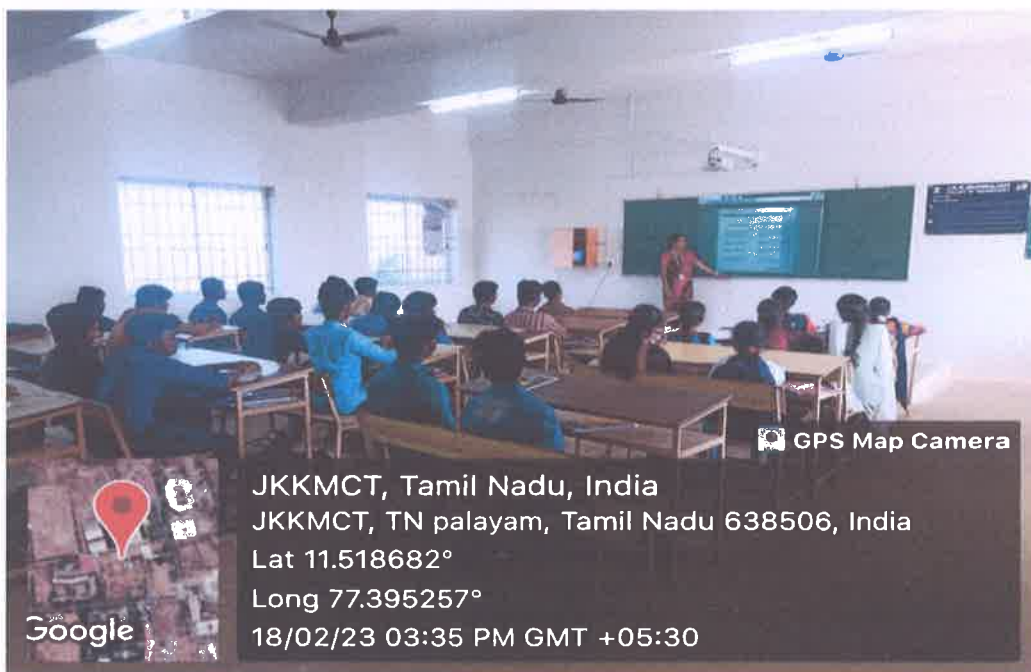

H-411 Classroom inside view

PRINCIPAL
JKK MUNIRAJAH COLLEGE
OF TECHNOLOGY
T.N. PALAYAM (Po)-638 506.
GOBI (Tk), ERODE (Dt).