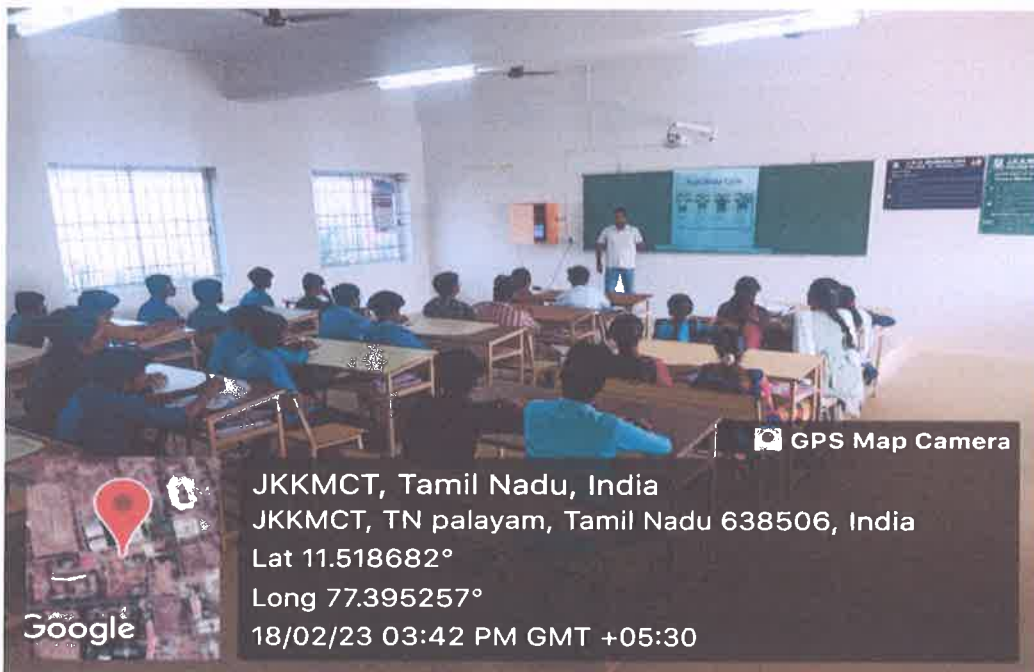

H-412 Classroom inside view

PRINCIPAL
JKK MUNIRAJAH COLLEGE
OF TECHNOLOGY
T.N. PALAYAM (Po)-638 506.
GOBI (Tk), ERODE (Dt).