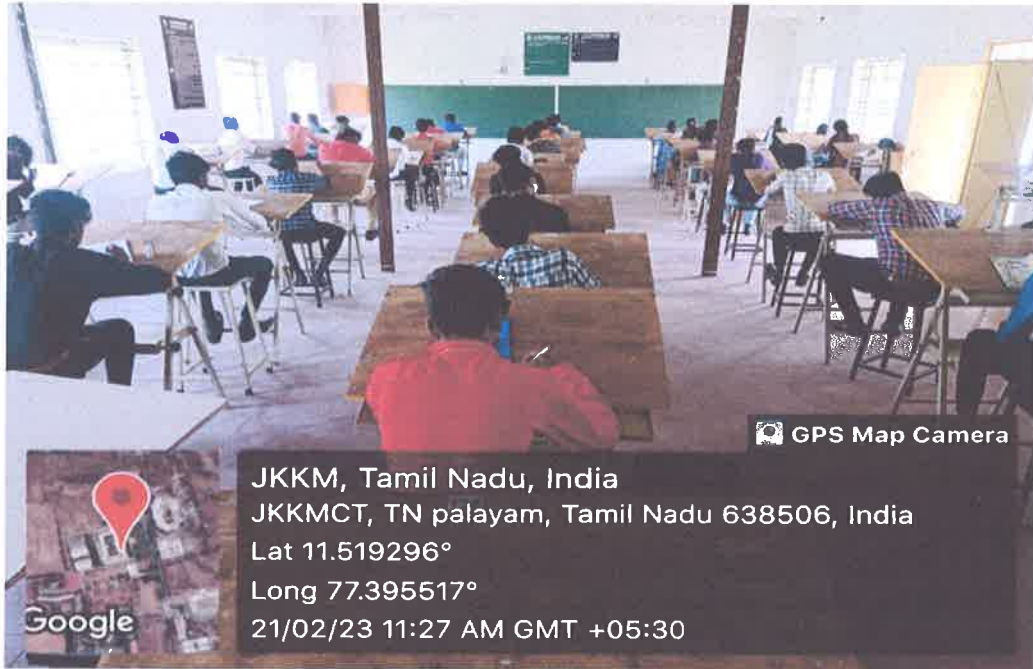

H-417 Drawing Hall inside view