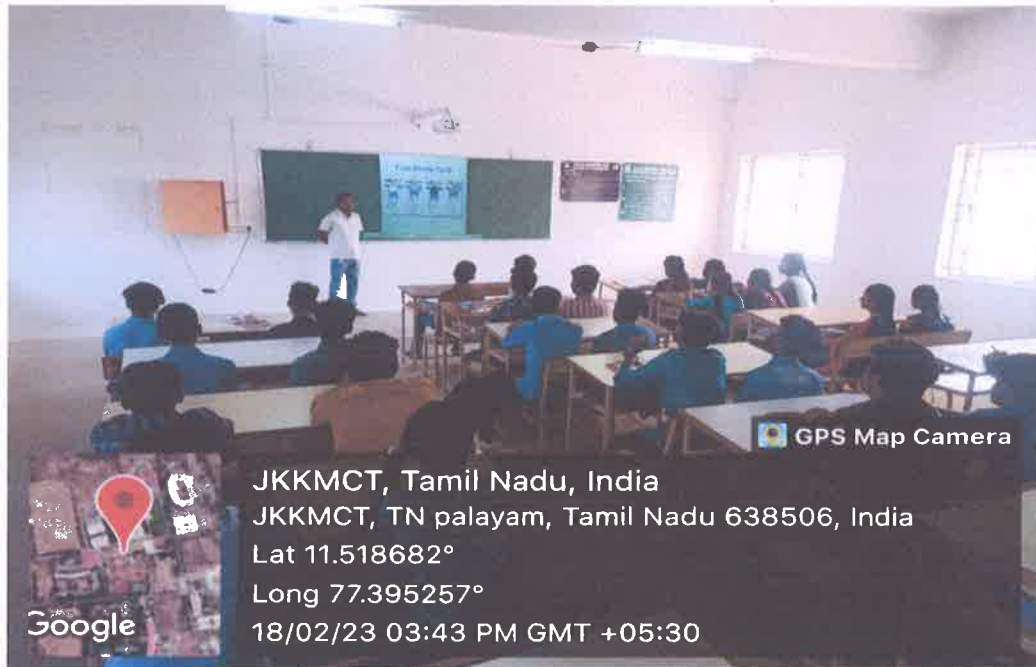

H-415 Classroom inside view

Abhishek
PRINCIPAL
J.K.K. MUNIRAJAH COLLEGE
OF TECHNOLOGY
T.N. PALAYAM (Po)-638 506.
GObi (Tk), ERODE (Dt).