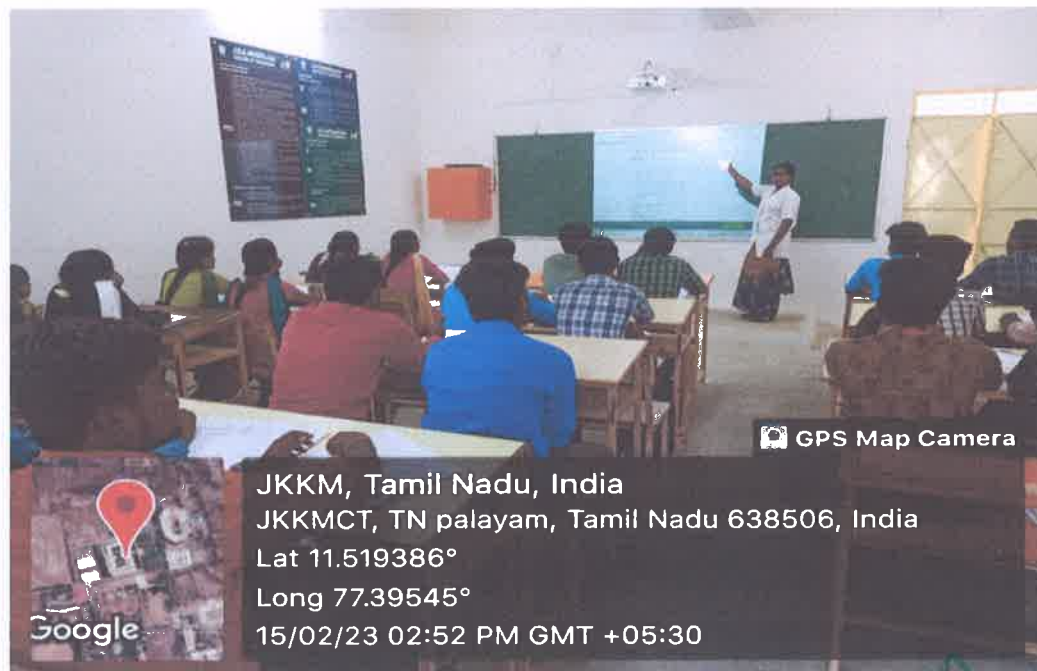

H-201 Classroom inside view

[Handwritten Signature]
PRINCIPAL
JKK MUNIRAJAH COLLEGE
OF TECHNOLOGY
T.N. PALAYAM (Po)-638 506,
GOBI (TK), ERODE (Dt).