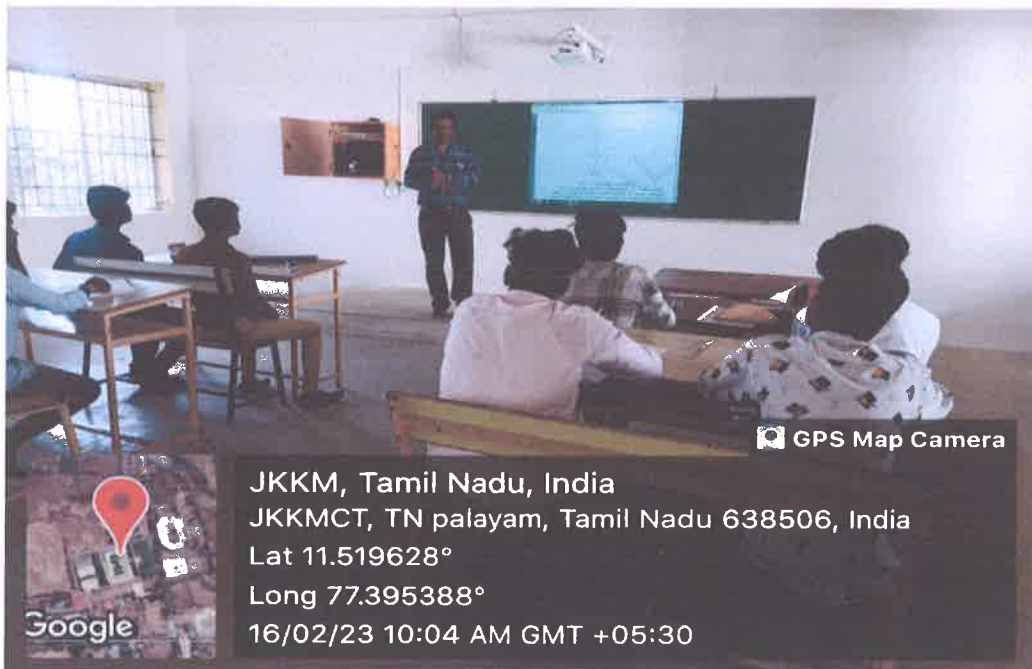

H-306 Classroom inside view

[Signature]
PRINCIPAL
JKK MUNIRAJAH COLLEGE
OF TECHNOLOGY
T.N. PALAYAM (Po)-638 506.
GOBI (TK), ERODE (DT).