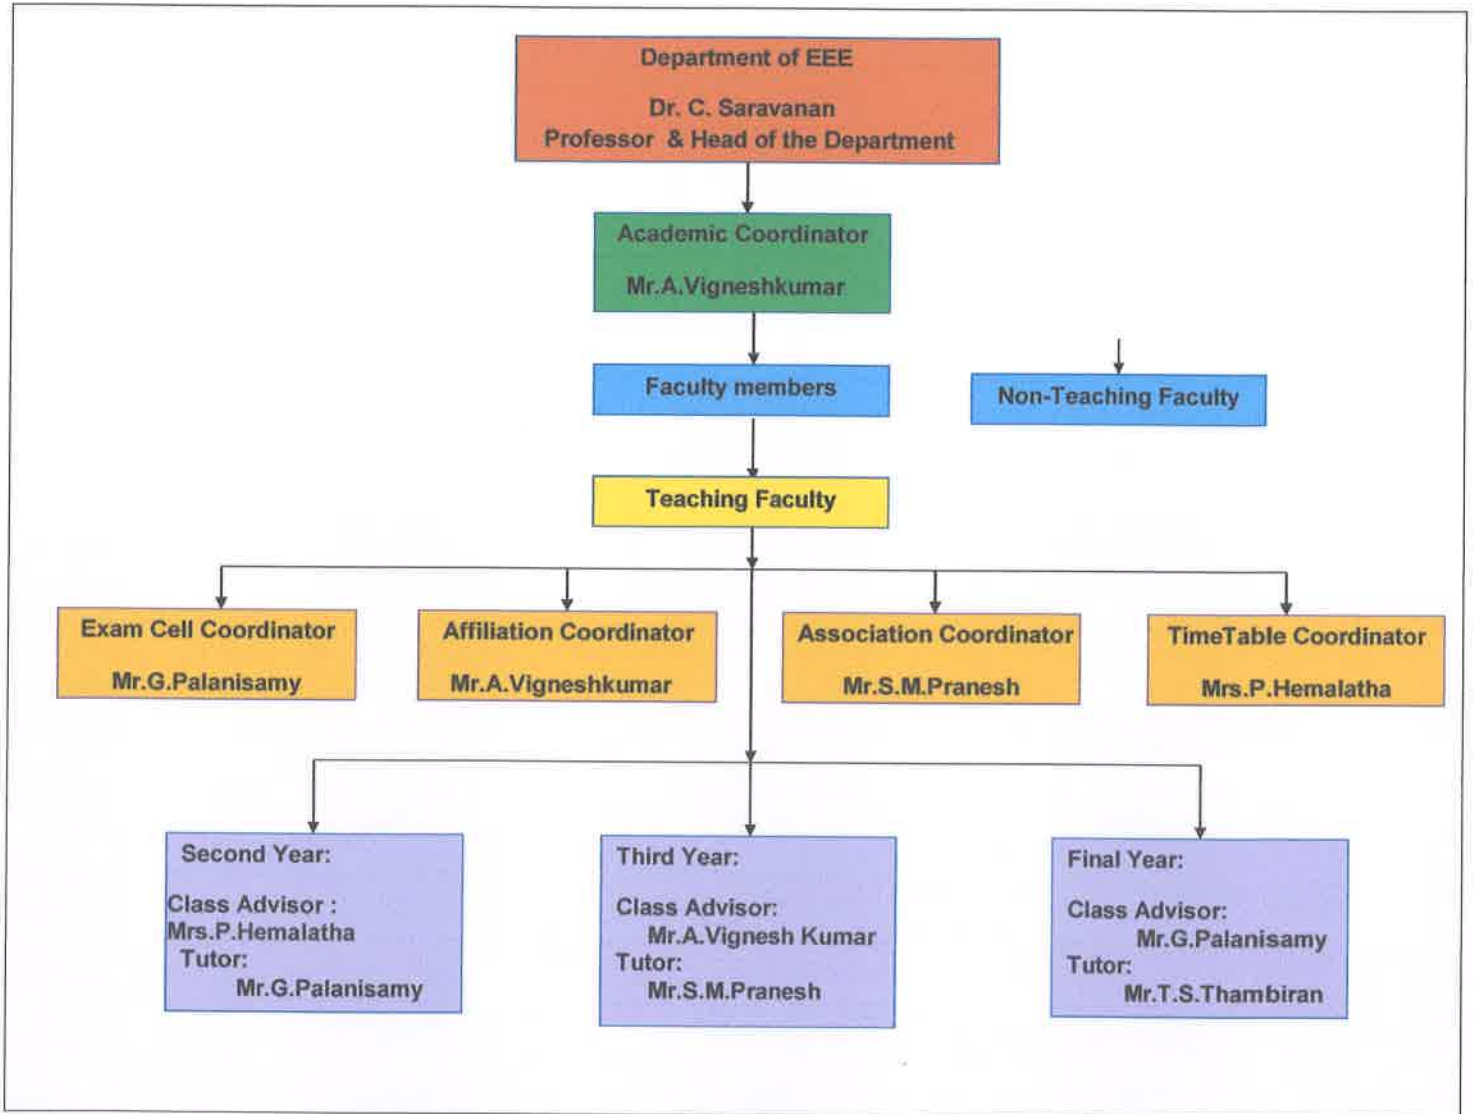

PRINCIPAL
JKK MUNIRAJAH COLLEGE
OF TECHNOLOGY
T.N. PALAYAM (Po)-638 508.
GOBI (Tk), ERODE (Dt).