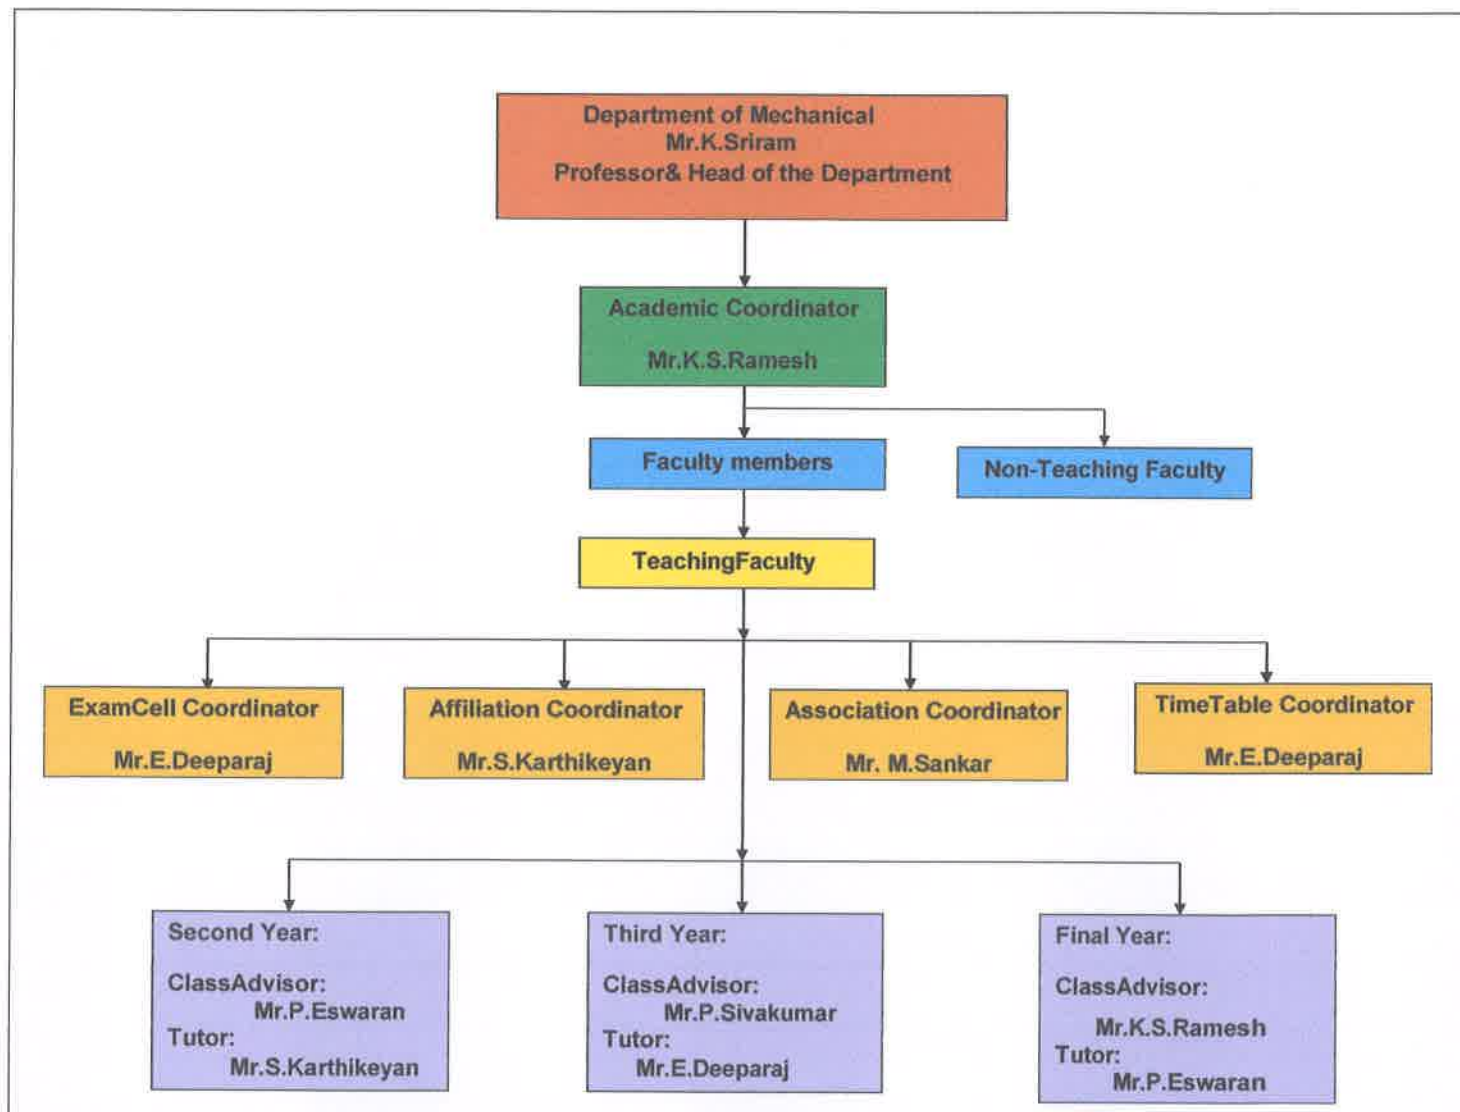

PRINCIPAL
JKK MUNIRAJAH COLLEGE
OF TECHNOLOGY
T.N. PALAYAM (Po)-638 506.
GOBI (Tk), ERODE (Dt).