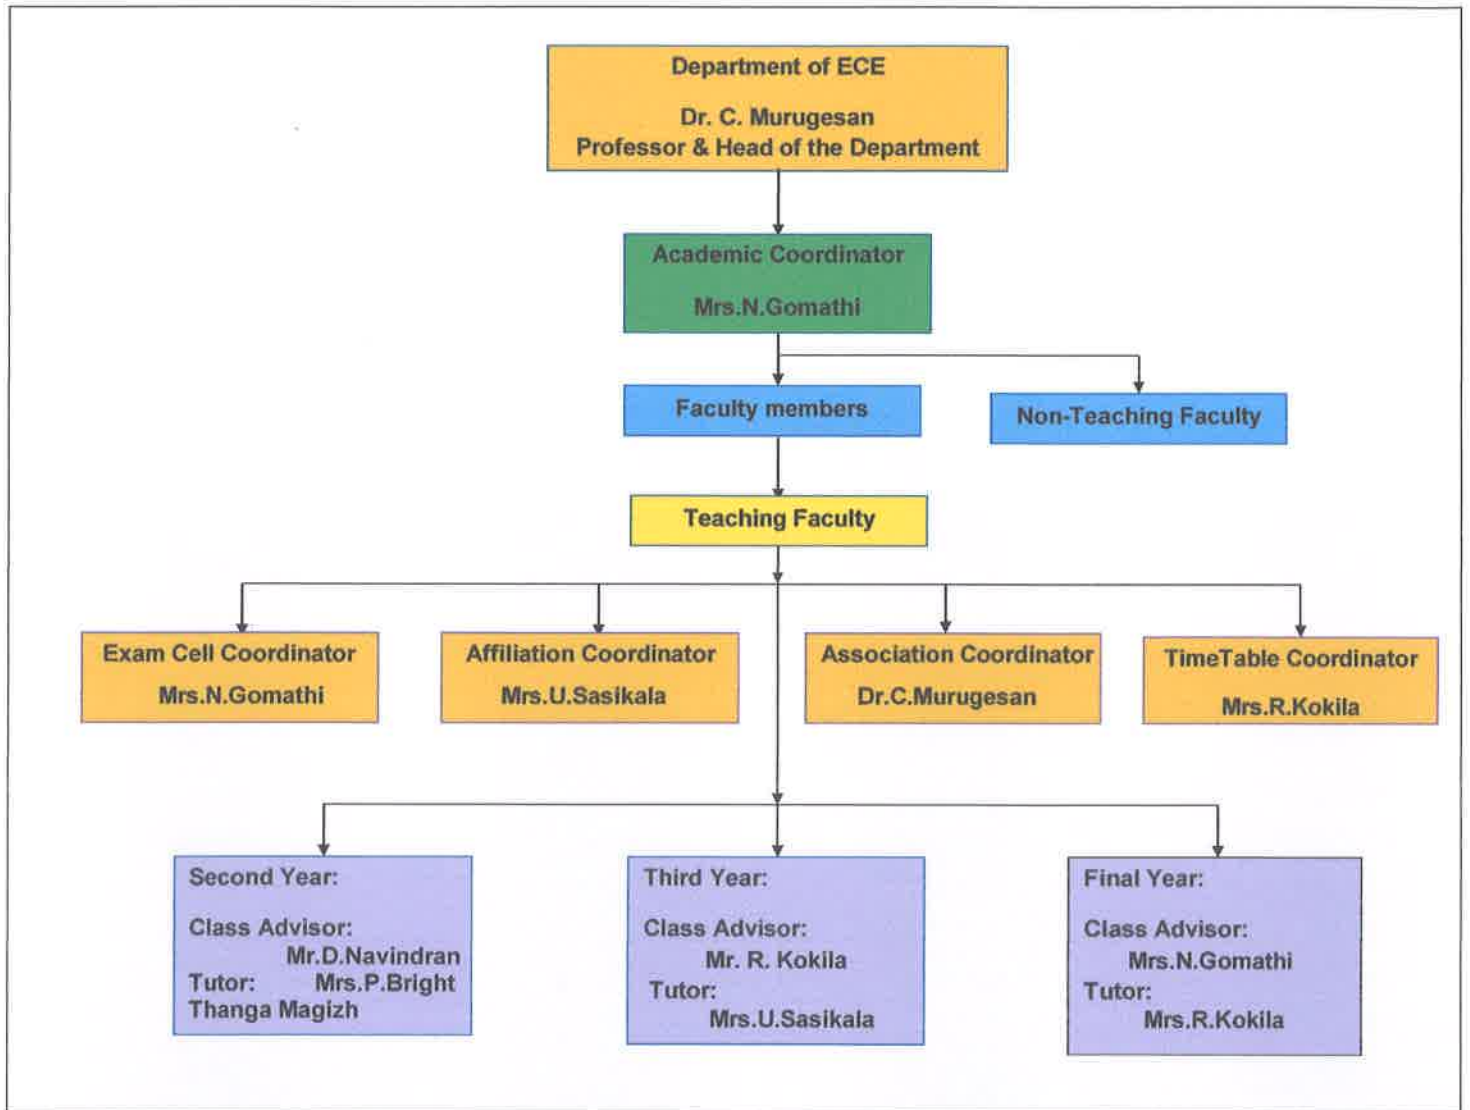

PRINCIPAL
JKK MUNIRAJAH COLLEGE
OF TECHNOLOGY
T.N. PALAYAM (Po)-638 508.
GOBI (Tk), ERODE (Dt).