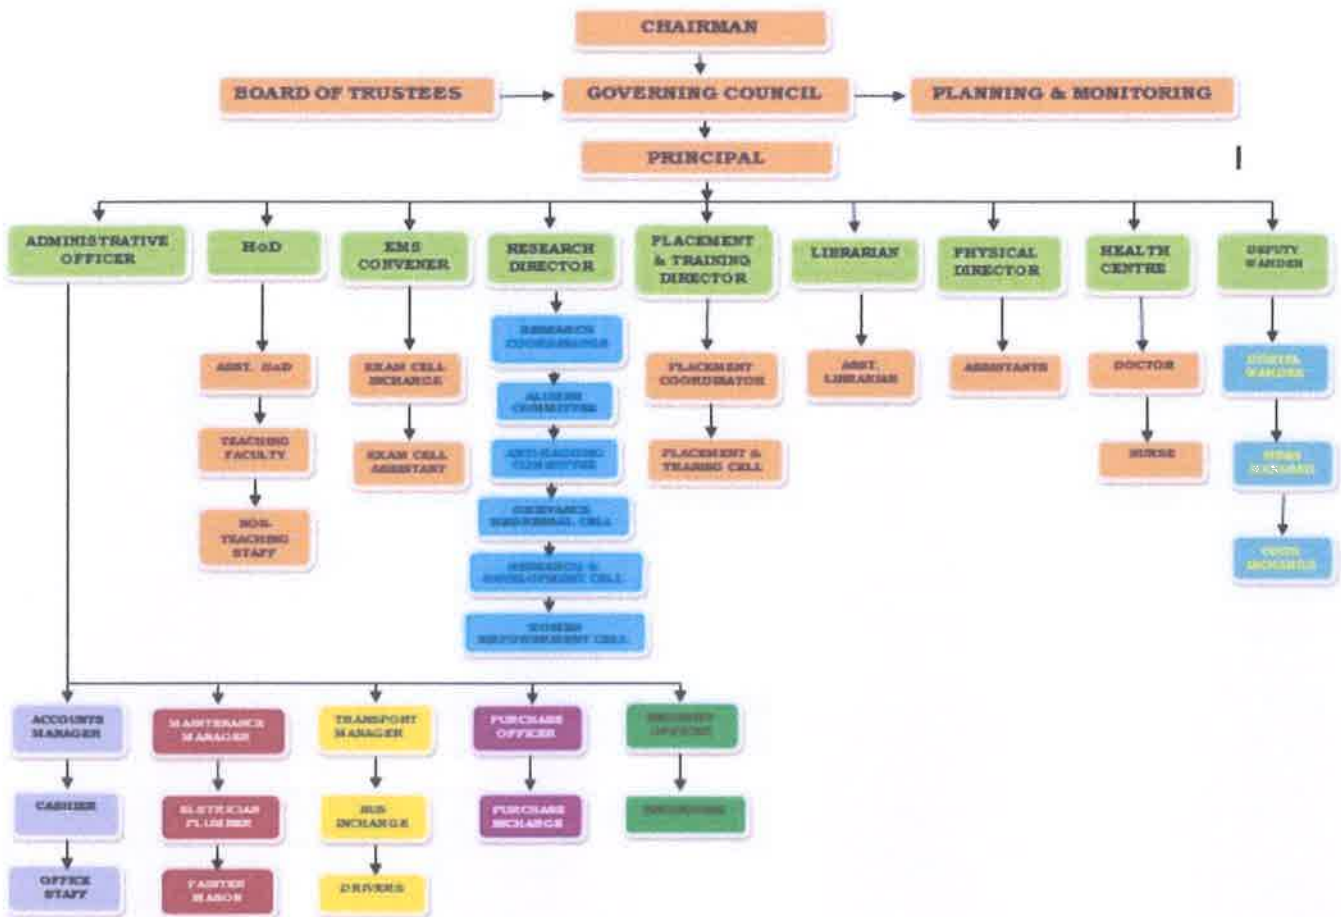

J.K.K. MUNIRAJAH COLLEGE OF TECHNOLOGY

Approved by AICTE, New Delhi and Affiliated to Anna University Chennai.

Accredited by NAAC with "A" Grade

T.N.Palayam (Po), Gobi (Tk), Erode (Dt)-638 506

6.2.2. The function of the institution bodies is effective and efficient as visible from Policies, administrative setup appointment and service rules procedures etc.

ORGANOGRAM

PRINCIPAL
JKK MUNIRAJAH COLLEGE
OF TECHNOLOGY
T.N. PALAYAM (Po)-638 506.
GOBI (Tk), ERODE (Dt).

ORGANOGRAM OF INSTITUTION

PRINCIPAL
JKK MUNIRAJAH COLLEGE
OF TECHNOLOGY
T.N. PALAYAM (Po)-638 506.
GOBI (TK), ERODE (Dt).