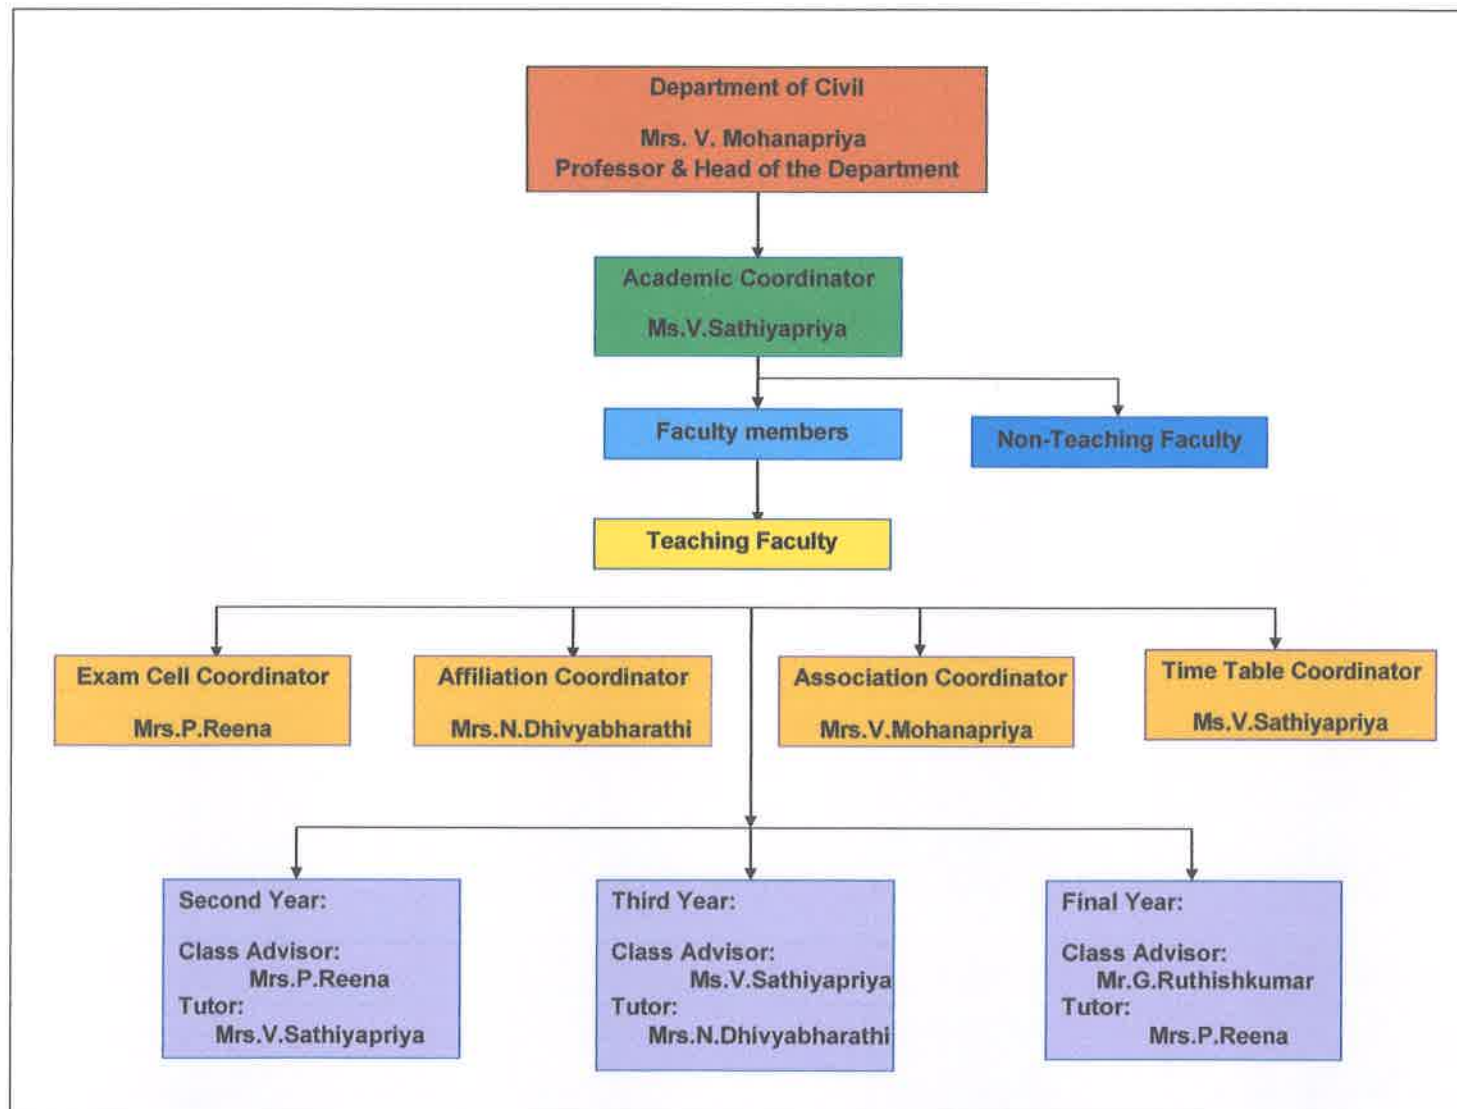

PRINCIPAL
JKK MUNIRAJAH COLLEGE
OF TECHNOLOGY
T.N. PALAYAM (Po)-638 506.
GOBI (Tk), ERODE (Dt).