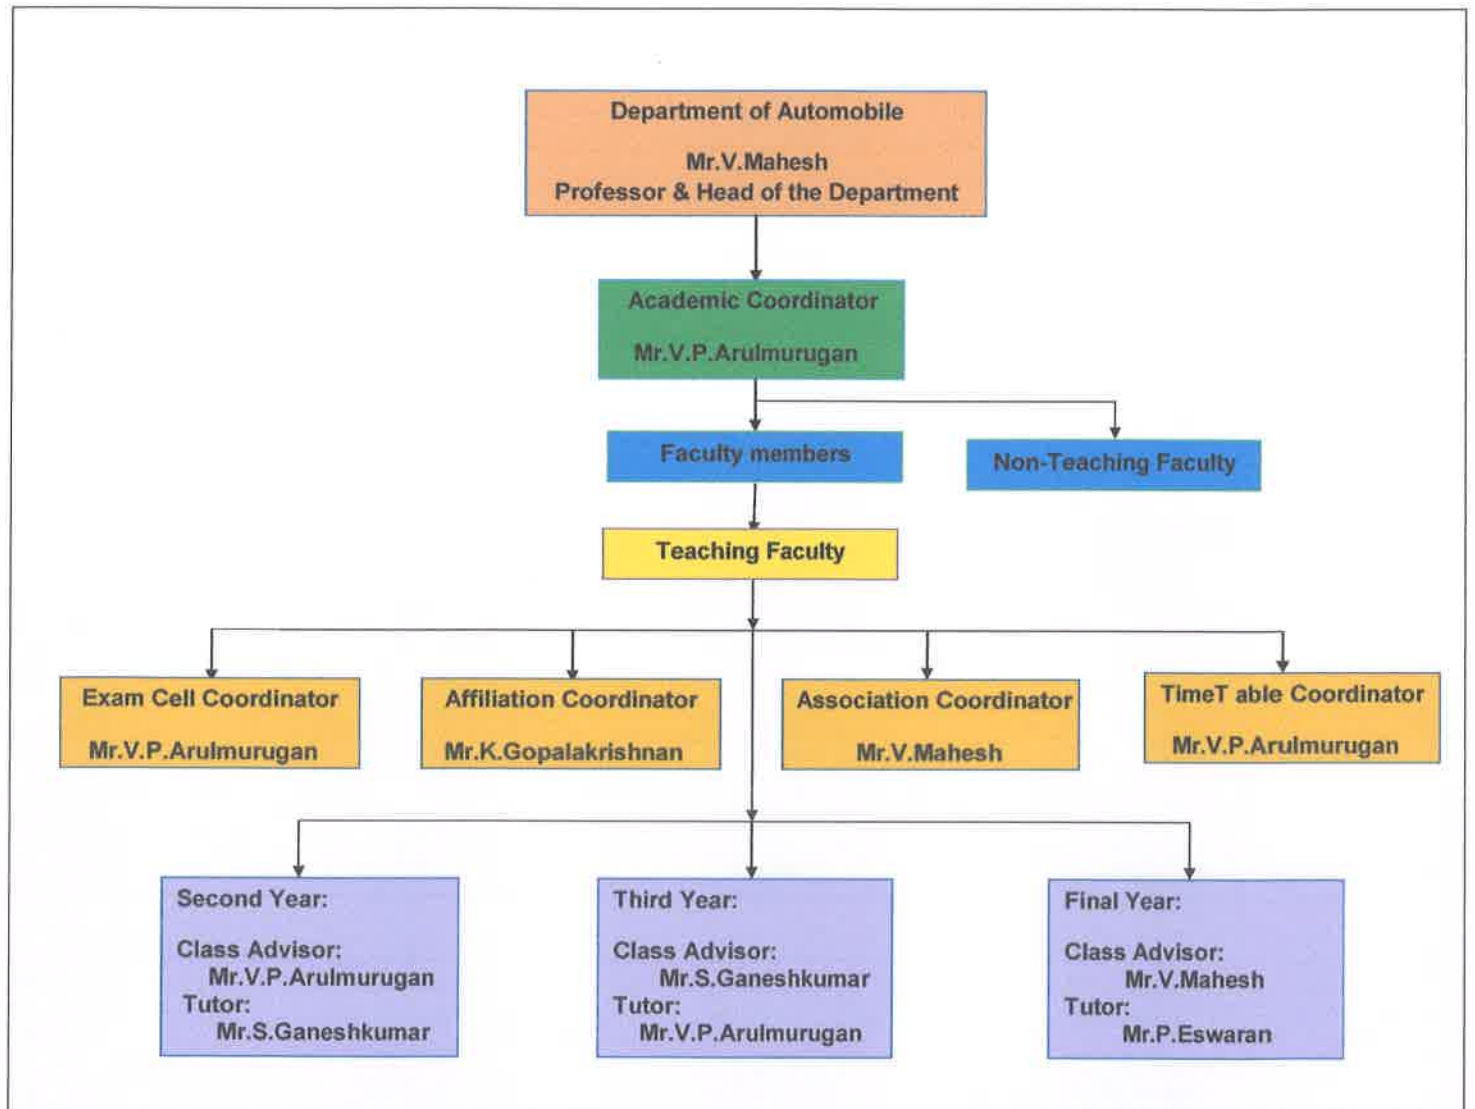

PRINCIPAL
JKK MUNIRAJAH COLLEGE
OF TECHNOLOGY
T.N. PALAYAM (Po)-638 508.
GOBI (TK), ERODE (Dt).