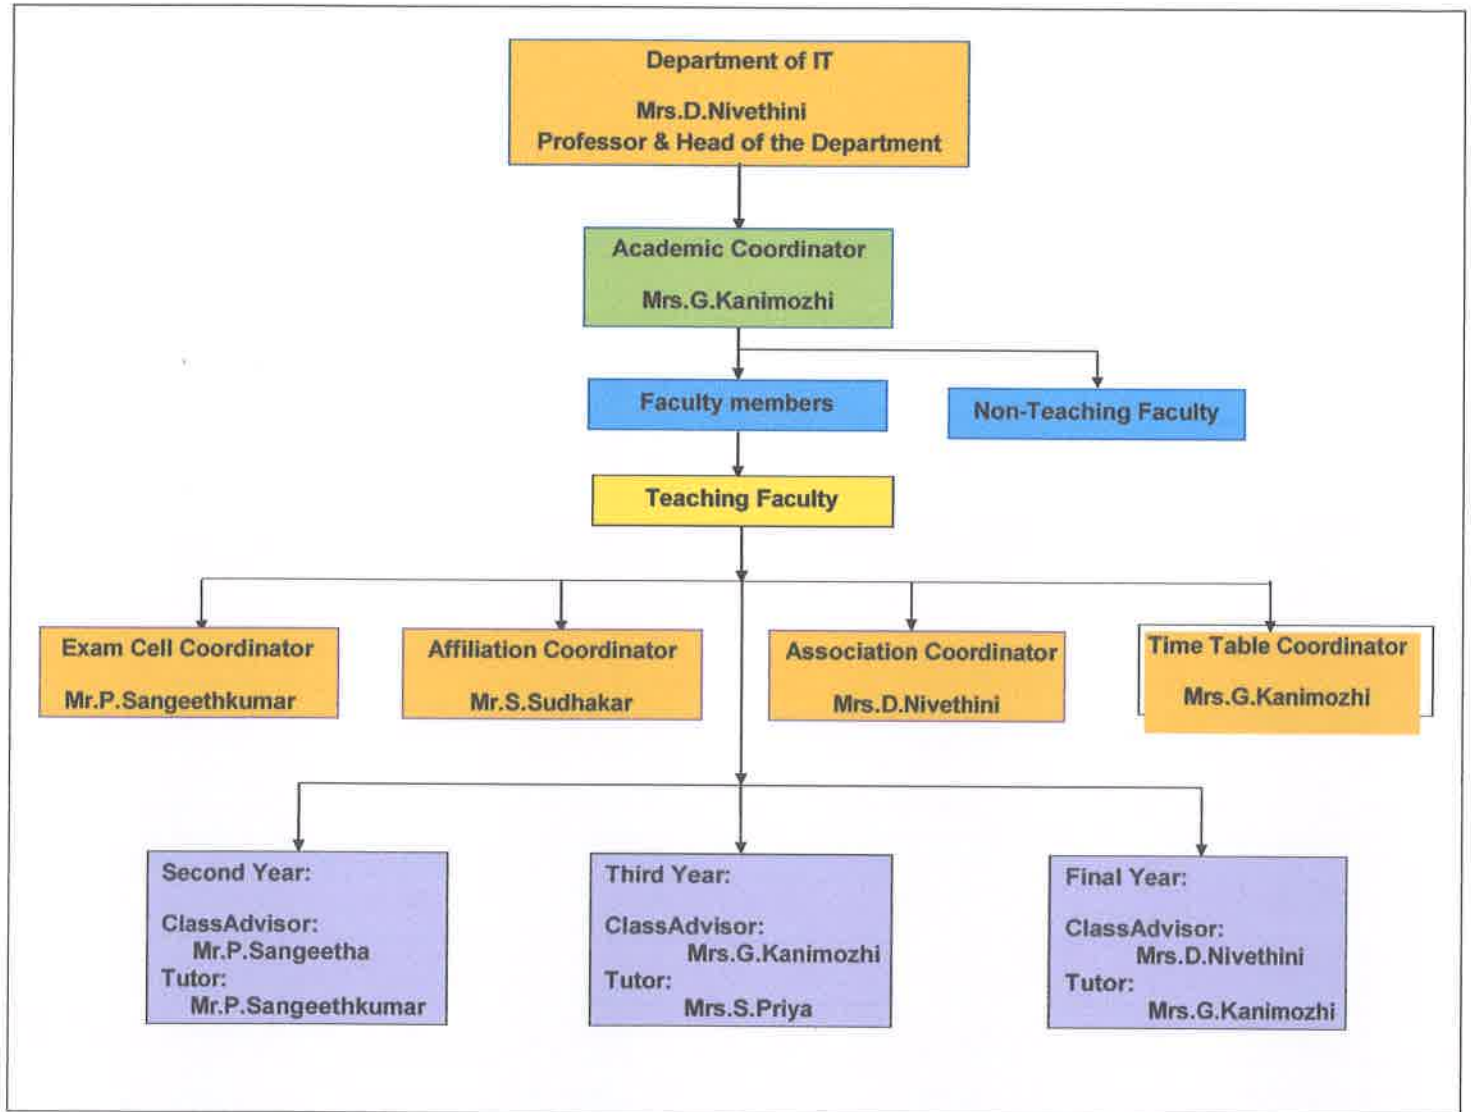

PRINCIPAL
JKK MUNIRAJAH COLLEGE
OF TECHNOLOGY
T.N. PALAYAM (Po)-638 506.
GOBI (Tk), ERODE (Dt).