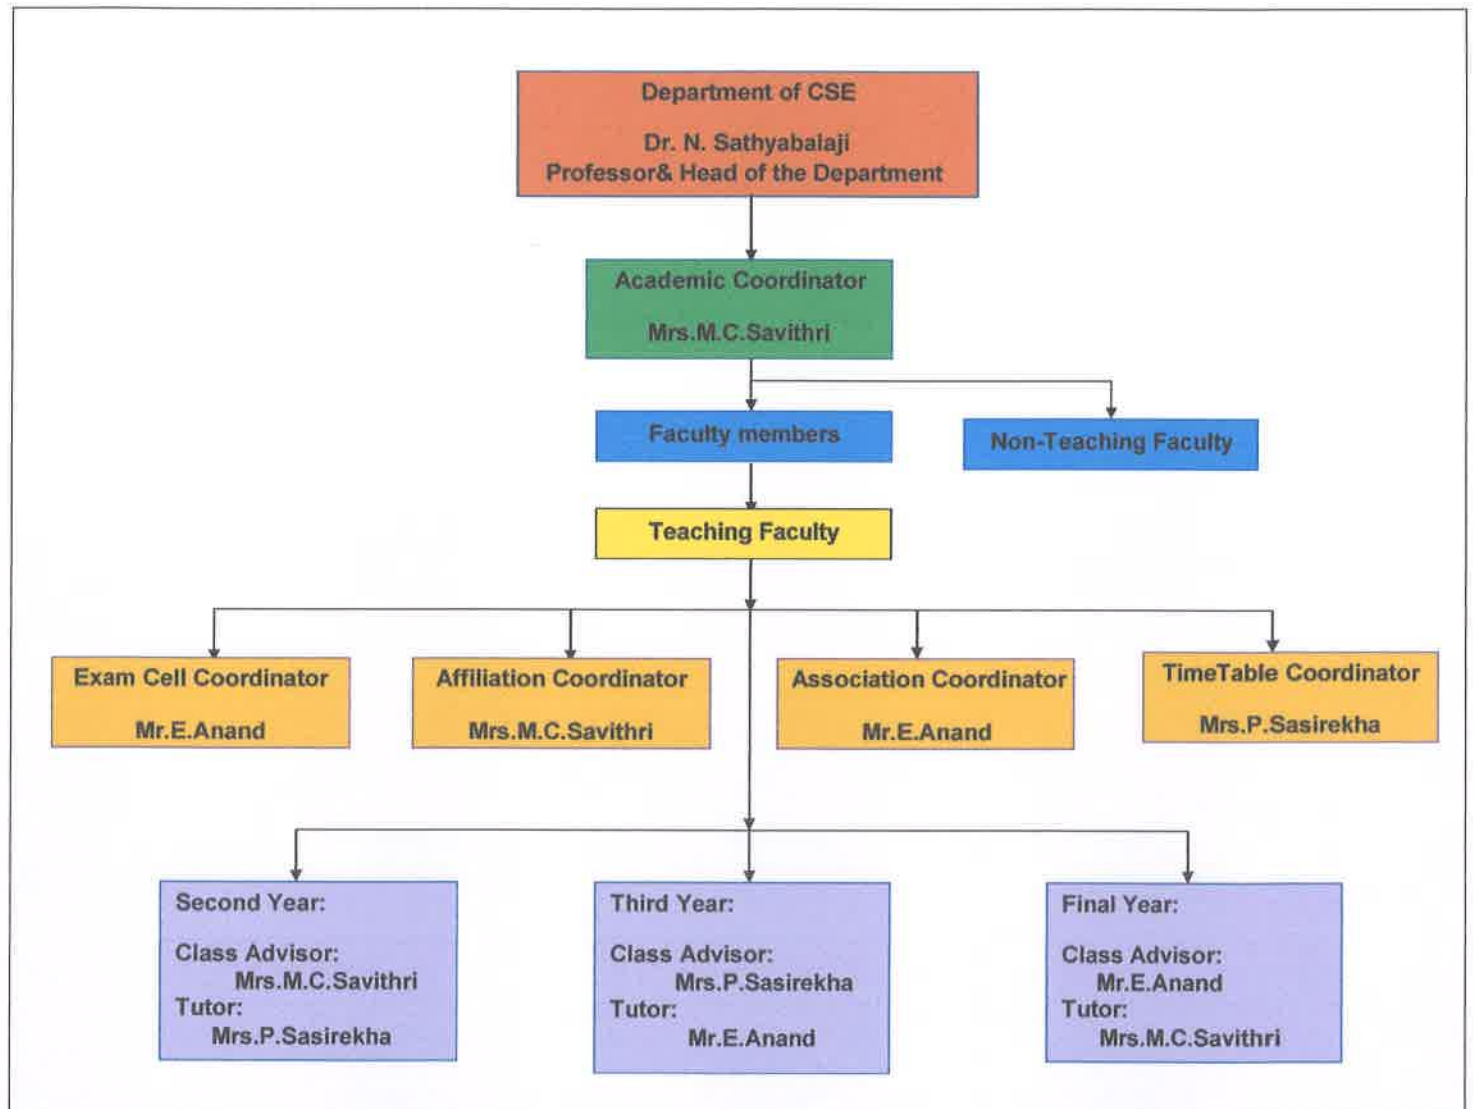

PRINCIPAL
JKK MUNIRAJAH COLLEGE
OF TECHNOLOGY
T.N. PALAYAM (Po)-638 506.
GOBI (TK), ERODE (Dt).