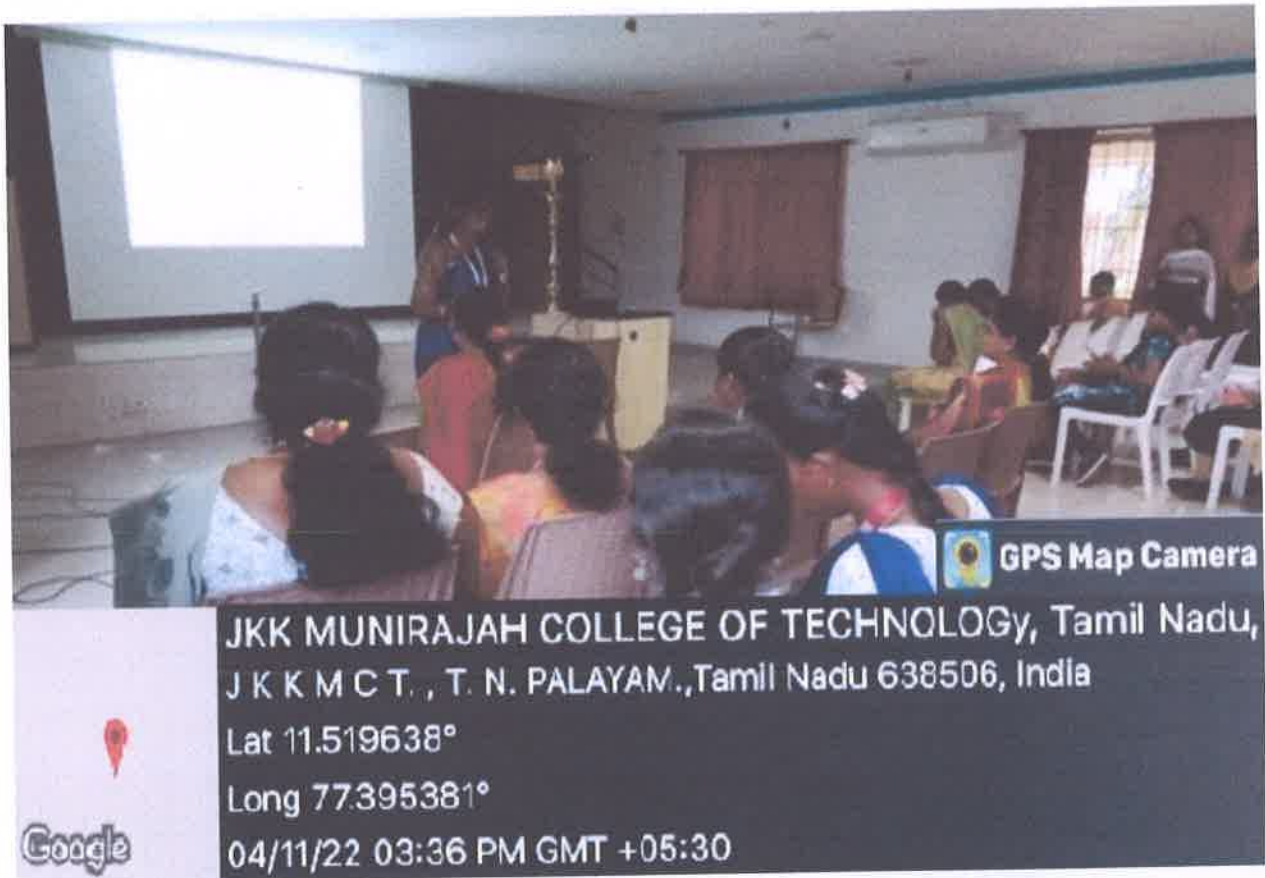

The Faculty Members Speech were delivered by Ms.V.Sathiyapriya AP/CIVIL, Mrs.Hemalatha AP/ EEE ,Ms.S.Samyuktha AP/ S&H and Mrs.Bhakyalakshmi ECE Department .

They were speaking about general hygiene like Showering or bathing every day. Washing hands with soap and water often. Washing hair regularly. Brushing hair every day and getting haircuts when needed. And they also spoke about Menstrual Health & Hygiene.