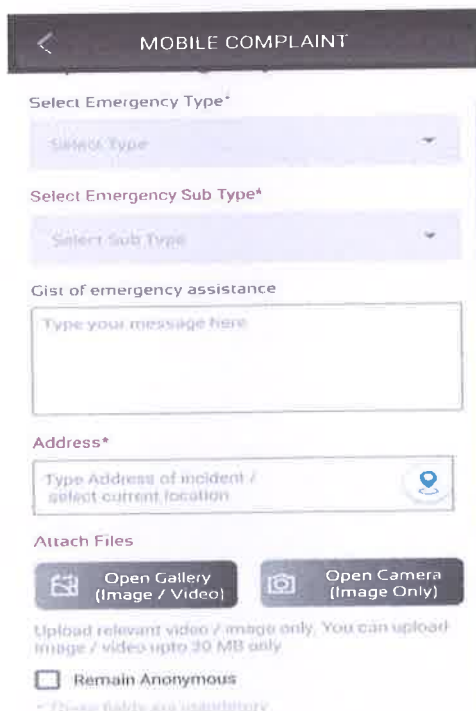

Accredited by NAAC with "A" grade

T.N.Palayam (Po), Gobi (Tk), Erode (Dt) – 638 506.

STEP 14

WHATSAPP SHARING

STEP 15

MOBILE COMPLAINT

STEP :16

KINDLY WAIT &
FOLLOW THE INSTRUCTIONS.