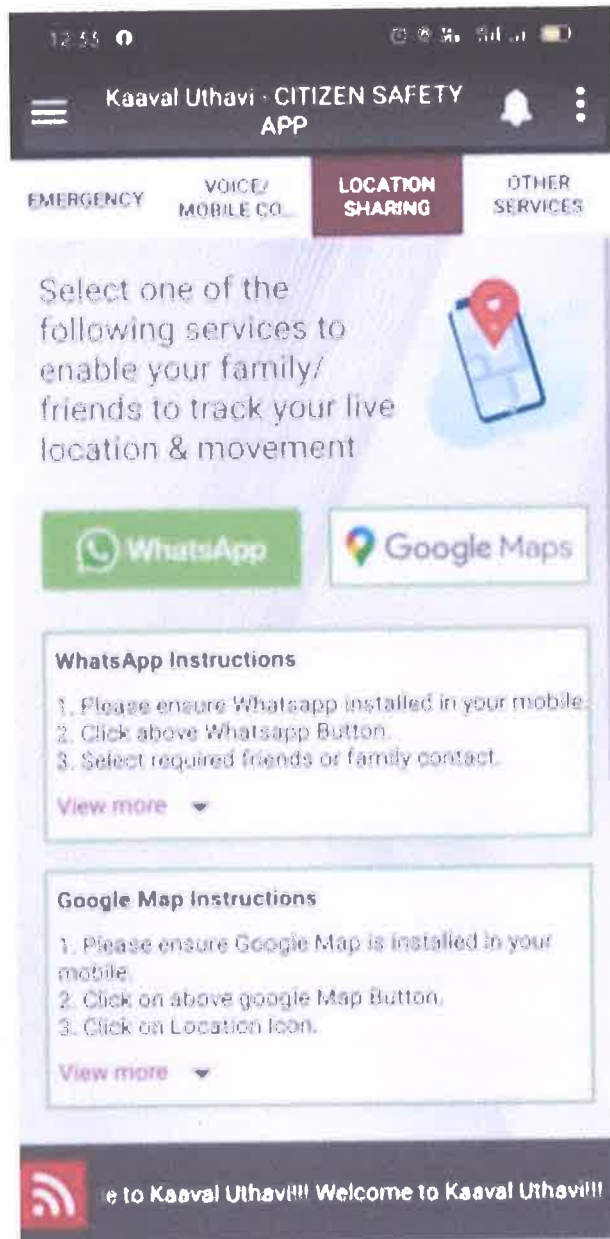

J.K.K.MUNIRAJAH COLLEGE OF TECHNOLOGY

Approved by AICTE , New Delhi And Affiliated to Anna University , Chennai

Accredited by NAAC with "A" grade

T.N.Palayam (Po), Gobi (Tk), Erode (Dt) – 638 506.

STEP :17

KINDLY WAIT & FOLLOW THE INSTRUCTIONS.

Seen

PRINCIPAL
JKK MUNIRAJAH COLLEGE
OF TECHNOLOGY
T.N. PALAYAM (Po)-638 506.
GObi (Tk), ERode (Dt).