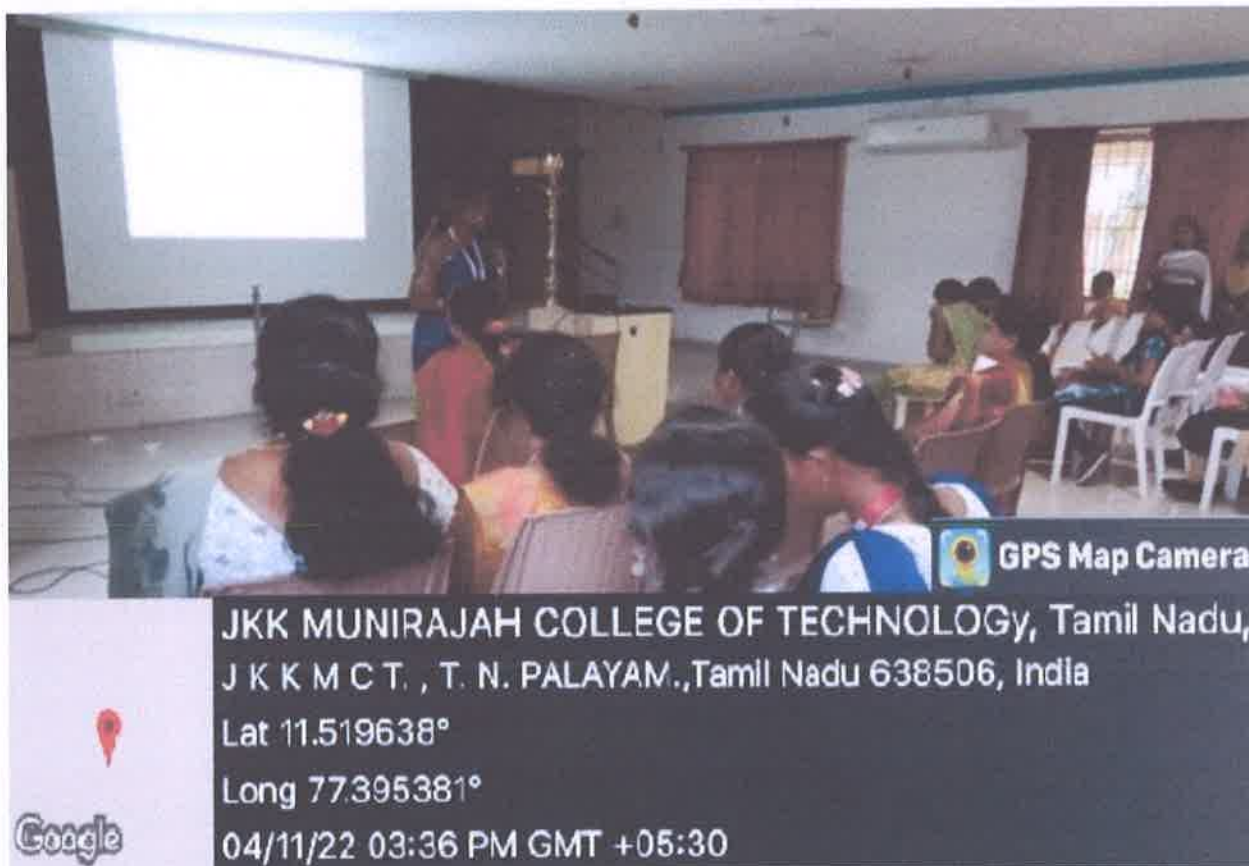

J.K.K.MUNIRAJAH COLLEGE OF TECHNOLOGY

Approved by AICTE , New Delhi And Affiliated to Anna University , Chennai

Accredited by NAAC with "A" grade

T.N.Palayam (Po), Gobi (Tk), Erode (Dt) – 638 506.

SPEECH BY FACULTY MEMBERS

The Faculty Members Speech were delivered by Ms.V.Sathiyapriya AP/CIVIL, Mrs.Hemalatha AP/ EEE ,Ms.S.Samyuktha AP/ S&H and Mrs.Bhakyalakshmi ECE Department .

They were speaking about general hygiene like Showering or bathing every day. Washing hands with soap and water often. Washing hair regularly. Brushing hair every day and getting haircuts when needed. And they also spoke about Menstrual Health & Hygiene.

JKK MUNIRAJAH COLLEGE OF TECHNOLOGY, Tamil Nadu,
J K K M C T , T. N. PALAYAM.,Tamil Nadu 638506, India
Lat 11.519638°
Long 77.395381°
04/11/22 03:36 PM GMT +05:30

Photo of Ms.V.Sathiyapriya AP/Civil, Speech delivered at Seminar Hall on 04.11.2022

Senthil
PRINCIPAL
JKK MUNIRAJAH COLLEGE
OF TECHNOLOGY
T.N. PALAYAM (Po)-638 506,
GOBI (Tk), ERODE (Dt).