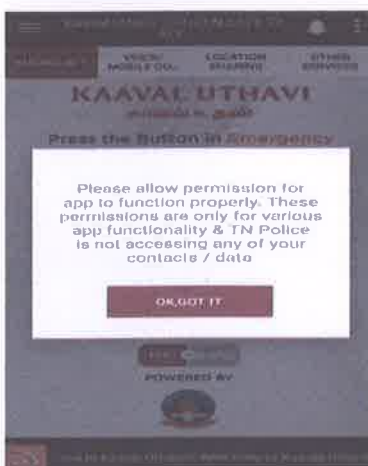

STEP :8

GRANT THE PERMISSION.

Jeevan

PRINCIPAL
JKK MUNIRAJAH COLLEGE
OF TECHNOLOGY
T.N. PALAYAM (Po)-638 506.
GOBI (Tk), ERODE (Dt).