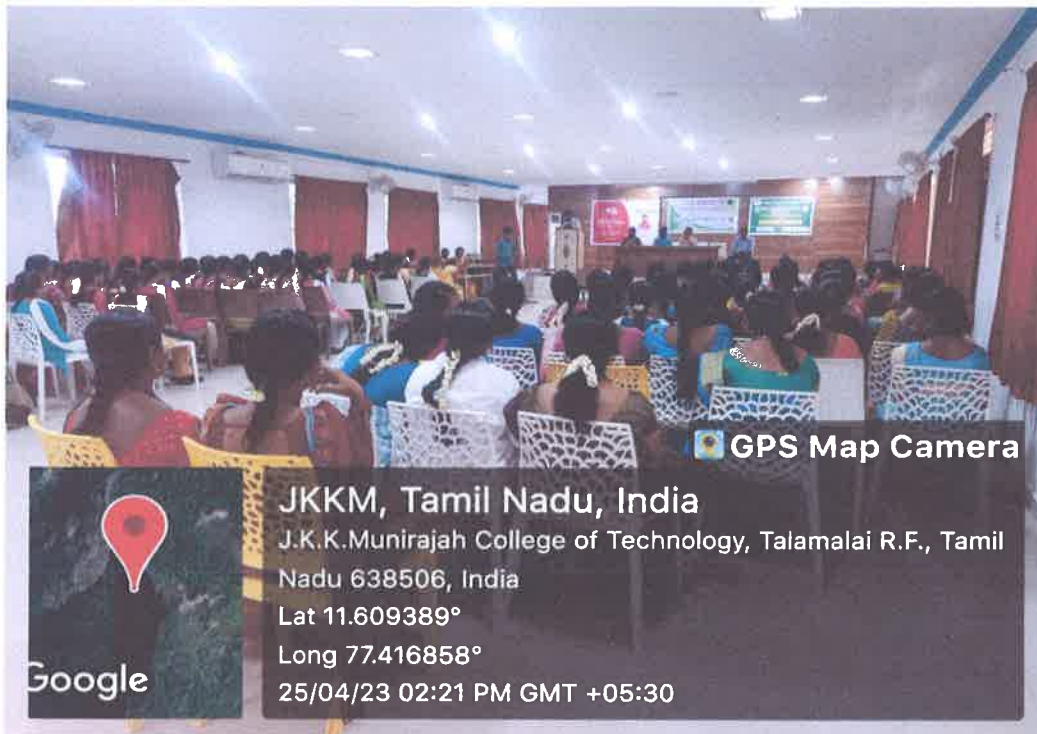

J.K.K. MUNIRAJAH COLLEGE OF TECHNOLOGY

(Approved by AICTE, New Delhi And Affiliated to Anna University, Chennai)

Accredited by NAAC "A" Grade,

T.N. Palayam (Po), Gobi (Tk), Erode (Dt) – 638 506

Photo of welcome address presented by Dr.C.MURUGESAN HOD/ECE at JKKMCT Seminar Hall on 25.04.2023