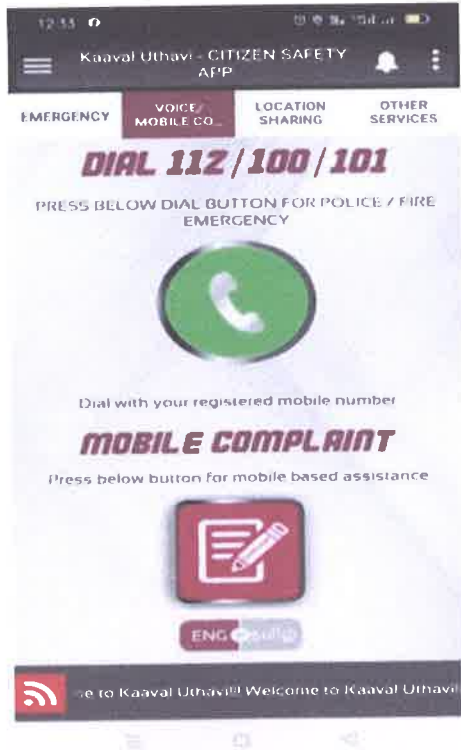

J.K.K.MUNIRAJAH COLLEGE OF TECHNOLOGY

Approved by AICTE , New Delhi And Affiliated to Anna University , Chennai

Accredited by NAAC with "A" grade

T.N.Palayam (Po), Gobi (Tk), Erode (Dt) – 638 506.

STEP 14

WHATSAPP SHARING

STEP 15

MOBILE COMPLAINT