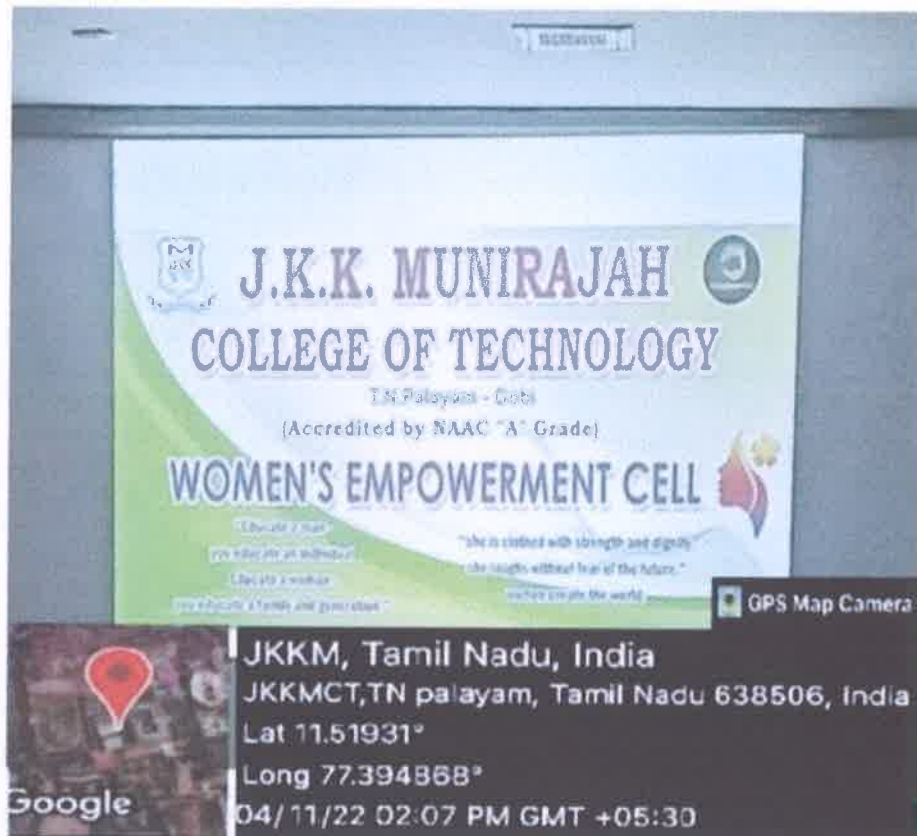

Women have the right to be free from violence, harassment and discrimination and removing the barriers of an unsafe environment can help women fulfill their potential as individuals and as contributors to work, communities and economies. People residing in Tamil Nadu, especially, Women and elderly people can use the Kavalan – SOS app whenever they feel vulnerable or threatened. Through this mobile app, help from Police can reach them at the earliest no matter where they are. SOS Alert is an emergency app which helps you out whenever your safety is at risk by reaching out to your emergency contacts and providing them with your current location.