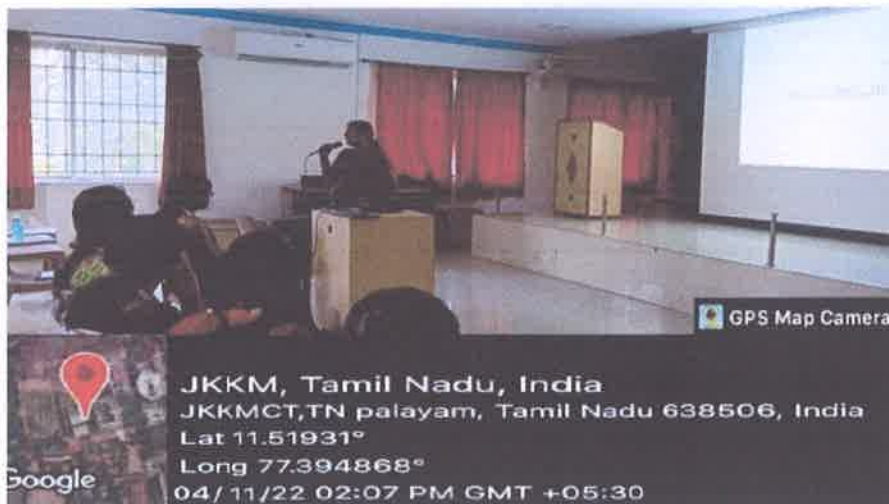

Photo of Vote of Thanks Delivered by Mrs.V.Mohanapriya M.E HOD/CIVIL WEC I/C at Seminar Hall on 04.11.2022

V. Mohanapriya
PRINCIPAL
JKK MUNIRAJAH COLLEGE
OF TECHNOLOGY
T. N. PALAYAM (Po)-638 506.