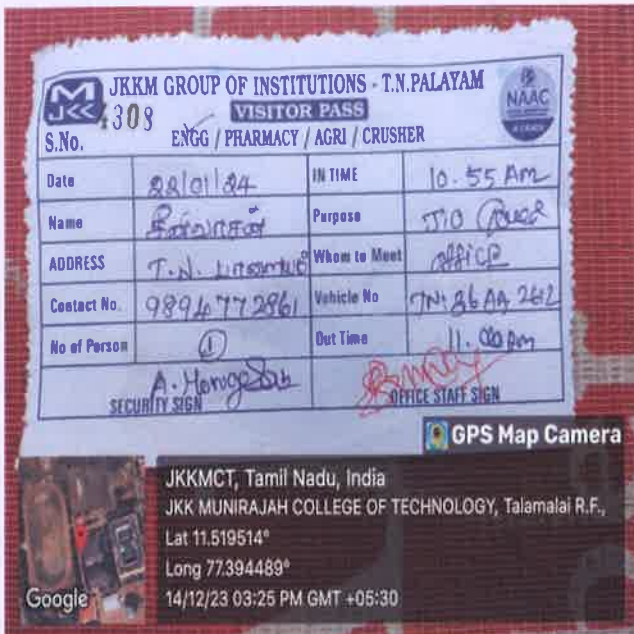

Photos of Students IN/OUT Note

Photo of Student Out Pass Form