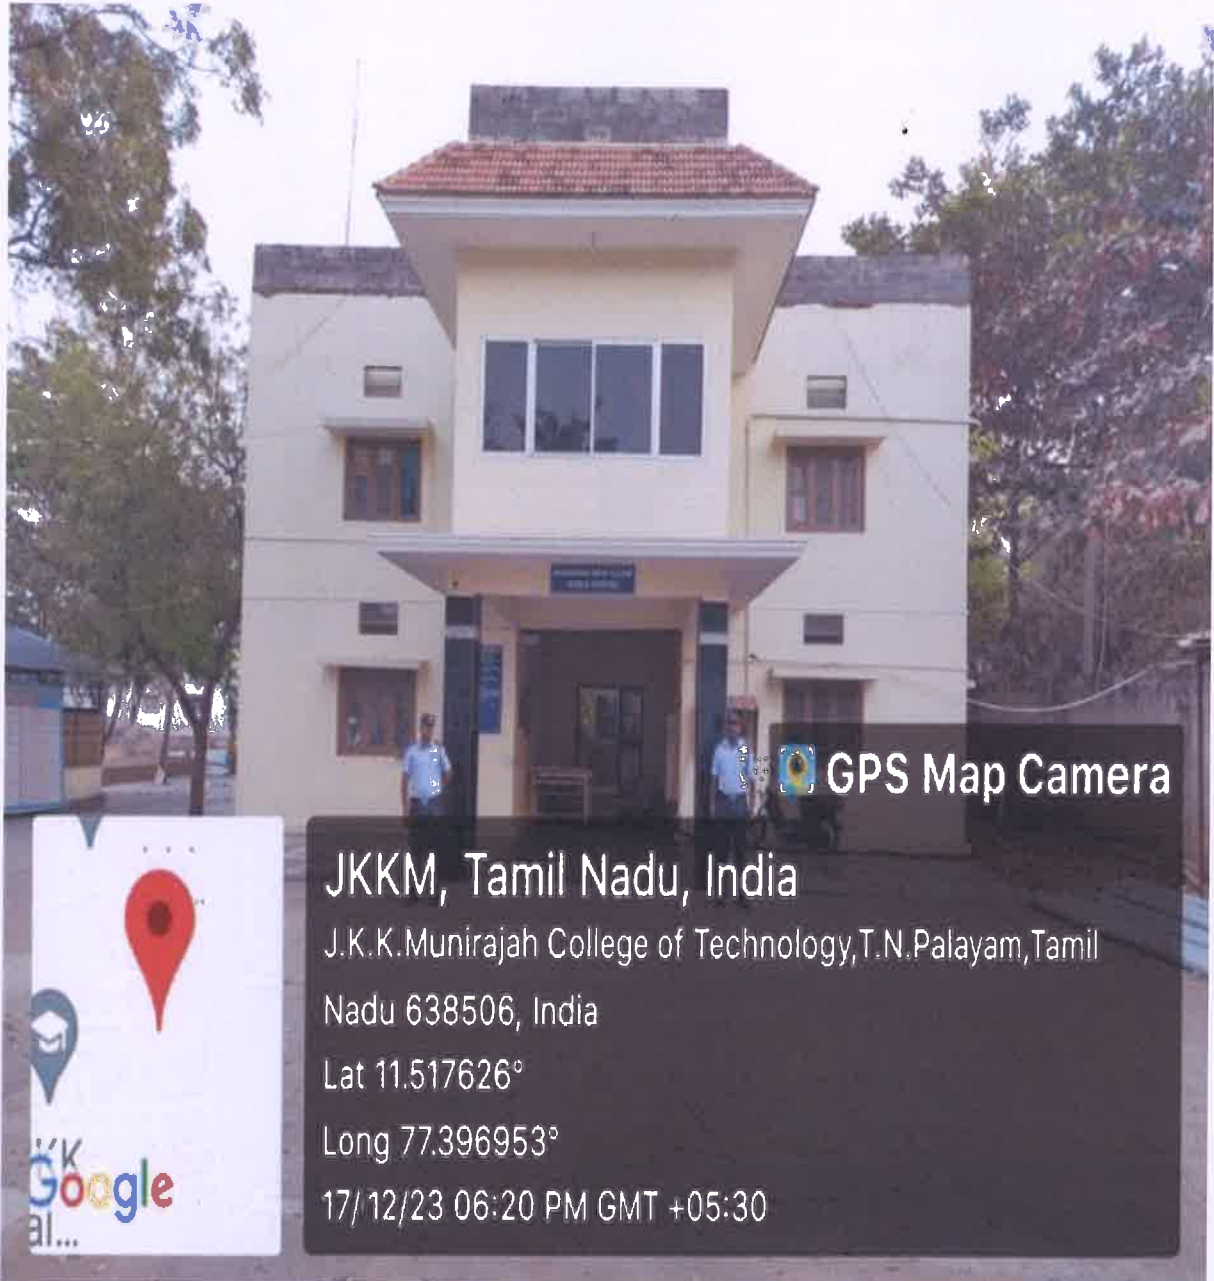

Accredited by NAAC with "A" grade

T.N. Palayam (Po), Gobi (Tk), Erode (Dt) – 638 506

GIRLS HOSTEL

 GPS Map Camera

JKKM, Tamil Nadu, India

J.K.K.Munirajah College of Technology, T.N.Palayam, Tamil

Nadu 638506, India