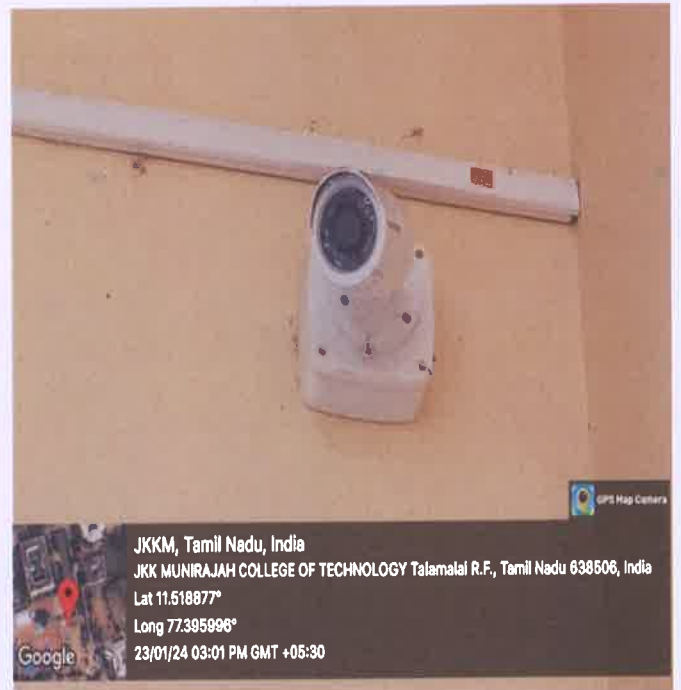

Approved by AICTE, New Delhi and Affiliated to Anna University, Chennai.

Accredited by NAAC with "A" grade

T.N. Palayam (Po), Gobi (Tk), Erode (Dt) – 638 506

Photo of CCTV Camera in and around the campus