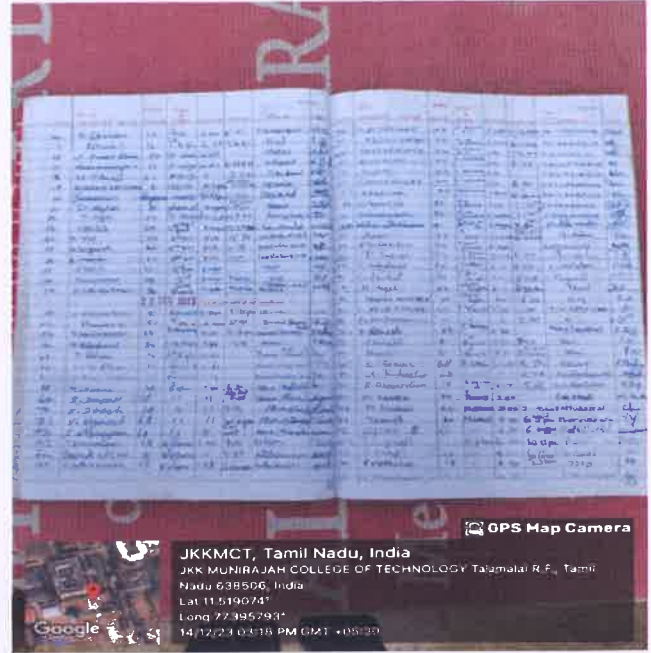

J.K.K.MUNIRAJAH COLLEGE OF TECHNOLOGY

Approved by AICTE, New Delhi and Affiliated to Anna University, Chennai.

Accredited by NAAC with "A" grade

T.N. Palayam (Po), Gobi (Tk), Erode (Dt) – 638 506