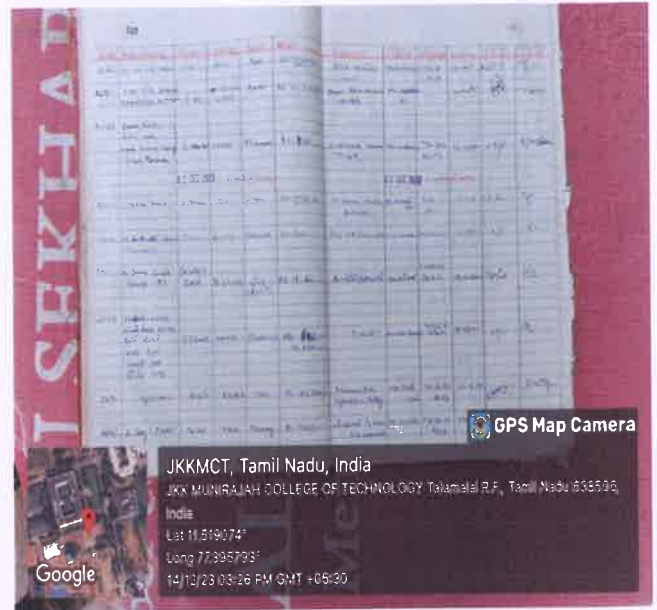

J.K.K.MUNIRAJAH COLLEGE OF TECHNOLOGY

Approved by AICTE, New Delhi and Affiliated to Anna University, Chennai.

Accredited by NAAC with "A" grade

T.N. Palayam (Po), Gobi (Tk), Erode (Dt) – 638 506

Photos of Vehicles & Goods IN/ OUT Note