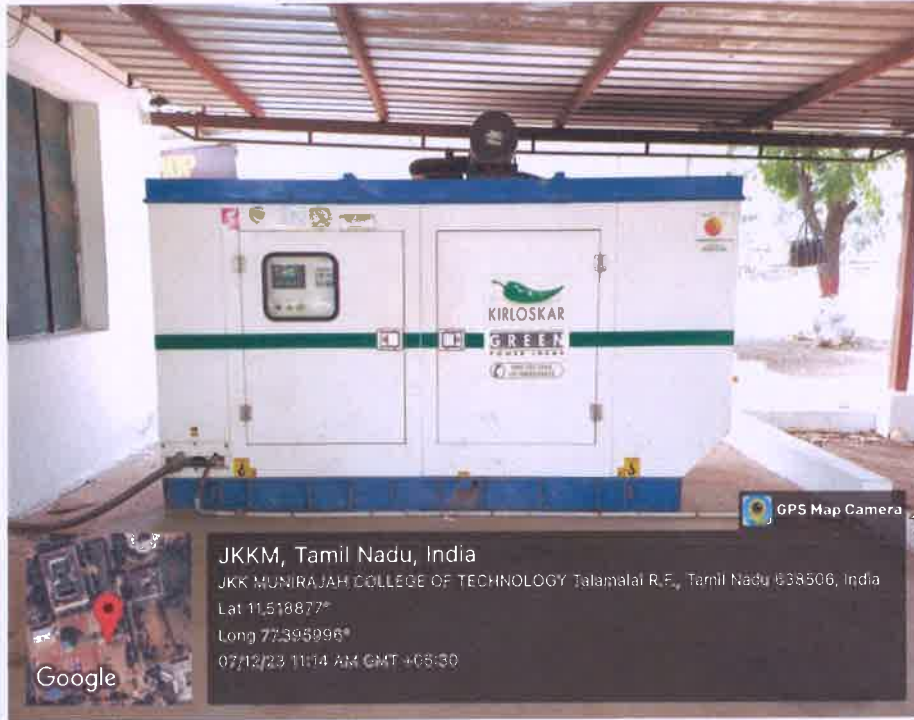

T.N. Palayam (Po), Gobi (Tk), Erode (Dt) – 638 506

Photo of Generator

K. Srinivasan
PRINCIPAL
JKK MUNIRAJAH COLLEGE
OF TECHNOLOGY
T.N. PALAYAM (Po)-638 506.
GOBI (TK), ERODE (DT).

J.K.K.MUNIRAJAH COLLEGE OF TECHNOLOGY