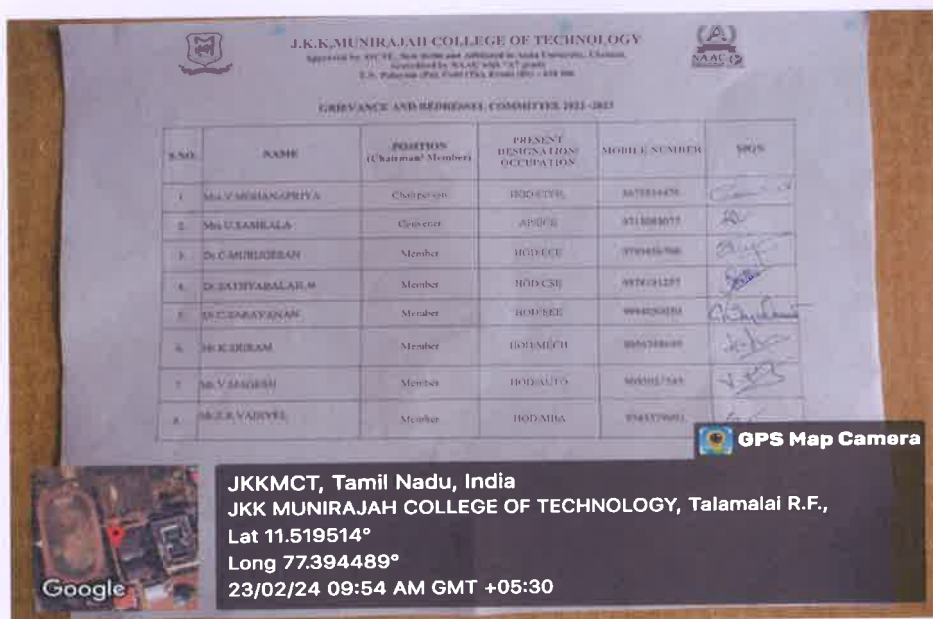

List of Grievances Redressal Committee

Keem
PRINCIPAL
JKK MUNIRAJAH COLLEGE
OF TECHNOLOGY
T.N. PALAYAM (Po)-638 506.
GOBI (TK), ERODE (DT).