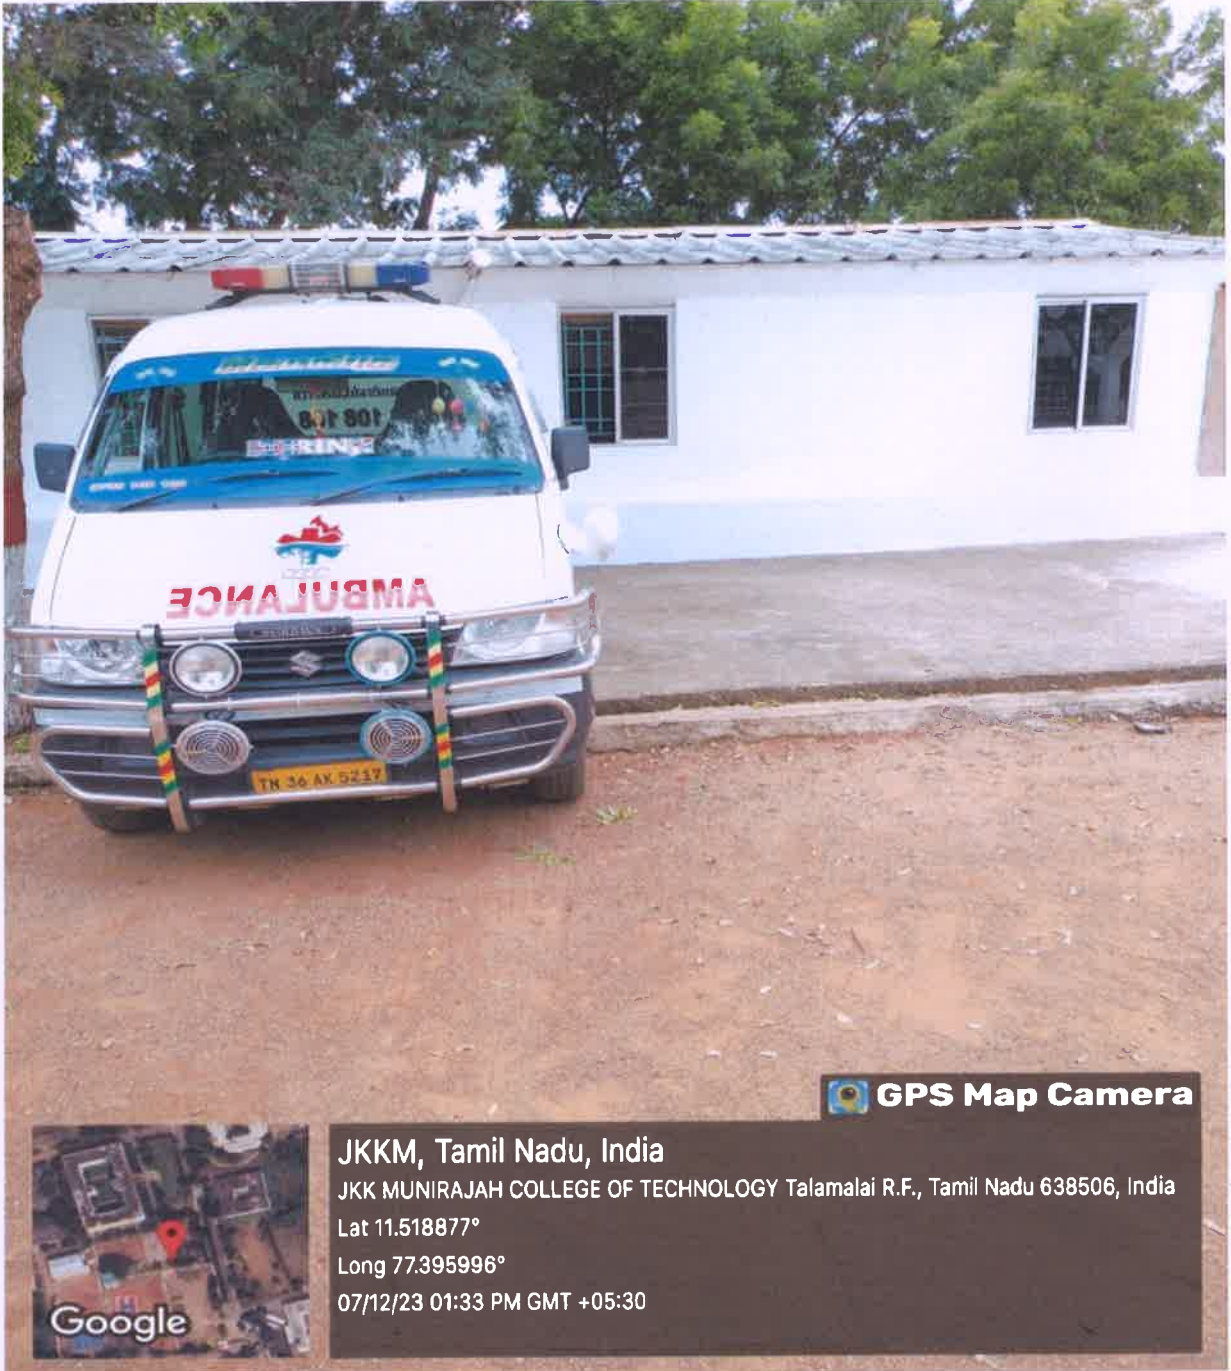

J.K.K.MUNIRAJAH COLLEGE OF TECHNOLOGY

Approved by AICTE, New Delhi and Affiliated to Anna University, Chennai.

Accredited by NAAC with "A" grade

T.N. Palayam (Po), Gobi (Tk), Erode (Dt) – 638 506

JKKM, Tamil Nadu, India

JKK MUNIRAJAH COLLEGE OF TECHNOLOGY Talamalai R.F., Tamil Nadu 638506, India

Lat 11.518877°

Long 77.395996°

07/12/23 01:33 PM GMT +05:30

Photo of Emergency Van

Seen
PRINCIPAL
JKK MUNIRAJAH COLLEGE
OF TECHNOLOGY
T.N. PALAYAM (Po)-638 506.
GOBI (TK), ERODE (Dt).