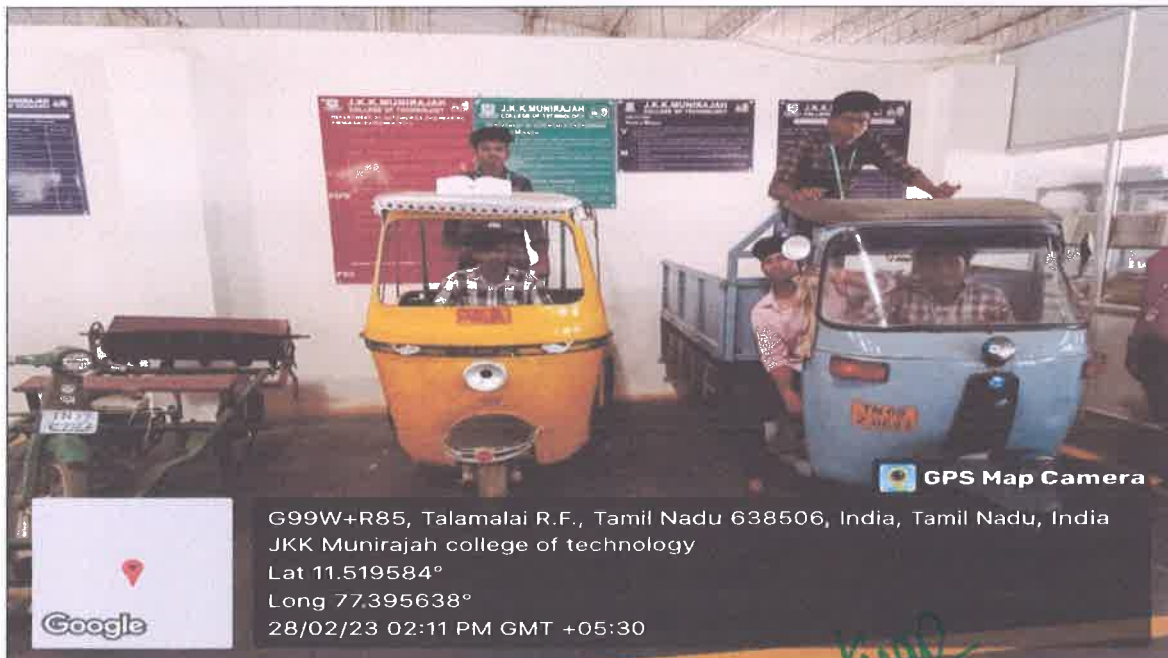

J.K.K.MUNIRAJAH COLLEGE OF TECHNOLOGY

(Approved by AICTE, New Delhi & Affiliated to Anna University, Chennai)

Accredited by NAAC with "A" Grade

T.N. palayam(Po).Gobi (Tk),Erode (Dt) - 638506

8. NATIONAL SCIENCE DAY (28.02.2023)

[Signature]
PRINCIPAL
JKK MUNIRAJAH COLLEGE
OF TECHNOLOGY
T.N. PALAYAM (Po)-638 506.
GOBI (Tk), ERODE (Dt).