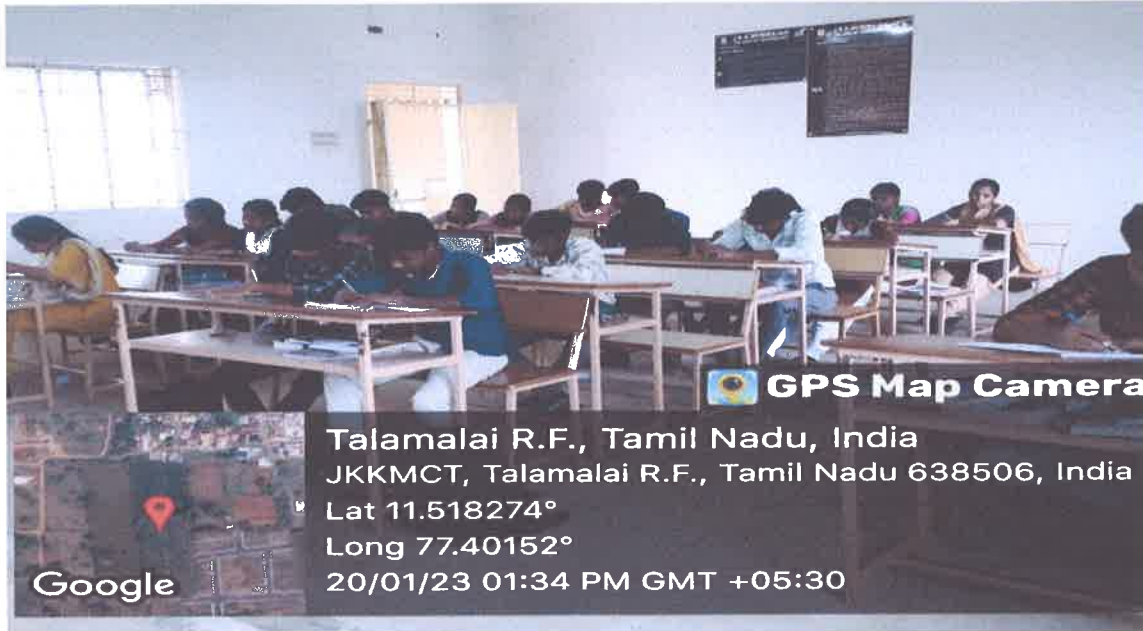

J.K.K.MUNIRAJAH COLLEGE OF TECHNOLOGY

(Approved by AICTE, New Delhi & Affiliated to Anna University, Chennai)

Accredited by NAAC with "A" Grade

T.N. palayam(Po).Gobi (Tk),Erode (Dt) - 638506

Photos of National Voters day on 25.01.2023

PRINCIPAL
JKK MUNIRAJAH COLLEGE
OF TECHNOLOGY
T.N. PALAYAM (Po)-638506.
GOBI (Tk), ERODE (Dt).