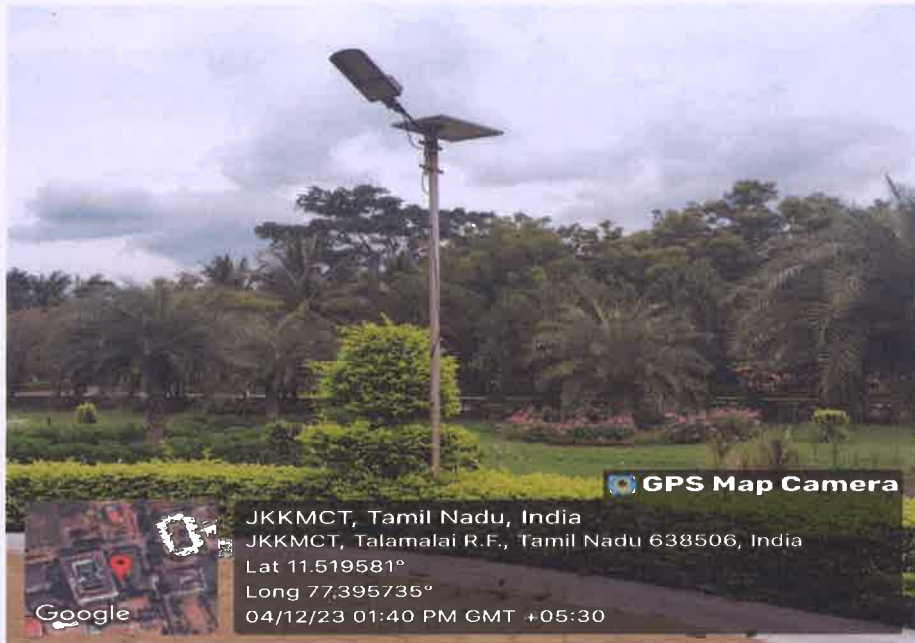

## 3.SENSOR - BASED ENERGY CONSERVATION

Photo of Sensor based automatic light located in front of our College Main Block

Photo of Sensor based automatic light in night mode

**PRINCIPAL**  
**JKK MUNIRAJAH COLLEGE**  
**OF TECHNOLOGY**