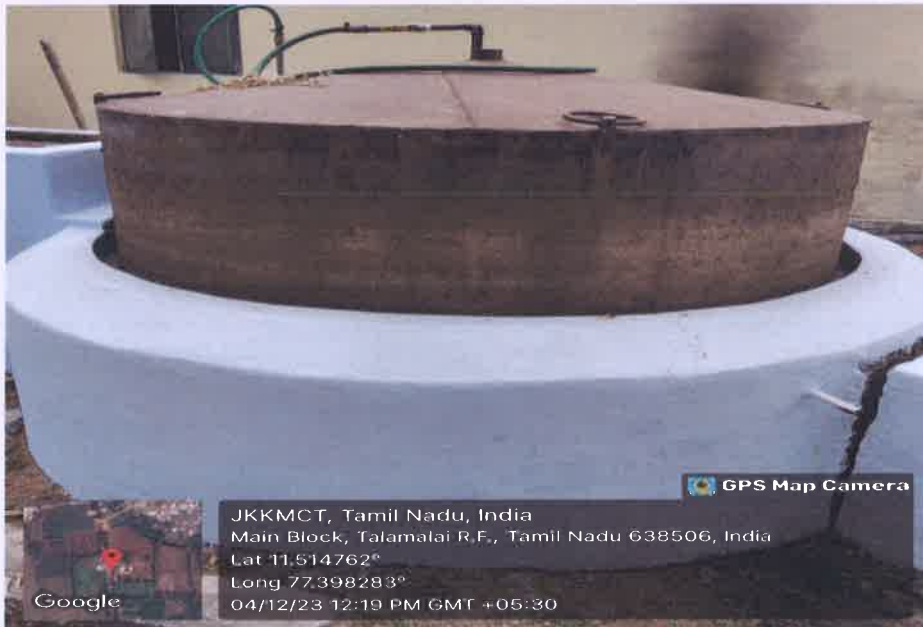

# J.K.K. MUNIRAJAH COLLEGE OF TECHNOLOGY

Approved by AICTE, New Delhi and Affiliated to Anna University, Chennai.

Accredited by NAAC with "A" grade

T.N. Palayam (Po), Gobi (Tk), Erode (Dt) – 638 506

Photos of Biogas plant in our College Boys Hostel