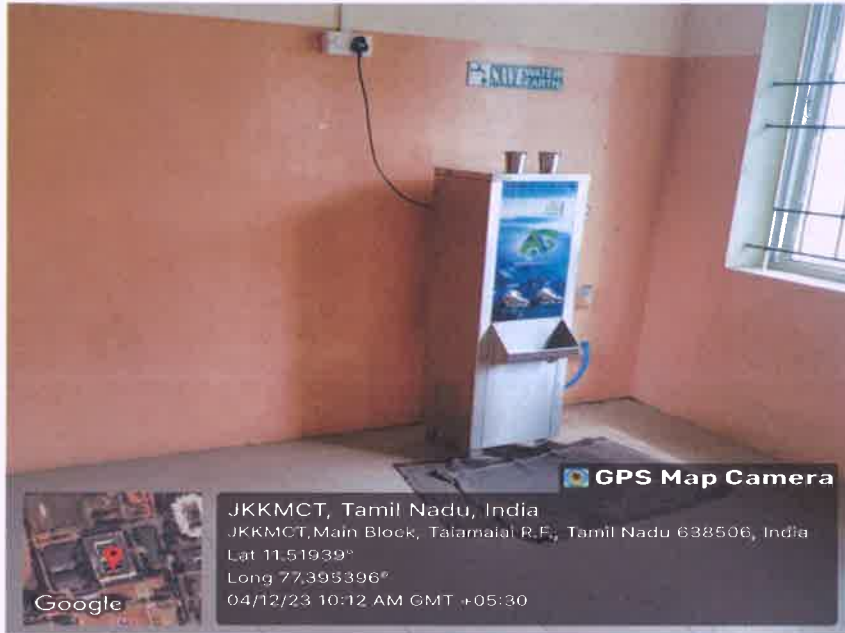

J.K.K. MUNIRAJAH COLLEGE OF TECHNOLOGY

Approved by AICTE, New Delhi and Affiliated to Anna University, Chennai.

Accredited by NAAC with "A" grade

T.N. Palayam (Po), Gobi (Tk), Erode (Dt) – 638 506

Photos of Water Doctor in our College Main Building

PRINCIPAL

JKK MUNIRAJAH COLLEGE

OF TECHNOLOGY

T.N. PALAYAM (Po)-638 506.

GOBI (TK), ERODE (DT).