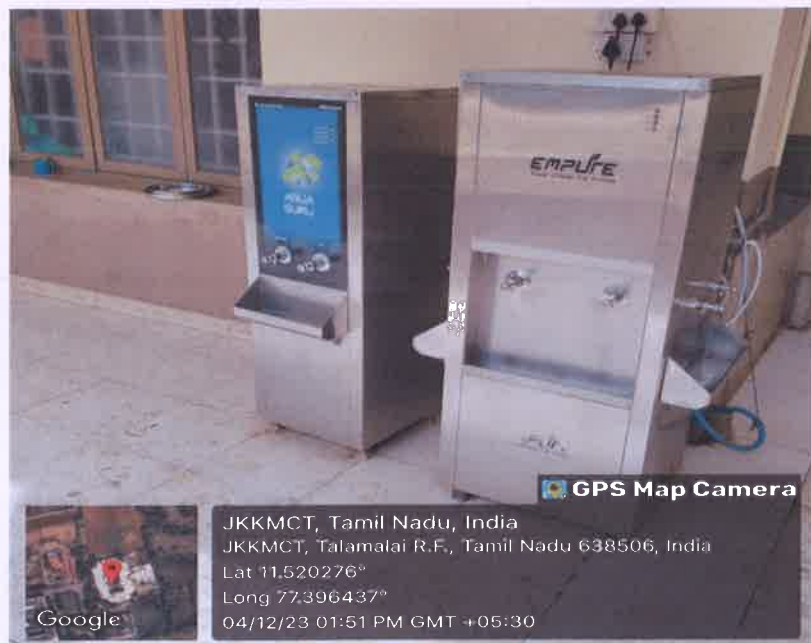

# J.K.K. MUNIRAJAH COLLEGE OF TECHNOLOGY

Approved by AICTE, New Delhi and Affiliated to Anna University, Chennai.

Accredited by NAAC with 'A' grade

T.N. Palayam (Po), Gobi (Tk), Erode (Dt) – 638 506

Photos of Water Doctor in our College Boys hostels