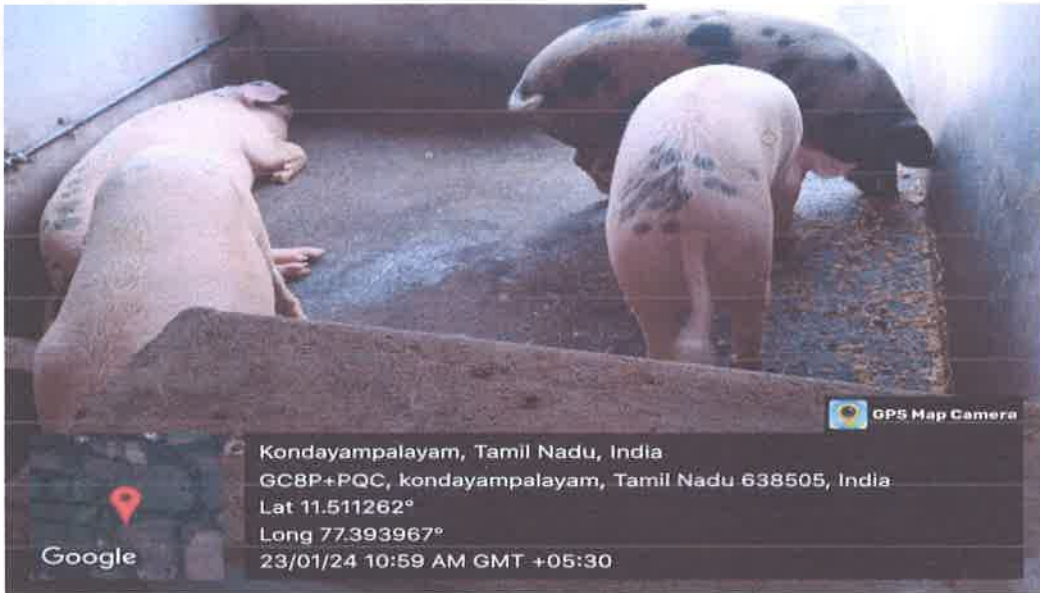

Accredited by NAAC with "A" grade

T.N.Palayam(Po), Gobi(Tk), Erode(Dt) – 638506

Photos of pigs eating food waste

[Handwritten Signature]

PRINCIPAL
JKK MUNIRAJAH COLLEGE
OF TECHNOLOGY

J.K.K.MUNIRAJAH COLLEGE OF TECHNOLOGY