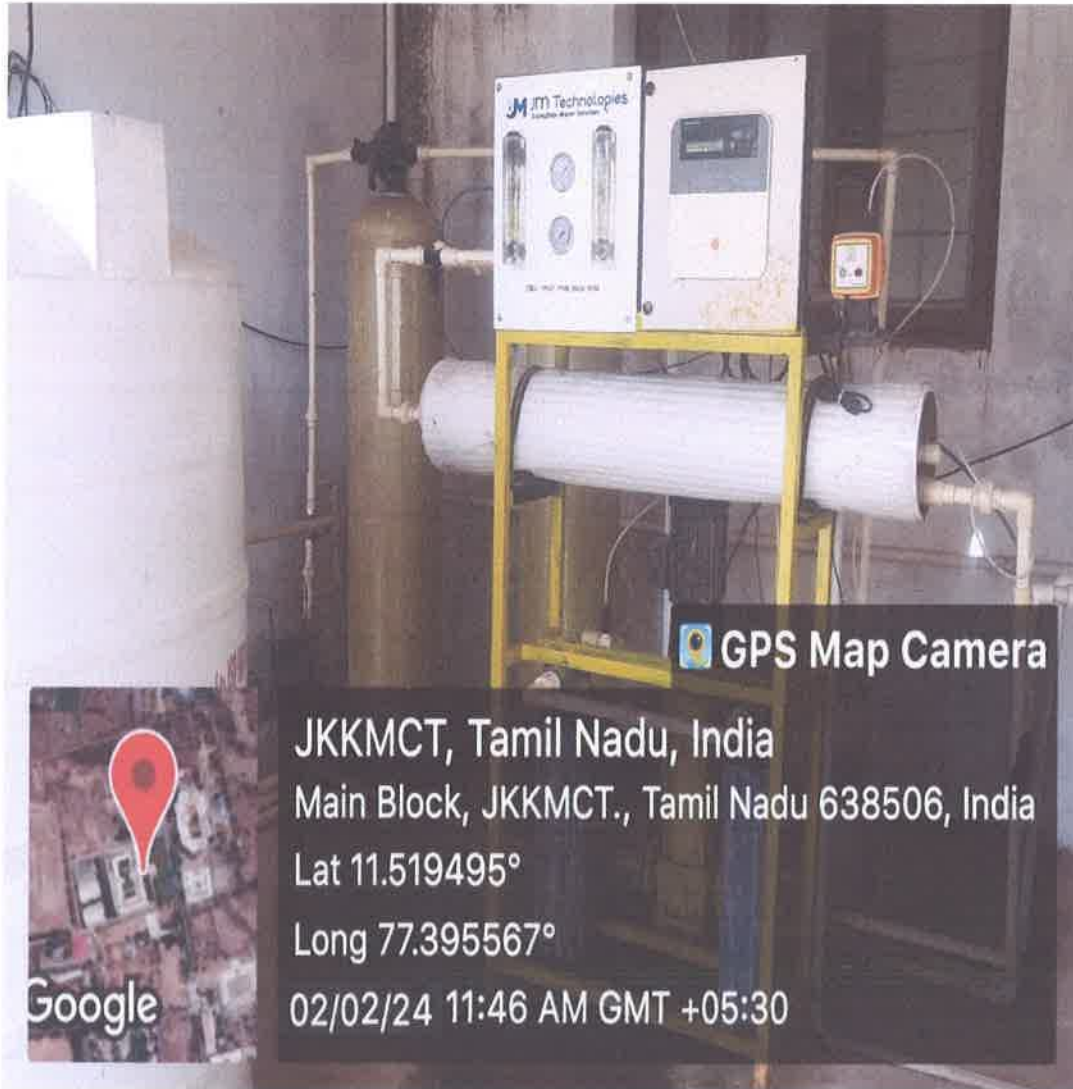

J.K.K.MUNIRAJAH COLLEGE OF TECHNOLOGY

Approved by AICTE, New Delhi and Affiliated to Anna University, Chennai.

Accredited by NAAC with "A" grade

T.N.Palayam(Po), Gobi(Tk), Erode(Dt) – 638506

Photos of RO Water System Boys Hostel

PRINCIPAL
JKK MUNIRAJAH COLLEGE
OF TECHNOLOGY
T.N. PALAYAM (Po)-638 506.
GOBI (Tk), ERODE (Dt).