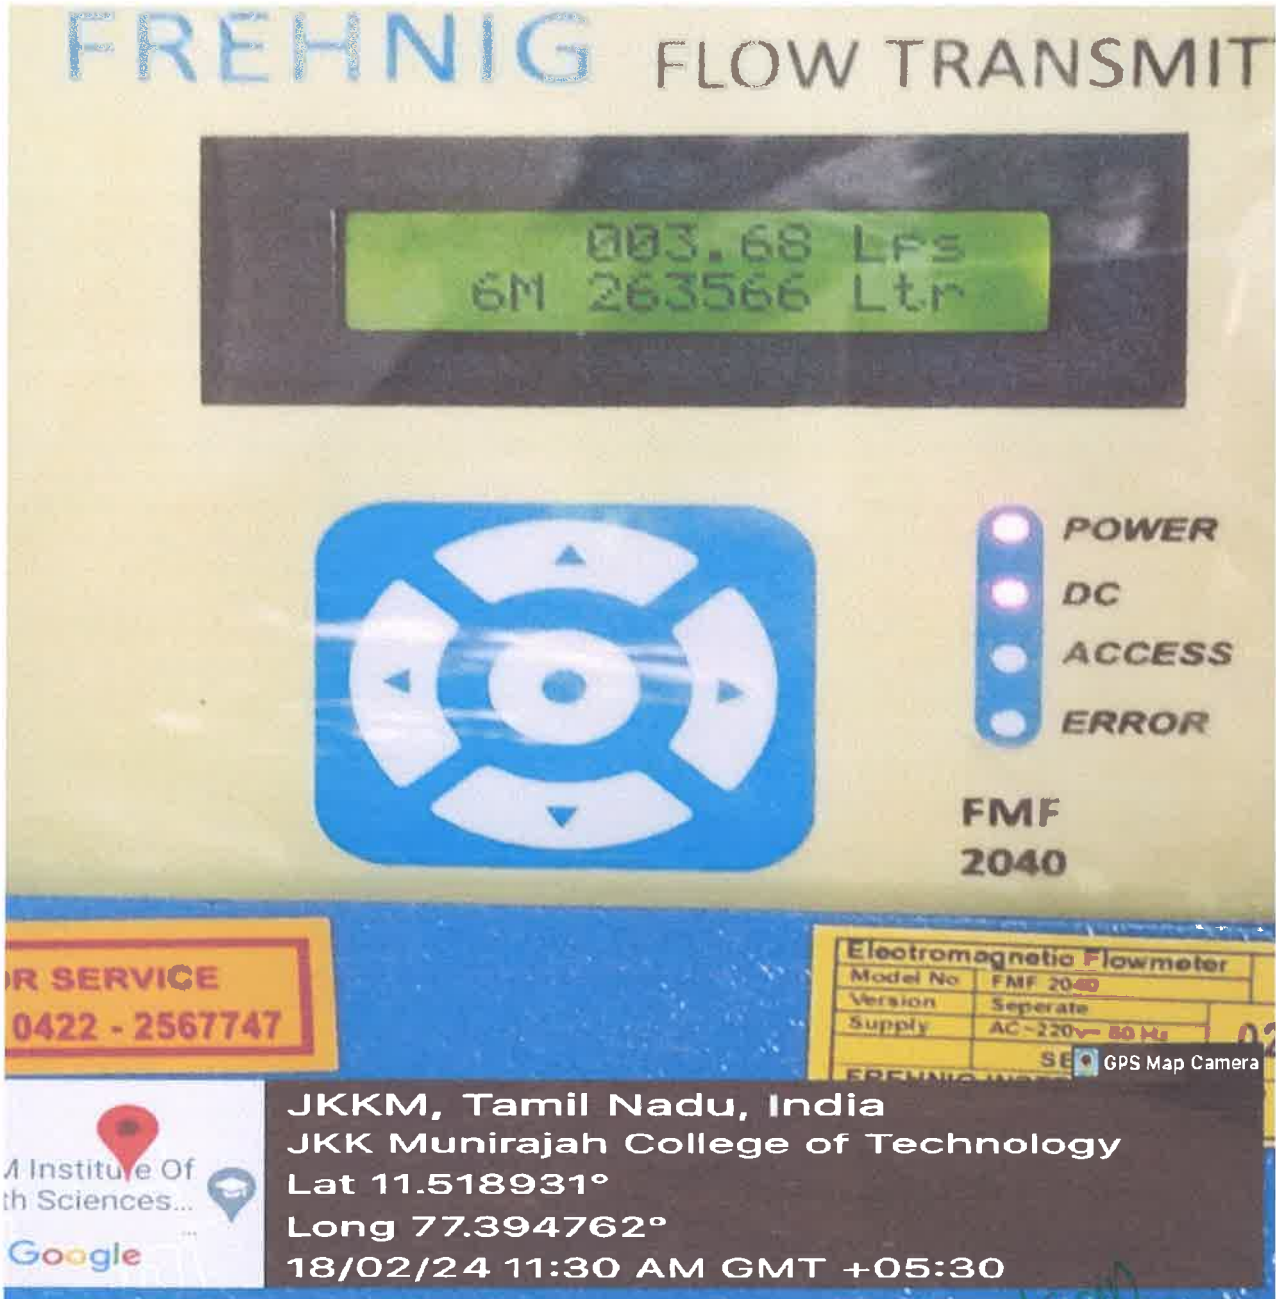

J.K.K.MUNIRAJAH COLLEGE OF TECHNOLOGY

Approved by AICTE, New Delhi and Affiliated to Anna University, Chennai.

Accredited by NAAC with "A" grade

T.N.Palayam(Po), Gobi(Tk), Erode(Dt) – 638506

Photos of Bore Well in Rear Main Block

[Signature]
PRINCIPAL
JKK MUNIRAJAH COLLEGE
OF TECHNOLOGY
T.N. PALAYAM (Po)-638 506,
GOBI (Tk), ERODE (Dt).