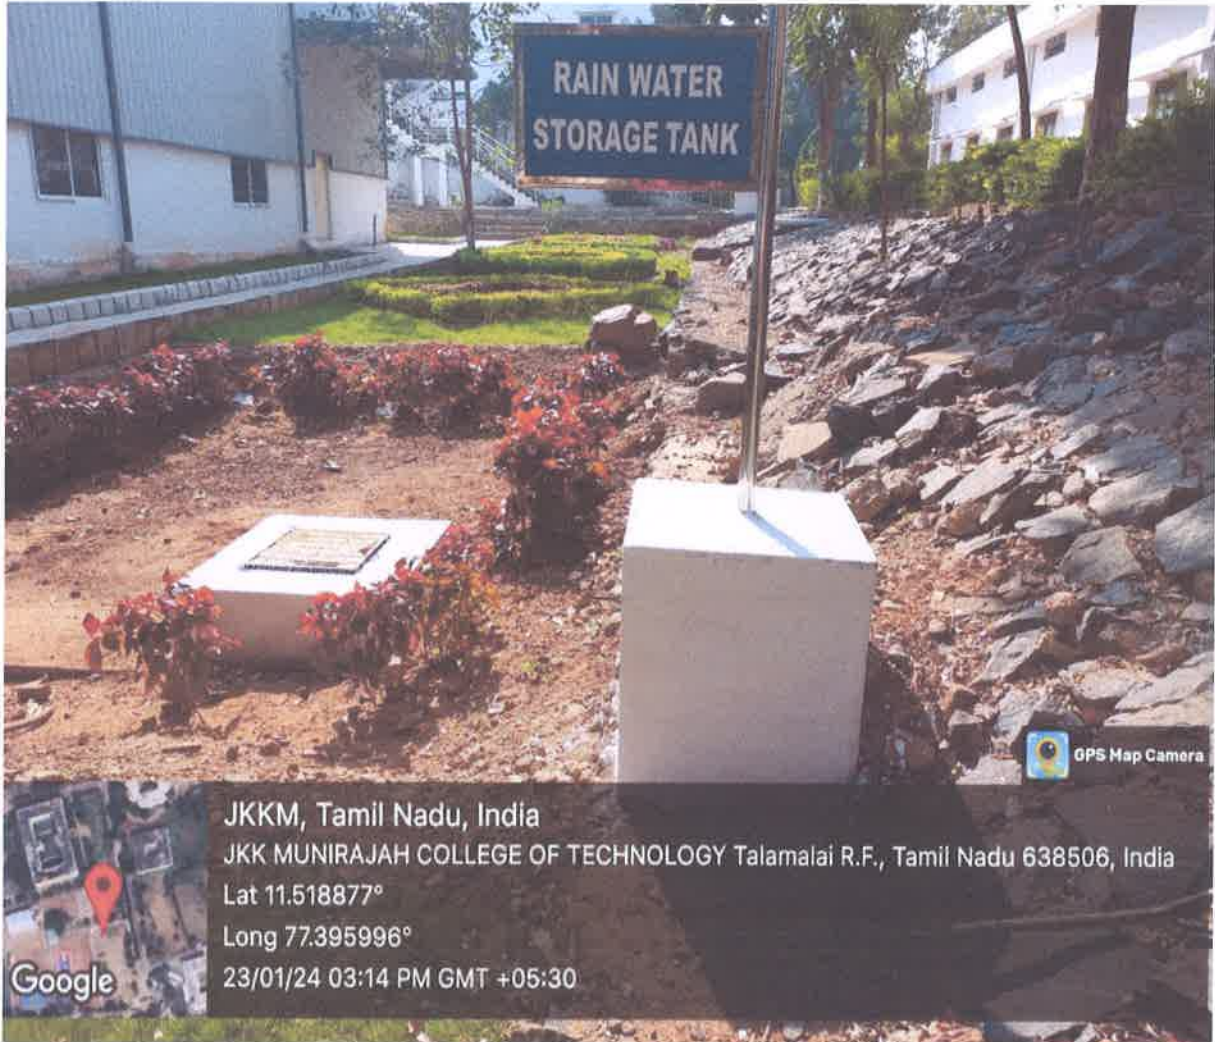

J.K.K.MUNIRAJAH COLLEGE OF TECHNOLOGY

Approved by AICTE, New Delhi and Affiliated to Anna University, Chennai.

Accredited by NAAC with "A" grade

T.N. Palayam (Po), Gobi (Tk), Erode (Dt) – 638 506

Photos of Rainwater storage tank

PRINCIPAL
JKK MUNIRAJAH COLLEGE
OF TECHNOLOGY
T.N. PALAYAM (Po)-638 506.
GOBI (Tk), ERODE (Dt).