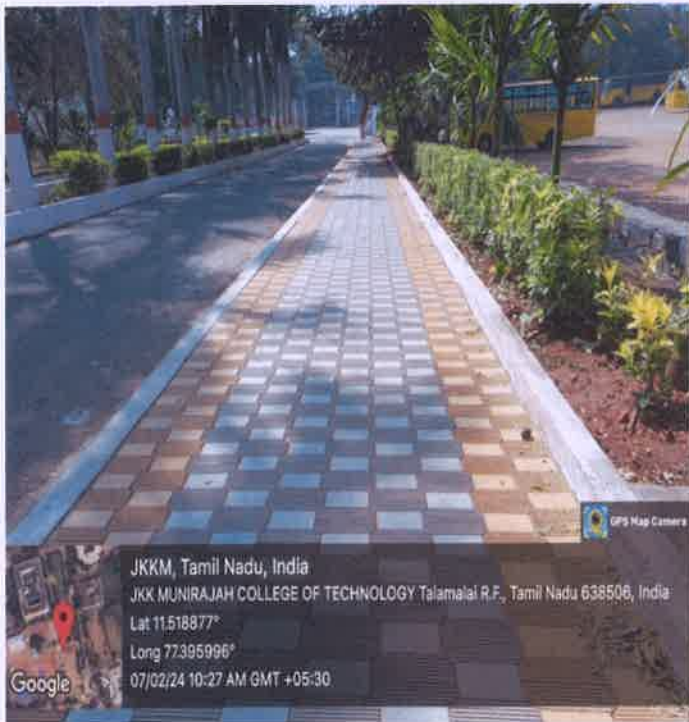

J.K.K.MUNIRAJAH COLLEGE OF TECHNOLOGY

Approved by AICTE, New Delhi And Affiliated to Anna University, Chennai.

Accredited by NAAC with "A" grade

T.N. Palayam (Po), Gobi (Tk), Erode (Dt) – 638 506

Photos for Pedestrian friendly pathways

PRINCIPAL
JKK MUNIRAJAH COLLEGE
OF TECHNOLOGY
T.N. PALAYAM (Po)-638 506.
Gobi (Tk), Erode (Dt).