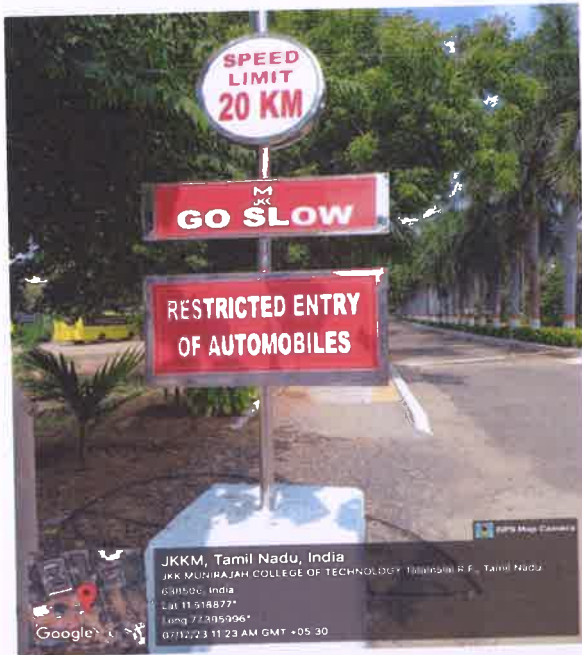

J.K.K.MUNIRAJAH COLLEGE OF TECHNOLOGY

Approved by AICTE, New Delhi And Affiliated to Anna University, Chennai.

Accredited by NAAC with "A" grade

T.N. Palayam (Po), Gobi (Tk), Erode (Dt) – 638 506

Photos for Restricted Entry of Automobiles

PRINCIPAL

**JKK MUNIRAJAH COLLEGE
OF TECHNOLOGY
T.N. PALAYAM (Po) - 638 506.
GOBI (TK), ERODE (DT).**