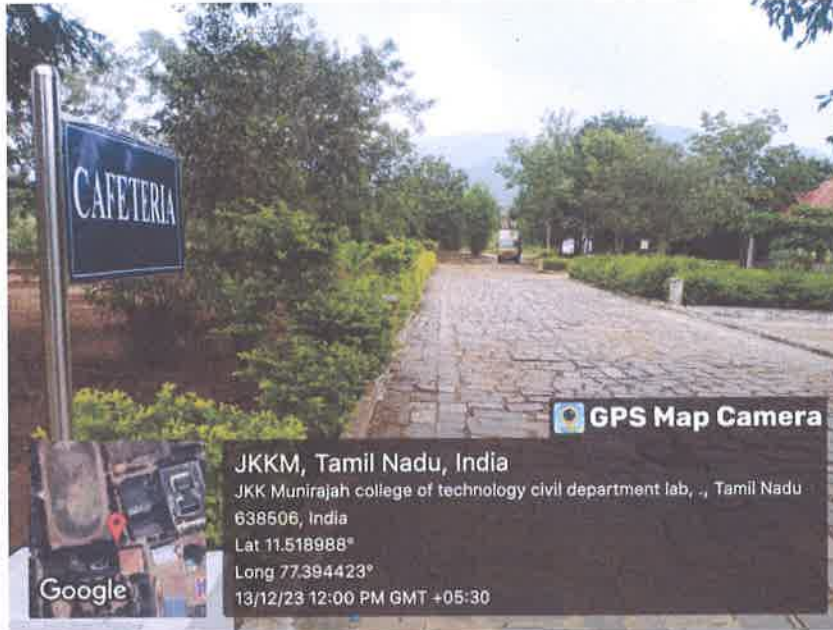

J.K.K.MUNIRAJAH COLLEGE OF TECHNOLOGY

Approved by AICTE, New Delhi And Affiliated to Anna University, Chennai.

Accredited by NAAC with "A" grade

T.N. Palayam (Po), Gobi (Tk), Erode (Dt) – 638 506

Photo for display board of cafeteria & laboratory