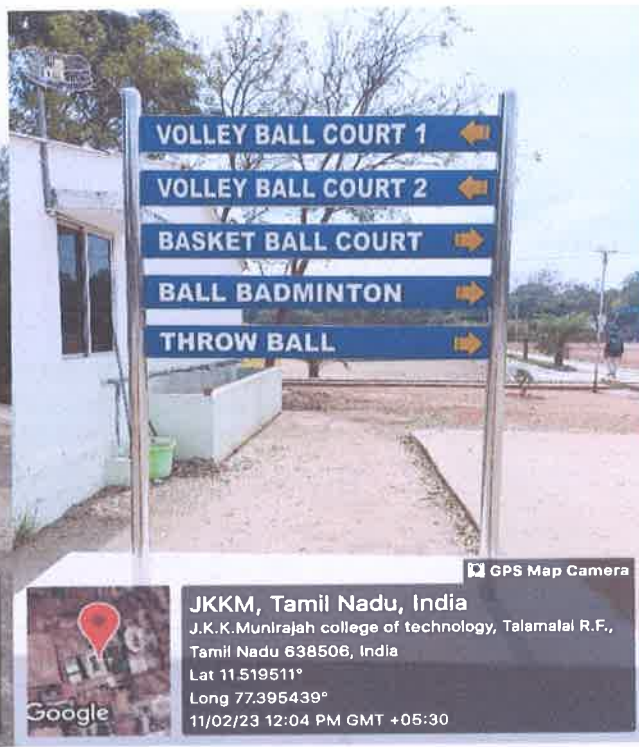

Accredited by NAAC with "A" grade

T.N. Palayam (Po), Gobi (Tk), Erode (Dt) – 638 506

Photo of signpost

Photo of display board of playground

Photo of display board for main campus

Photo of display board for restricted entry