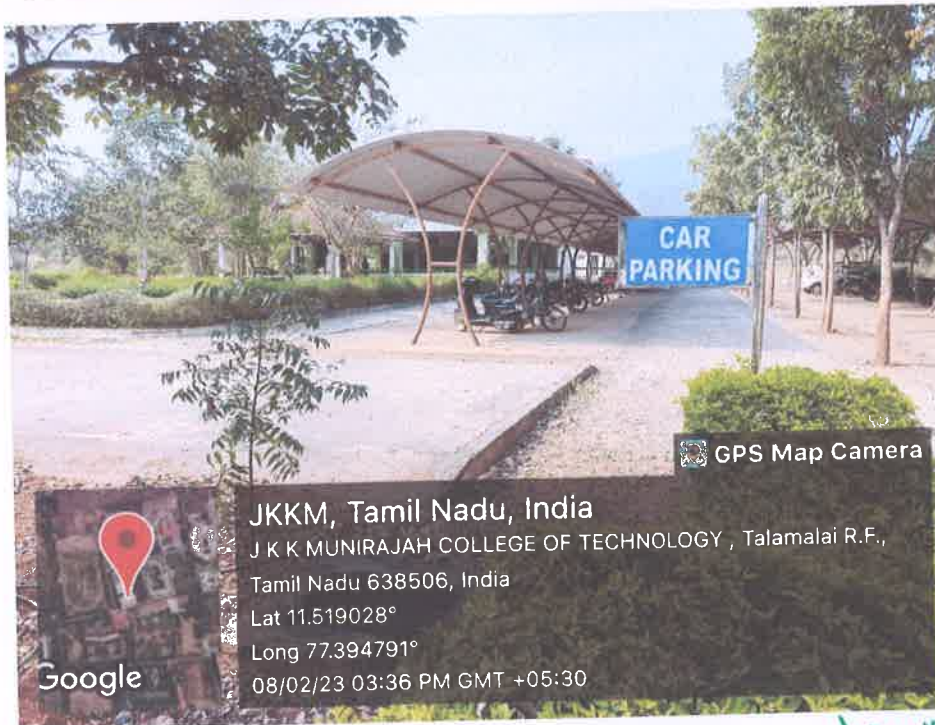

JKKM, Tamil Nadu, India
J K K MUNIRAJAH COLLEGE OF TECHNOLOGY , Talamalai R.F.,
Tamil Nadu 638506, India
Lat 11.519028°
Long 77.394791°
08/02/23 03:36 PM GMT +05:30

Photo for display board of parking

[Signature]
PRINCIPAL
JKK MUNIRAJAH COLLEGE
OF TECHNOLOGY
T.N. PALAYAM (Po)-638 506.
Gobi (Tk), Erode (Dt).