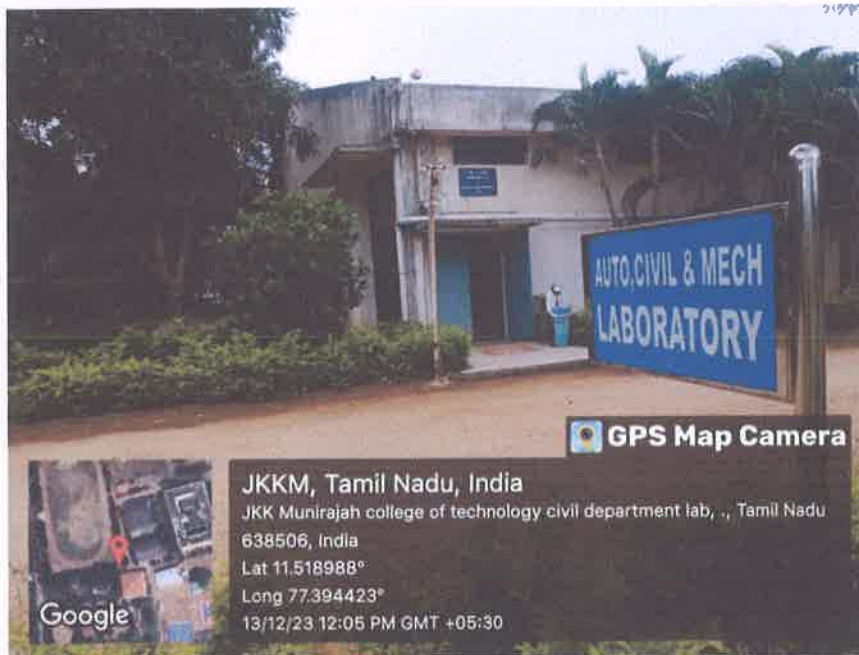

J.K.K.MUNIRAJAH COLLEGE OF TECHNOLOGY

Approved by AICTE, New Delhi And Affiliated to Anna University, Chennai.

Accredited by NAAC with "A" grade

T.N. Palayam (Po), Gobi (Tk), Erode (Dt) – 638 506

Photo for display board of cafeteria & laboratory