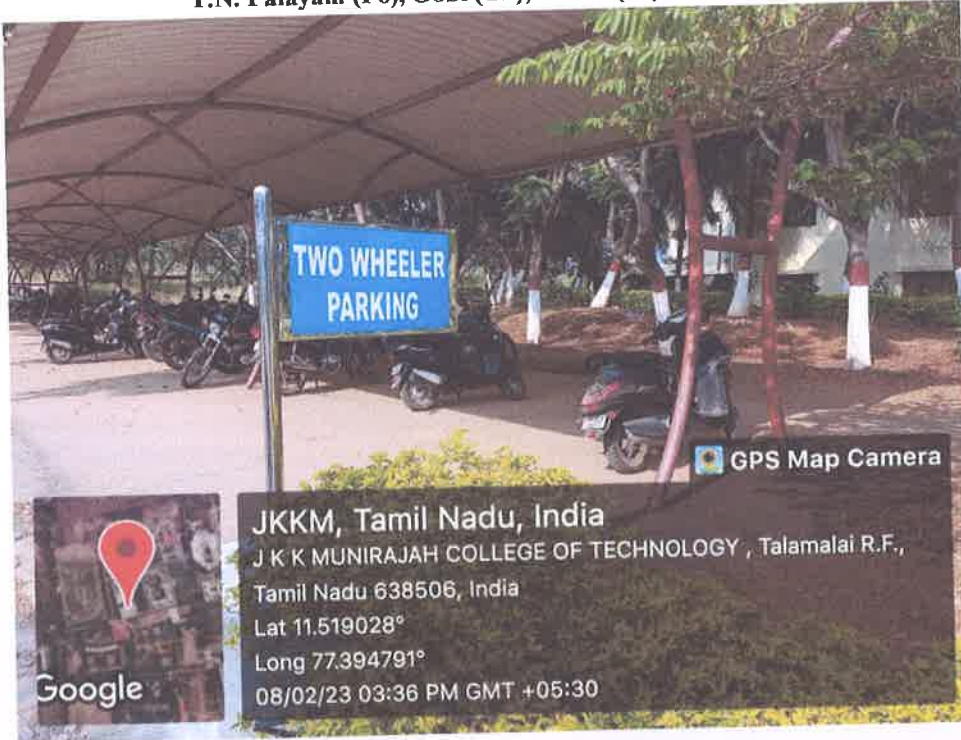

Accredited by NAAC with "A" grade

T.N. Palayam (Po), Gobi (Tk), Erode (Dt) – 638 506

Photo for display board of parking

[Signature]
PRINCIPAL
JKK MUNIRAJAH COLLEGE
OF TECHNOLOGY
T.N. PALAYAM (Po)-638 506.
Gobi (Tk), ERODE (Dt).