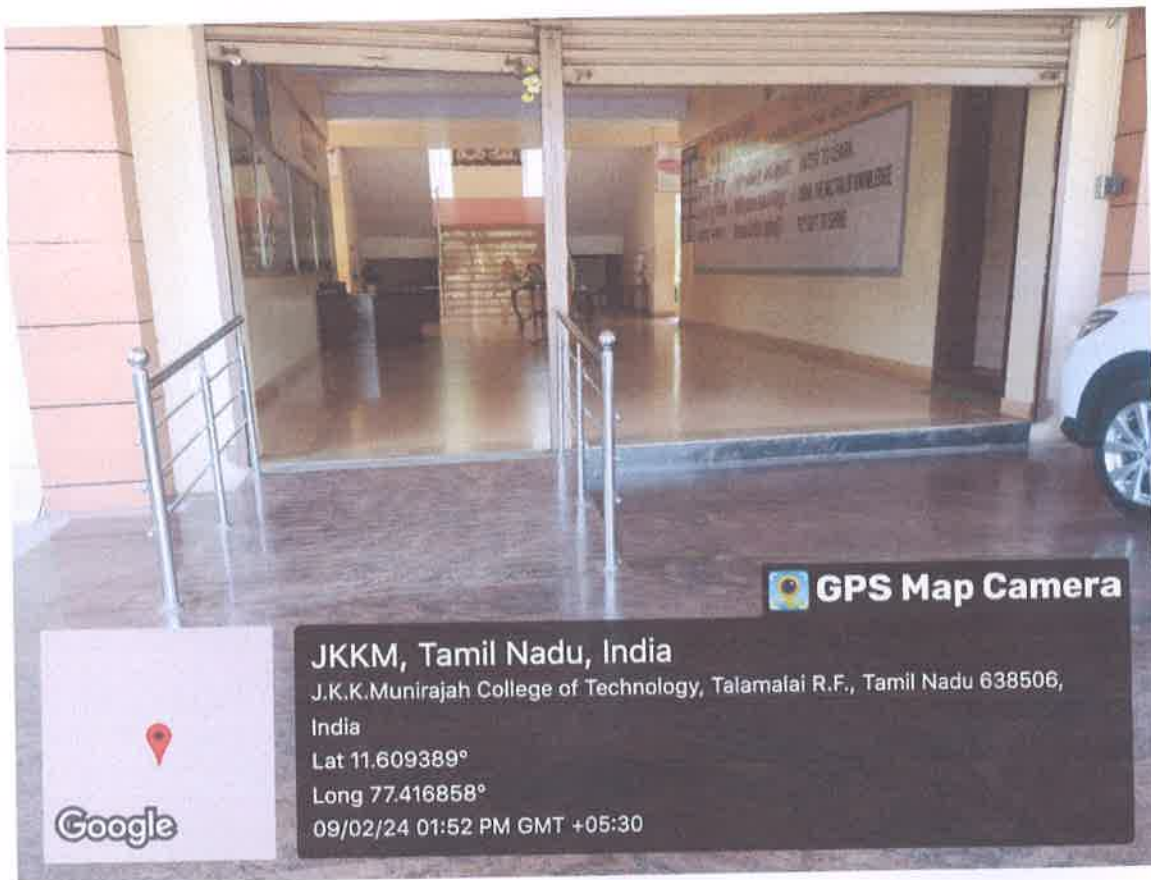

Accredited by NAAC with "A" grade

T.N. Palayam (Po), Gobi (Tk), Erode (Dt) – 638 506

Built environment with Ramp

One of the major objectives of all education programmes that have been implemented at present is to be developing an inclusive education system by providing access to students with disabilities. Our college had provided the ramp facility for the disabled person in our college campus for the easy access of various places in the college by the disabled students. The ramps are carefully designed as per specifications to be used by the differently-abled people.