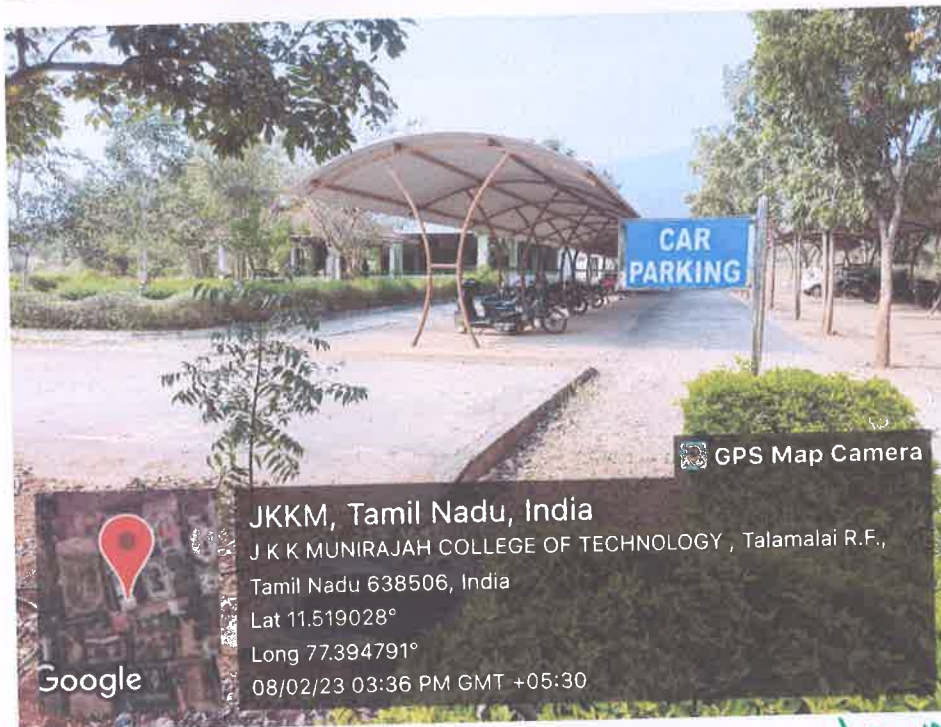

Accredited by NAAC with "A" grade

T.N. Palayam (Po), Gobi (Tk), Erode (Dt) – 638 506

Photo for display board of parking

[Signature]
PRINCIPAL
JKK MUNIRAJAH COLLEGE
OF TECHNOLOGY
T.N. PALAYAM (Po)-638 506.
Gobi (Tk), ERODE (Dt).