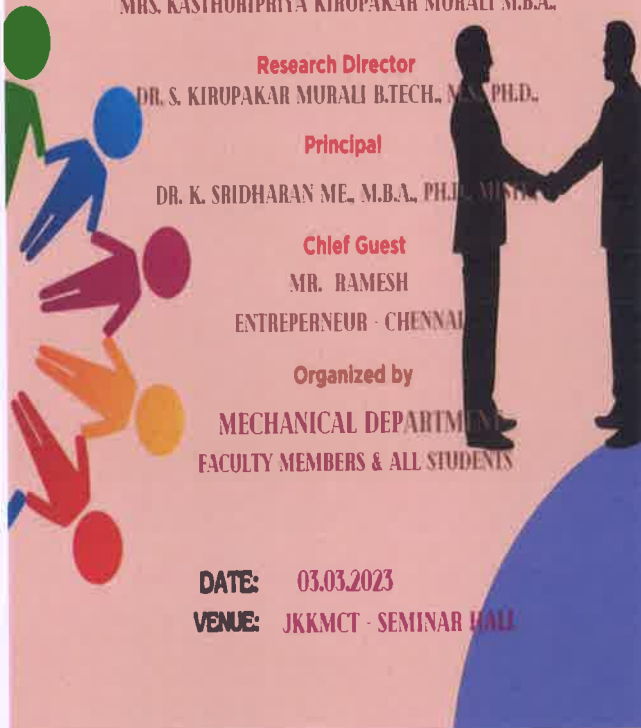

J.K.K.MUNIRAJAH COLLEGE OF TECHNOLOGY

Approved by AICTE , New Delhi And Affiliated to Anna University , Chennai

Accredited by NAAC with "A" grade

T.N.Palayam (Po), Gobi (Tk), Erode (Dt) – 638 506.

J.K.K. MUNIRAJAH COLLEGE OF TECHNOLOGY

(APPROVED BY AICTE, NEW DELHI & AFFILIATED TO ANNA UNIVERSITY, CHENNAI)

ACCREDITED BY NAAC WITH "A" GRADE THOOKANAICKENPALAYAM,

GOBI TK., ERODE DT. TAMIL NADU - 638506.

" LEADERSHIP DEVELOPMENT WORKSHOPS "

Chairman

MRS. J.K.K. VASANTHAKUMARI MUNIRAJAH

Secretary

MRS. KASTHUBIPRIYA KIRUPAKAR MURALI M.B.A.,

Research Director

DR. S. KIRUPAKAR MURALI B.TECH., M.S., PH.D.,

Principal

DR. K. SRIDHARAN ME, M.B.A., PH.D., MISTE

Chief Guest

MR. RAMESH

ENTREPERNEUR - CHENNAI

Organized by

MECHANICAL DEPARTMENT
FACULTY MEMBERS & ALL STUDENTS

DATE: 03.03.2023

VENUE: JKKMCT - SEMINAR HALL

J.K.K. MUNIRAJAH COLLEGE OF TECHNOLOGY

(APPROVED BY AICTE, NEW DELHI & AFFILIATED TO ANNA UNIVERSITY, CHENNAI)

ACCREDITED BY NAAC WITH "A" GRADE THOOKANAICKENPALAYAM,

GOBI TK., ERODE DT. TAMIL NADU - 638506.

"PERSONAL DEVELOPMENT WORKSHOPS "

Chairman

MRS. J.K.K. VASANTHAKUMARI MUNIRAJAH

Secretary

MRS. KASTHUBIPRIYA KIRUPAKAR MURALI M.B.A.,

Research Director

DR. S. KIRUPAKAR MURALI B.TECH., M.S., PH.D.,

Principal

DR. K. SRIDHARAN ME, M.B.A., PH.D., MISTE,

Chief Guest

MR. VENU KALYAN

PHILANTHROPIST

Organized by

AUTOMOBILE DEPARTMENT
FACULTY MEMBERS & ALL STUDENTS

DATE: 07.04.2023

VENUE: JKKMCT - SEMINAR HALL

PRINCIPAL
JKK MUNIRAJAH COLLEGE
OF TECHNOLOGY
T.N. PALAYAM (Po)-638 506.
GOBI (TK), ERODE (DT).