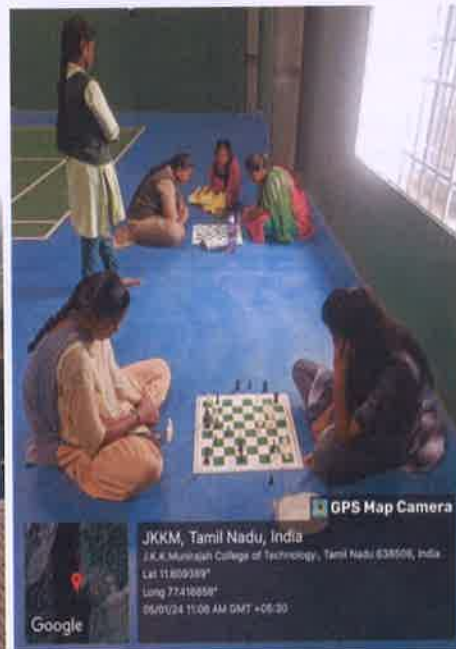

J.K.K.MUNIRAJAH COLLEGE OF TECHNOLOGY

Approved by AICTE , New Delhi And Affiliated to Anna University , Chennai

Accredited by NAAC with "A" grade

T.N.Palayam (Po), Gobi (Tk), Erode (Dt) – 638 506.

Photos of scholars carrom and badminton at indoor stadium

PRINCIPAL
JKK MUNIRAJAH COLLEGE
OF TECHNOLOGY
T.N. PALAYAM (Po)-638 506.
GOBI (Tk), ERODE (Dt).