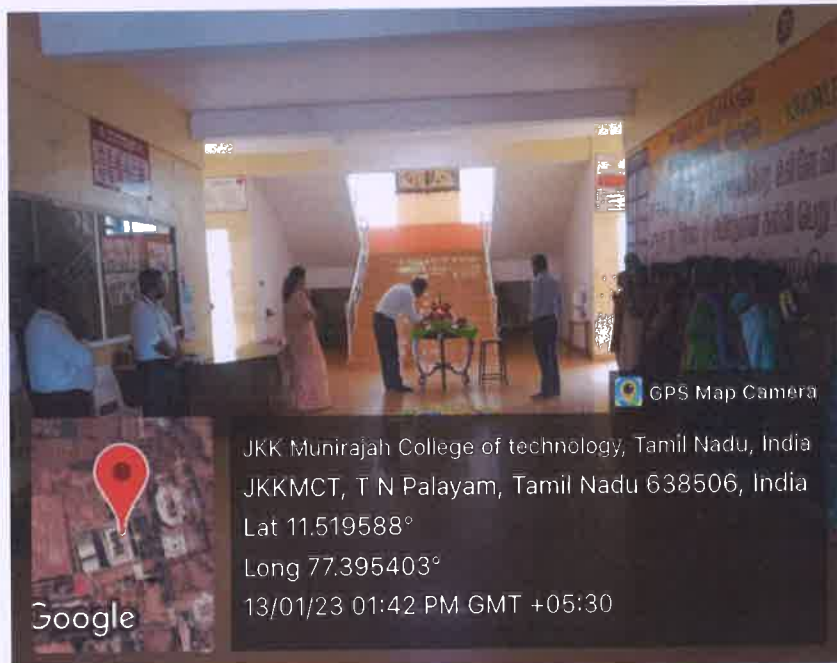

# J.K.K.MUNIRAJAH COLLEGE OF TECHNOLOGY

Approved by AICTE , New Delhi And Affiliated to Anna University , Chennai

Accredited by NAAC with "A" grade

T.N.Palayam (Po), Gobi (Tk), Erode (Dt) – 638 506.

Photos of Friday poojai at JKKMCT campus with the presence of Mrs.KasthuripriyaKirupakarmurali,