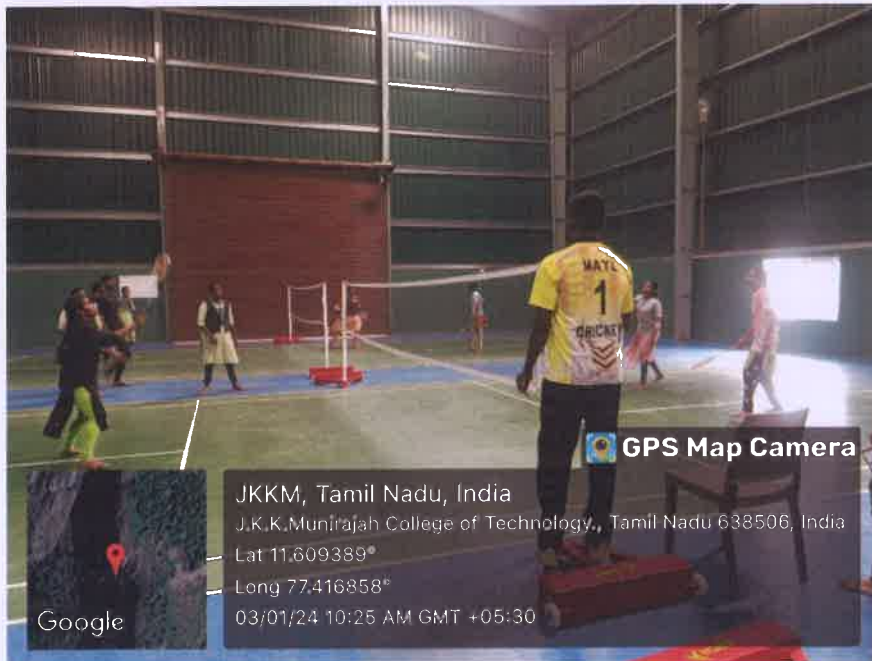

J.K.K.MUNIRAJAH COLLEGE OF TECHNOLOGY

Approved by AICTE , New Delhi And Affiliated to Anna University , Chennai

Accredited by NAAC with "A" grade

T.N.Palayam (Po), Gobi (Tk), Erode (Dt) – 638 506.

Photos of scholars badminton at indoor stadium

[Signature]
PRINCIPAL
JKK MUNIRAJAH COLLEGE
OF TECHNOLOGY
T.N. PALAYAM (Po)-638 506.
GOBI (TK), ERODE (Dt).