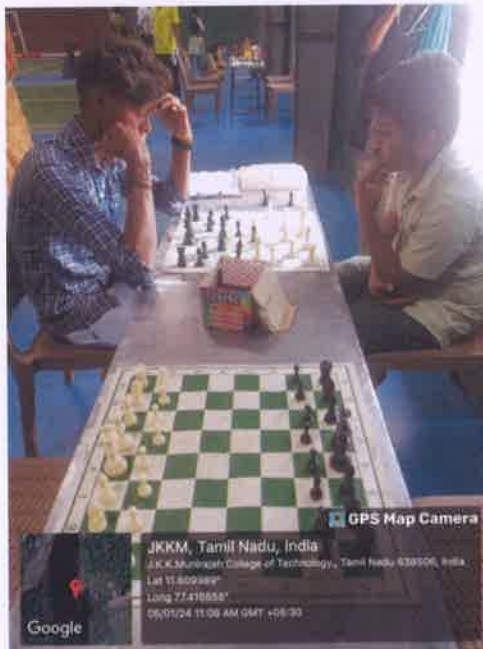

J.K.K.MUNIRAJAH COLLEGE OF TECHNOLOGY

Approved by AICTE , New Delhi And Affiliated to Anna University , Chennai

Accredited by NAAC with "A" grade

T.N.Palayam (Po), Gobi (Tk), Erode (Dt) – 638 506.

Photos of scholars carrom and badminton at indoor stadium

PRINCIPAL
JKK MUNIRAJAH COLLEGE
OF TECHNOLOGY
T.N. PALAYAM (Po)-638 506.
GOBI (Tk), ERODE (Dt).