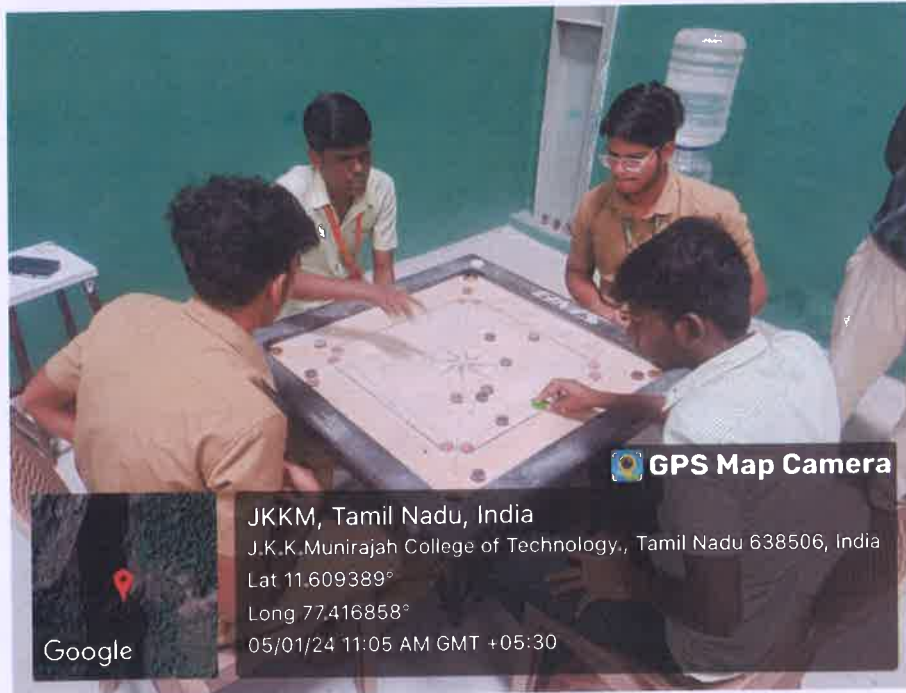

GPS Map Camera

Google

JKKM, Tamil Nadu, India

J.K.K.Munirajah College of Technology., Tamil Nadu 638506, India

Lat 11.609389°

Long 77.416858°

05/01/24 11:05 AM GMT +05:30

Photos of learners & facilitators in badminton at indoor stadium

K. S. S.
PRINCIPAL
JKK MUNIRAJAH COLLEGE
OF TECHNOLOGY
T.N. PALAYAM (Po)-638 506.
GOBI (Tk), ERODE (Dt).