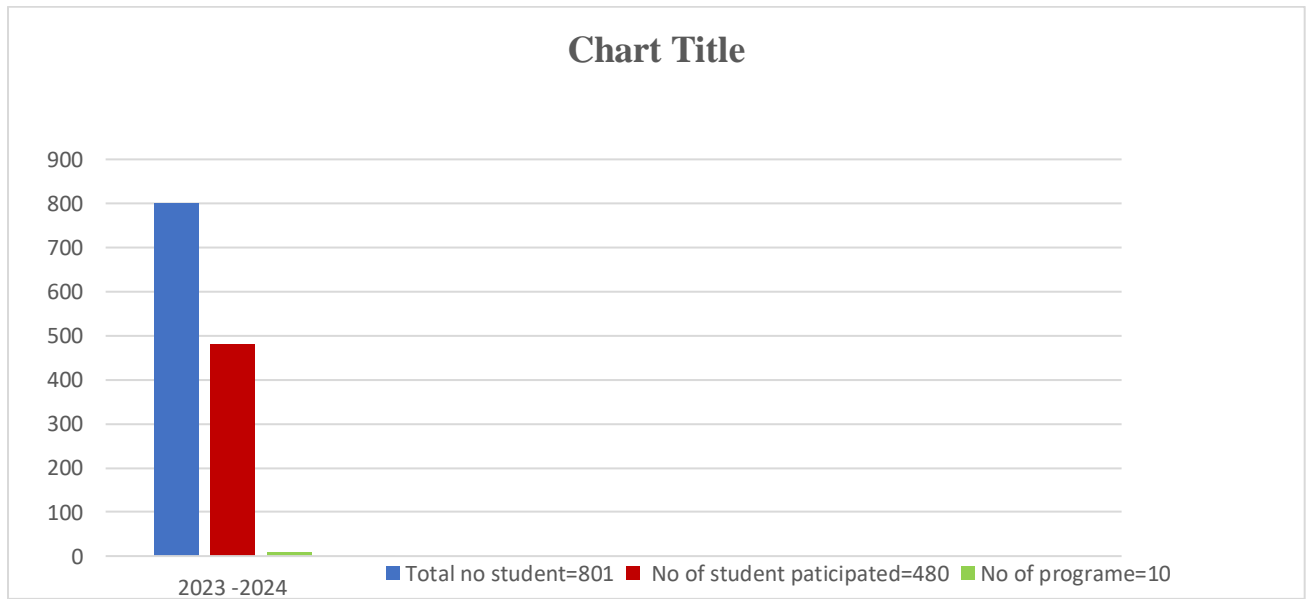

J.K.K. MUNIRAJAH COLLEGE OF TECHNOLOGY (AUTONOMOUS)

Approved by AICTE, New Delhi and Affiliated to Anna University, Chennai

Accredited by NAAC with 'A' Grade

T.N. Palayam (Po), Gobi (Tk), Erode (Dt) – 638 506

SUMMARY OF THE STUDENTS PARTICIPATED IN THE EXTENSION ACTIVITIES FOR THE YEARS 2023-2024