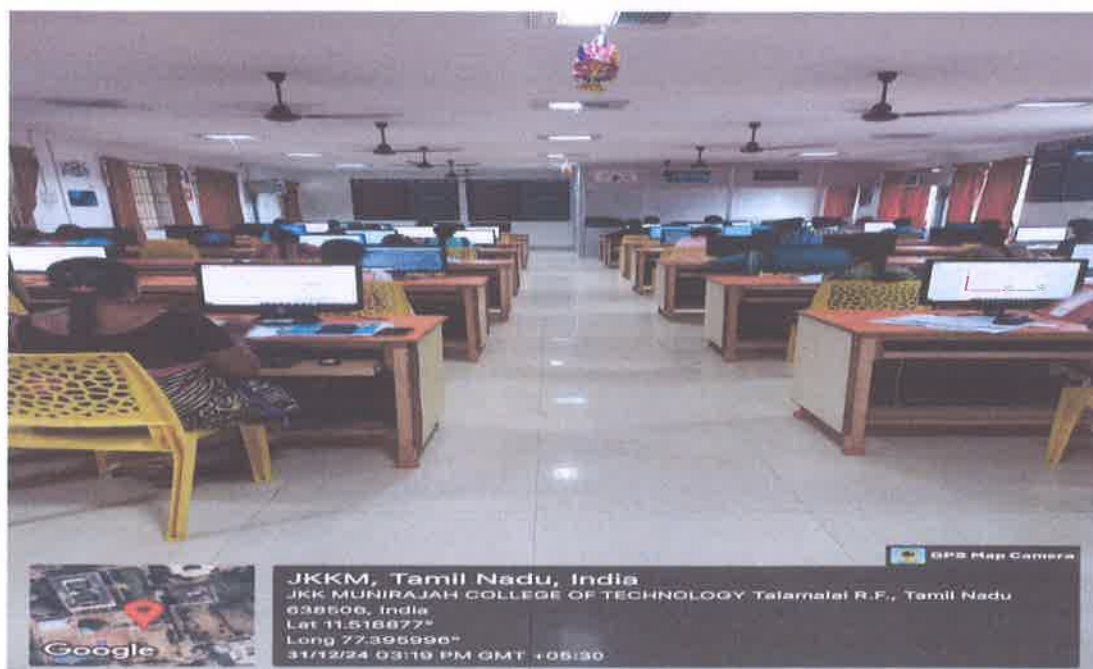

FIG 8: COMPUTER CENTRE-II

Principal

**J.K.K.Munirajah College of Technology
(Autonomous)
T.N.Palayam, Gobi (Tk),
Erode (Dt) - 638 506**