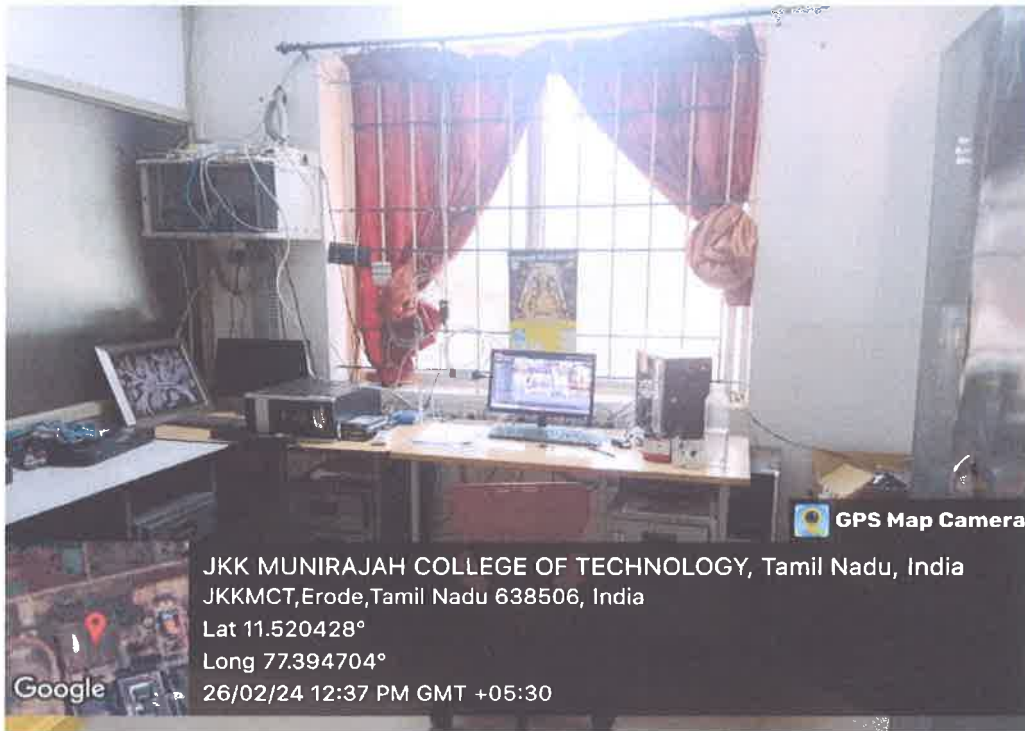

J.K.K. MUNIRAJAH COLLEGE OF TECHNOLOGY

(AUTONOMOUS)

Approved by AICTE, New Delhi And Affiliated to Anna University, Chennai.

Accredited by NAAC with "A" Grade

T.N. Palayam (Po), Gobi (Tk), Erode (Dt) – 638 506

FIG 29: SERVER ROOM