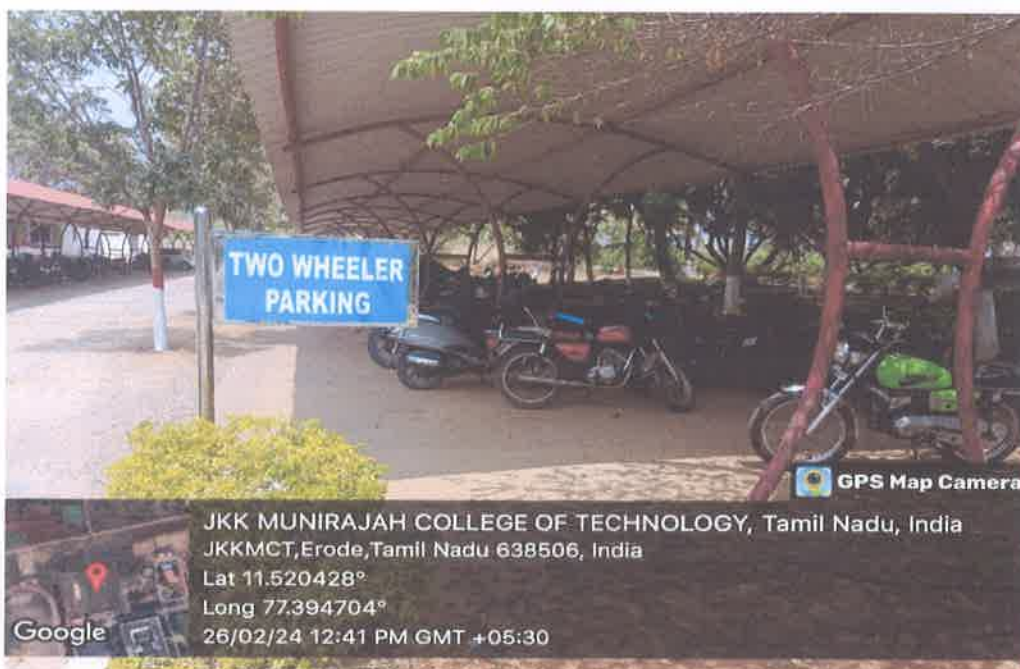

FIG 40: FOUR-WHEELER PARKING

FIG 41: TWO-WHEELER PARKING

  
Principal

J.K.K.Munirajah College of Technology  
(Autonomous)  
T.N.Palayam, Gobi (Tk),  
Erode (Dt) - 638 506

J.K.K. MUNIRAJAH COLLEGE OF TECHNOLOGY