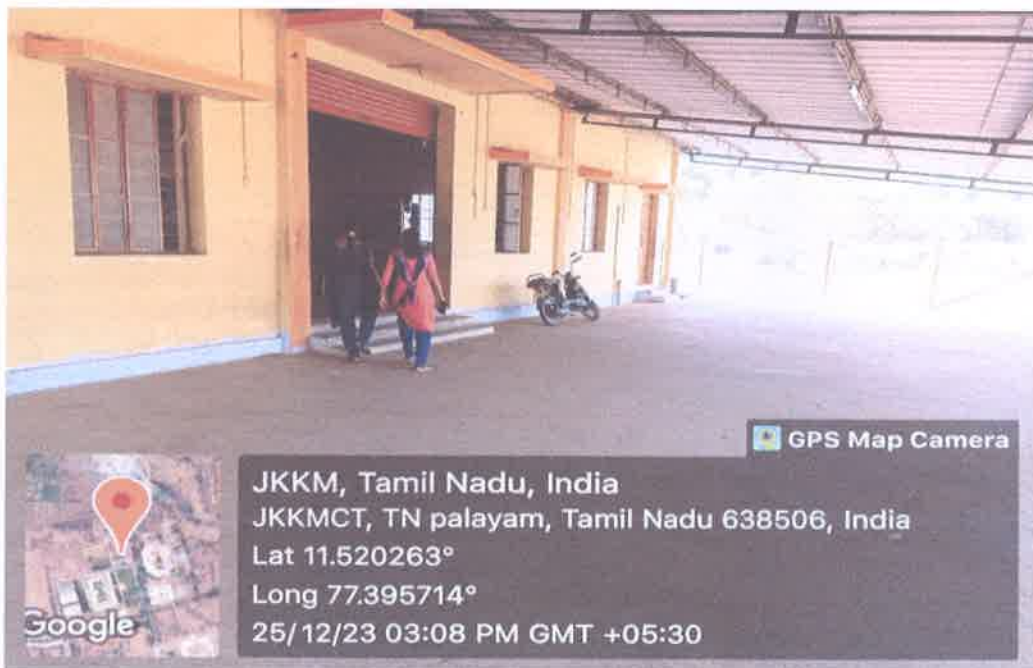

FIG 39: CANTEEN-II OUTSIDE VIEW

[Handwritten Signature]

Principal

**J.K.K.Munirajah College of Technology
(Autonomous)
T.N.Palayam, Gobi (Tk),
Erode (Dt) - 638 506**