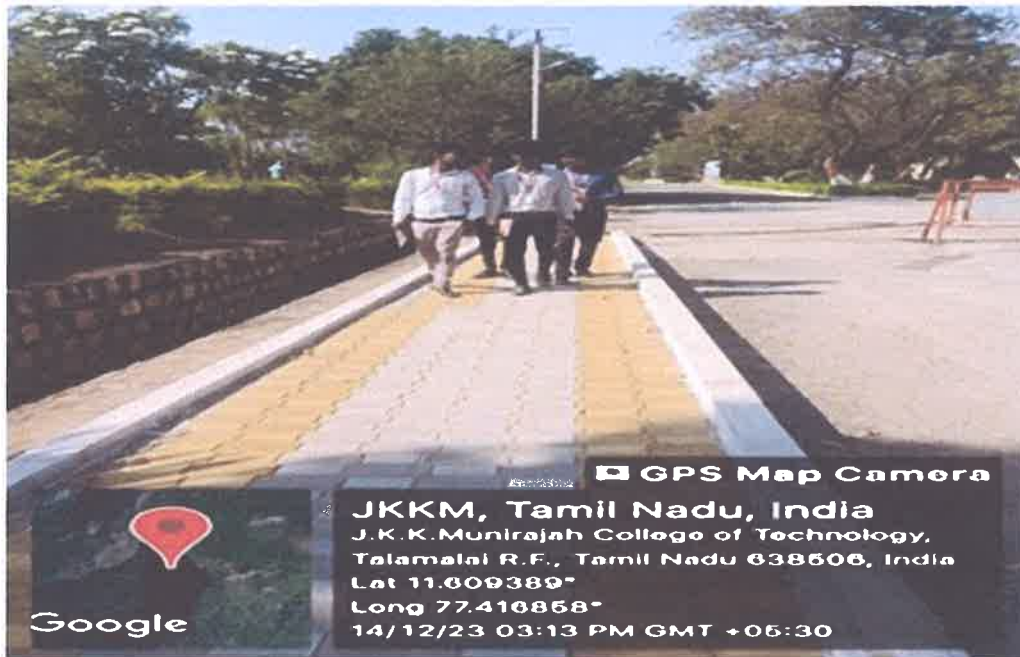

J.K.K. MUNIRAJAH COLLEGE OF TECHNOLOGY

(AUTONOMOUS)

Approved by AICTE, New Delhi And Affiliated to Anna University, Chennai.

Accredited by NAAC with "A" Grade

T.N. Palayam (Po), Gobi (Tk), Erode (Dt) – 638 506

FIG 46: PEDESTRIAN WALK AREA-I