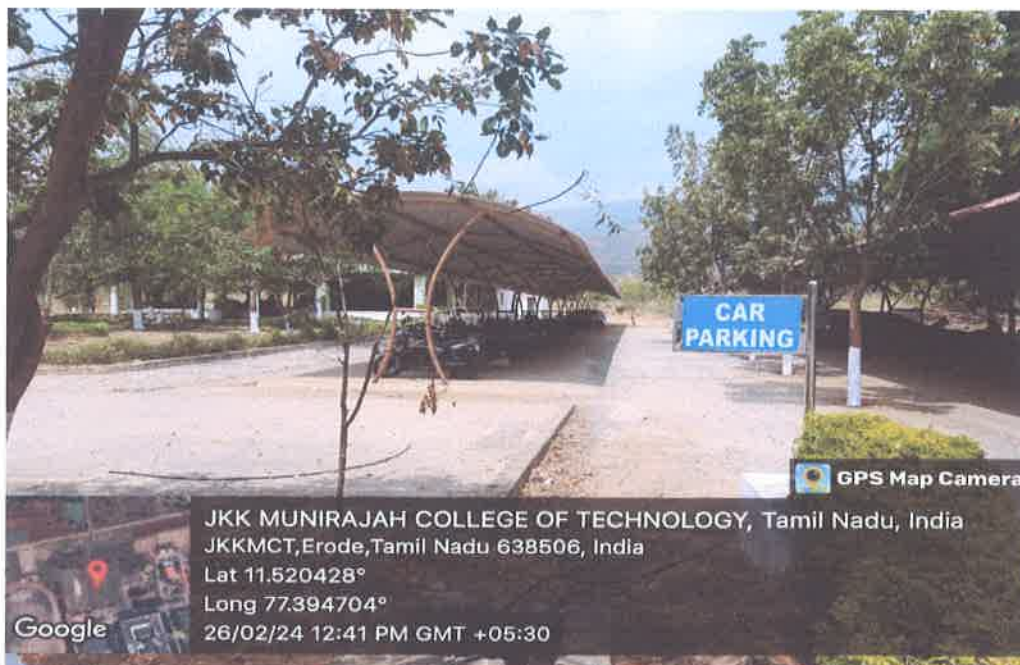

J.K.K. MUNIRAJAH COLLEGE OF TECHNOLOGY

(AUTONOMOUS)

Approved by AICTE, New Delhi And Affiliated to Anna University, Chennai.

Accredited by NAAC with "A" Grade

T.N. Palayam (Po), Gobi (Tk), Erode (Dt) – 638 506

FIG 40: FOUR-WHEELER PARKING