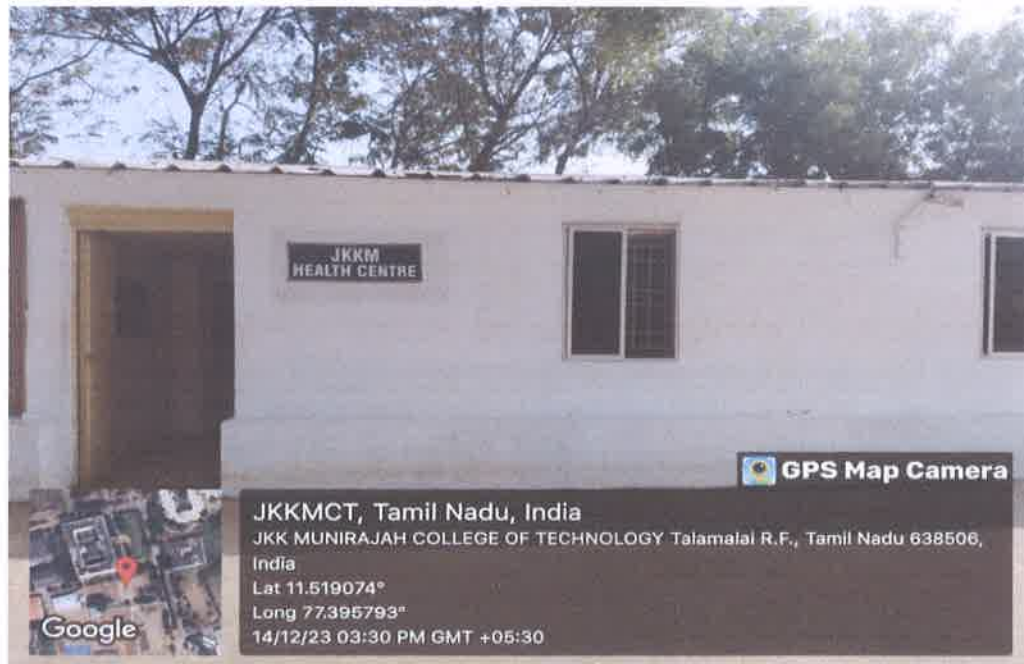

**(AUTONOMOUS)**

Approved by AICTE, New Delhi And Affiliated to Anna University, Chennai.

Accredited by NAAC with "A" Grade

T.N. Palayam (Po), Gobi (Tk), Erode (Dt) – 638 506

**FIG 19: GIRLS HOSTEL**

**FIG 20: HEALTH CENTRE OUTSIDE VIEW**