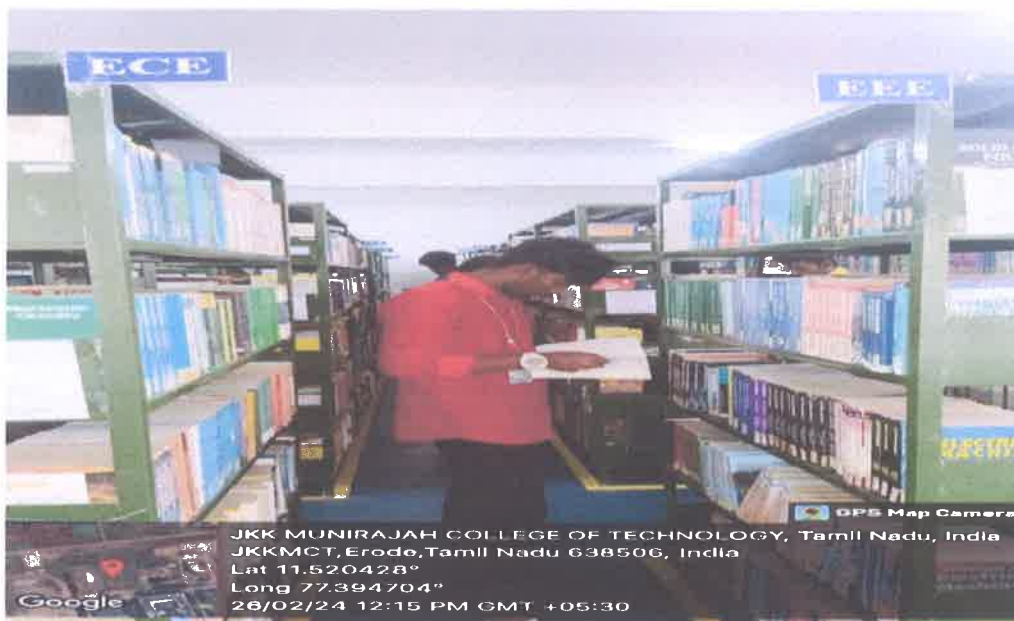

FIG 24: CENTRAL LIBRARY BOOK SECTION

Principal

J.K.K. Munirajah College of Technology
(Autonomous)
T.N. Palayam, Gobi (Tk),
Erode (Dt) - 638 506