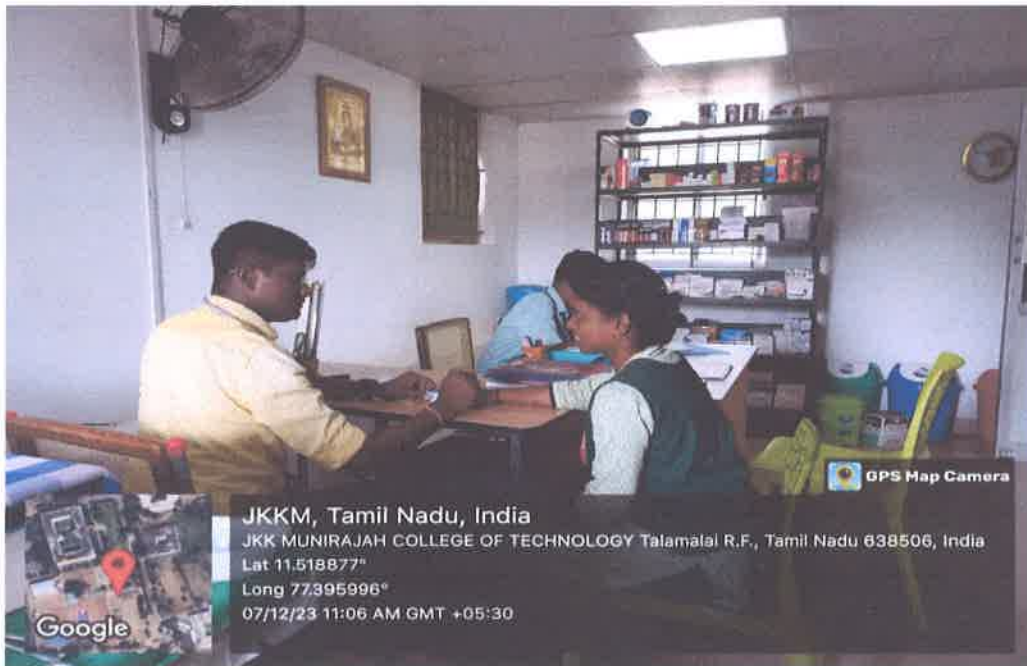

J.K.K. MUNIRAJAH COLLEGE OF TECHNOLOGY

(AUTONOMOUS)

Approved by AICTE, New Delhi And Affiliated to Anna University, Chennai.

Accredited by NAAC with "A" Grade

T.N. Palayam (Po), Gobi (Tk), Erode (Dt) – 638 506

FIG 21: HEALTH CENTRE INSIDE VIEW