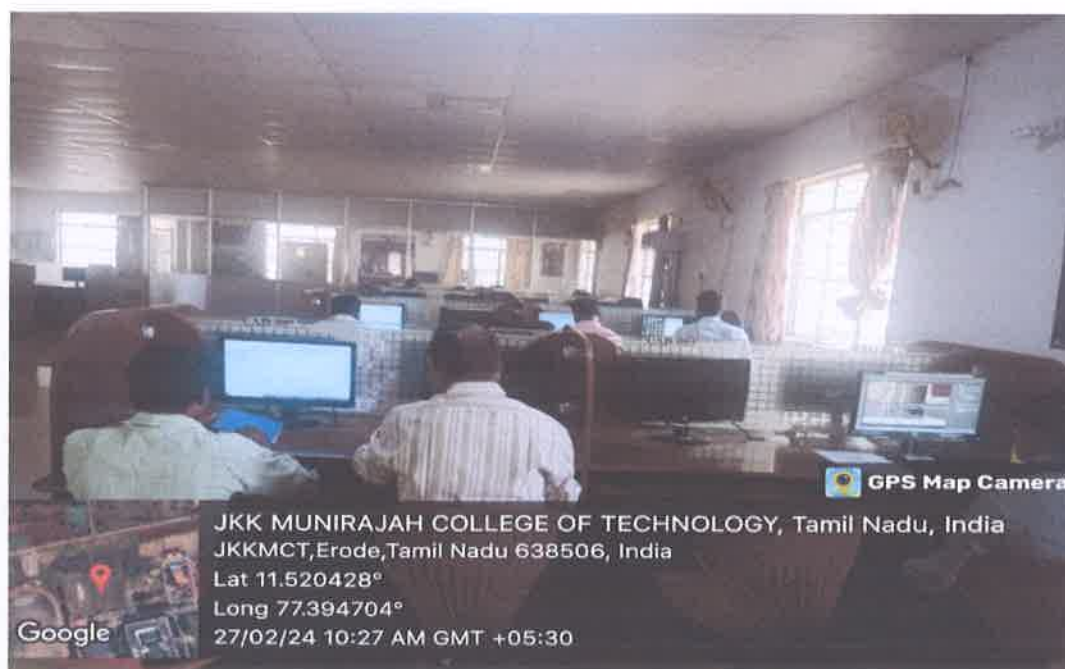

FIG 14: CAD/CAM LAB

Principal

J.K.K. Munirajah College of Technology
(Autonomous)
T.N. Palayam, Gobi (Tk),
Erode (Dt) - 638 506