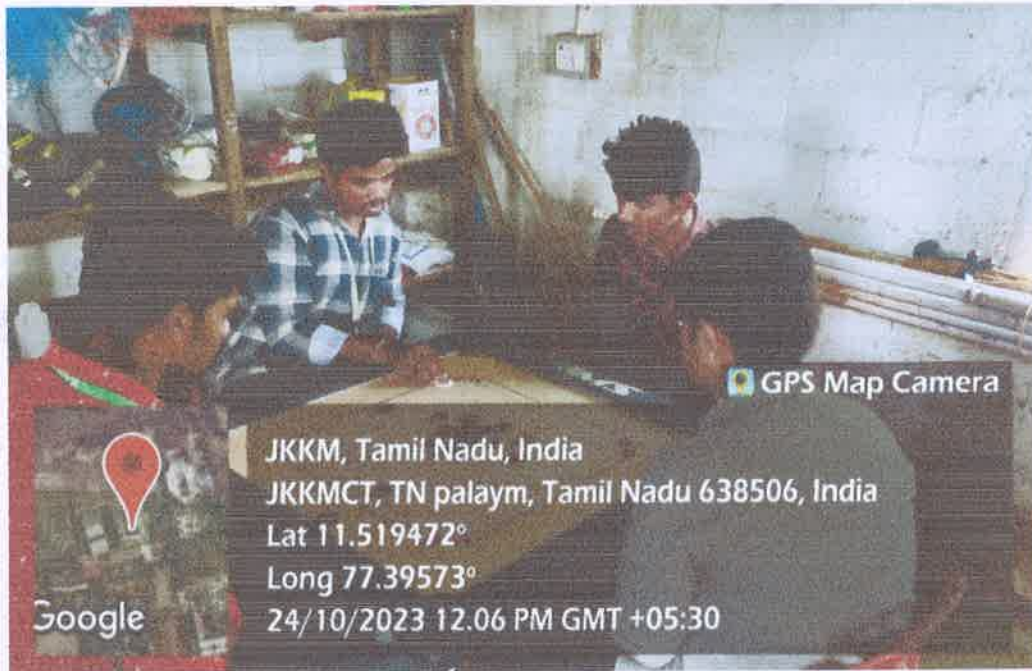

**J.K.K. MUNIRAJAH COLLEGE OF TECHNOLOGY
(AUTONOMOUS)**

Approved by AICTE, New Delhi And Affiliated to Anna University, Chennai.

Accredited by NAAC with "A" Grade

T.N. Palayam (Po), Gobi (Tk), Erode (Dt) – 638 506