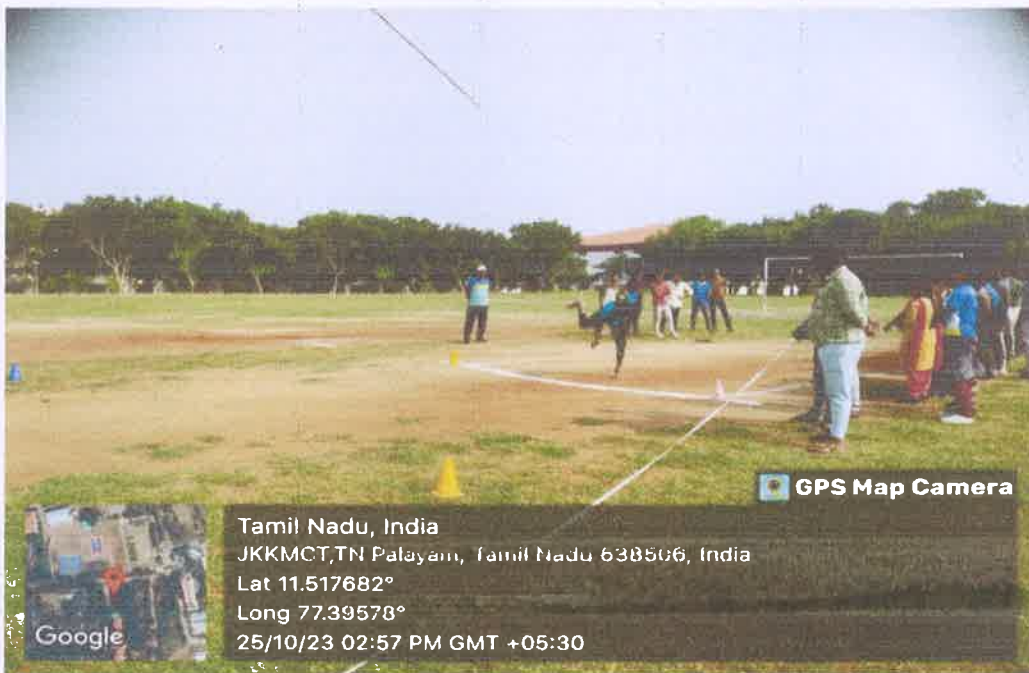

Figure 11: Javelin Throw

Figure 12: Javelin Throw

Principal
J.K.K. Munirajah College of Technology
(Autonomous)
T.N. Palayam, Gobi (Tk),
Erode (Dt) - 638 506

**J.K.K. MUNIRAJAH COLLEGE OF TECHNOLOGY
(AUTONOMOUS)**