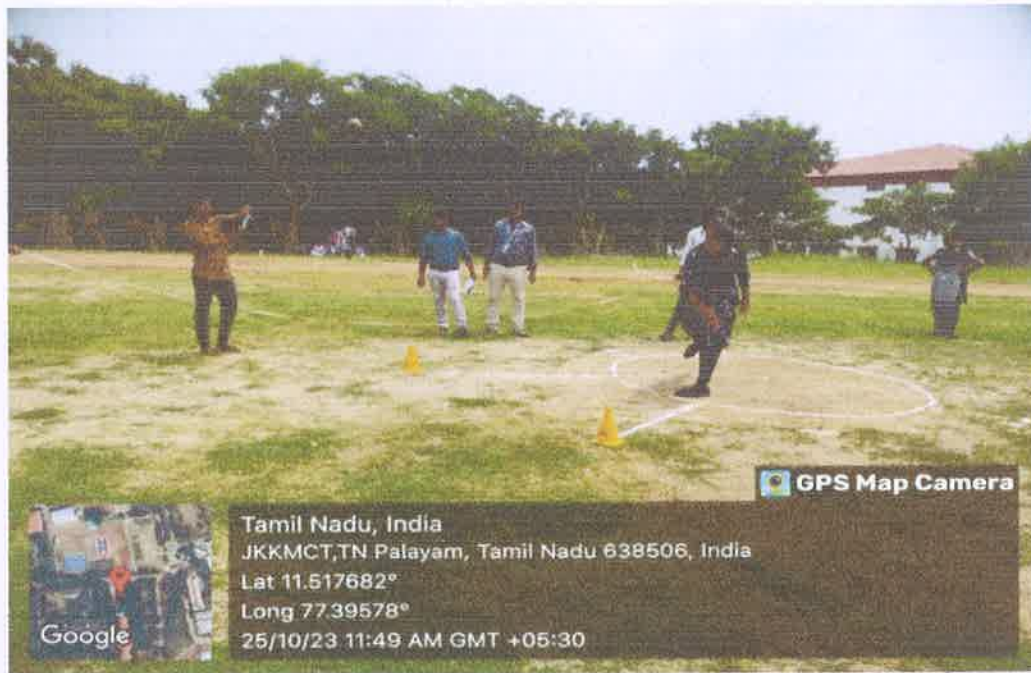

Approved by AICTE, New Delhi And Affiliated to Anna University, Chennai.

Accredited by NAAC with "A" Grade

T.N. Palayam (Po), Gobi (Tk), Erode (Dt) – 638 506

Figure 19: Shot put Throw

Figure 20: Badminton