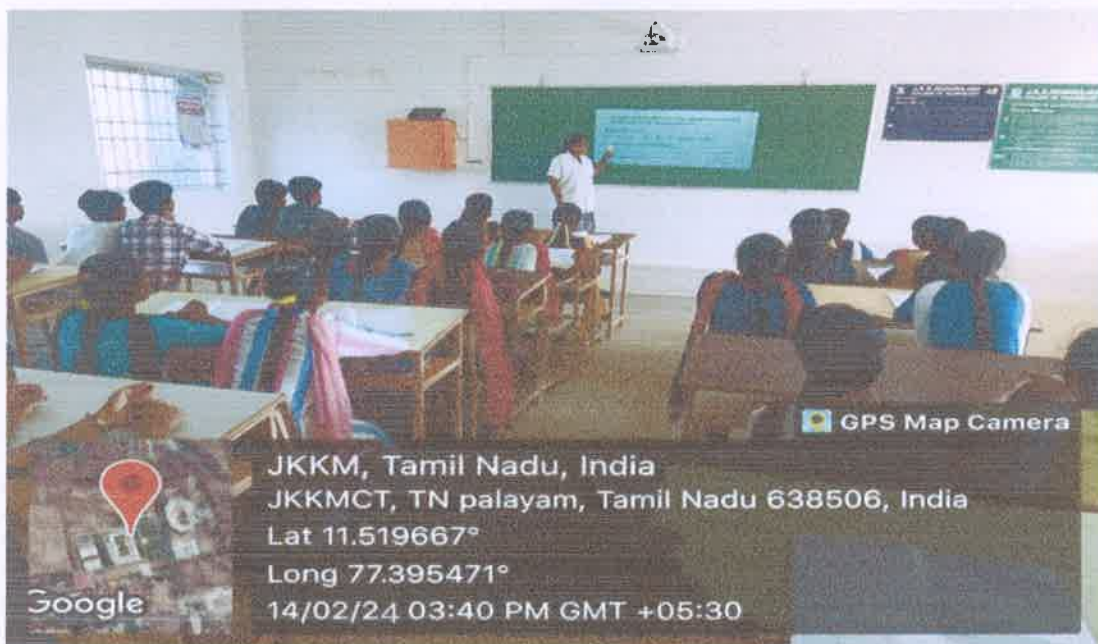

H-411 Classroom inside view

Principal

J.K.K.Munirajah College of Technology
(Autonomous)

T.N.Palayam, Gobi (Tk),
Erode (Dt) - 638 506