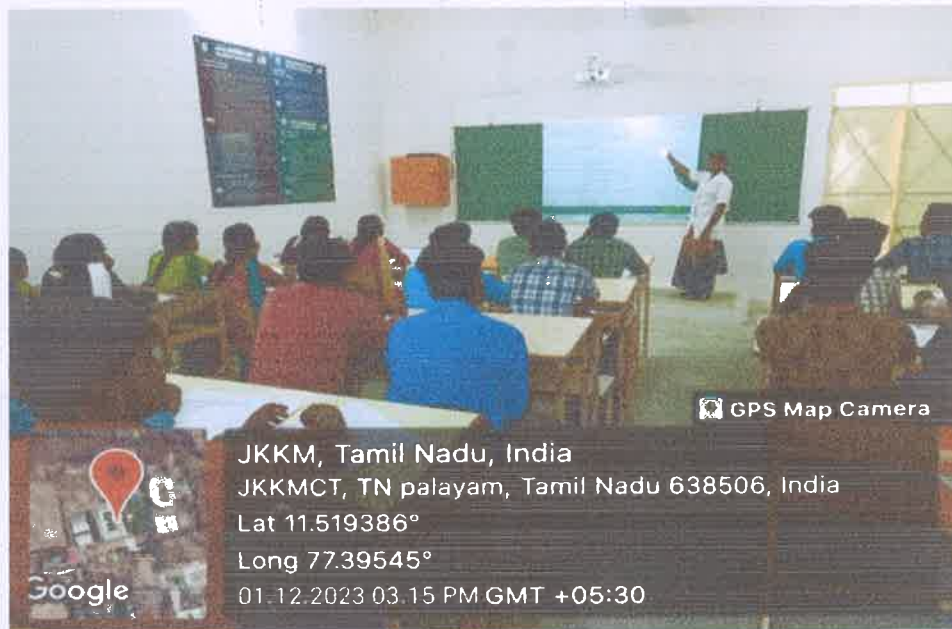

H-208 Classroom inside view

Principal
J.K.K. Munirajah College of Technology
(Autonomous)
T.N. Palayam, Gobi (Tk),
Erode (Dt) - 638 506