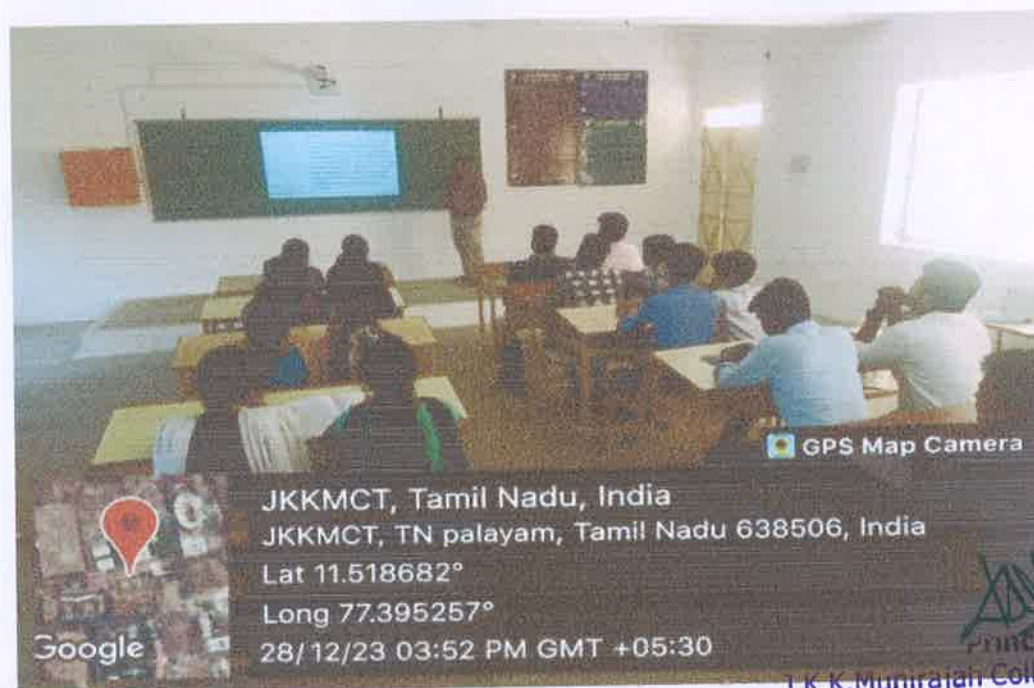

[Signature]
Principal
J.K.K. Munirajah College of Technology
(Autonomous)
T.N. Palayam, Gobi (Tk),