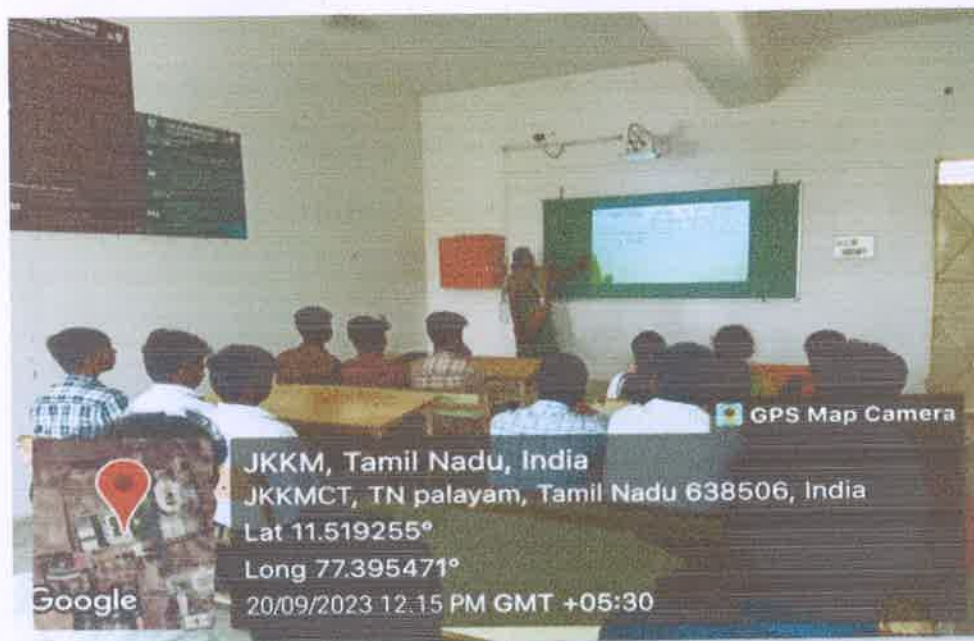

H-301 Classroom inside view

Principal
J.K.K.Munirajah College of Technology
(Autonomous)
T.N.Palayam, Gobi (Tk),
Erode (Dt) - 638 506