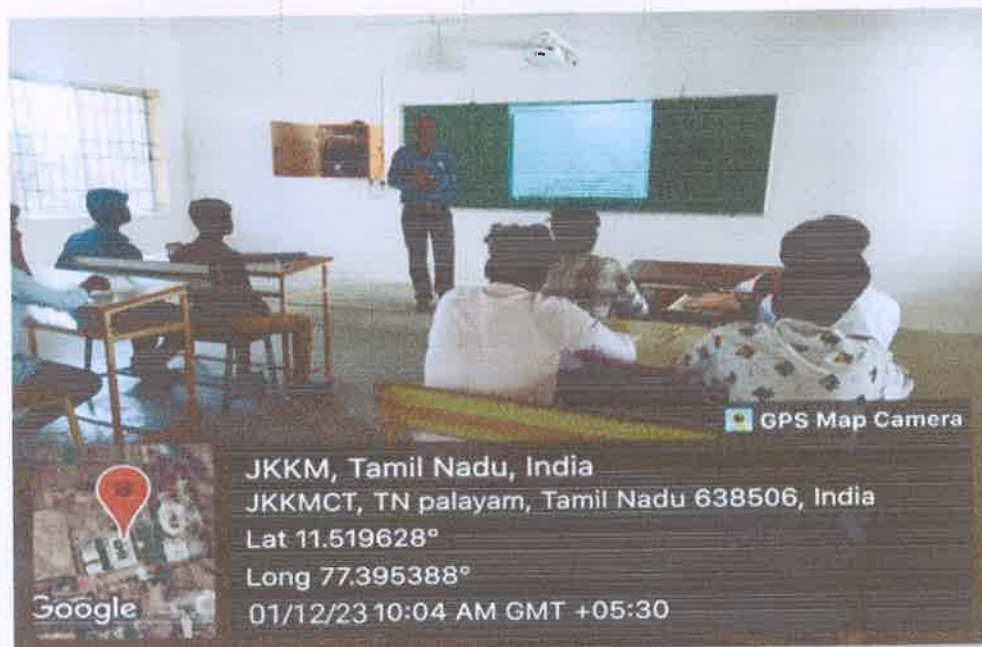

H-306 Classroom inside view

Principal
J.K.K.Munirajah College of Technology
(Autonomous)
T.N.Palayam, Gobi (Tk),