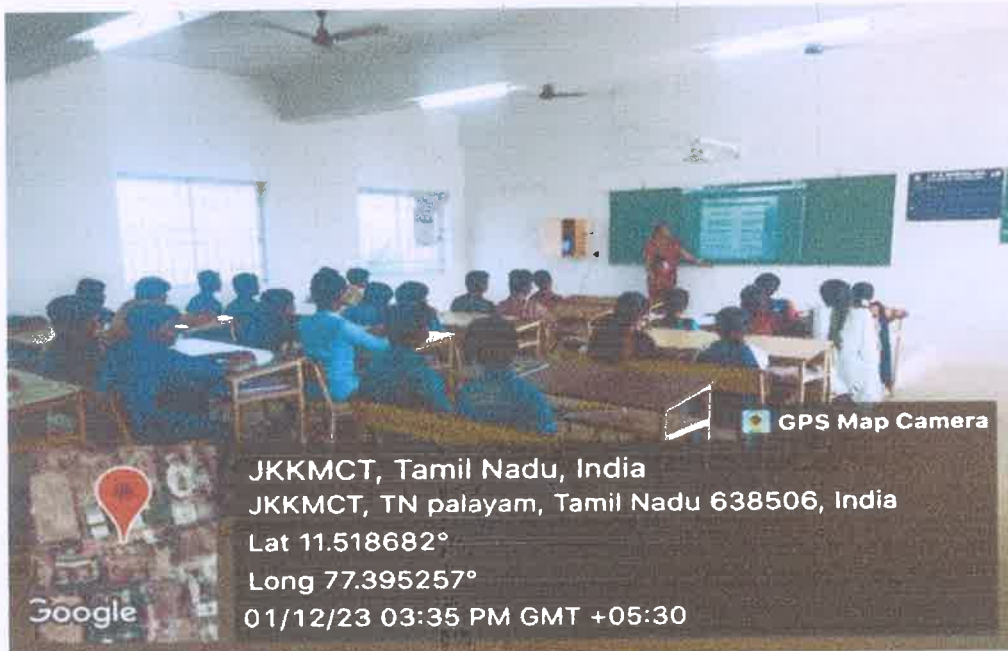

H-402 Classroom inside view

[Signature]
Principal

**J.K.K. Munirajah College of Technology
(Autonomous)
T.N. Palayam, Gobi (Tk),
Erode (Dt) - 638 506**