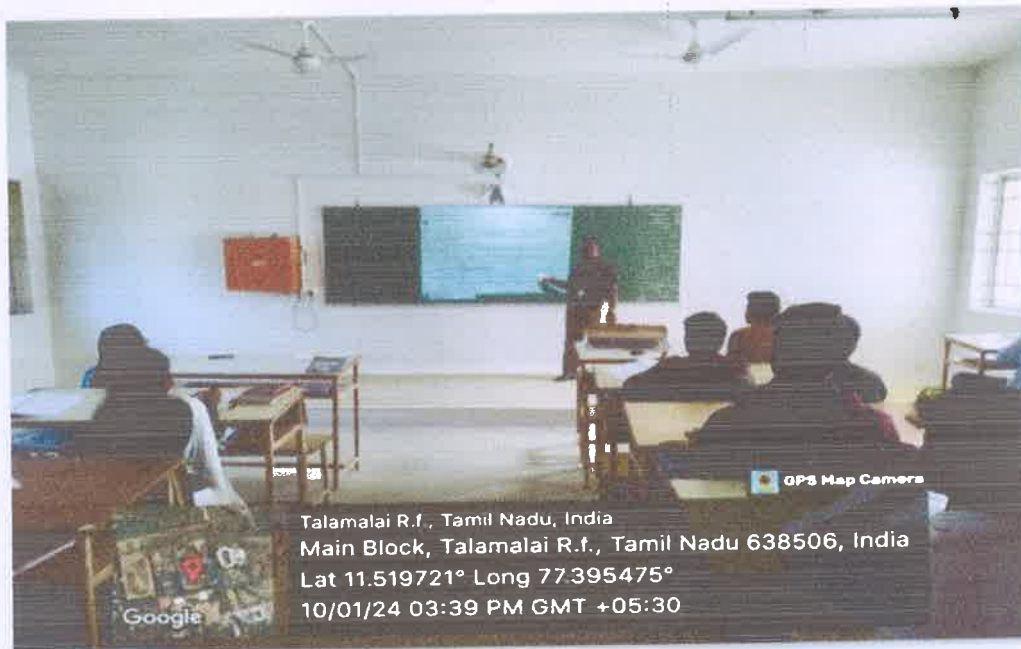

H-403 Classroom inside view

Principal
J.K.K.Munirajah College of Technology
(Autonomous)
T.N.Palayam, Gobi (Tk),
Erode (Dt) - 638 506