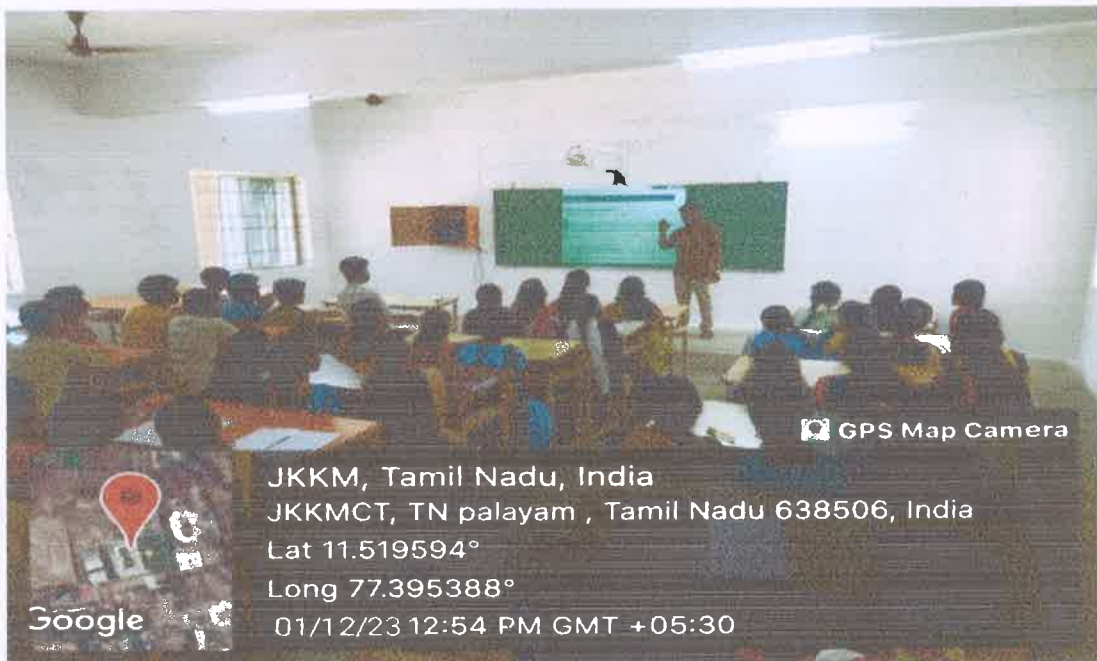

H-420 Classroom inside view

[Signature]
Principal

**J.K.K. Munirajah College of Technology
(Autonomous)
T.N. Palayam, Gobi (Tk),
Erode (Dt) - 638 506**