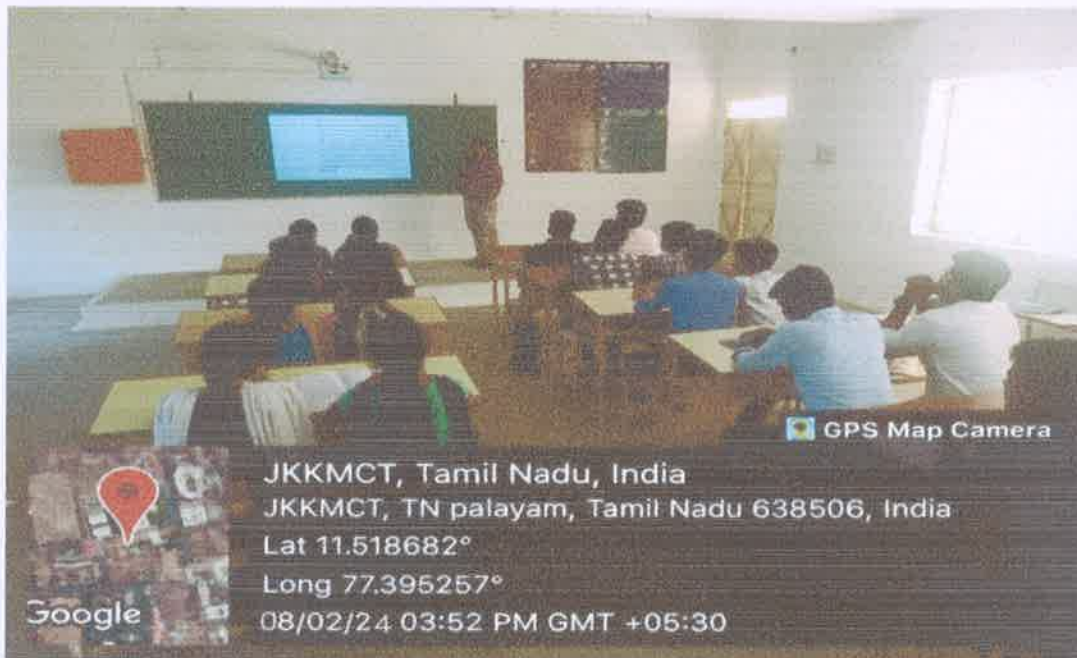

H-412 Classroom outside view

H-412 Classroom inside view

Principal

J.K.K. Munirajah College of Technology
(Autonomous)

T.N. Palayam, Gobi (Tk),
Erode (Dt) - 638 506

J.K.K. MUNIRAJAH COLLEGE OF TECHNOLOGY

(AUTONOMOUS)