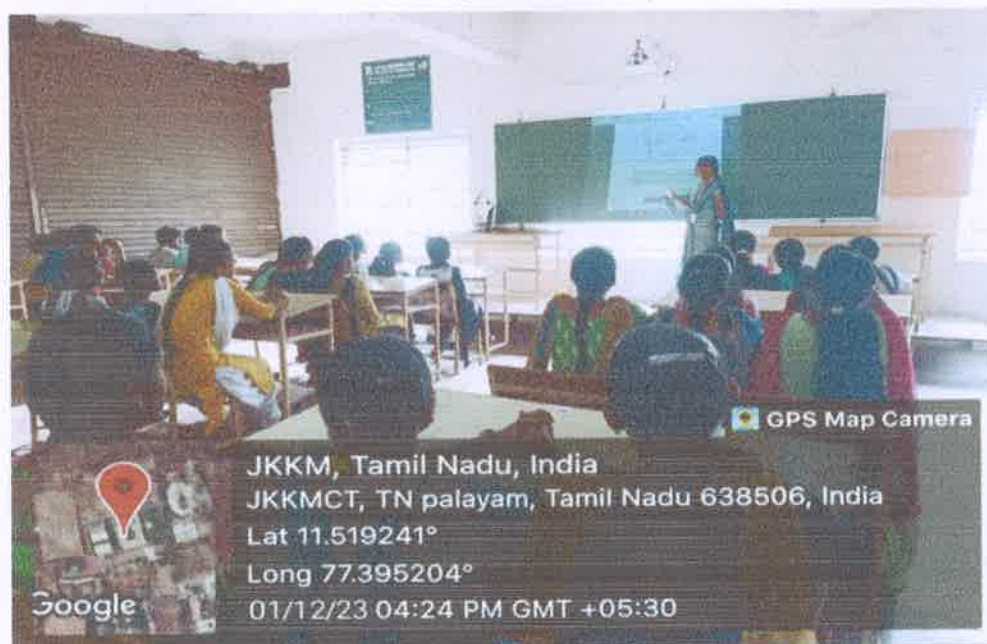

H-415 Classroom outside view

H-415 Classroom inside view

Principal

J.K.K.Munirajah College of Technology

(Autonomous)

T.N.Palayam, Gobi (Tk),

Erode (Dt) - 638 506

J.K.K. MUNIRAJAH COLLEGE OF TECHNOLOGY