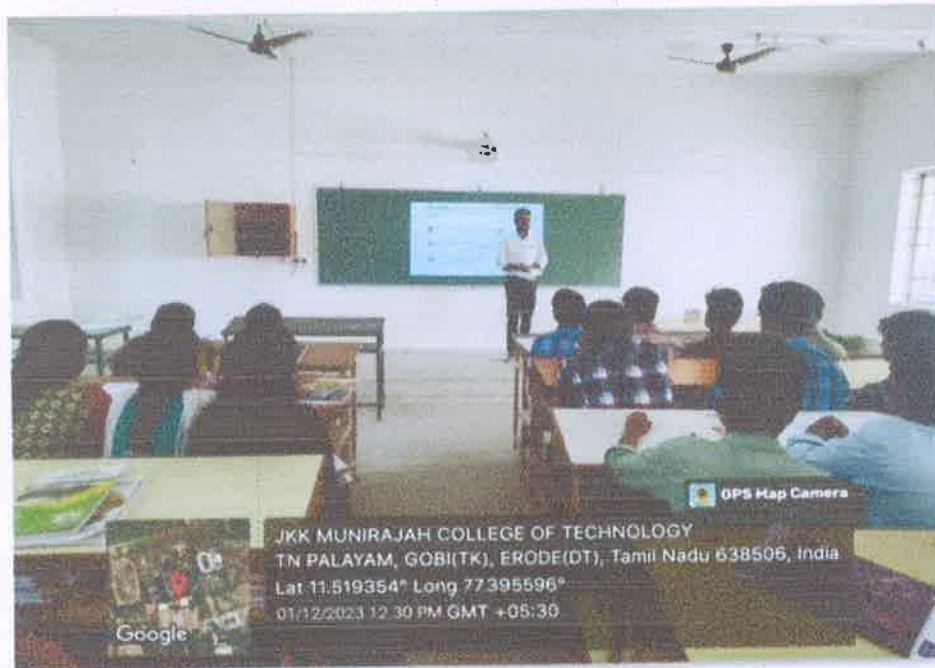

H-202 Classroom outside view

H-202 Classroom inside view

Principal
J.K.K. Munirajah College of Technology
(Autonomous)

**J.K.K. MUNIRAJAH COLLEGE OF TECHNOLOGY
(AUTONOMOUS)**

Approved by AICTE, New Delhi And Affiliated to Anna University, Chennai.