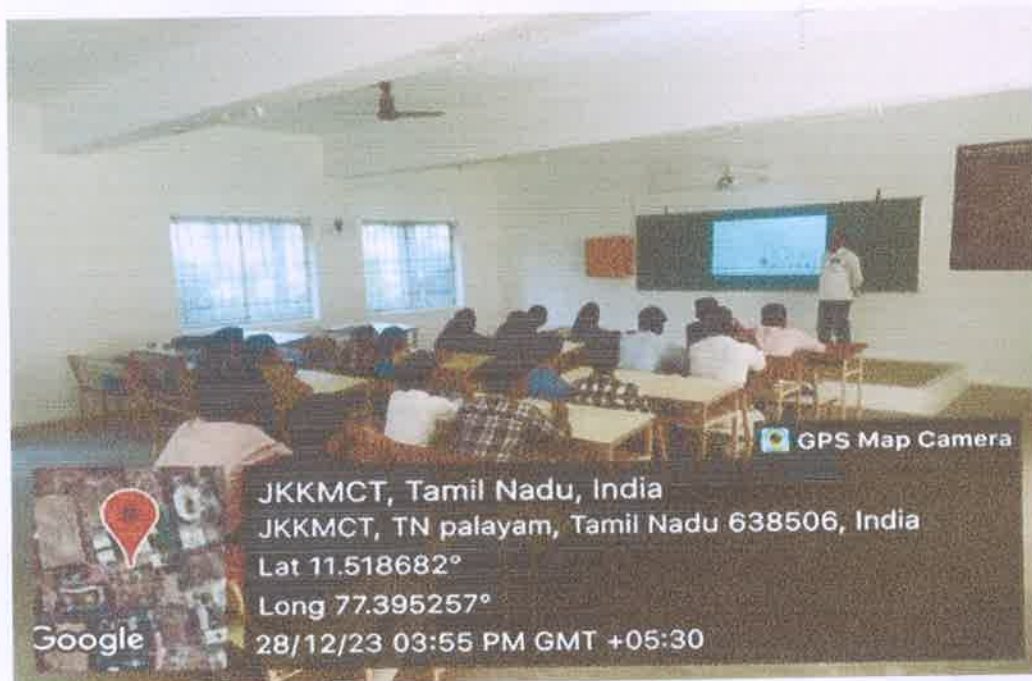

H-104 Classroom inside view

Principal

**J.K.K.Munirajah College of Technology
(Autonomous)**

**T.N.Palayam, Gobi (Tk),
Erode (Dt) – 638 506**