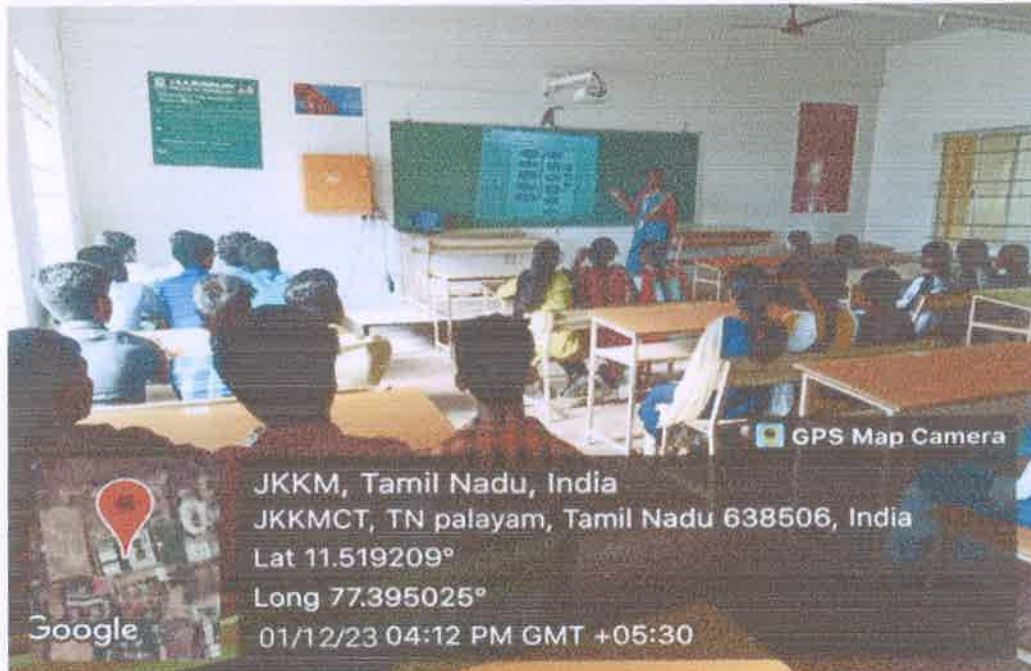

H-418 Classroom inside view

[Signature]
Principal

**J.K.K. Munirajah College of Technology
(Autonomous)
T.N. Palayam, Gobi (Tk),
Erode (Dt) - 638 506**