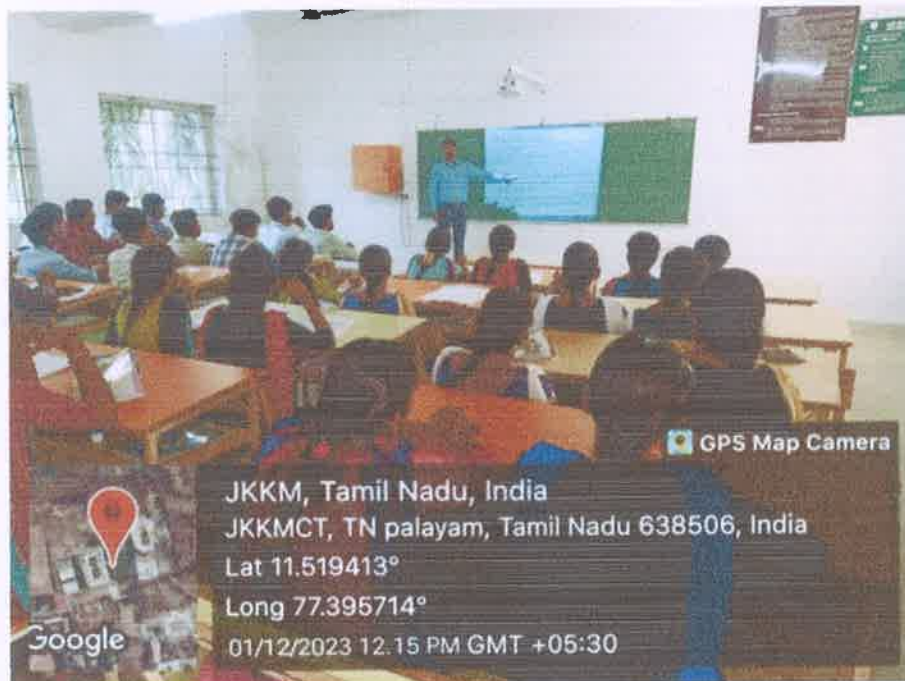

H-303 Classroom inside view

Principal

J.K.K.Munirajah College of Technology

(Autonomous)

T.N.Palayam, Gobi (Tk),

Erode (Dt) - 638 506