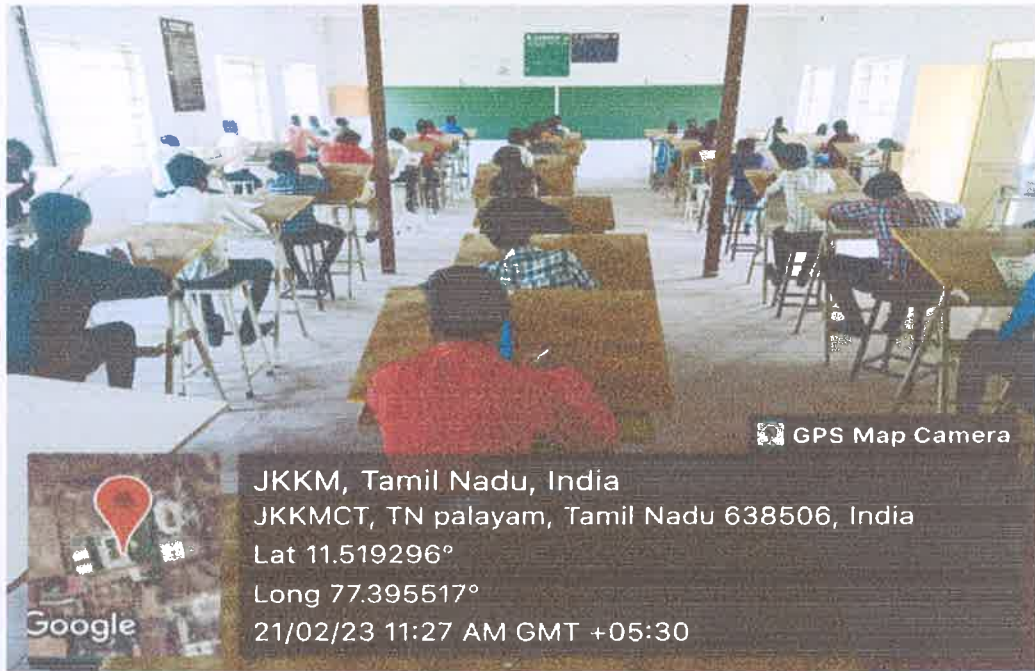

J.K.K. MUNIRAJAH COLLEGE OF TECHNOLOGY

(AUTONOMOUS)

Approved by AICTE, New Delhi And Affiliated to Anna University, Chennai.

Accredited by NAAC with "A" Grade

T.N. Palayam (Po), Gobi (Tk), Erode (Dt) – 638 506

H-417 Drawing Hall inside view