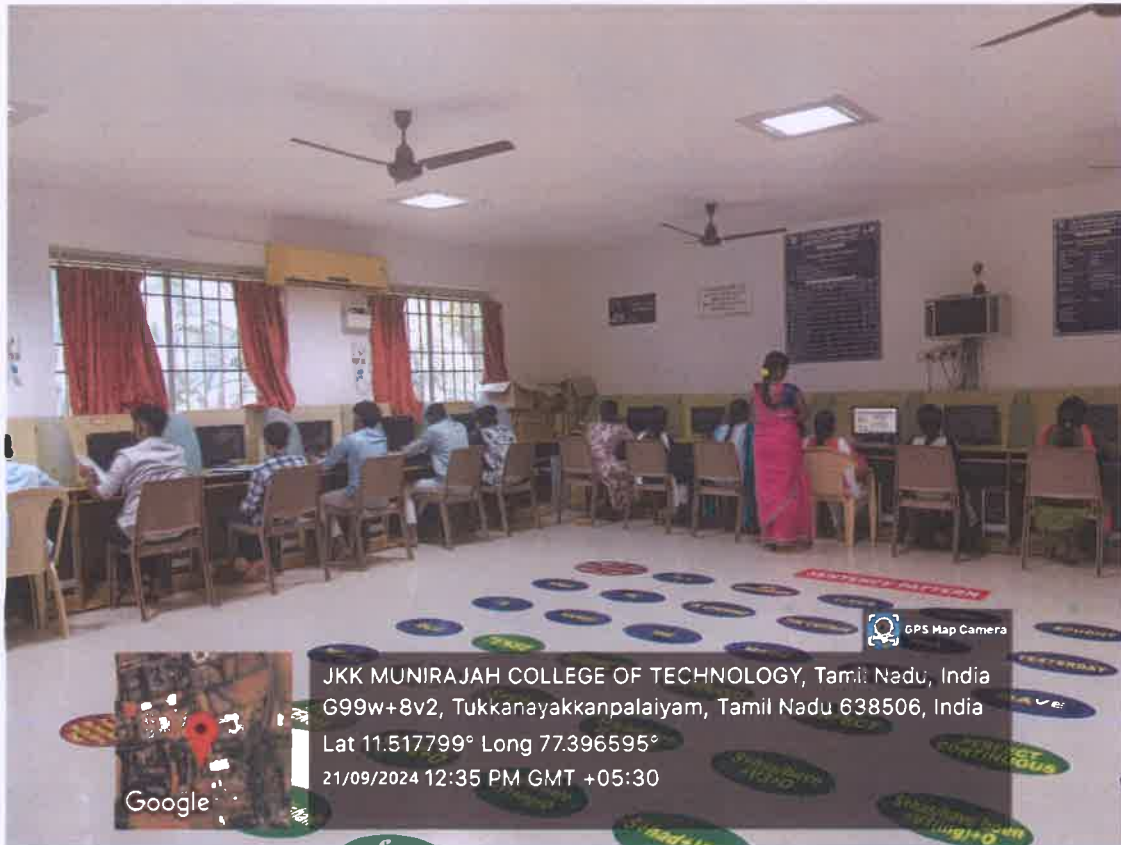

EVENT: MASTERING IN LANGUAGE

TOPIC : ADVANCED COMMUNICATION SKILL

DATE/ TIME: 21-09-2023 & 22-09-2023

RESOURCE PERSON: Mrs. S.POORNIMA M.A., M.Ed. ,

Miss. P.JEMMIMA M.A., B.Ed

No. of Students Benefitted: 68