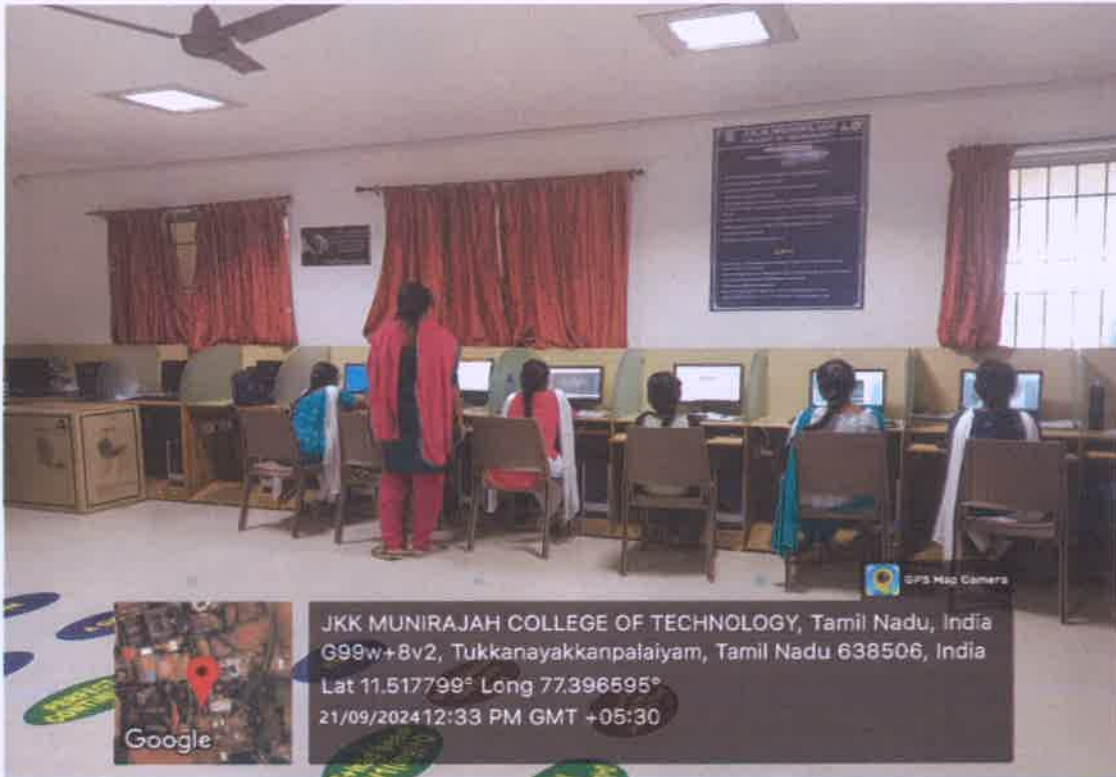

EVENT: MASTERING IN LANGUAGE

TOPIC : ADVANCED COMMUNICATION SKILL

DATE/ TIME: 21-09-2023 & 22-09-2023

RESOURCE PERSON: Mrs. S.POORNIMA M.A., M.Ed. ,

Miss. P.JEMMIMA M.A., B.Ed

No. of Students Benefitted: 68