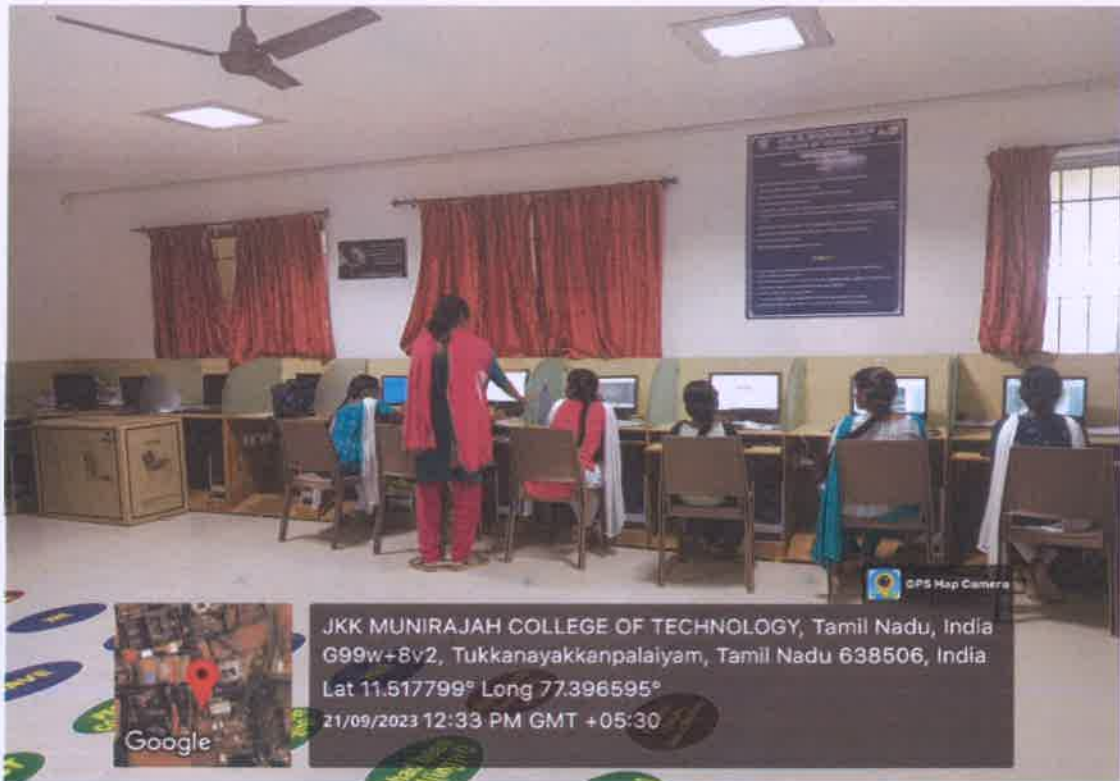

J.K.K. MUNIRAJAH COLLEGE OF TECHNOLOGY

Approved by AICTE, New Delhi And Affiliated to Anna University, Chennai.

Accredited by NAAC with "A" grade

T.N. Palayam (Po), Gobi (Tk), Erode (Dt) – 638 506

DEPARTMENT OF SCIENCE AND HUMANITICS LANGUAGE AND COMMUNICATION SKILLS

EVENT: MASTERING IN LANGUAGE

TOPIC : ADVANCED COMMUNICATION SKILL

DATE/ TIME: 21-09-2023 & 22-09-2023

RESOURCE PERSON: Mrs. S.POORNIMA M.A., M.Ed. ,
Miss. P.JEMMIMA M.A., B.Ed

No. of Students Benefitted: 68

Topic : ADVANCED COMMUNICATION SKILL **Date/ Time:** 21-09-2023, 9.30 AM TO 4.15 PM

RESOURCE PERSON: Mrs. S.POORNIMA M.A., M.Ed.,

Miss. P.JEMMIMA M.A., B.Ed

(Signature)
PRINCIPAL

**JKK MUNIRAJAH COLLEGE
OF TECHNOLOGY
T.N. PALAYAM (Po)-638 506.
GOBI (TK), ERODE (Dt).**