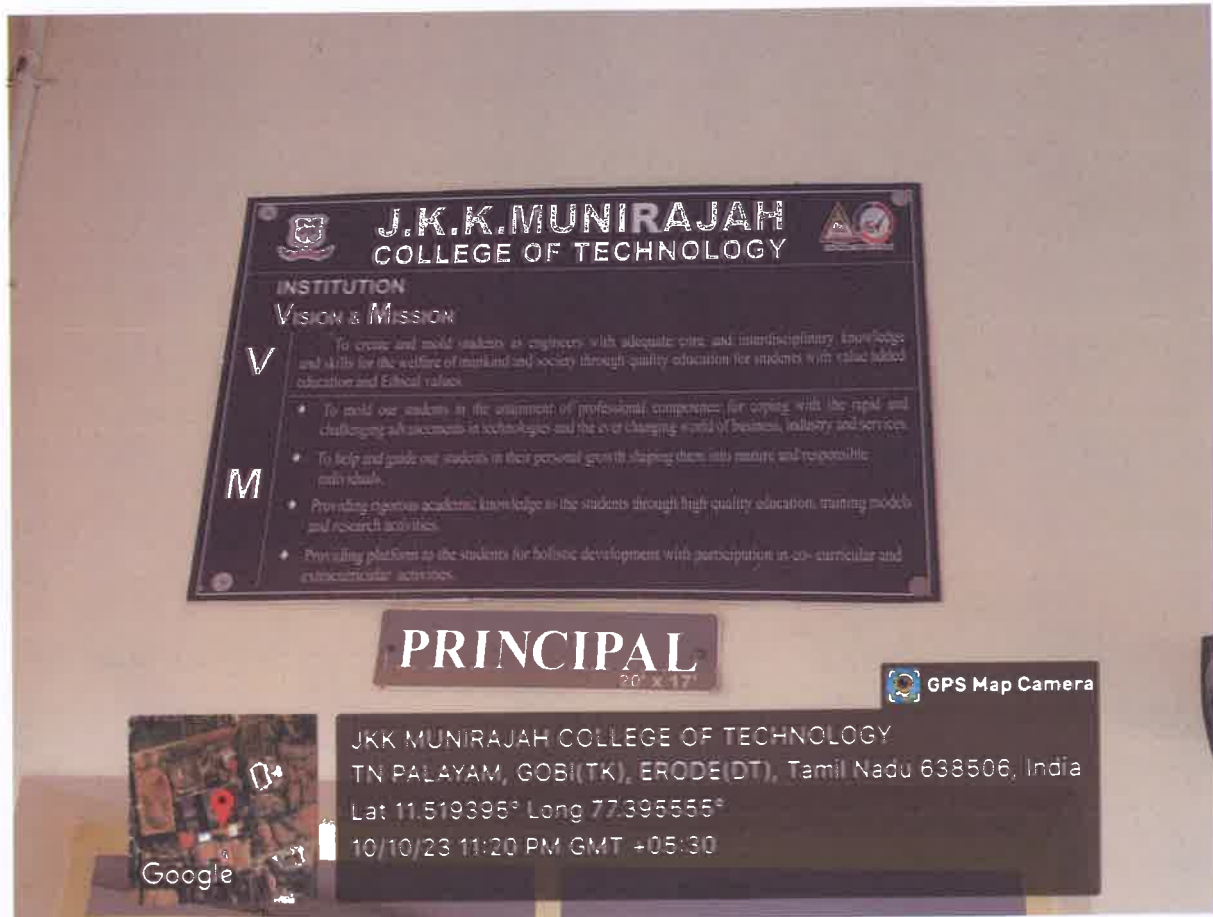

J.K.K. MUNIRAJAH COLLEGE OF TECHNOLOGY
(AUTONOMOUS)

Approved by AICTE, New Delhi And Affiliated to Anna University, Chennai.

Accredited by NAAC with "A" Grade

T.N. Palayam (Po), Gobi (Tk), Erode (Dt) – 638 506

DISPLAY OF VISION AND MISSION IN FRONT OF PRINCIPAL ROOM

Principal
J.K.K. Munirajah College of Technology
(Autonomous)
T.N. Palayam, Gobi (Tk),
Erode (Dt) - 638 506.