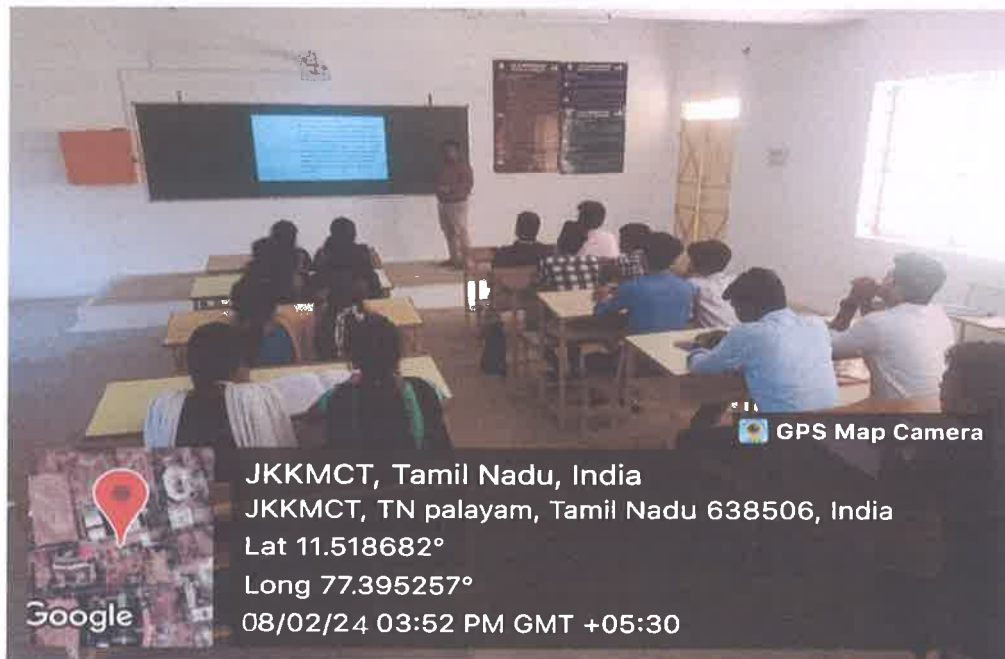

**J.K.K. MUNIRAJAH COLLEGE OF TECHNOLOGY
(AUTONOMOUS)**

Approved by AICTE, New Delhi And Affiliated to Anna University, Chennai.

Accredited by NAAC with "A" grade

T.N. Palayam (Po), Gobi (Tk), Erode (Dt) – 638 506

104 -III Year Automobile Engineering class room / ICT Hall / Smart Board LCD Facilities
with Wi-fi connection

Principal
J.K.K.Munirajah College of Technology
(Autonomous)
T.N.Palayam, Gobi (Tk),
Erode (Dt) - 638 506