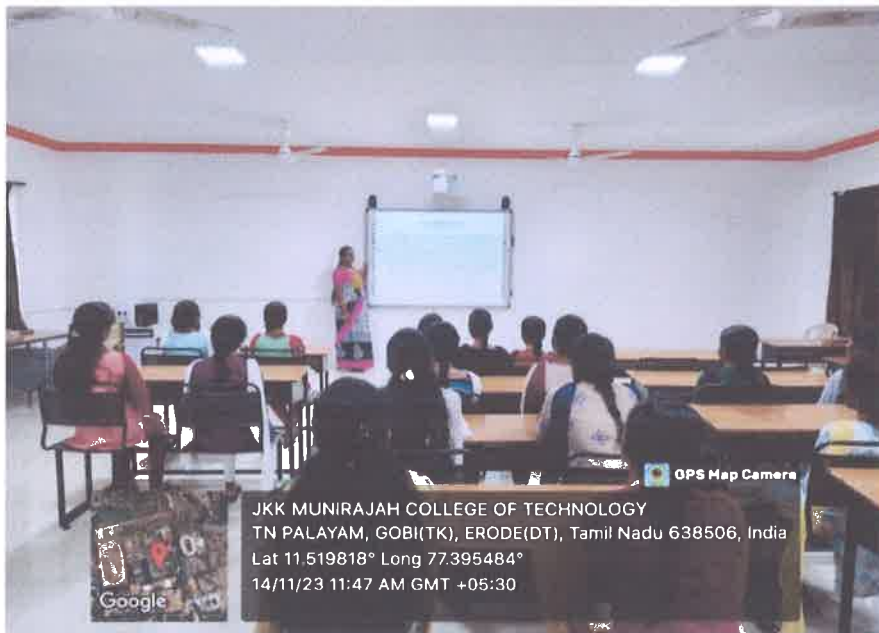

**J.K.K. MUNIRAJAH COLLEGE OF TECHNOLOGY
(AUTONOMOUS)**

Approved by AICTE, New Delhi And Affiliated to Anna University, Chennai.

Accredited by NAAC with "A" grade

T.N. Palayam (Po), Gobi (Tk), Erode (Dt) – 638 506

302 -IV Year Computer Science Engineering class room / ICT hall / Smart Board LCD
Facilities with Wi-fi connection

Principal
J.K.K. Munirajah College of Technology
(Autonomous)
T.N. Palayam, Gobi (Tk),
Erode (Dt) - 638 506