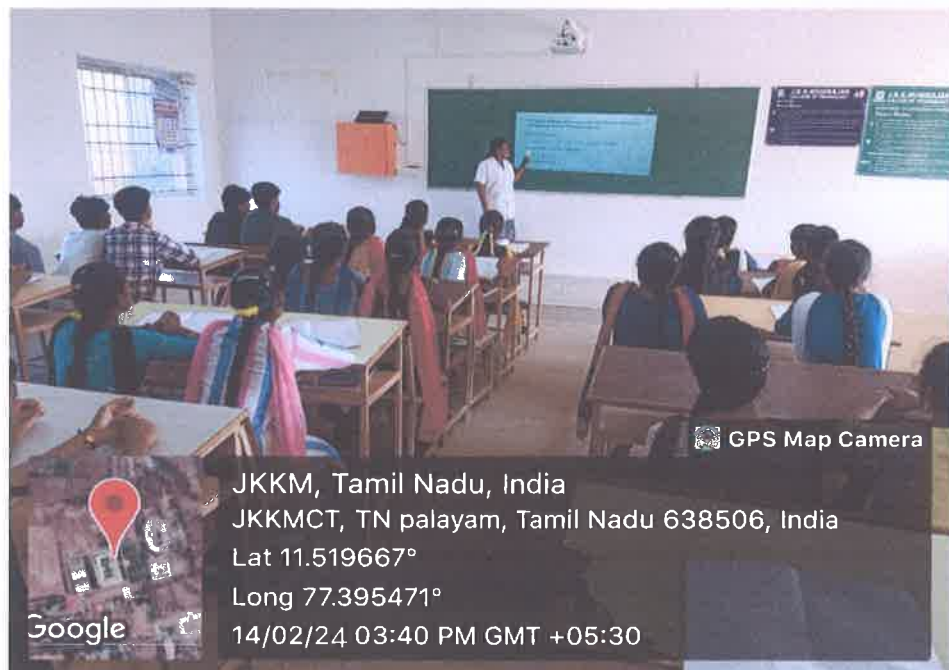

410 - I Year Electronics and Communication Engineering class room / ICT Hall / Smart Board LCD Facilities with Wi-fi connection

[Signature]
Principal
J.K.K.Munirajah College of Technology
(Autonomous)
T.N.Palayam, Gobi (Tk),
Erode (Dt) - 638 506