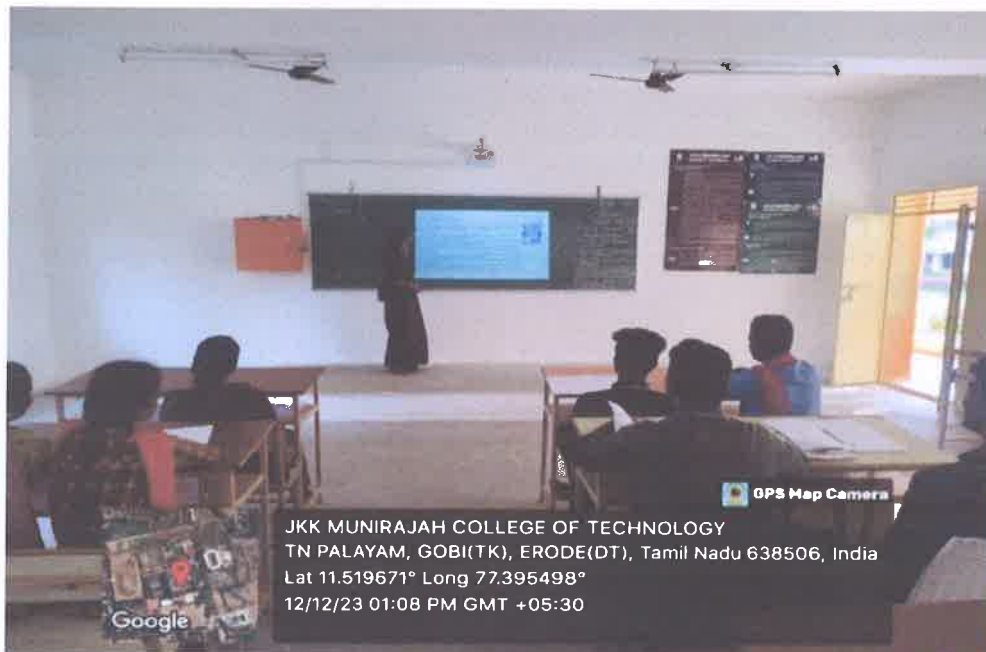

**J.K.K. MUNIRAJAH COLLEGE OF TECHNOLOGY
(AUTONOMOUS)**

Approved by AICTE, New Delhi And Affiliated to Anna University, Chennai.

Accredited by NAAC with "A" grade

T.N. Palayam (Po), Gobi (Tk), Erode (Dt) – 638 506

103 - II Year Automobile Engineering class room / ICT Hall / Smart Board LCD Facilities
with Wi-fi connection

Principal

**J.K.K. Munirajah College of Technology,
(Autonomous)
T.N. Palayam, Gobi (Tk),
Erode (Dt) - 638 506**