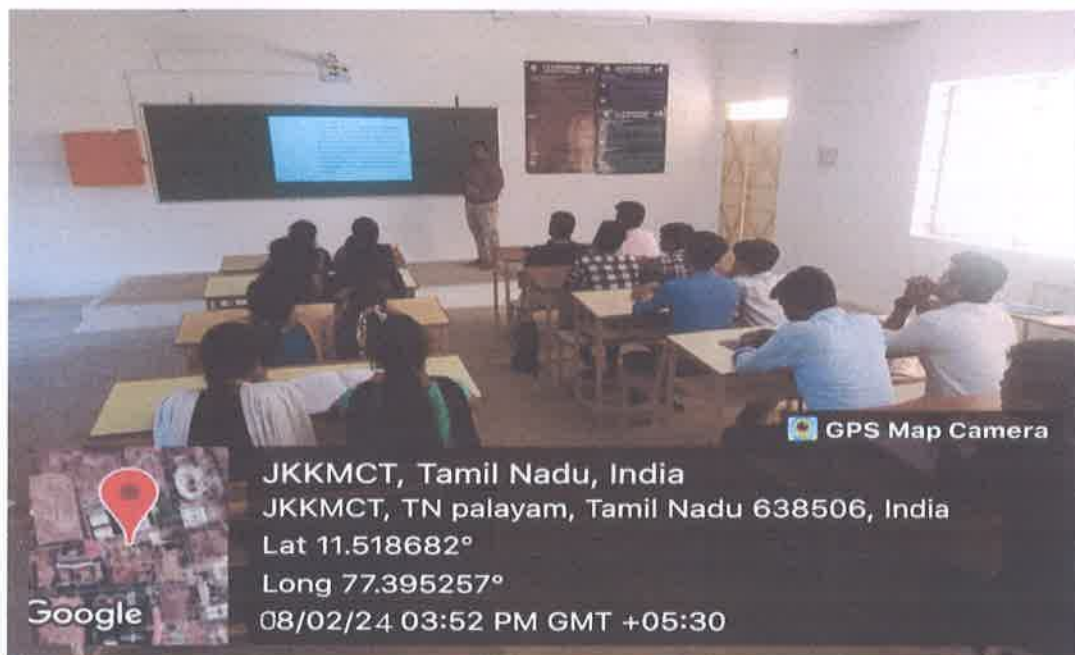

**J.K.K. MUNIRAJAH COLLEGE OF TECHNOLOGY
(AUTONOMOUS)**

Approved by AICTE, New Delhi And Affiliated to Anna University, Chennai.

Accredited by NAAC with "A" grade

T.N. Palayam (Po), Gobi (Tk), Erode (Dt) – 638 506

412 - I Year Mech, Civil, Auto mobile Engineering class room / ICT Hall / Smart Board
LCD Facilities with Wi-fi connection

Principal
J.K.K. Munirajah College of Technology
(Autonomous)
T.N. Palayam, Gobi (Tk),
Erode (Dt) - 638 506