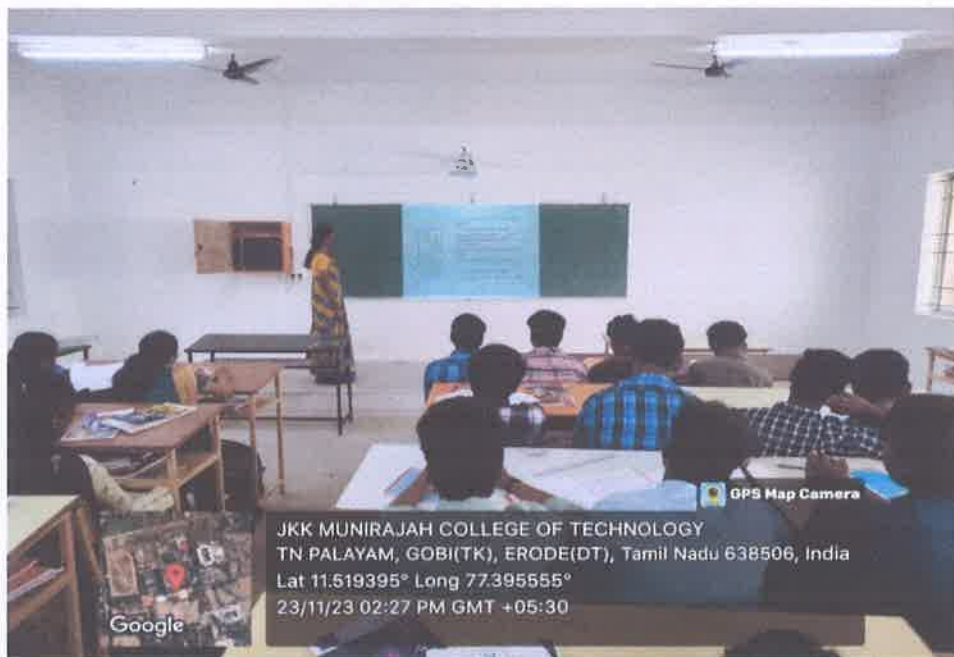

**J.K.K. MUNIRAJAH COLLEGE OF TECHNOLOGY
(AUTONOMOUS)**

Approved by AICTE, New Delhi And Affiliated to Anna University, Chennai.

Accredited by NAAC with "A" grade

T.N. Palayam (Po), Gobi (Tk), Erode (Dt) – 638 506

205 - IV Year- Electronics and Communication Engineering Class room / ICT Hall / Smart Board LCD Facilities with Wi-fi connection

[Handwritten Signature]

Principal
J.K.K.Munirajah College of Technology
(Autonomous)
T.N.Palayam, Gobi (Tk),
Erode (Dt) - 638 506