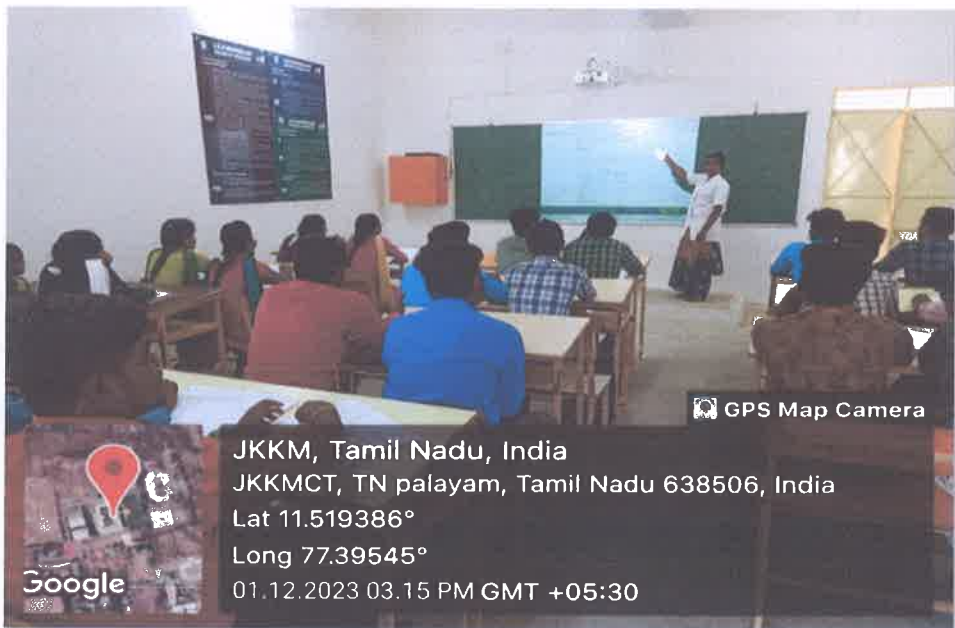

**J.K.K. MUNIRAJAH COLLEGE OF TECHNOLOGY
(AUTONOMOUS)**

Approved by AICTE, New Delhi And Affiliated to Anna University, Chennai.

Accredited by NAAC with "A" grade

T.N. Palayam (Po), Gobi (Tk), Erode (Dt) – 638 506

208 - IV Year Automobile Engineering class room / ICT Hall / Smart Board LCD Facilities
with Wi-fi connection

[Signature]
Principal
J.K.K. Munirajah College of Technology
(Autonomous)
T.N. Palayam, Gobi (Tk),
Erode (Dt) - 638 506