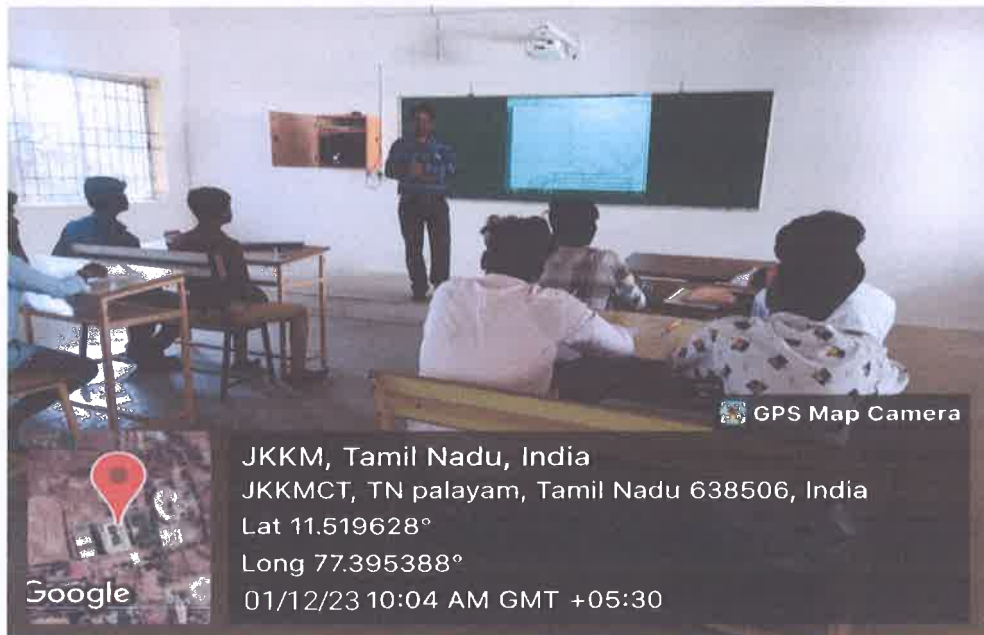

**J.K.K. MUNIRAJAH COLLEGE OF TECHNOLOGY
(AUTONOMOUS)**

Approved by AICTE, New Delhi And Affiliated to Anna University, Chennai.

Accredited by NAAC with "A" grade

T.N. Palayam (Po), Gobi (Tk), Erode (Dt) – 638 506

306 -III Year Electrical and Electronics Engineering Class room / ICT Hall / Smart Board

LCD Facilities with Wi-fi connection

**J.K.K. Munirajah College of Technology
(Autonomous)
T.N. Palayam, Gobi (Tk),
Erode (Dt) - 638 506**