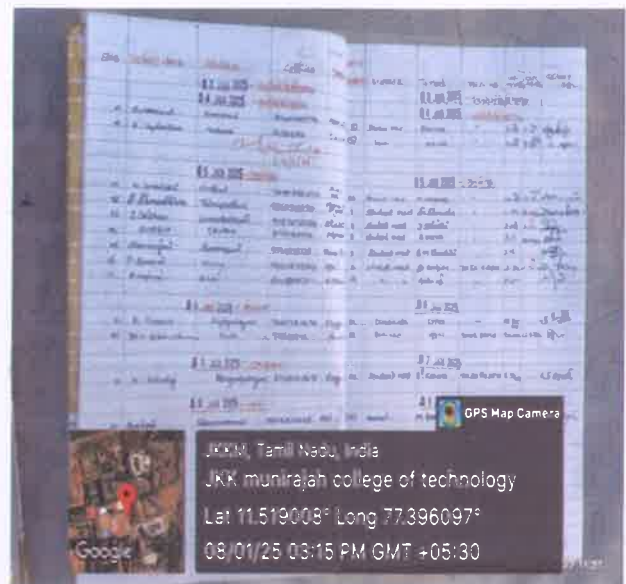

J.K.K. MUNIRAJAH COLLEGE OF TECHNOLOGY (AUTONOMOUS)

Approved by AICTE, New Delhi And Affiliated to Anna University, Chennai.

Accredited by NAAC with "A" Grade

T.N. Palayam (Po), Gobi (Tk), Erode (Dt) – 638 506

Photos of Vehicles & Goods IN/ OUT Note