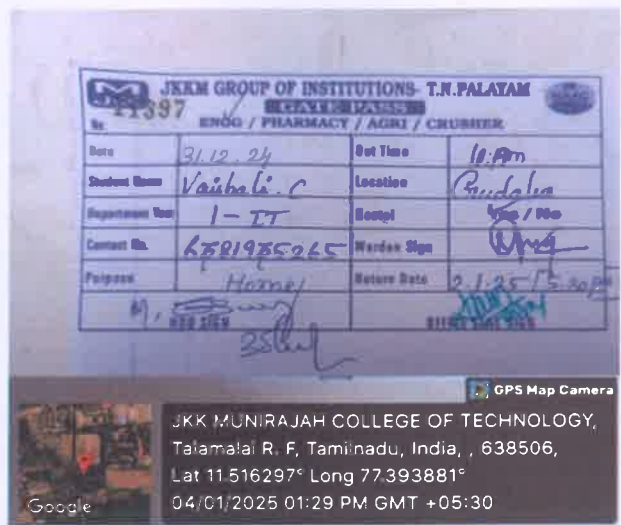

Approved by AICTE, New Delhi And Affiliated to Anna University, Chennai.

Accredited by NAAC with "A" Grade

T.N. Palayam (Po), Gobi (Tk), Erode (Dt) – 638 506

Photos of Students IN/OUT Note

Photo of Visitor Out Pass Form