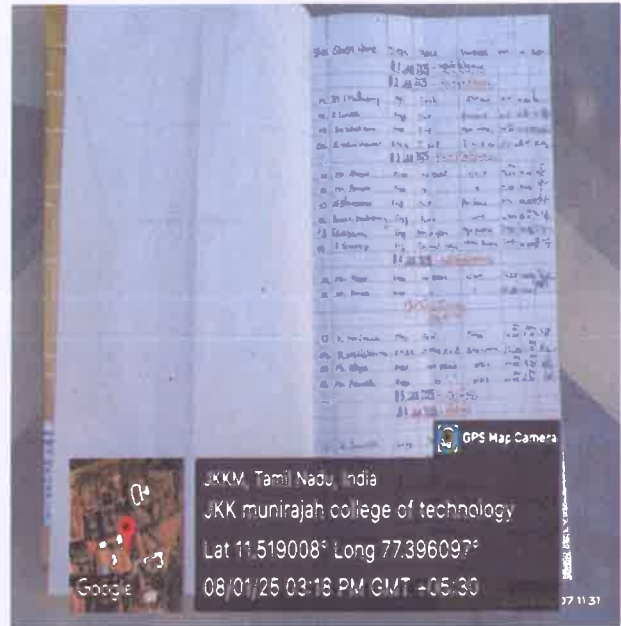

J.K.K. MUNIRAJAH COLLEGE OF TECHNOLOGY (AUTONOMOUS)

Approved by AICTE, New Delhi And Affiliated to Anna University, Chennai.

Accredited by NAAC with "A" Grade

T.N. Palayam (Po), Gobi (Tk), Erode (Dt) – 638 506

Photos of Students IN/OUT Note