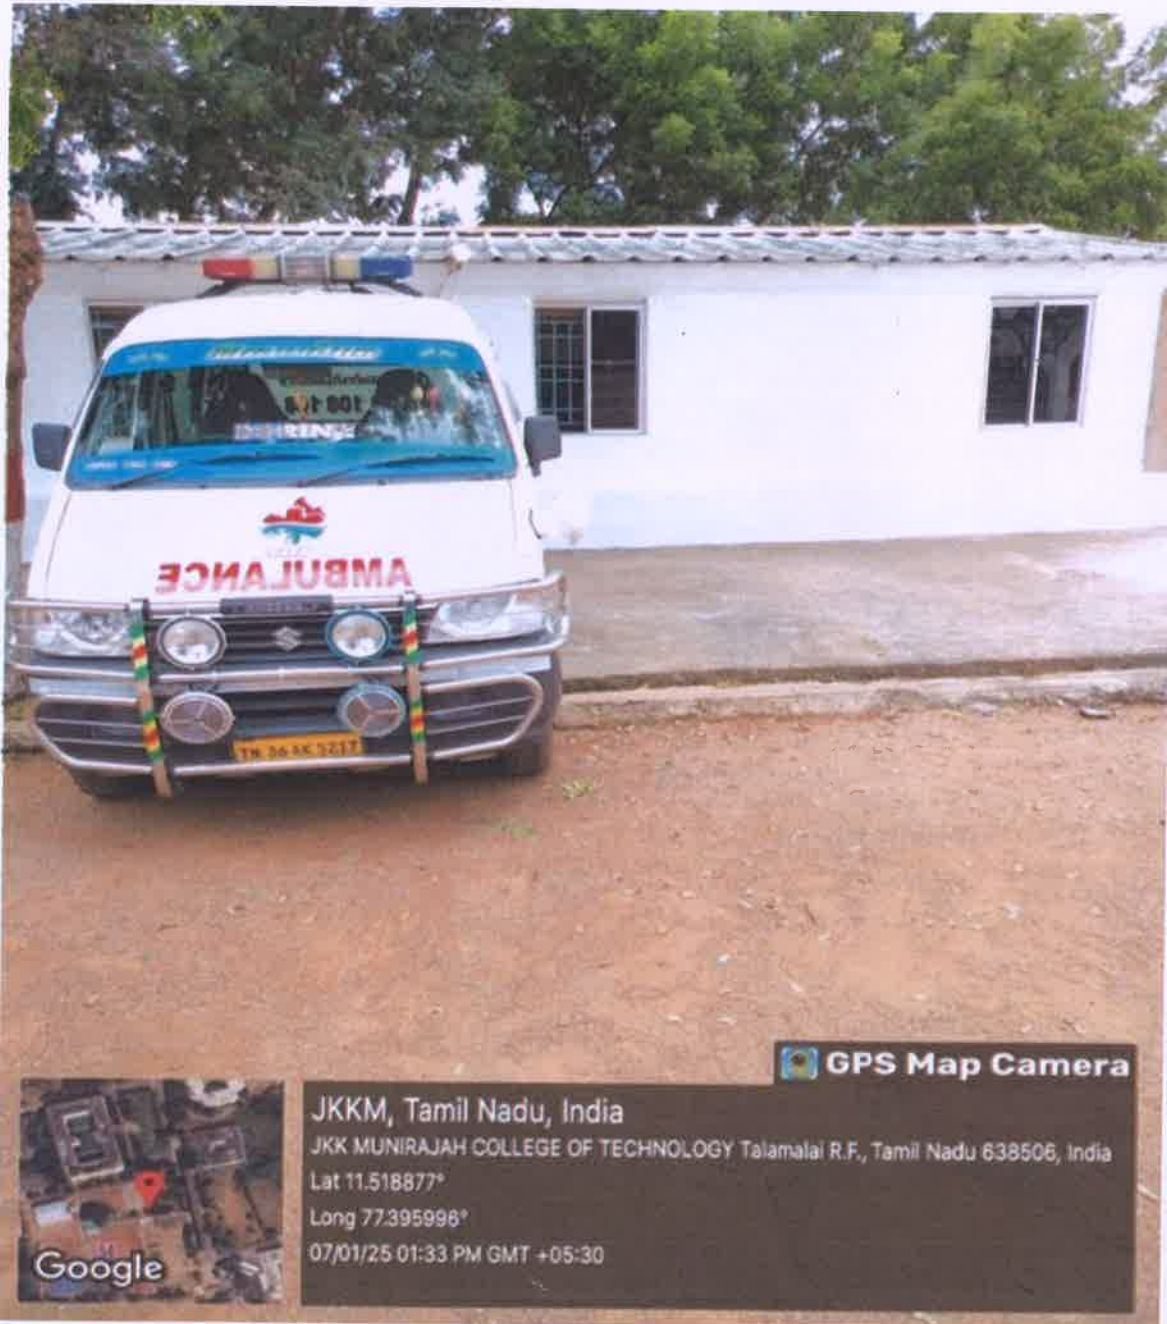

J.K.K. MUNIRAJAH COLLEGE OF TECHNOLOGY (AUTONOMOUS)

Approved by AICTE, New Delhi And Affiliated to Anna University, Chennai.

Accredited by NAAC with "A" Grade

T.N. Palayam (Po), Gobi (Tk), Erode (Dt) – 638 506

Photo of Emergency Van

Principal

J.K.K. Munirajah College of Technology
(Autonomous)

T.N. Palayam, Gobi (Tk)
Erode (Dt) - 638 506