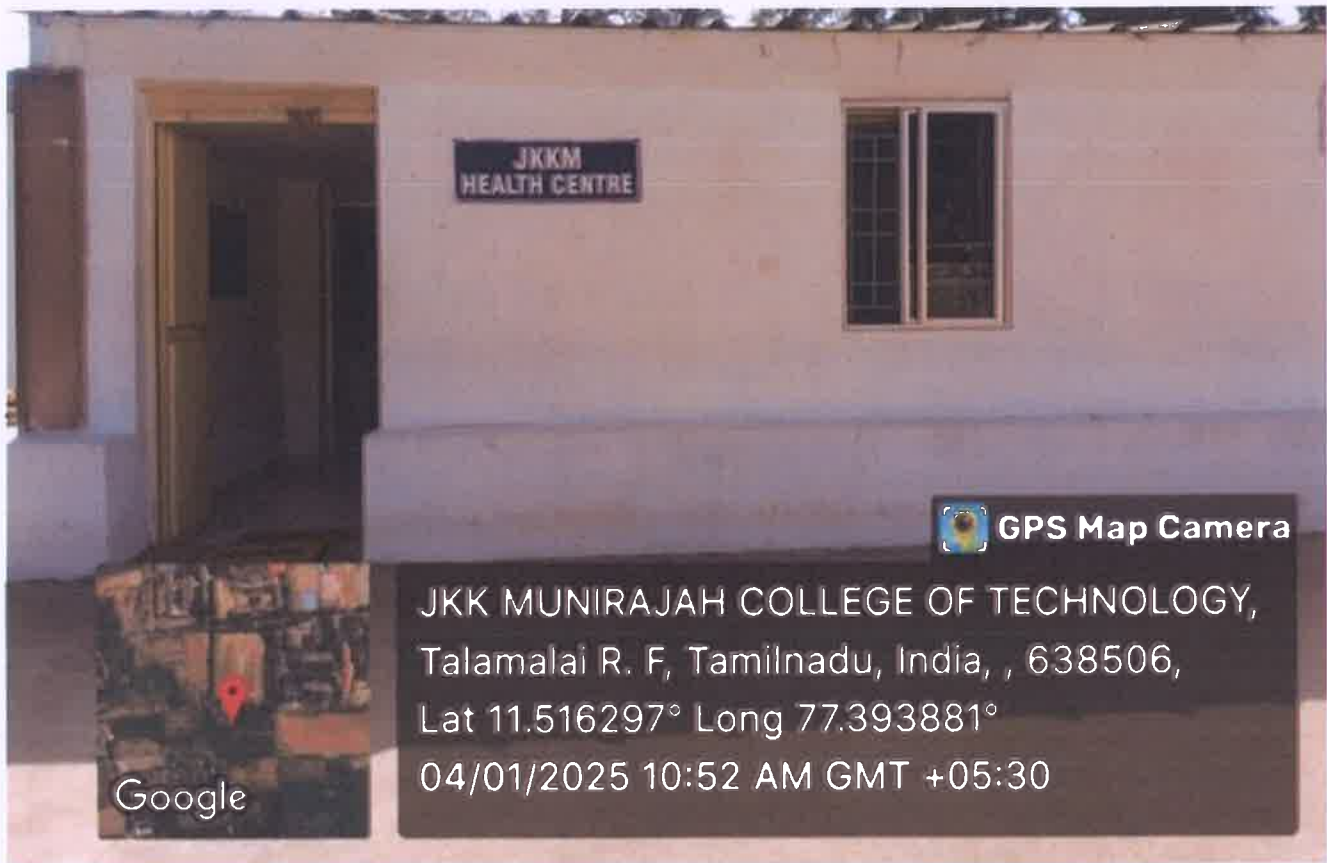

Approved by AICTE, New Delhi And Affiliated to Anna University, Chennai.

Accredited by NAAC with "A" Grade

T.N. Palayam (Po), Gobi (Tk), Erode (Dt) – 638 506

HEALTH CARE CENTRE

Photo of JKKM Health Care Centre