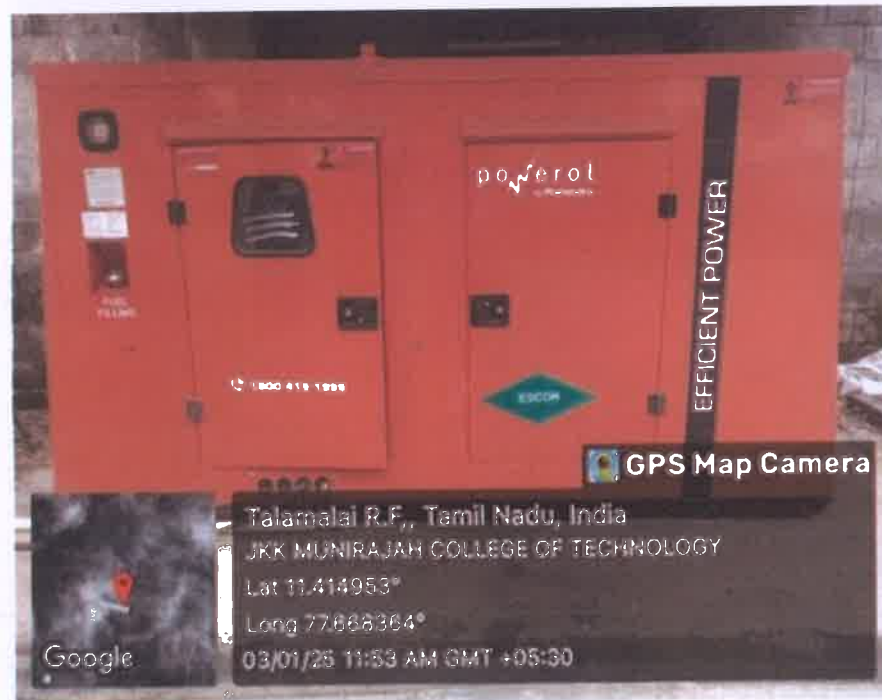

J.K.K. MUNIRAJAH COLLEGE OF TECHNOLOGY (AUTONOMOUS)

Approved by AICTE, New Delhi And Affiliated to Anna University, Chennai.

Accredited by NAAC with "A" Grade

T.N. Palayam (Po), Gobi (Tk), Erode (Dt) – 638 506