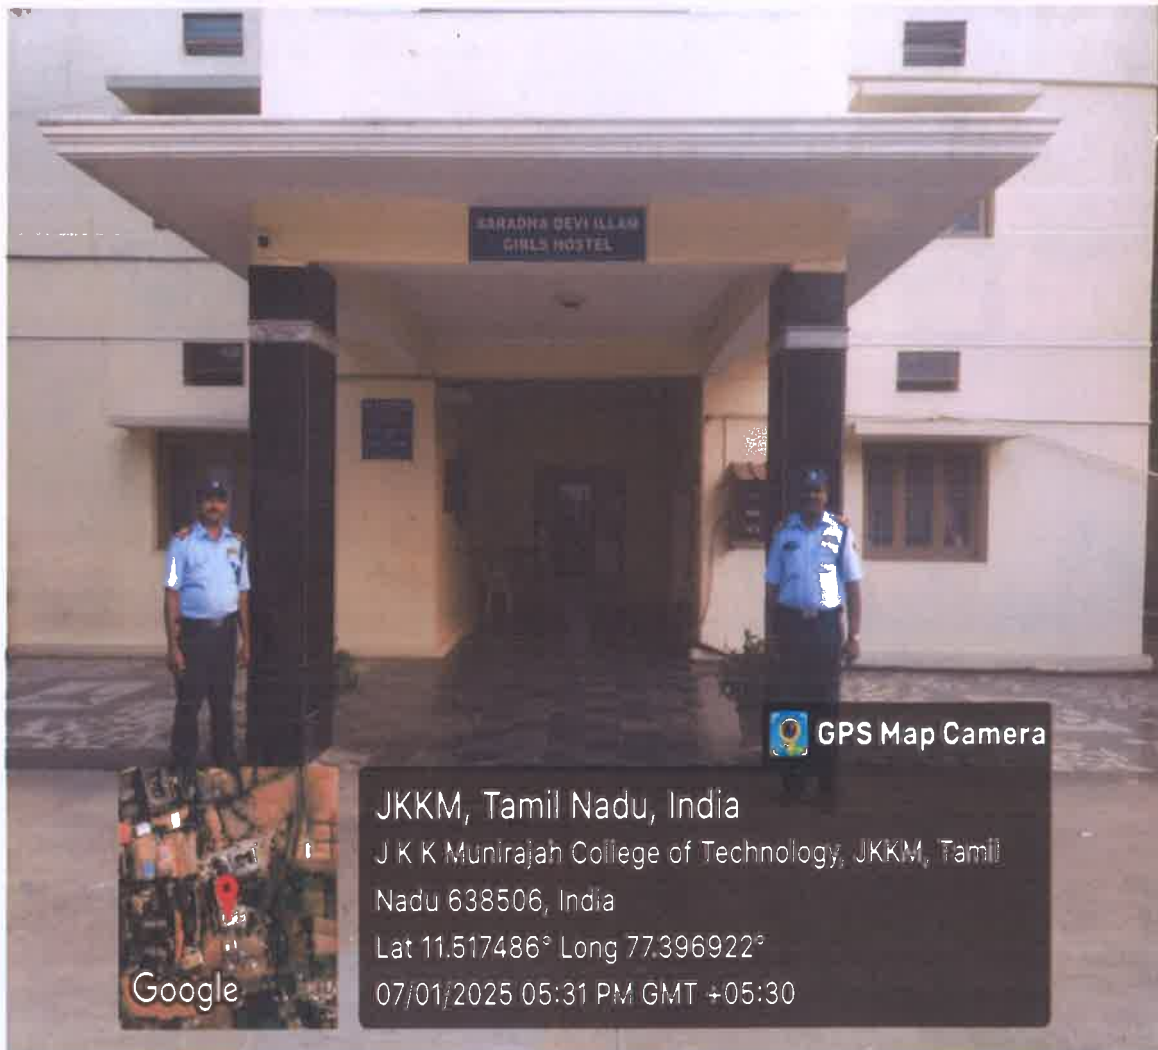

Accredited by NAAC with "A" Grade

T.N. Palayam (Po), Gobi (Tk), Erode (Dt) – 638 506

GIRLS HOSTEL

Photo of Girls Hostel

Principal

J.K.K. Munirajah College of Technology
(Autonomous)
T.N. Palayam, Gobi (Tk),
Erode (Dt) - 638 506