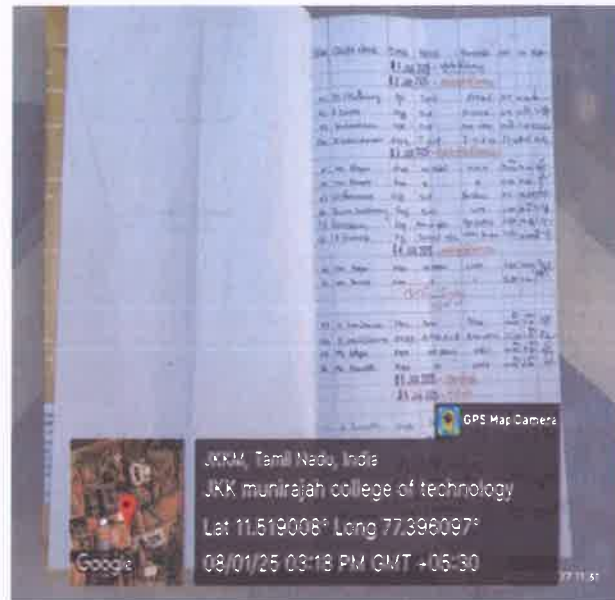

J.K.K. MUNIRAJAH COLLEGE OF TECHNOLOGY (AUTONOMOUS)

Approved by AICTE, New Delhi And Affiliated to Anna University, Chennai.

Accredited by NAAC with "A" Grade

T.N. Palayam (Po), Gobi (Tk), Erode (Dt) – 638 506

Photos of Staff Permission Leave IN/ OUT Note