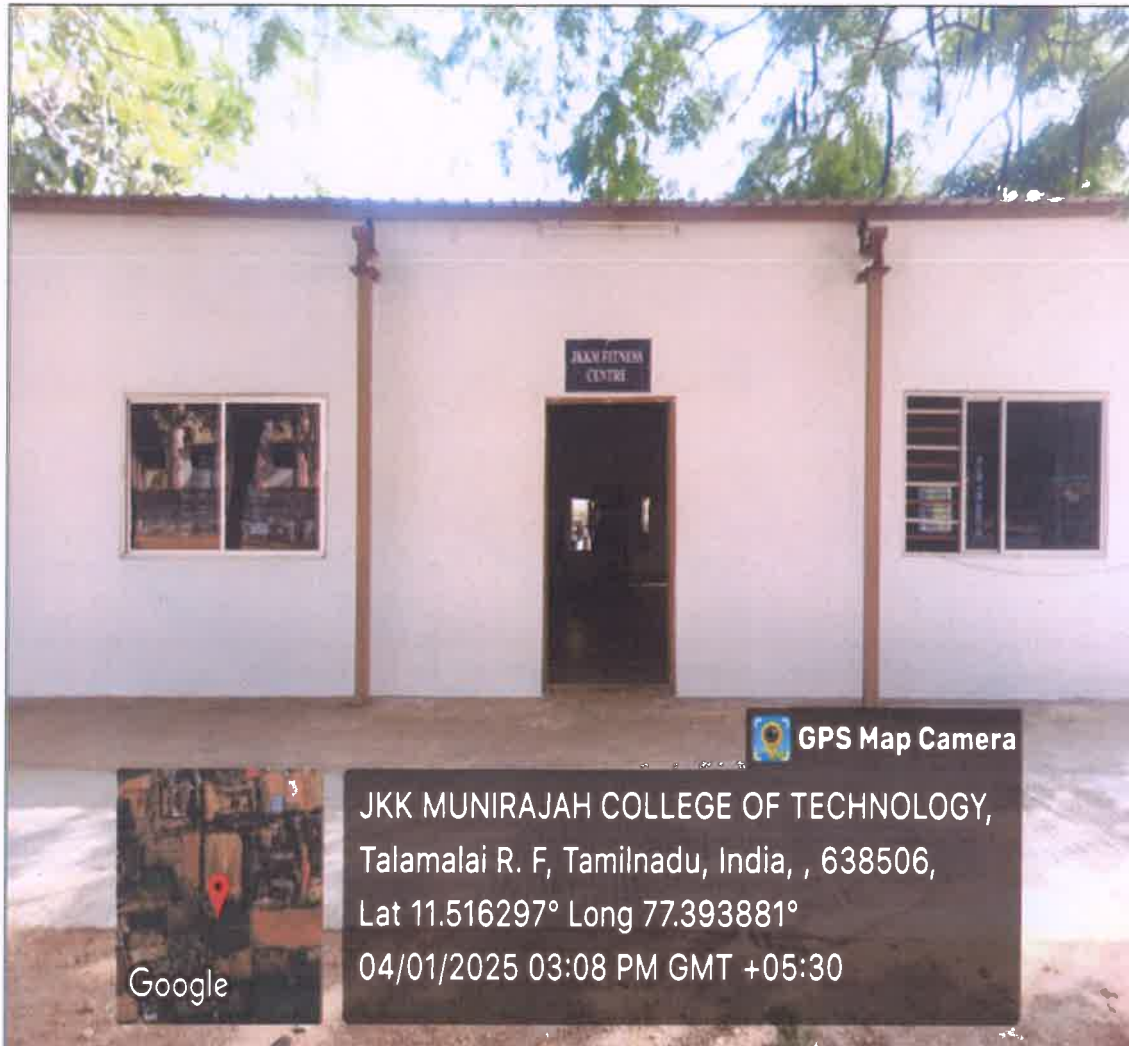

J.K.K. MUNIRAJAH COLLEGE OF TECHNOLOGY (AUTONOMOUS)

Approved by AICTE, New Delhi And Affiliated to Anna University, Chennai.

Accredited by NAAC with "A" Grade

T.N. Palayam (Po), Gobi (Tk), Erode (Dt) – 638 506

JKKM FITNESS CENTRE

[Signature]
Principal

J.K.K.Munirajah College of Technology
(Autonomous)
T.N.Palayam, Gobi (Tk),
Erode (Dt) - 638 506.