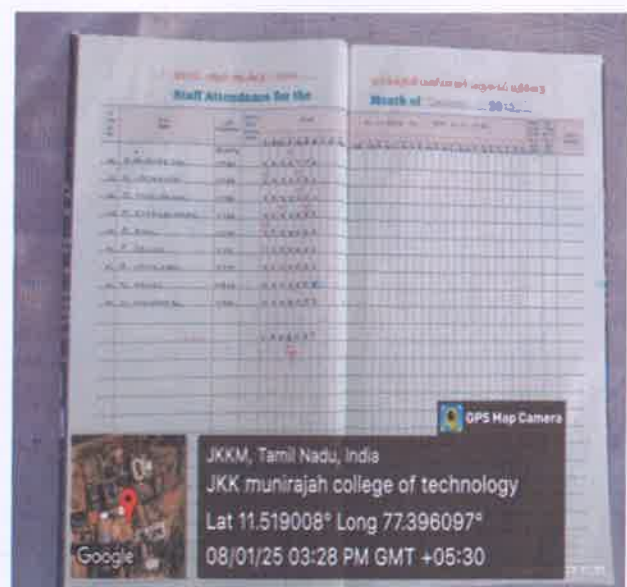

Accredited by NAAC with "A" Grade

T.N. Palayam (Po), Gobi (Tk), Erode (Dt) – 638 506

Photos of Vehicles & Goods IN/ OUT Note

Photos of Security Attendance Note

[Handwritten Signature]

Principal

J.K.K. Munirajah College of Technology