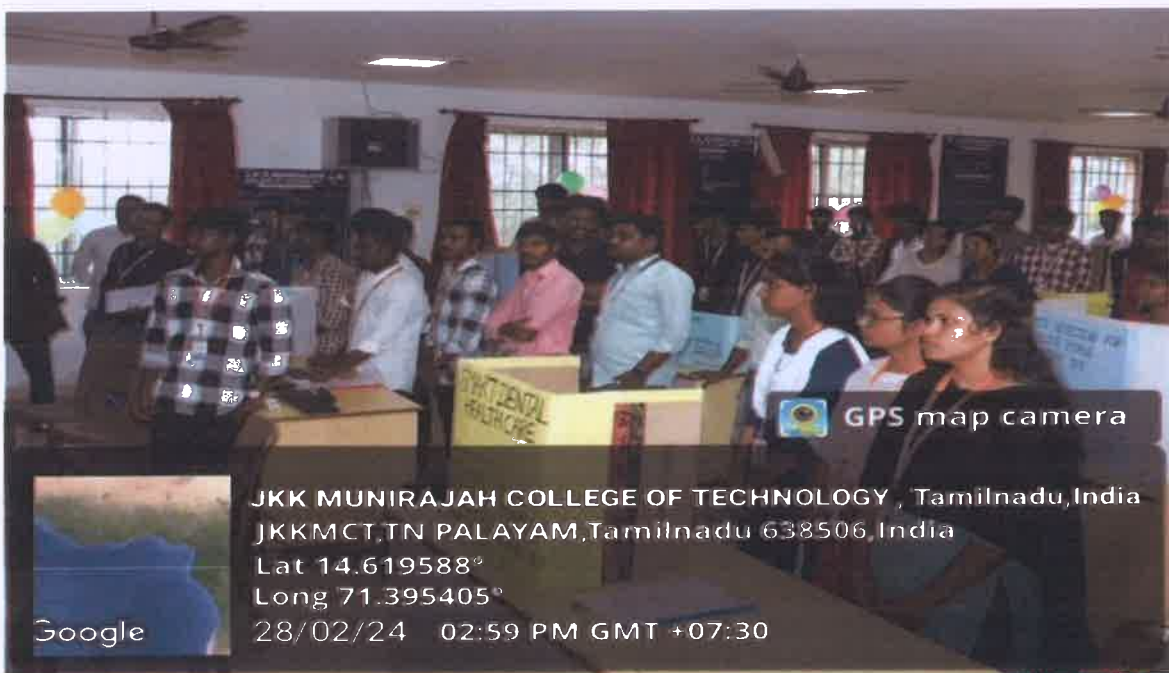

J.K.K. MUNIRAJAH COLLEGE OF TECHNOLOGY
(AUTONOMOUS)

Approved by AICTE, New Delhi And Affiliated to Anna University, Chennai

Accredited by NAAC with "A" grade

T.N. Palayam (Po), Gobi (Tk), Erode (Dt) – 638 506

[Signature]
Principal

J.K.K. Munirajah College of Technology

(Autonomous)

T.N. Palayam, Gobi (Tk),

Erode (Dt) - 638 506.