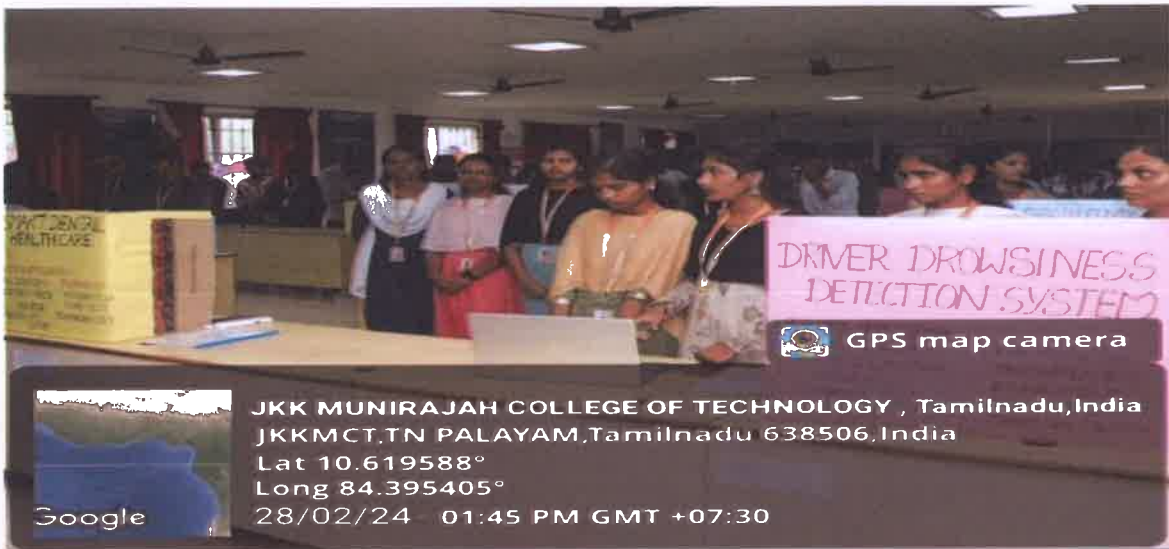

J.K.K. MUNIRAJAH COLLEGE OF TECHNOLOGY
(AUTONOMOUS)

Approved by AICTE, New Delhi And Affiliated to Anna University, Chennai

Accredited by NAAC with "A" grade

T.N. Palayam (Po), Gobi (Tk), Erode (Dt) – 638 506

[Signature]
Principal

J.K.K. Munirajah College of Technology

(Autonomous)

T.N. Palayam, Gobi (Tk),

Erode (Dt) - 638 506.