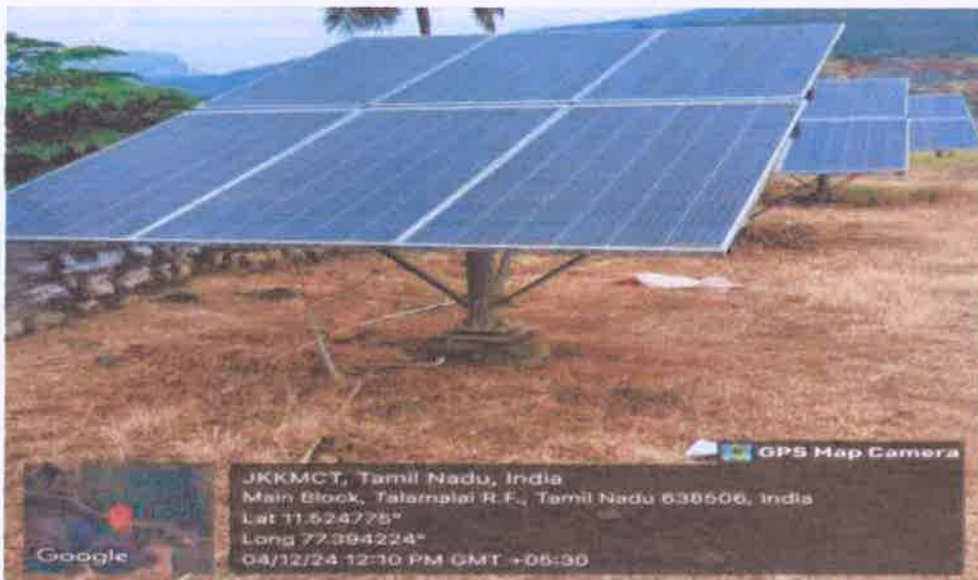

Photo of Solar Panel and Battery

Principal
J.K.K. Munirajah College of Technology
(Autonomous)

T.N. Palayam, Gobi (Tk),
Erode (Dt) - 638 506.

J.K.K. MUNIRAJAH COLLEGE OF TECHNOLOGY (AUTONOMOUS)

Approved by AICTE, New Delhi and Affiliated to Anna University, Chennai.