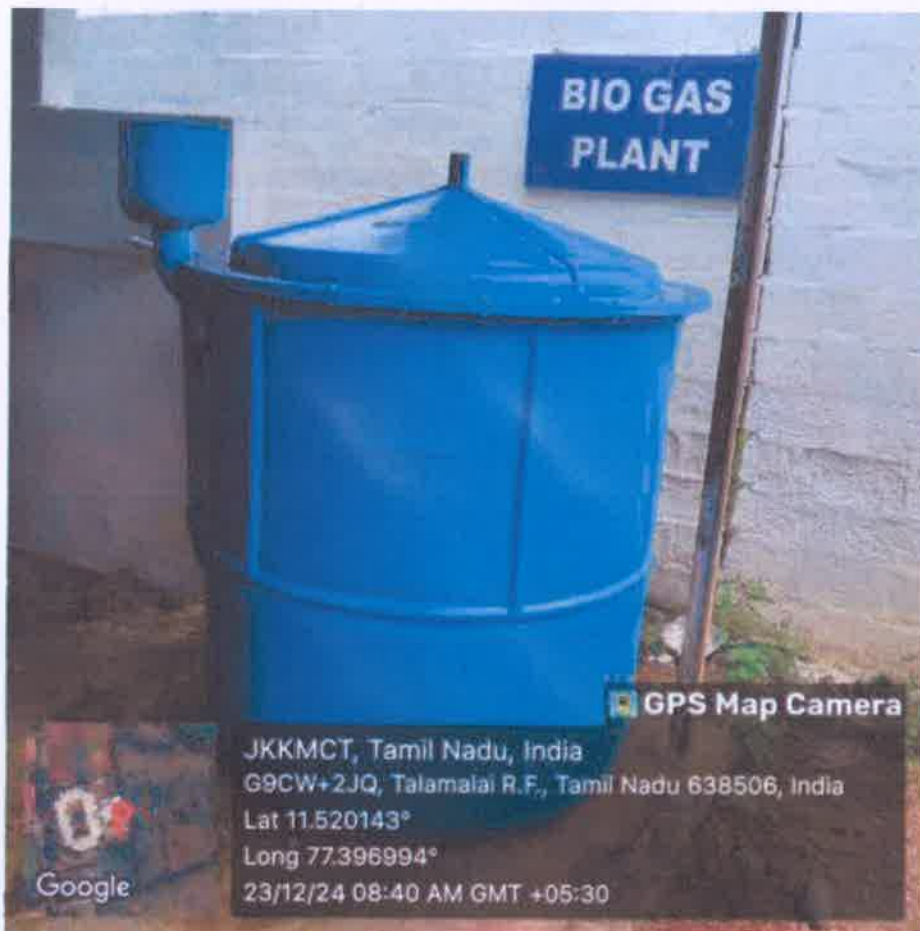

T.N. Palayam (Po), Gobi (Tk), Erode (Dt) – 638 506

Photo of Biogas plant in our College Boys Hostel

Principal

**J.K.K. Munirajah College of Technology
(Autonomous)
T.N. Palayam, Gobi (Tk),
Erode (Dt) - 638 506.**