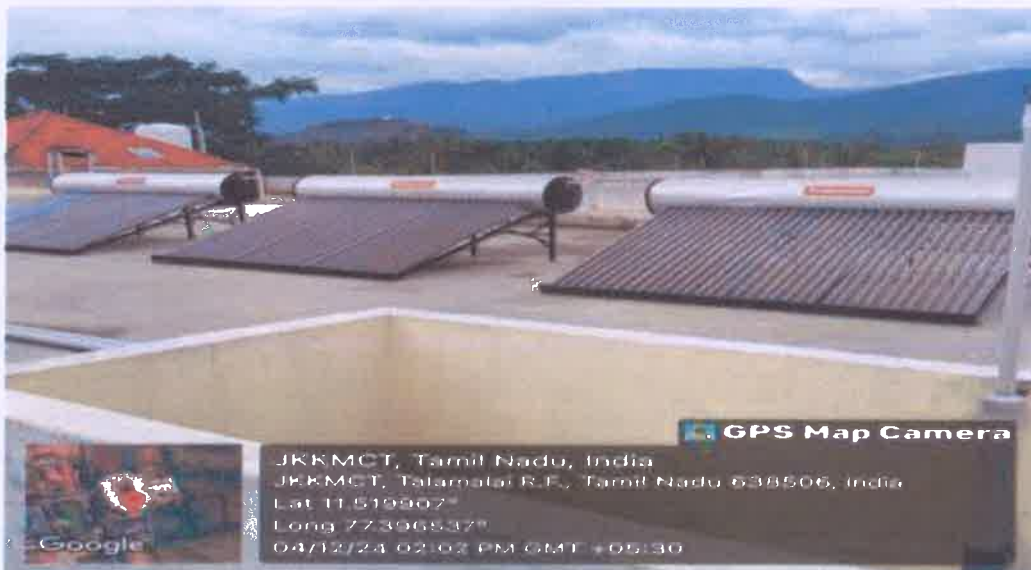

J.K.K. MUNIRAJAH COLLEGE OF TECHNOLOGY (AUTONOMOUS)

Approved by AICTE, New Delhi and Affiliated to Anna University, Chennai.

Accredited by NAAC with "A" grade

T.N. Palayam (Po), Gobi (Tk), Erode (Dt) – 638 506

Photos of Solar Water Heater located at Boys Hostel

Principal

J.K.K. Munirajah College of Technology
(Autonomous)

T.N. Palayam, Gobi (Tk),
Erode (Dt) - 638 506.