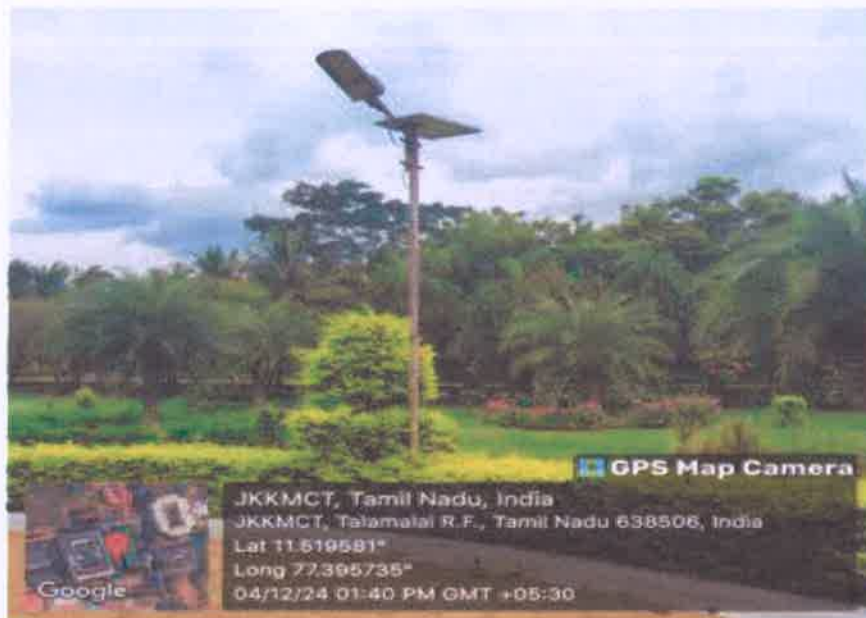

3.SENSOR - BASED ENERGY CONSERVATION

Photo of Sensor based automatic light located in front of our College Main Block

Photo of Sensor based automatic light in night mode

Principal

J.K.K.Munirajah College of Technology
(Autonomous)