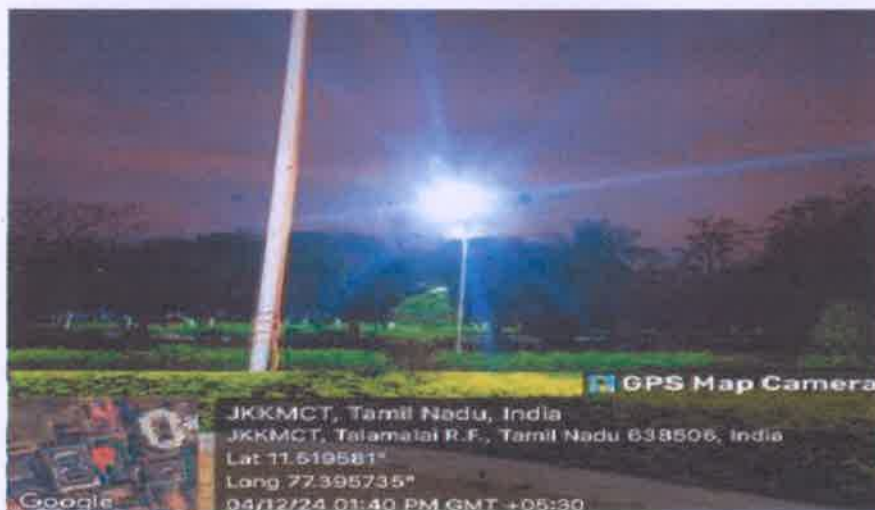

Photo of Sensor based automatic light in night mode