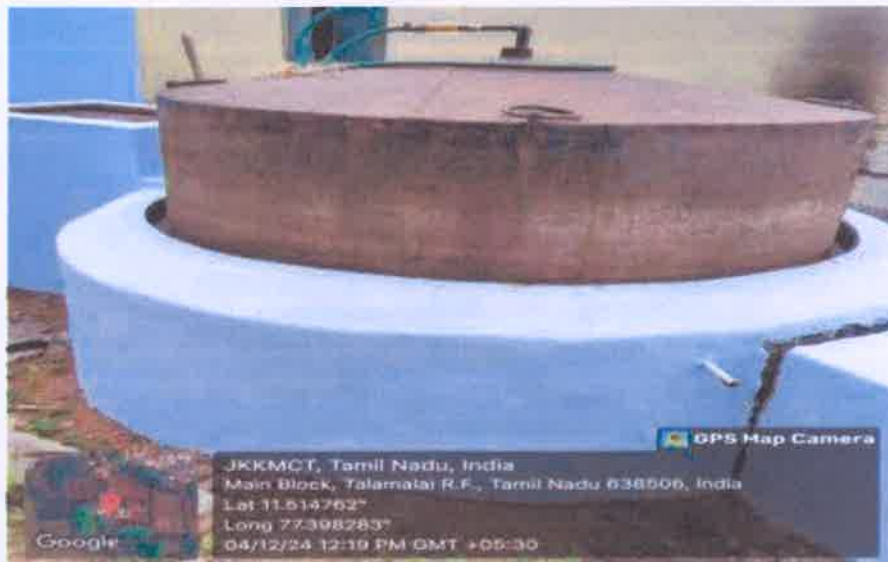

J.K.K. MUNIRAJAH COLLEGE OF TECHNOLOGY (AUTONOMOUS)

Approved by AICTE, New Delhi and Affiliated to Anna University, Chennai.

Accredited by NAAC with "A" grade

T.N. Palayam (Po), Gobi (Tk), Erode (Dt) – 638 506

Photos of Biogas plant in our College Boys Hostel

Principal

J.K.K. Munirajah College of Technology
(Autonomous)
T.N. Palayam, Gobi (Tk),
Erode (Dt) - 638 506.