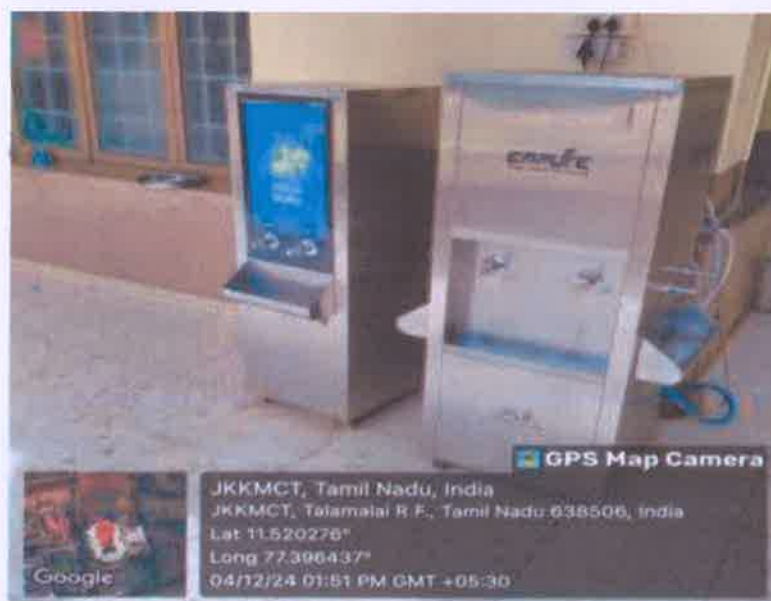

J.K.K. MUNIRAJAH COLLEGE OF TECHNOLOGY (AUTONOMOUS)

Approved by AICTE, New Delhi and Affiliated to Anna University, Chennai.

Accredited by NAAC with "A" grade

T.N. Palayam (Po), Gobi (Tk), Erode (Dt) – 638 506

Photos of Water Doctor in our College Boys hostels

Principal

J. K. K. Munirajah College of Technology
(Autonomous)

T.N. Palayam, Gobi (Tk),
Erode (Dt) - 638 506.