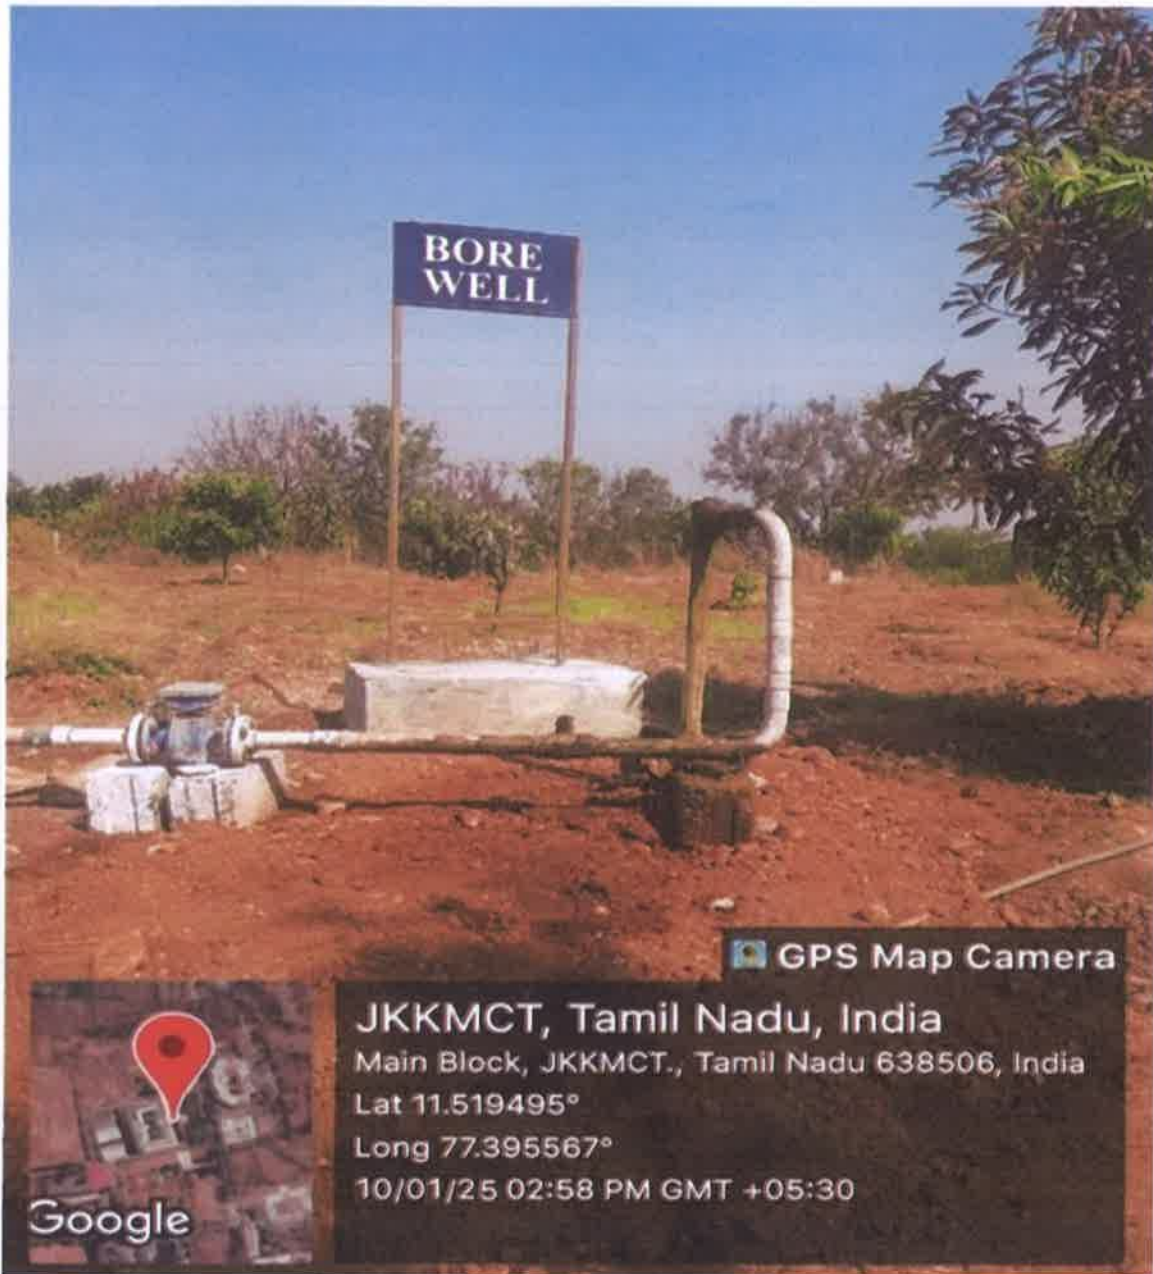

# J.K.K.MUNIRAJAH COLLEGE OF TECHNOLOGY (AUTONOMOUS)

Approved by AICTE, New Delhi and Affiliated to Anna University, Chennai.

Accredited by NAAC with "A" grade

T.N. Palayam (Po), Gobi (Tk), Erode (Dt) – 638 506