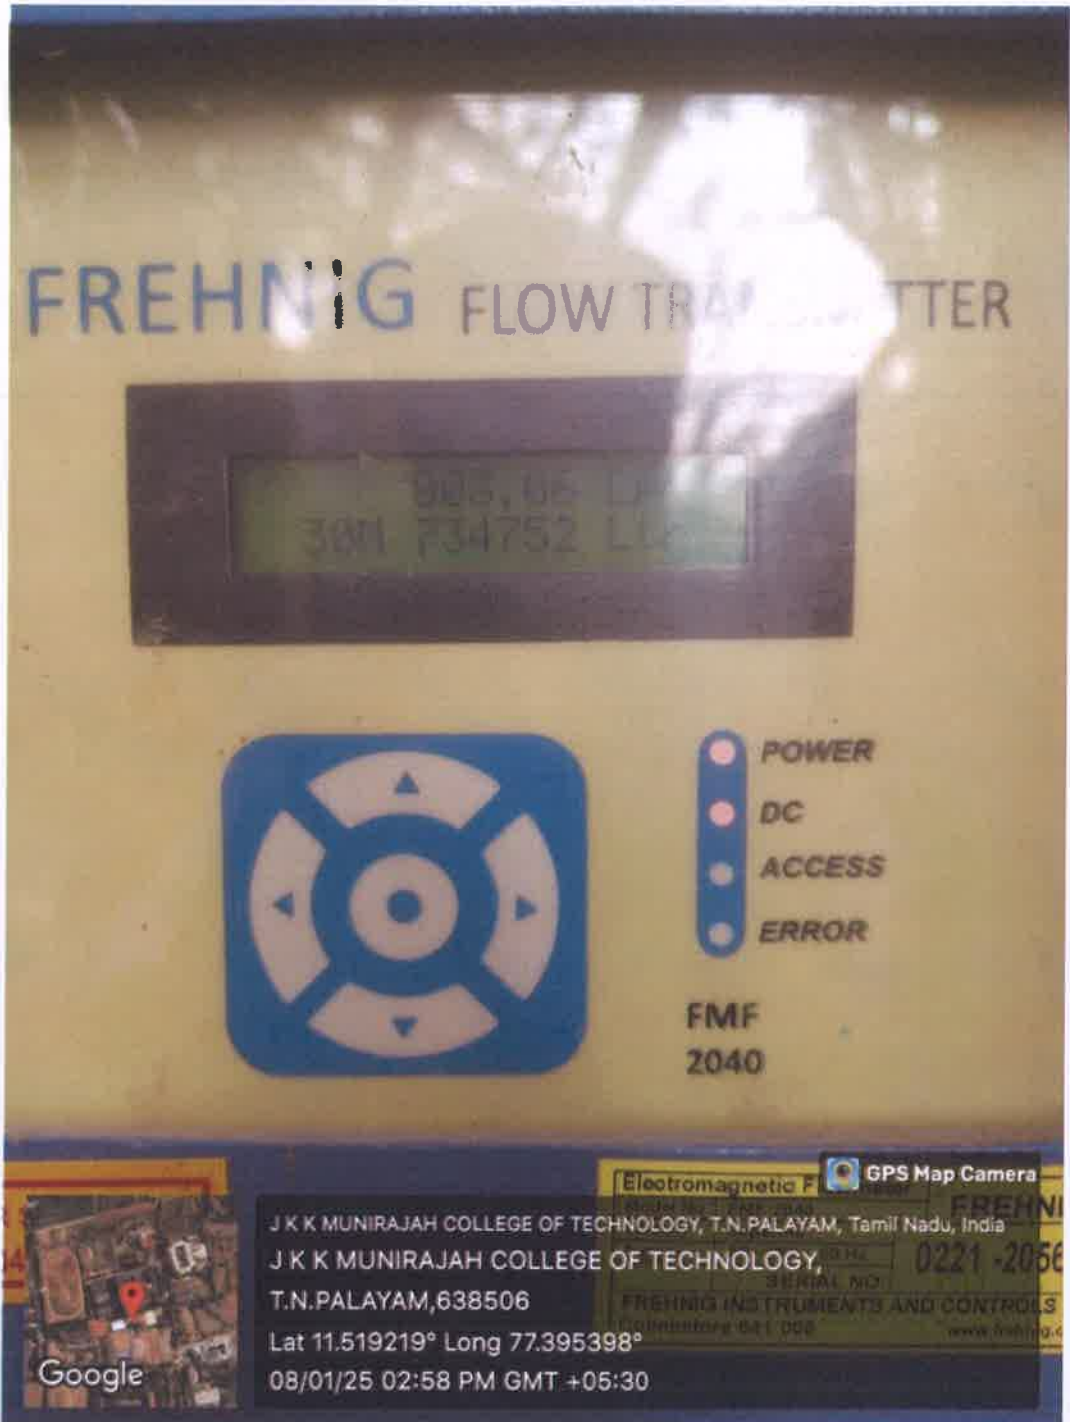

Photo of water meter in Girls hostel

*[Signature]*  
Principal

J.K.K.Munirajah College of Technology

(Autonomous)

T.N.Palayam, Gobi (Tk),  
Erode (Dt) - 638 506

**J.K.K.MUNIRAJAH COLLEGE OF TECHNOLOGY  
(AUTONOMOUS)**