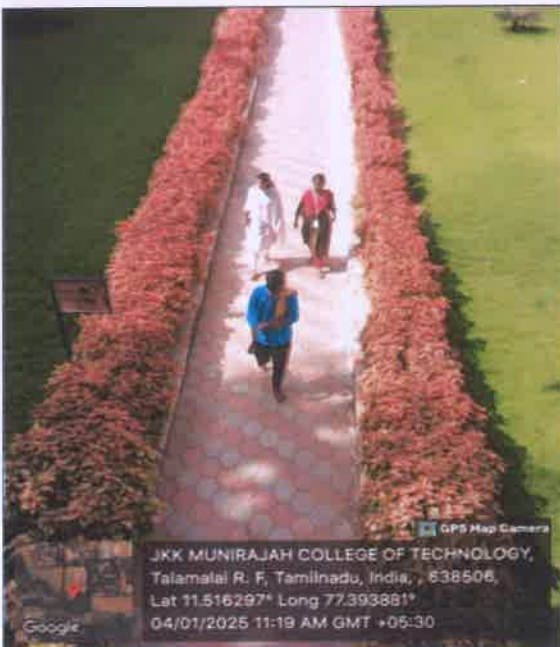

**J.K.K.MUNIRAJAH COLLEGE OF TECHNOLOGY
(AUTONOMOUS)**

Approved by AICTE, New Delhi And Affiliated to Anna University, Chennai.
Accredited by NAAC with "A" grade
T.N. Palayam (Po), Gobi (Tk), Erode (Dt) – 638 506

Photos for Pedestrian friendly pathways

[Signature]
Principal

J.K.K.Munirajah College of Technology
(Autonomous)

T.N.Palayam, Gobi (Tk),
Erode (Dt) - 638 506.