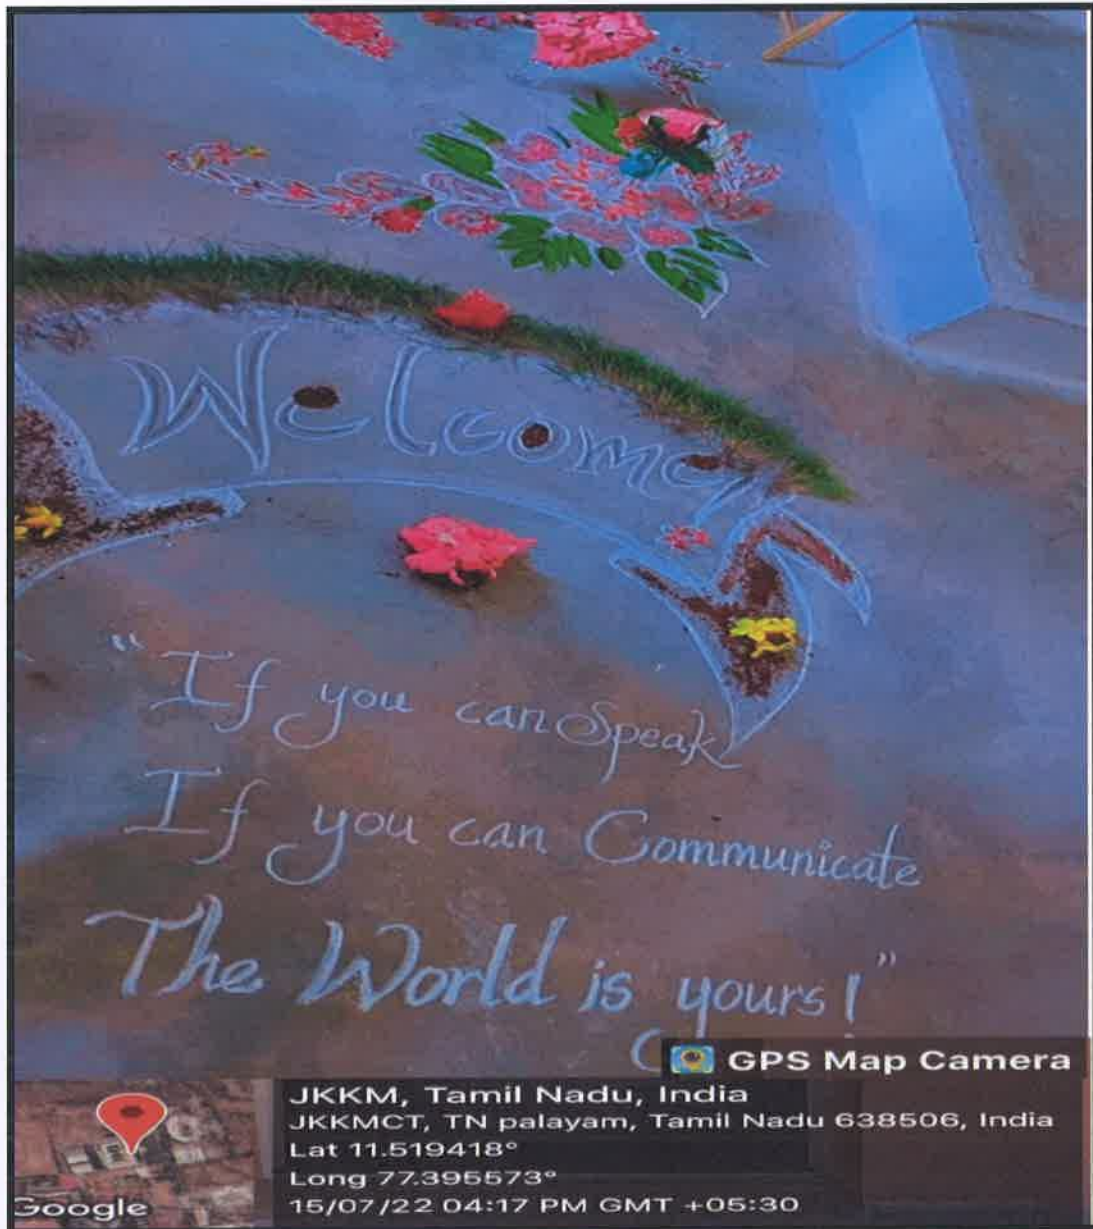

J.K.K. MUNIRAJAH COLLEGE OF TECHNOLOGY

(Approved by AICTE, New Delhi & Affiliated to Anna University, Chennai)

Thookanaickenpalayam - 638 506. Gobi Tk., Erode Dt. Tamil Nadu

Photos of Game activities

PRINCIPAL

JKK MUNIRAJAH COLLEGE
OF TECHNOLOGY

T.N. PALAYAM (Po)-638 506,
GOBI (Tk), ERODE (Dt).