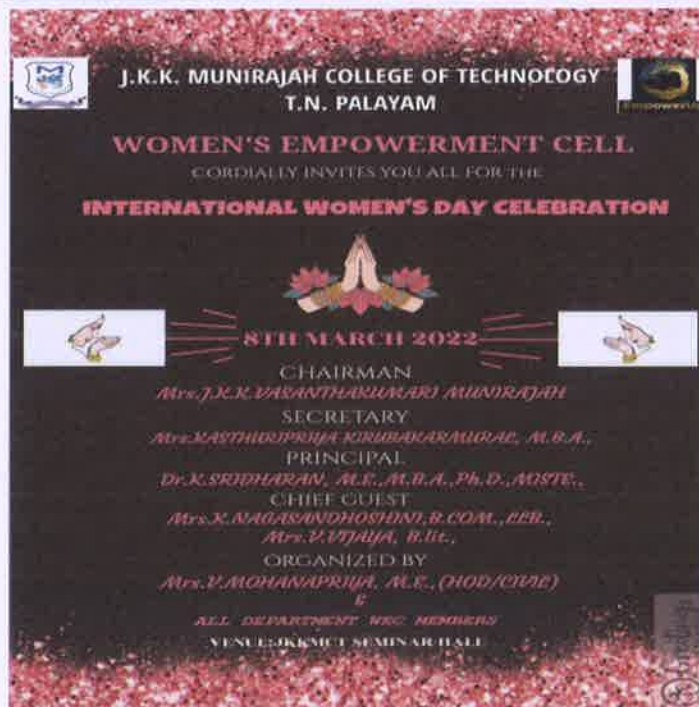

J.K.K. MUNIRAJAH COLLEGE OF TECHNOLOGY

Approved by AICTE, New Delhi and Affiliated to Anna University, Chennai.

T.N. Palayam (Po), Gobi (Tk), Erode (Dt) – 638 506

BLACK DAY & WOMENS DAY NVITATION - POSTER DESIGNS DONE BY STUDENTS

Seedh
PRINCIPAL