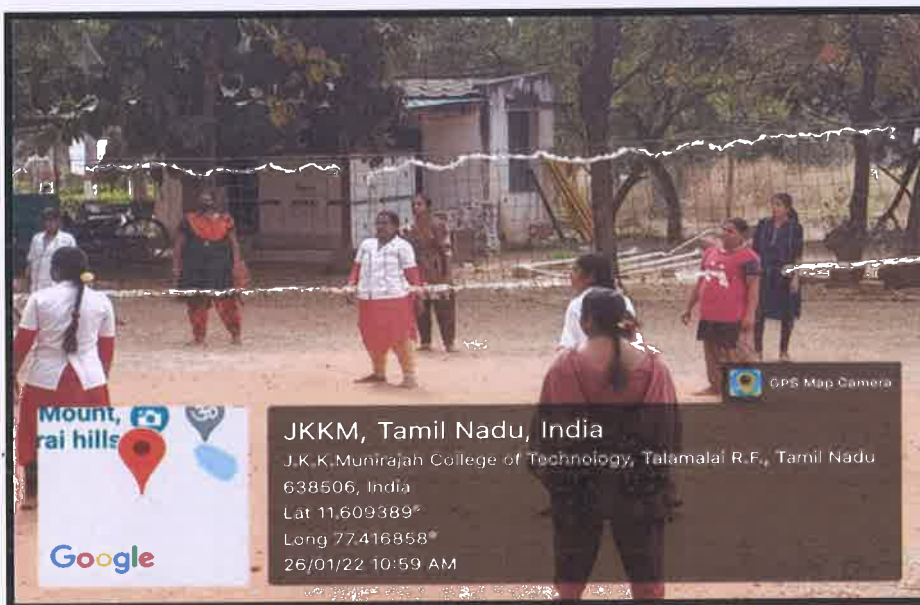

# J.K.K. MUNIRAJAH COLLEGE OF TECHNOLOGY

(Approved by AICTE, New Delhi & Affiliated to Anna University, Chennai)

Thookanaickenpalayam - 638 506. Gobi Tk., Erode Dt. Tamil Nadu

Photos of Sports Activities at JKKMCT Ground