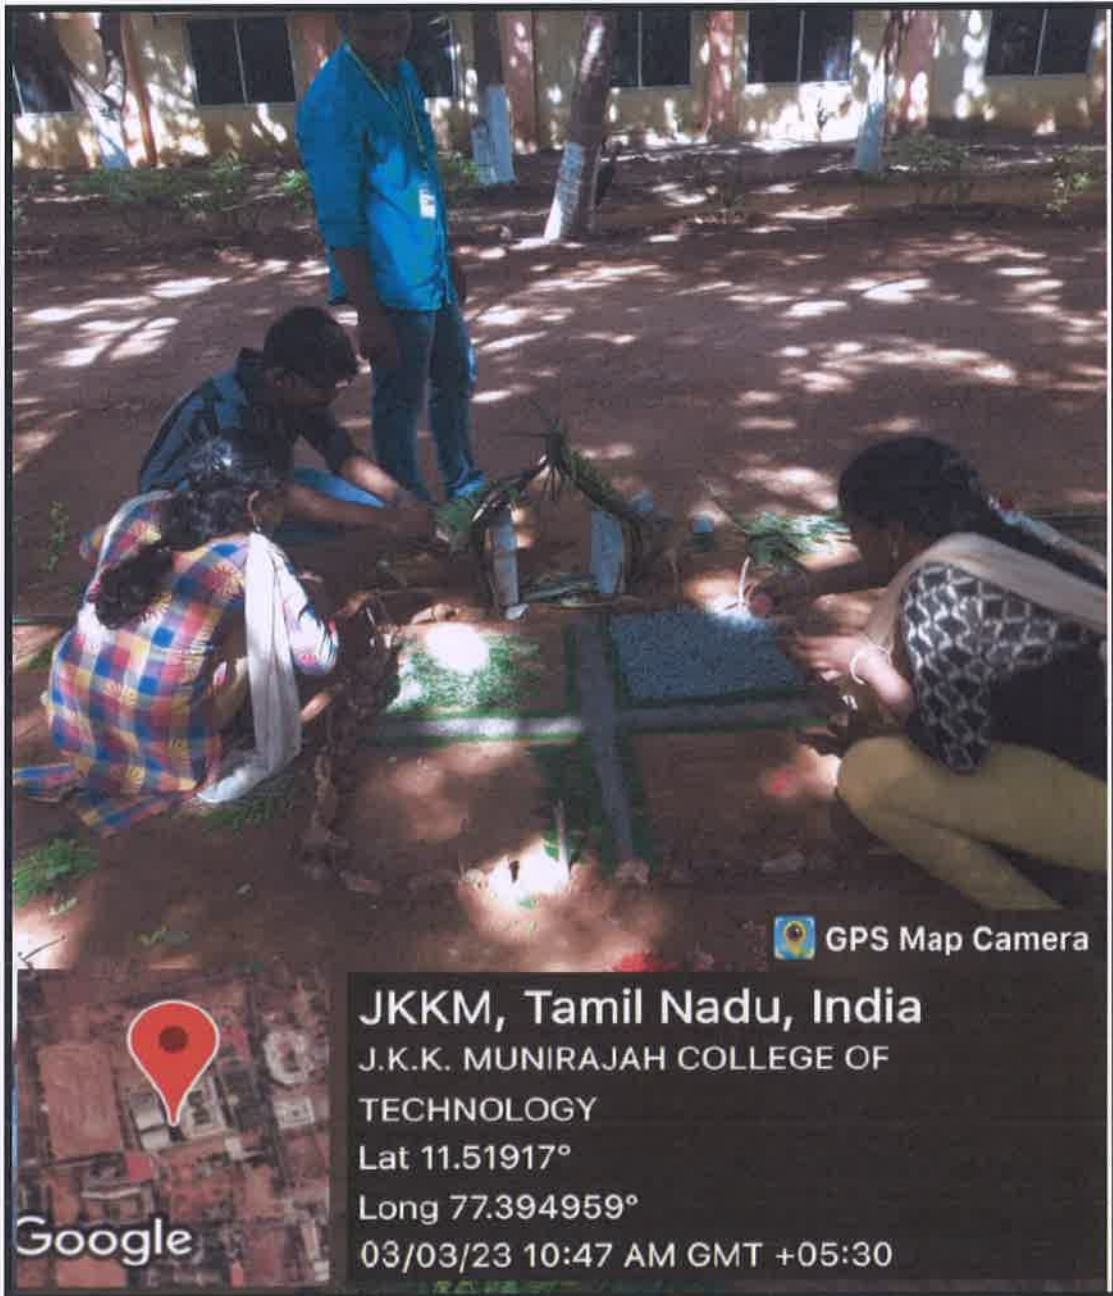

# J.K.K. MUNIRAJAH COLLEGE OF TECHNOLOGY

(Approved by AICTE, New Delhi & Affiliated to Anna University, Chennai)

Thookanaickenpalayam - 638 506. Gobi Tk., Erode Dt. Tamil Nadu

Photos of Fun Game activities