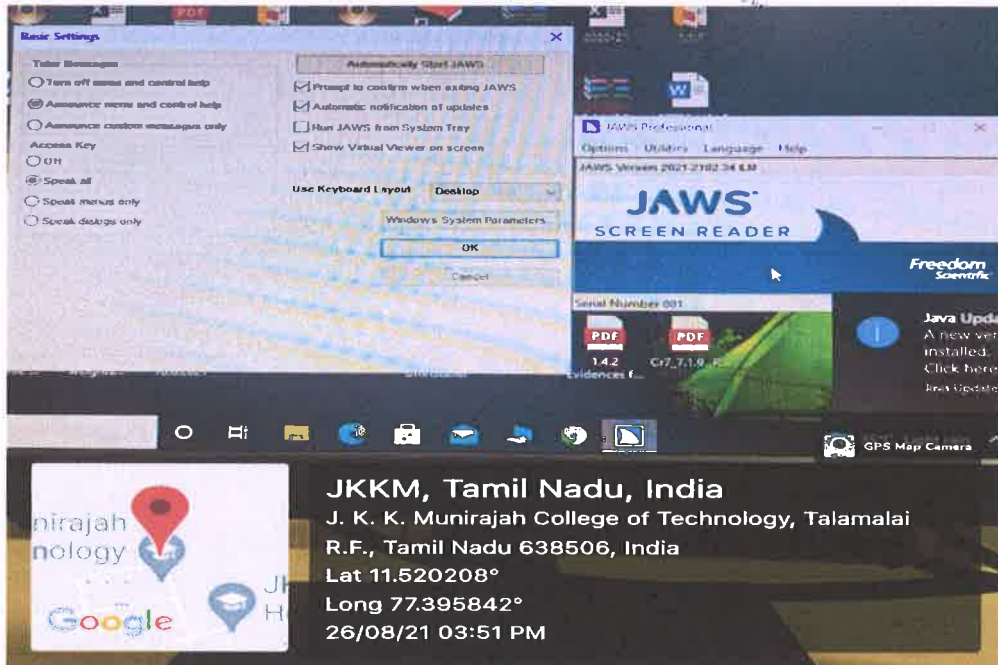

JAWS SOFTWARE

Scribe for Examinations

Seecall

PRINCIPAL

11

JKK MUNIRAJAH COLLEGE OF TECHNOLOGY

T.N. PALAYAM (Po)-638 506. GOBI (Tk), ERODE (Dt).