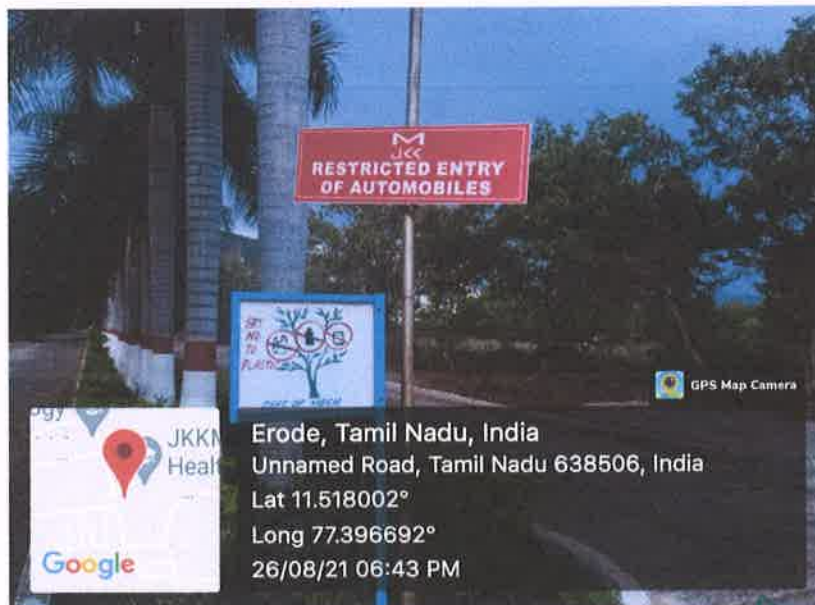

Display Board of Restricted Entry

Sreedh.
PRINCIPAL

JKK MUNIRAJAH COLLEGE
OF TECHNOLOGY
T.N. PALAYAM (Po)-638 506
GOBI (TK), ERODE (Dt).