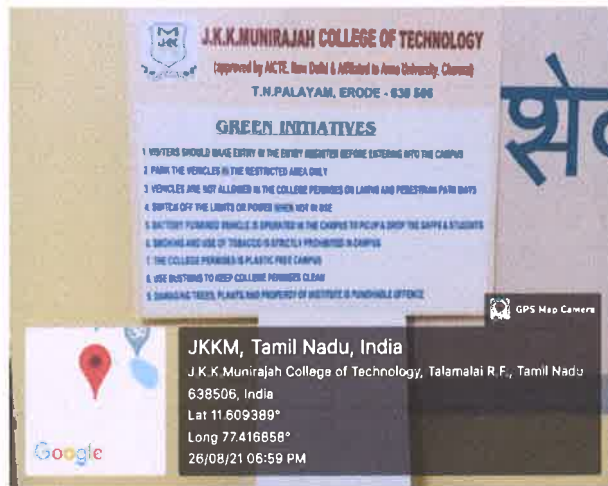

(Approved by AICTE, New Delhi & Affiliated to Anna University, Chennai)

Thookanaickenpalayam - 638 506. GOBI TK, ERODE DT, Tamil Nadu.

Display Boards and Signposts

Sign boards ensure visually impaired persons are able to familiarize with the road and path. Tactile sign on handrails at the ends of a staircase, guide the visually impaired. Educational institutions need to comply with the safety laws and rules and it is essential for them to place the safety signs as per the defined guidelines. These signs ensure the safety of the students in case of any emergencies. Directional signage, safety signage, branding and vision-mission signage are need to be installed throughout the campus.