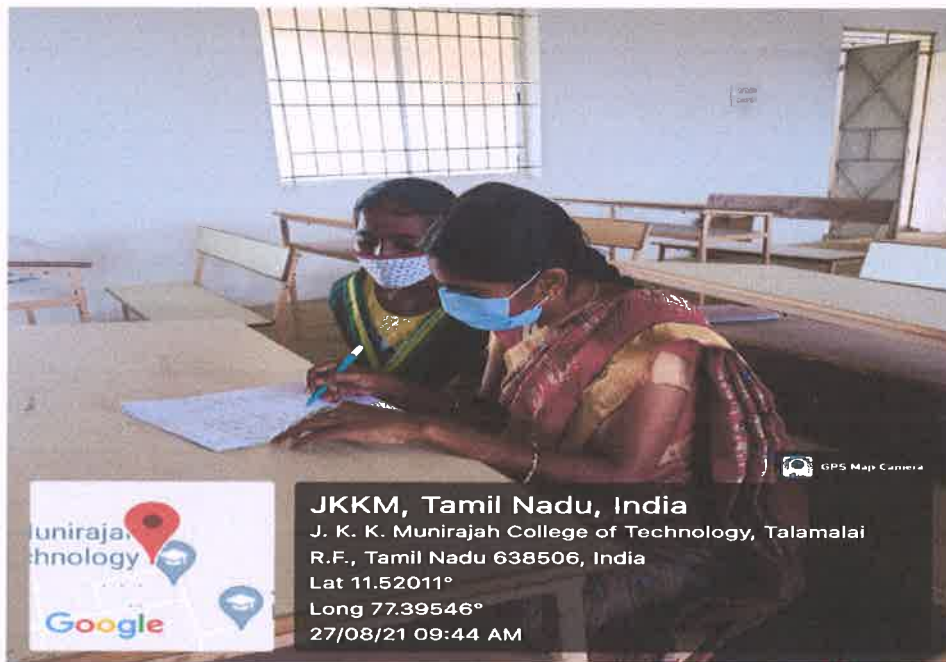

Scribe for Examinations

Seecall

PRINCIPAL

11

JKK MUNIRAJAH COLLEGE OF TECHNOLOGY

T.N. PALAYAM (Po)-638 506. GOBI (Tk), ERODE (Dt).