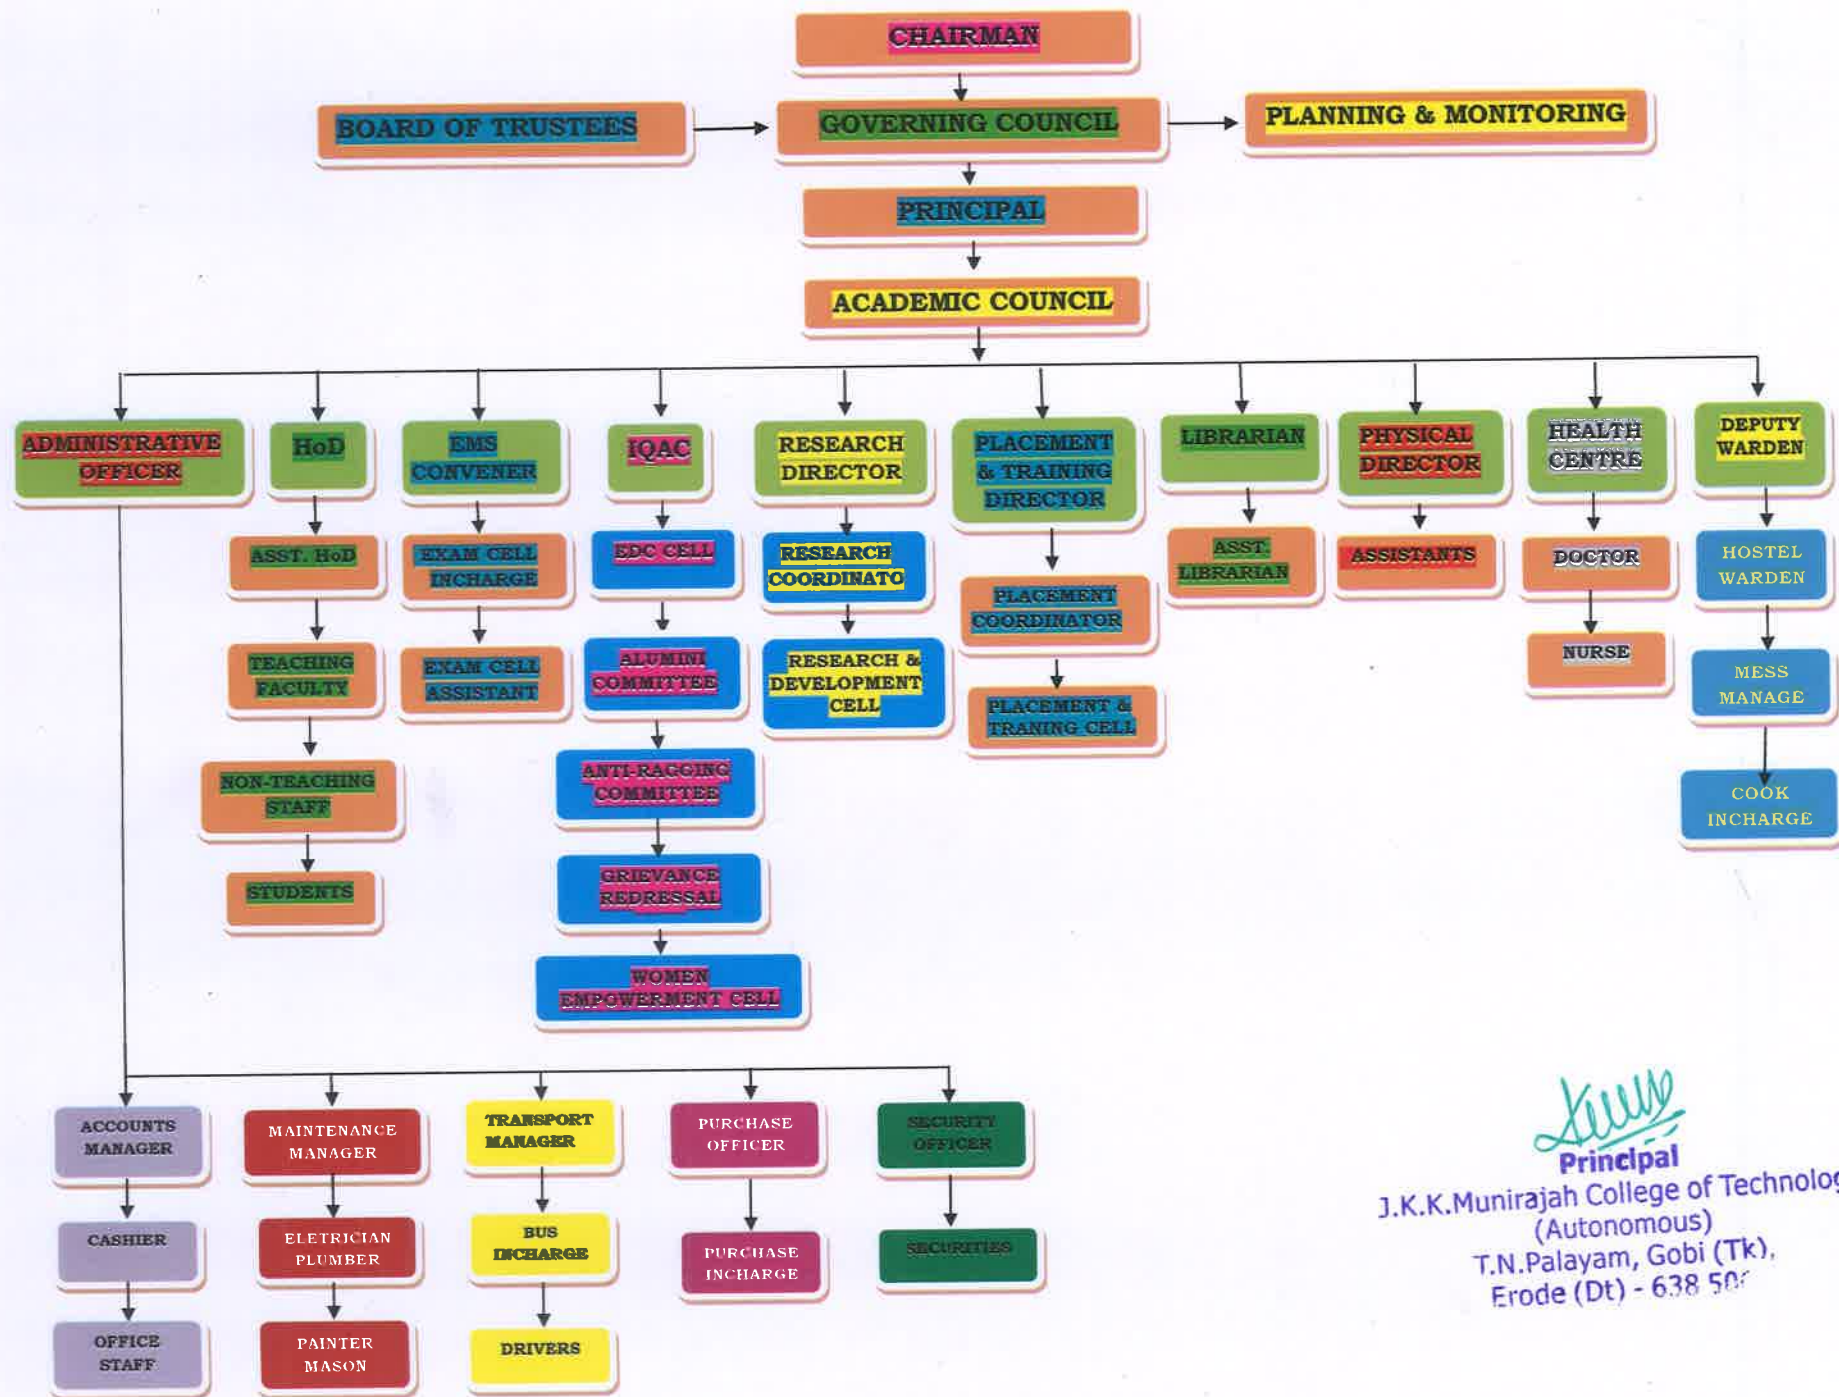

**J.K.K. MUNIRAJAH COLLEGE OF TECHNOLOGY
(AUTONOMOUS)**

Approved by AICTE, New Delhi And Affiliated to Anna University, Chennai.

Accredited by NAAC with "A" Grade

T.N. Palayam (Po), Gobi (Tk), Erode (Dt) – 638 506

6.2.2. The function of the institution bodies if effective and efficient as a visible from Policies, administrative setup appointment and service rules procedures etc.

ORGANOGRAM

Principal
J.K.K.Munirajah College of Technology
(Autonomous)
T.N.Palayam, Gobi (Tk),
Erode (Dt) - 638 506

Faculty members

Non-Teaching Faculty

Teaching Faculty

Exam Cell Coordinator
Mr. V.P. Arulmurugan

Affiliation Coordinator
Mr. K. Gopalakrishnan

Association Coordinator
Mr. V. Mahesh

Time Table Coordinator
Mr. V.P. Arulmurugan